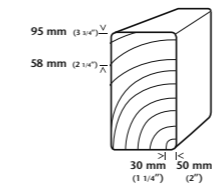

Monkey Module

- 4 x | 240 = 240 cm (94 1/2")
- 1 x | 240 = 240 cm (106 1/4")
- 2 x | 190 = 190 cm (74 3/4")

Palace

- 1 x | D = 180 cm (70 7/8")
- 1 x | E = 97 cm (38 1/4")

Farm

Fort

- 1 x | D = 160 cm (63")
- 1 x | E = 125 cm (49 1/4")

Chalet

- 1 x | D = 160 cm (63")
- 1 x | E = 97 cm (38 1/4")
- 1 x | F = 94 cm (37")

Villa

- 2 x | D = 150 cm (59")
- 1 x | E = 95 cm (37 3/8")
- 1 x | F ≤ 87 cm (34 1/4")

Lodge

- 1 x | D = 140 cm (55 1/8")
- 1 x | E = 95 cm (37 3/8")

Cabin

- 1 x | D = 140 cm (55 1/8")
- 1 x | E = 90 cm (35 1/2")

- 3 x | 3 x | 3 x | G = 90 cm (35 1/2")