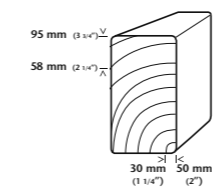

Monkey Module

- 4 x | 240 = 240 cm (94 1/2")
- 1 x | 240 = 240 cm (106 1/4")
- 2 x | 190 = 190 cm (74 3/4")

Palace

- 1 x | D = 180 cm (70 7/8")
- 1 x | E = 97 cm (38 1/4")

Farm

Fort

- 1 x | D = 160 cm (63")
- 1 x | E = 125 cm (49 1/4")

Chalet

- 1 x | D = 160 cm (63")
- 1 x | E = 97 cm (38 1/4")
- 1 x | F = 94 cm (37")

Villa

- 2 x | D = 150 cm (59")
- 1 x | E = 95 cm (37 3/8")
- 1 x | F ≤ 87 cm (34 1/4")

Lodge

- 1 x | D = 140 cm (55 1/8")
- 1 x | E = 95 cm (37 3/8")

Cabin

- 1 x | D = 140 cm (55 1/8")
- 1 x | E = 90 cm (35 1/2")

- 3 x | 3 x | 3 x | G = 90 cm (35 1/2")