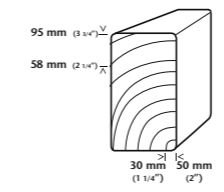

Monkey Module

- 4 x | 240 = 240 cm (94 1/2")
- 1 x | 240 = 240 cm (106 1/4")
- 2 x | 190 = 190 cm (74 3/4")

Palace

- 1 x | D = 180 cm (70 7/8")
- 1 x | E = 97 cm (38 1/4")

Farm

Fort

- 1 x | D = 160 cm (63")
- 1 x | E = 125 cm (49 1/4")

Chalet

- 1 x | D = 160 cm (63")
- 1 x | E = 97 cm (38 1/4")
- 1 x | F = 94 cm (37")

Villa

- 2 x | D = 150 cm (59")
- 1 x | E = 95 cm (37 3/8")
- 1 x | F ≤ 87 cm (34 1/4")

Lodge

- 1 x | D = 140 cm (55 1/8")
- 1 x | E = 95 cm (37 3/8")

Cabin

- 1 x | D = 140 cm (55 1/8")
- 1 x | E = 90 cm (35 1/2")

- 3 x | 3 x | 3 x | G = 90 cm (35 1/2")