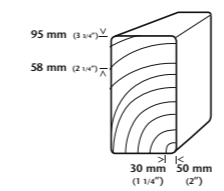

Monkey Module

- 4 x | 240 = 240 cm (94 1/2")
- 1 x | 240 = 240 cm (106 1/4")
- 2 x | 190 = 190 cm (74 3/4")

Palace

- 1 x | D = 180 cm (70 7/8")
- 1 x | E = 97 cm (38 1/4")

Farm

Fort

- 1 x | D = 160 cm (63")
- 1 x | E = 125 cm (49 1/4")

Chalet

- 1 x | D = 160 cm (63")
- 1 x | E = 97 cm (38 1/4")
- 1 x | F = 94 cm (37")

Villa

- 2 x | D = 150 cm (59")
- 1 x | E = 95 cm (37 3/8")
- 1 x | F ≤ 87 cm (34 1/4")

Lodge

- 1 x | D = 140 cm (55 1/8")
- 1 x | E = 95 cm (37 3/8")

Cabin

- 1 x | D = 140 cm (55 1/8")
- 1 x | E = 90 cm (35 1/2")

- 3 x | 3 x | 3 x | G = 90 cm (35 1/2")