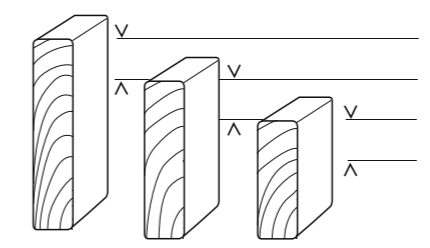

Monkey Module

- 4 x | 240 = 240 cm (94 1/2")
- 1 x | 240 = 240 cm (106 1/4")
- 2 x | 190 = 190 cm (74 3/4")

Palace

- 1 x | D = 180 cm (70 7/8")
- 1 x | E = 97 cm (38 1/4")

Farm

Fort

- 1 x | D = 160 cm (63")
- 1 x | E = 125 cm (49 1/4")

Chalet

- 1 x | D = 160 cm (63")
- 1 x | E = 97 cm (38 1/4")
- 1 x | F = 94 cm (37")

Villa

- 2 x | D = 150 cm (59")
- 1 x | E = 95 cm (37 3/8")
- 1 x | F ≤ 87 cm (34 1/4")

Lodge

- 1 x | D = 140 cm (55 1/8")
- 1 x | E = 95 cm (37 3/8")

Cabin

- 1 x | D = 140 cm (55 1/8")
- 1 x | E = 90 cm (35 1/2")

- 3 x | 3 x | 3 x | G = 90 cm (35 1/2")