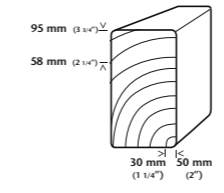

Monkey Module

- 4 x | 240 = 240 cm (94 1/2")
- 1 x | 240 = 240 cm (106 1/4")
- 2 x | 190 = 190 cm (74 3/4")

Palace

- 1 x | D = 180 cm (70 7/8")
- 1 x | E = 97 cm (38 1/4")

Farm

Fort

- 1 x | D = 160 cm (63")
- 1 x | E = 125 cm (49 1/4")

Chalet

- 1 x | D = 160 cm (63")
- 1 x | E = 97 cm (38 1/4")
- 1 x | F = 94 cm (37")

Villa

- 2 x | D = 150 cm (59")
- 1 x | E = 95 cm (37 3/8")
- 1 x | F ≤ 87 cm (34 1/4")

Lodge

- 1 x | D = 140 cm (55 1/8")
- 1 x | E = 95 cm (37 3/8")

Cabin

- 1 x | D = 140 cm (55 1/8")
- 1 x | E = 90 cm (35 1/2")

- 3 x | 3 x | 3 x | G = 90 cm (35 1/2")