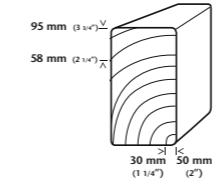

Monkey Module

- 4 x | 240 = 240 cm (94 1/2")
- 1 x | 240 = 240 cm (106 1/4")
- 2 x | 190 = 190 cm (74 3/4")

Palace

- 1 x | D = 180 cm (70 7/8")
- 1 x | E = 97 cm (38 1/4")

Farm

Fort

- 1 x | D = 160 cm (63")
- 1 x | E = 125 cm (49 1/4")

Chalet

- 1 x | D = 160 cm (63")
- 1 x | E = 97 cm (38 1/4")
- 1 x | F = 94 cm (37")

Villa

- 2 x | D = 150 cm (59")
- 1 x | E = 95 cm (37 3/8")
- 1 x | F ≤ 87 cm (34 1/4")

Lodge

- 1 x | D = 140 cm (55 1/8")
- 1 x | E = 95 cm (37 3/8")

Cabin

- 1 x | D = 140 cm (55 1/8")
- 1 x | E = 90 cm (35 1/2")

- 3 x | 3 x | 3 x | G = 90 cm (35 1/2")