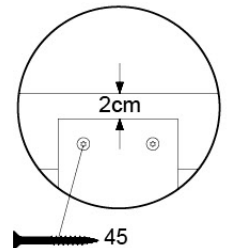

11 Balustrade (1x)

BL10

	PartNo	PartName	QTY.
Hardware pack	002_220	Gap Point Screw T25 - 5x45	12
	002_223	Gap Point Screw T25 - 5x80	4
Timber	C70	Beam 700 mm	1
	D65	Board 650 mm	3

11-1