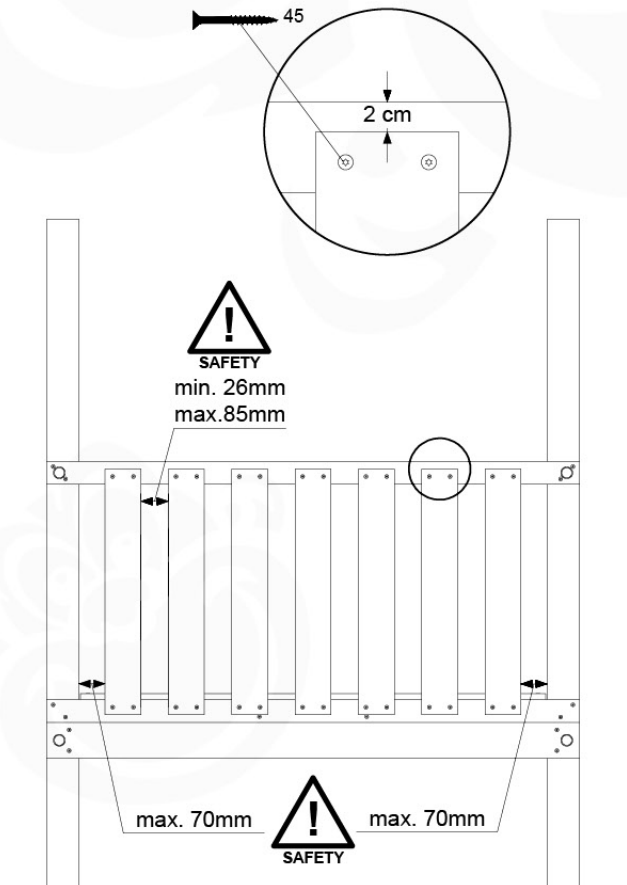

09 Balustrade (2x)

BL06

Balustrade 140 - P03 T - 14/01/2022 - v1.0

	PartNo	PartName	QTY.
Hardware pack	002_220	Gap Point Screw T25 - 5x45	28
Timber	D65	Board 650 mm	7

09-1

Balustrade 140 - P05 T - 14/01/2022 - v1.0