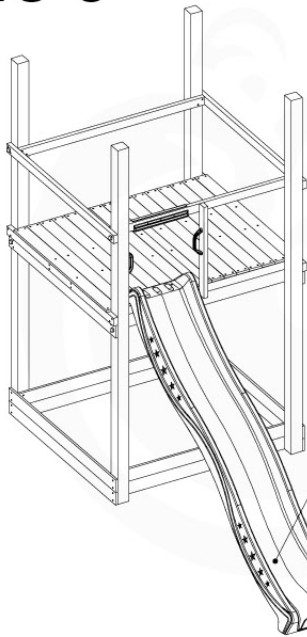

18-3

334_xxx / 324_xxx