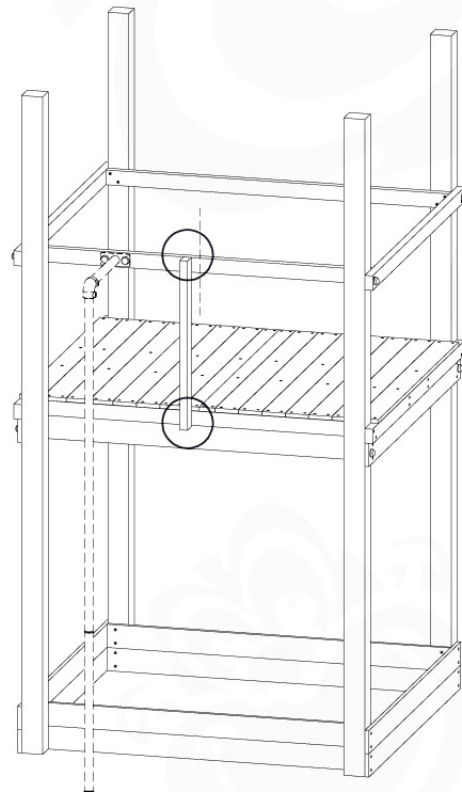

Fireman's Pole (201_275)
040_335 Part 2