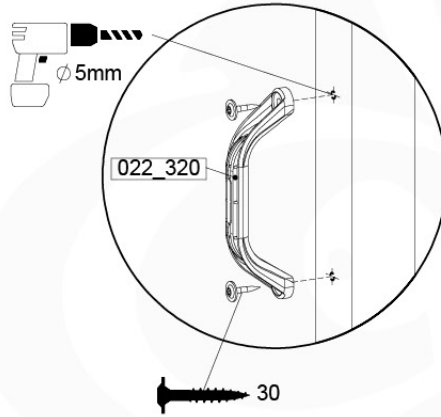

18-2

DL SLIDE 70/140 - P10 UL - 11-2-2022 - v1

18-3

334_xxx / 324_xxx

x < 5 mm