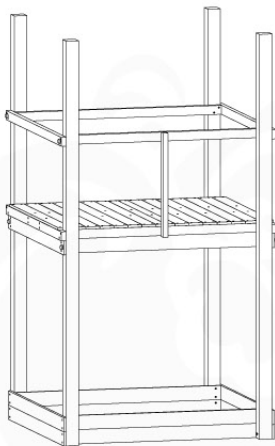

18 Slide Set

SL26

	PartNo	PartName	QTY.
Hardware pack	000_101	Nail Pan Head	10
	002_223	Gap Point Screw T25 - 5x80	4
	002_308	Gap Point Screw T25 - 5x20	2
Other	120_102	Handgrip set (complete 2x)	1
	123_200	Bumperpad	1
	334_xxx /324_xxx	Wavy Star Slide XXL 2650 mm / Wavy Star Slide XL 2200 mm	1
Timber	C70	Beam 700 mm	1

DL SLIDE 70/140 - P02 UL - 11-2-2022 - v1

18-1

DL SLIDE 70/140 - P06 UL - 11-2-2022 - v1