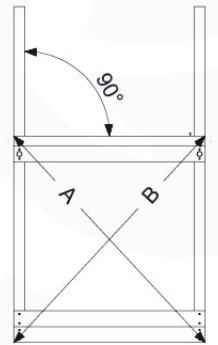

08 Extended Tower

ET35

	PartNo	PartName	QTY.
Hardware pack	001_406	Stealth Screw 8x45	4
	001_417	Stealth Screw 8x80	2
	002_220	Gap Point Screw T25 - 5x45	106
	002_223	Gap Point Screw T25 - 5x80	20
Other	007_001	Ground-anchor	2
	022_31x	bpc-base version 3	4
	022_84x	bpc cover	4
Timber	B240	Post 90x90 L2400	2
	C74	Beam 740 mm	4
	C141	Beam 1410 mm	1
	D74	Board 740 mm	6
	D123	Board 1230 mm	9
	D141	Board 1410 mm	7

08-1

A = B