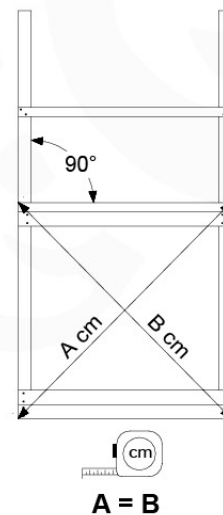

07 Base Tower

BT20

	PartNo	PartName	QTY.
Hardware pack	001_406	Stealth Screw 8x45	6
	001_417	Stealth Screw 8x80	4
	002_220	Gap Point Screw T25 - 5x45	135
	002_223	Gap Point Screw T25 - 5x80	40
Other	007_001	Ground-anchor	2
	022_31x	bpc-base version 3	8
	022_84x	bpc cover	8
Timber	B270	Post 90x90 L2700	4
	C141	Beam 1410 mm	10
	D123	Board 1230 mm	17
	D141	Board 1410 mm	12

07-1