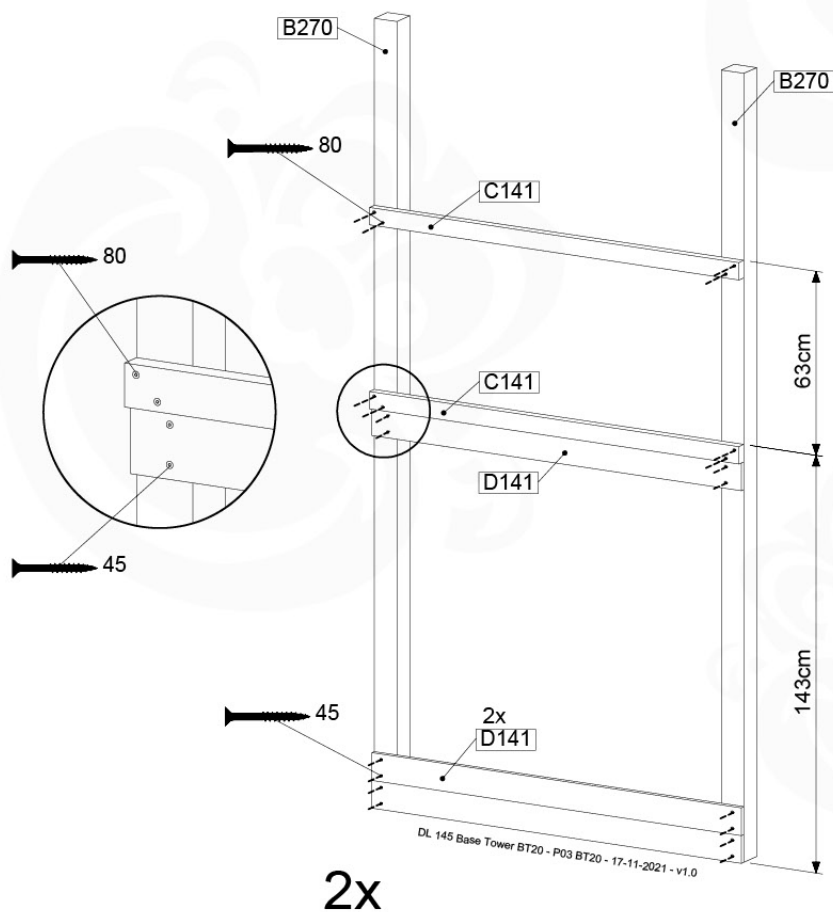

07 Base Tower

BT20

	PartNo	PartName	QTY.
Hardware pack	001_406	Stealth Screw 8x45	6
	001_417	Stealth Screw 8x80	4
	002_220	Gap Point Screw T25 - 5x45	135
	002_223	Gap Point Screw T25 - 5x80	40
Other	007_001	Ground-anchor	2
	022_31x	bpc-base version 3	8
	022_84x	bpc cover	8
Timber	B270	Post 90x90 L2700	4
	C141	Beam 1410 mm	10
	D123	Board 1230 mm	17
	D141	Board 1410 mm	12

07-1