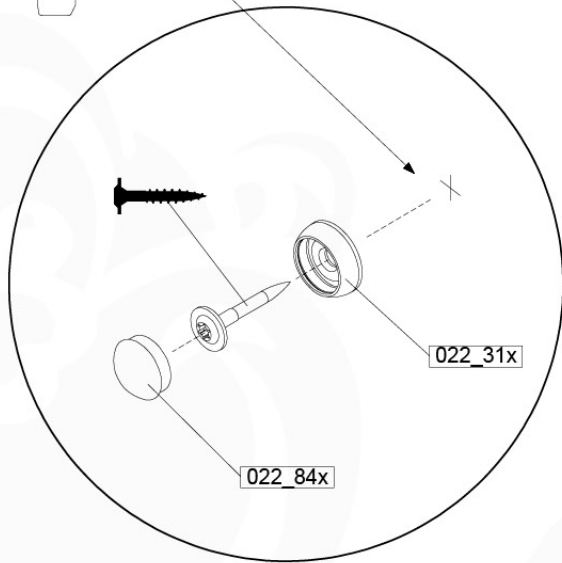

07-4

4x 80

4x 45

Manual DL Base Tower