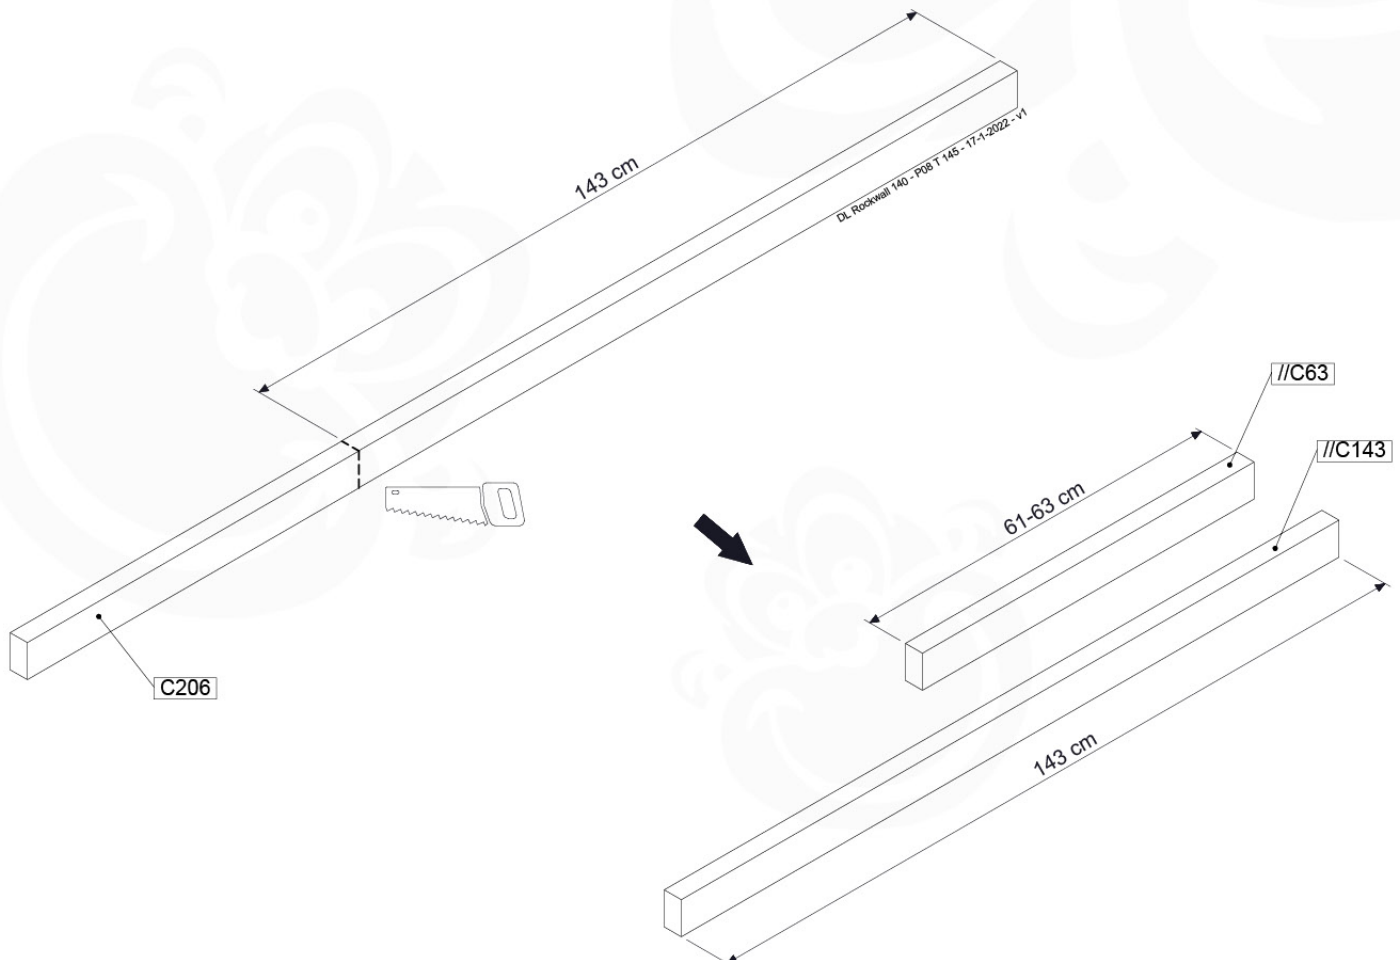

13 Rock Wall

RW19

	PartNo	PartName	QTY.
Hardware pack	001_102	Washer Head Screw T40 M8x30	10
	002_220	Gap Point Screw T25 - 5x45	32
	002_223	Gap Point Screw T25 - 5x80	5
	003_010	M8 spring lock washer	10
	004_050	M8 22mm Drive in Nut	10
Other	022_50x	Climbing Rock	5
	120_102	Handgrip set (complete 2x)	1
Timber	C206	Beam 2060 mm	1
	D65	Board 650 mm	7

DL Rockwall 140 - P04 TL 145 - 17-1-2022 - v1

13-1