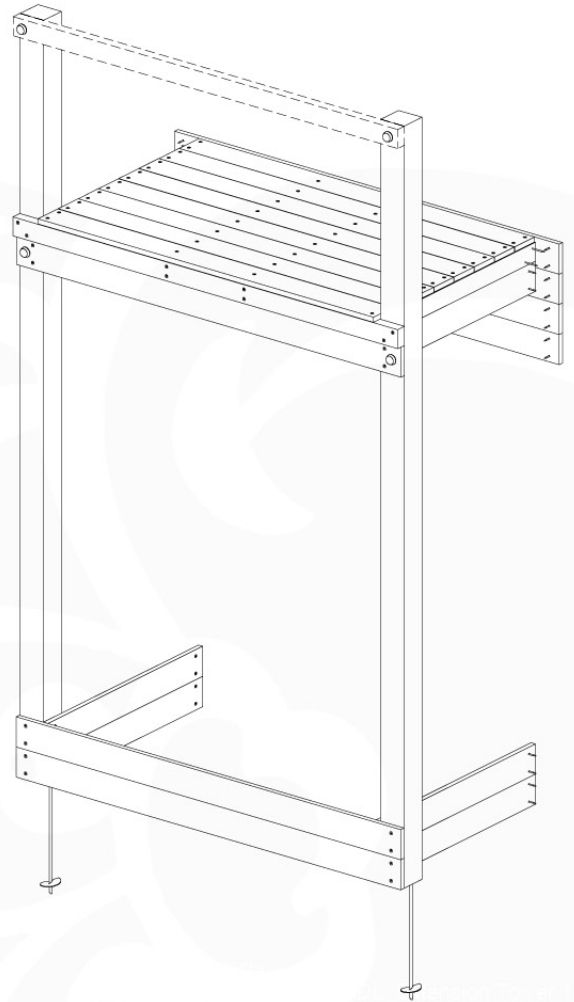

08 Extended Tower

ET35

	PartNo	PartName	QTY.
Hardware pack	001_406	Stealth Screw 8x45	4
	001_417	Stealth Screw 8x80	2
	002_220	Gap Point Screw T25 - 5x45	106
	002_223	Gap Point Screw T25 - 5x80	20
Other	007_001	Ground-anchor	2
	022_31x	bpc-base version 3	4
	022_84x	bpc cover	4
Timber	B240	Post 90x90 L2400	2
	C74	Beam 740 mm	4
	C141	Beam 1410 mm	1
	D74	Board 740 mm	6
	D123	Board 1230 mm	9
	D141	Board 1410 mm	7