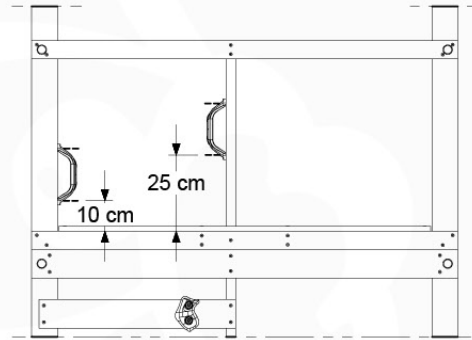

13-4

14 Roof

RF14

	PartNo	PartName	QTY.
Hardware pack	001_417	Stealth Screw 8x80	4
	002_220	Gap Point Screw T25 - 5x45	120
	002_223	Gap Point Screw T25 - 5x80	4
Timber	C108	Beam 1080 mm	2
	C114	Beam 1140 mm	2
	D65	Board 650 mm	1
	D154	Board 1540 mm	28

Roof Palace 140 - P02 DL-RF14 - 4-11-2021 - v1