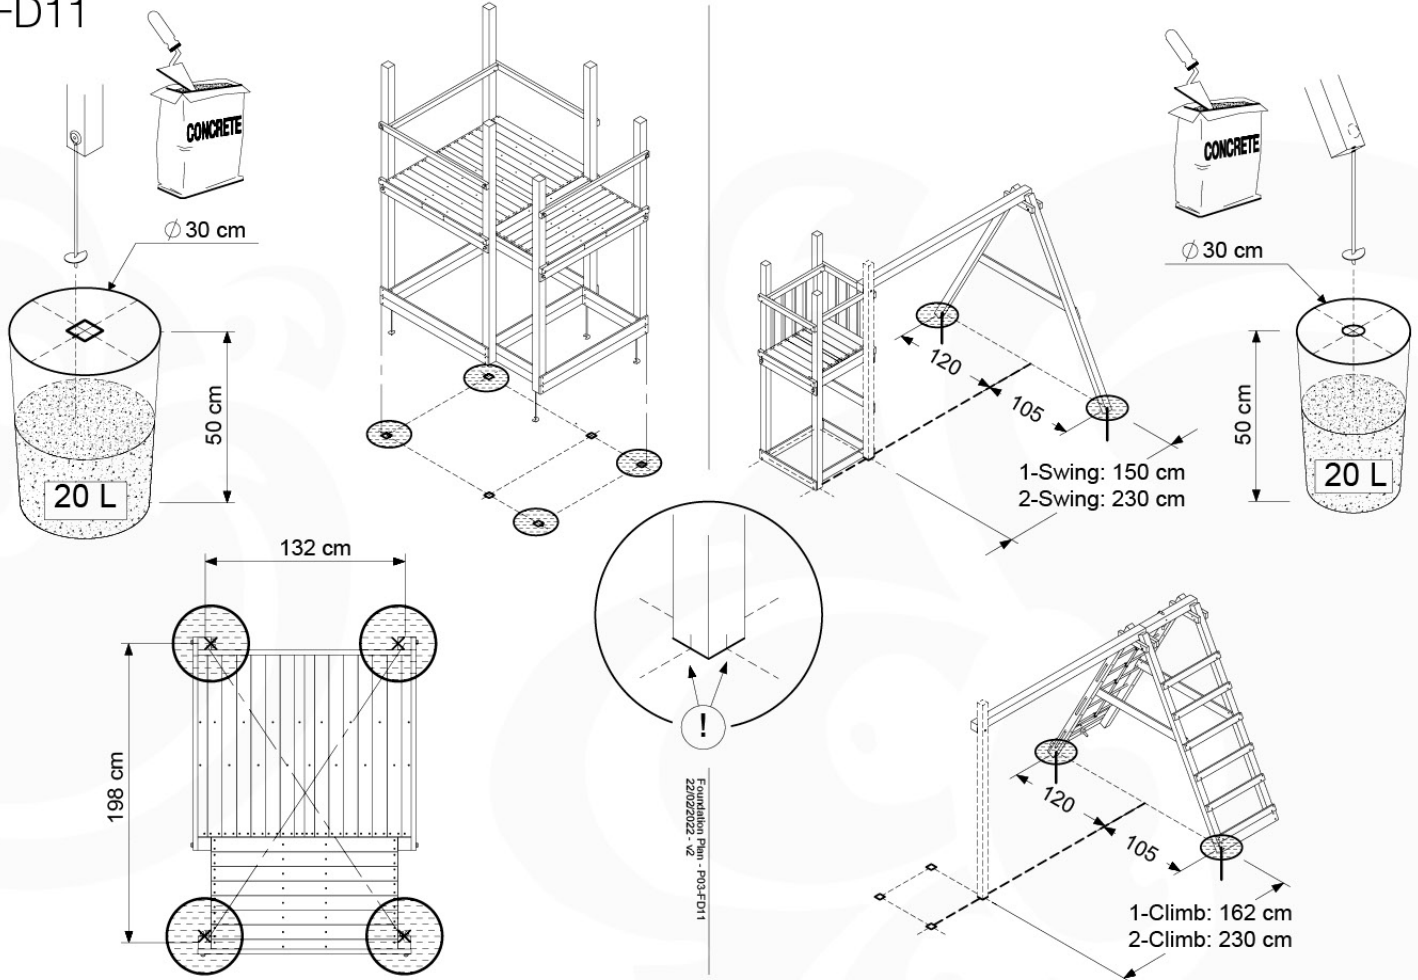

# 07 Base Tower

BT20

	PartNo	PartName	QTY.
Hardware pack	001_406	Stealth Screw 8x45	6
	001_417	Stealth Screw 8x80	4
	002_220	Gap Point Screw T25 - 5x45	135
	002_223	Gap Point Screw T25 - 5x80	40
Other	007_001	Ground-anchor	2
	022_31x	bpc-base version 3	8
	022_84x	bpc cover	8
Timber	B270	Post 90x90 L2700	4
	C141	Beam 1410 mm	10
	D123	Board 1230 mm	17
	D141	Board 1410 mm	12