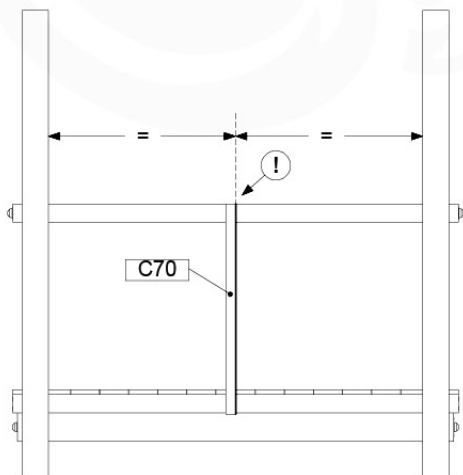

18 Slide Set

SL26

	PartNo	PartName	QTY.
Hardware pack	000_101	Nail Pan Head	10
	002_223	Gap Point Screw T25 - 5x80	4
	002_308	Gap Point Screw T25 - 5x20	2
Other	120_102	Handgrip set (complete 2x)	1
	123_200	Bumperpad	1
	334_xxx /324_xxx	Wavy Star Slide XXL 2650 mm / Wavy Star Slide XL 2200 mm	1
Timber	C70	Beam 700 mm	1

DL SLIDE 70/140 - P02 UL - 11-2-2022 - v1

18-1

DL SLIDE 70/140 - P06 UL - 11-2-2022 - v1