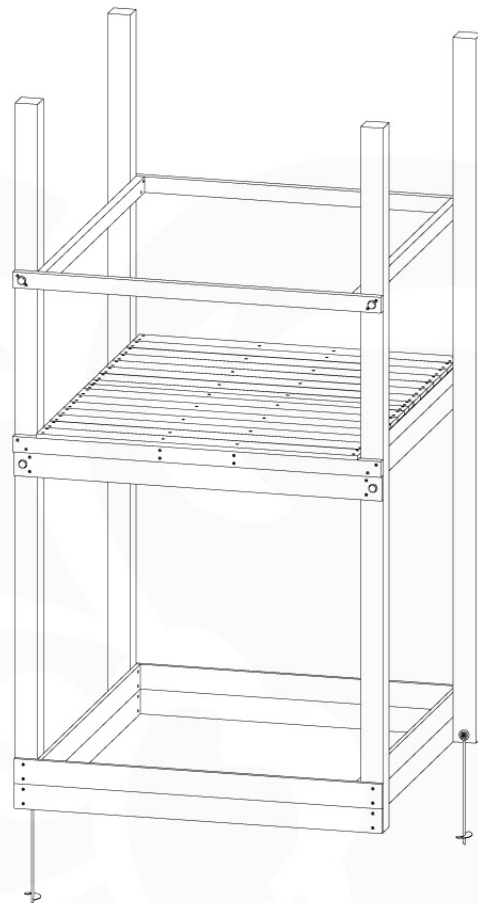

07 Base Tower

BT20

	PartNo	PartName	QTY.
Hardware pack	001_406	Stealth Screw 8x45	6
	001_417	Stealth Screw 8x80	4
	002_220	Gap Point Screw T25 - 5x45	135
	002_223	Gap Point Screw T25 - 5x80	40
Other	007_001	Ground-anchor	2
	022_31x	bpc-base version 3	8
	022_84x	bpc cover	8
Timber	B270	Post 90x90 L2700	4
	C141	Beam 1410 mm	10
	D123	Board 1230 mm	17
	D141	Board 1410 mm	12