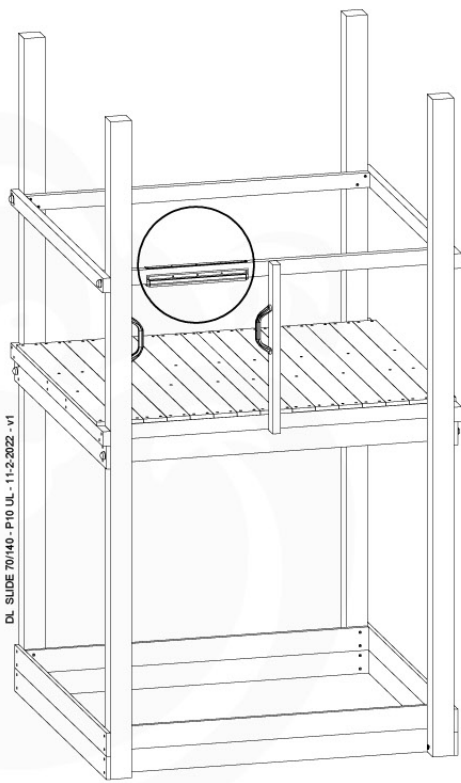

18-2

DL SLIDE 70/140 - P10 UL - 11-2-2022 - v1