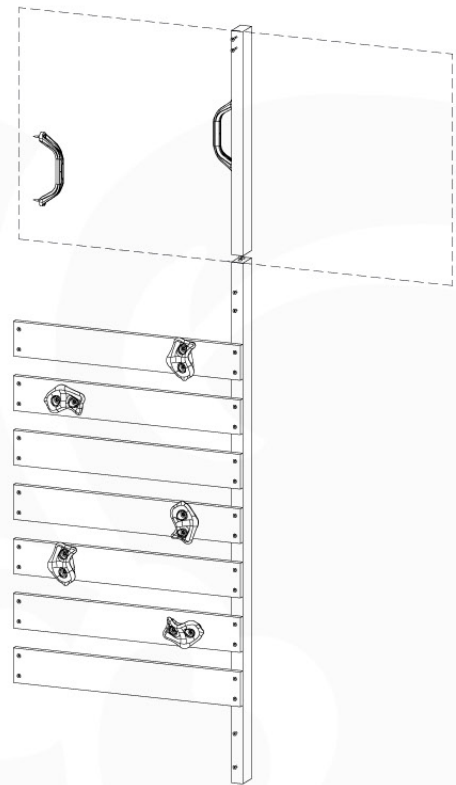

13 Rock Wall

RW19

	PartNo	PartName	QTY.
Hardware pack	001_102	Washer Head Screw T40 M8x30	10
	002_220	Gap Point Screw T25 - 5x45	32
	002_223	Gap Point Screw T25 - 5x80	5
	003_010	M8 spring lock washer	10
	004_050	M8 22mm Drive in Nut	10
Other	022_50x	Climbing Rock	5
	120_102	Handgrip set (complete 2x)	1
Timber	C206	Beam 2060 mm	1
	D65	Board 650 mm	7

DL Rockwall 140 - P04 TL 145 - 17-1-2022 - v1