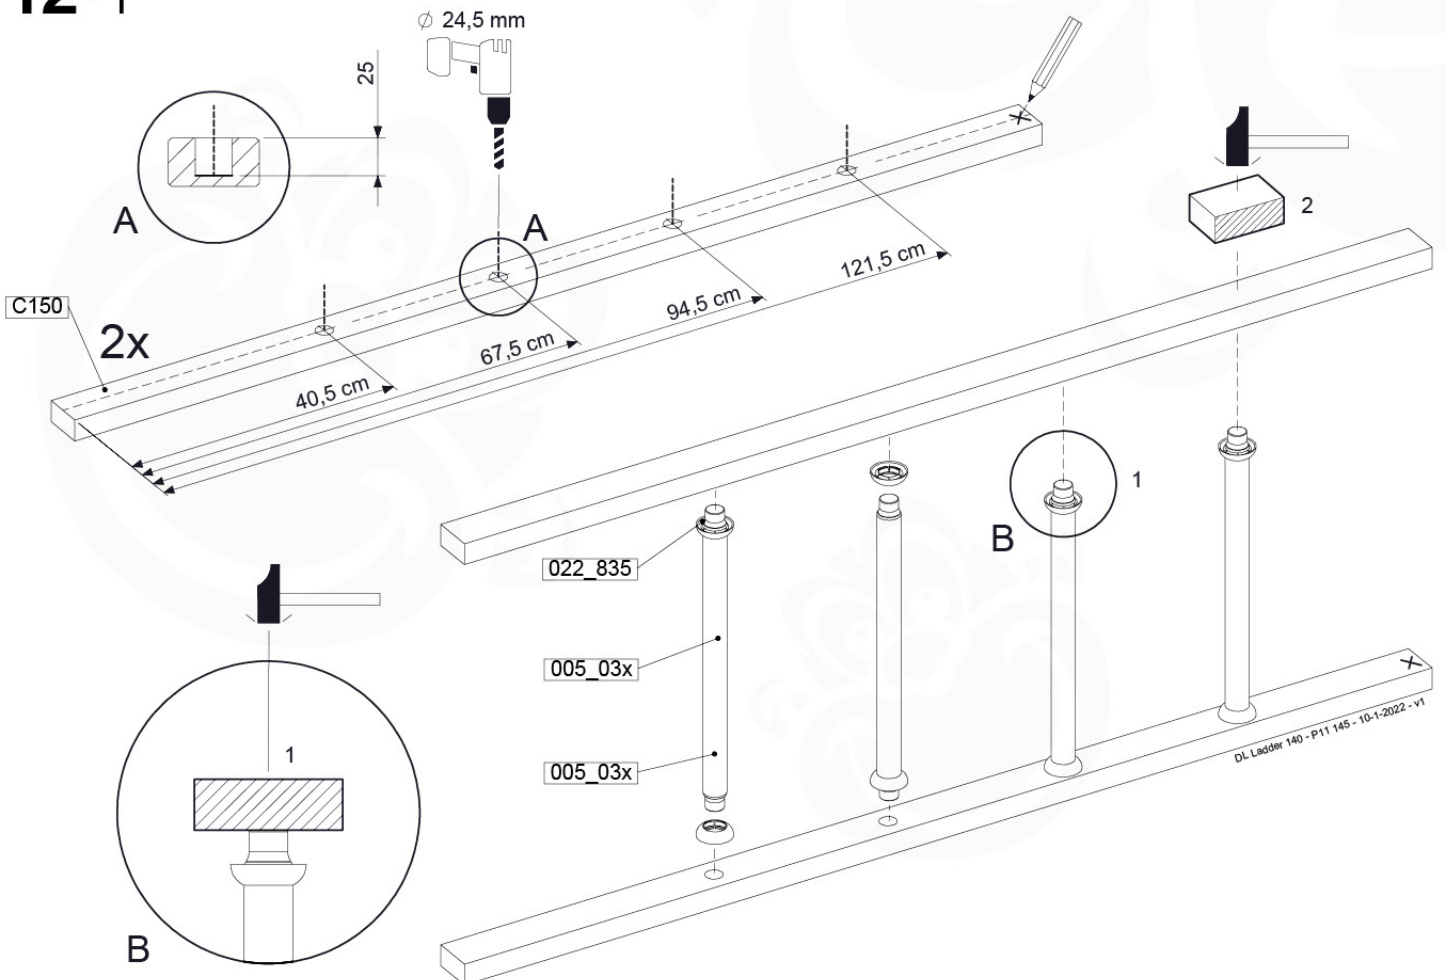

12-1

DL Ladder 140 - P11 145 - 10-1-2022 - v1