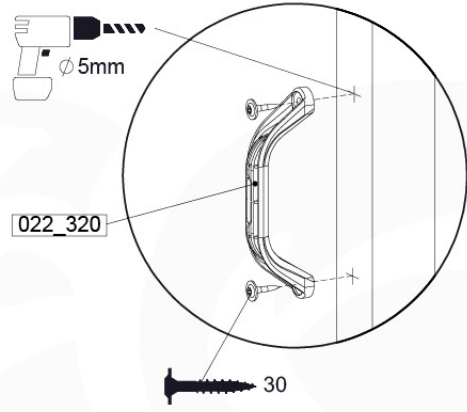

13-4

14 Roof

RF14

	PartNo	PartName	QTY.
Hardware pack	001_417	Stealth Screw 8x80	4
	002_220	Gap Point Screw T25 - 5x45	120
	002_223	Gap Point Screw T25 - 5x80	4
Timber	C108	Beam 1080 mm	2
	C114	Beam 1140 mm	2
	D65	Board 650 mm	1
	D154	Board 1540 mm	28

Roof Palace 140 - P02 DL-RF14 - 4-11-2021 - v1