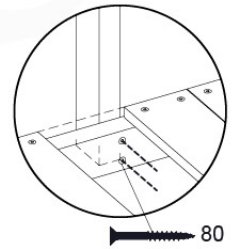

Fireman's Pole (201_275)
040_335 Part 2