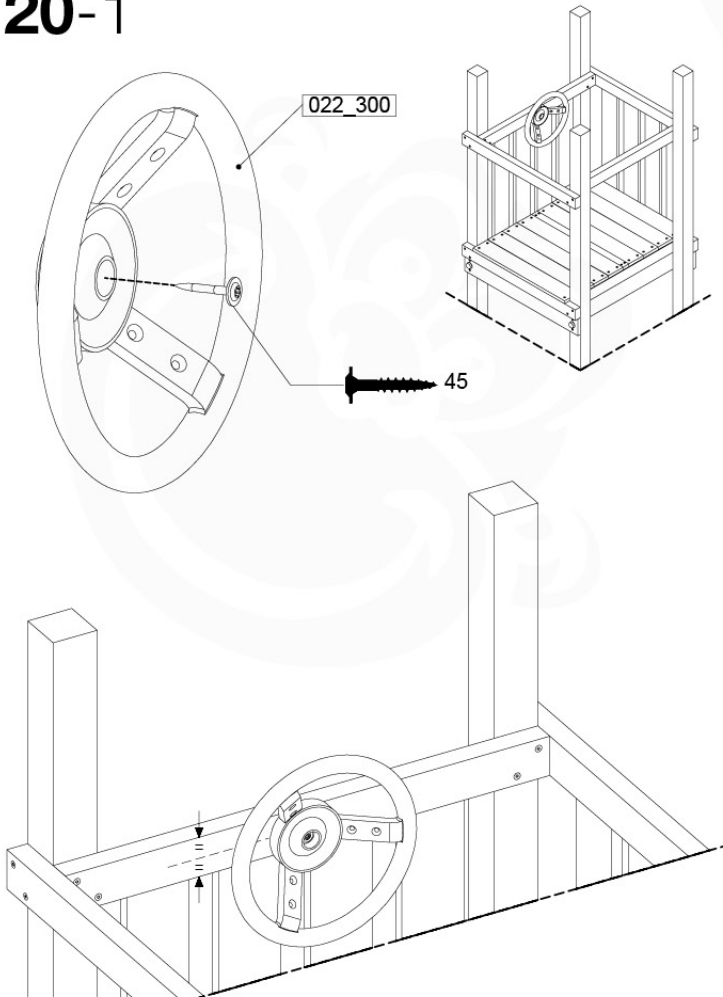

20 Accessories

AC01

(194_119)

	PartNo	PartName	QTY.
Hardware Pack 100_617	001_406	Stealth Screw 8x45	1
	002_041	Dome head screw 4.5 x 20 mm	3
	002_042	Dome head screw 3.5 x 13mm	4
	002_219	Gap Point Screw T25 - 5x30	2
Other	022_300	Steering Wheel	1
	022_800	Rail P/T 105	1
	022_910	Sandpad	1
	103_901	Logo ID Plate	1
	104_107	Tool Set Climbing Units	1
	120_024	Tower Flag	1
	122_302	Telescope	1

Accessory set - P02 - 29-9-2021 - v4

20-1