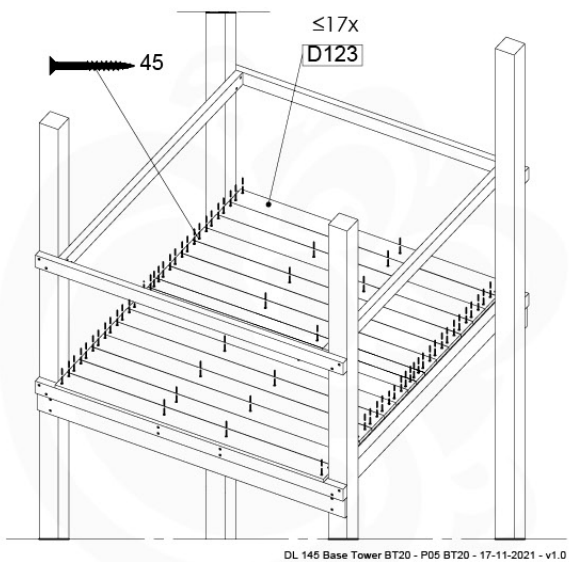

07-3

DL 145 Base Tower BT20 - P05 BT20 - 17-11-2021 - v1.0