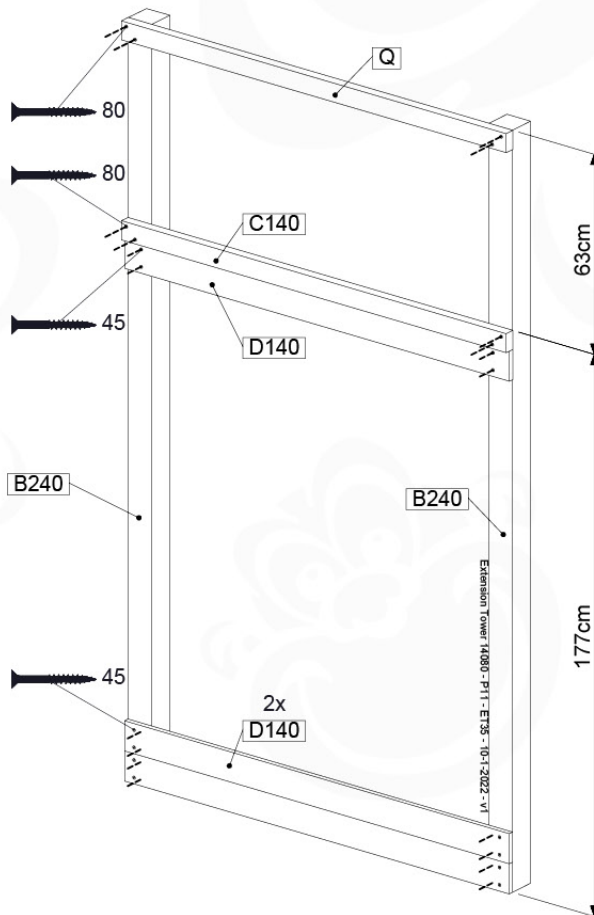

08 Extended Tower

ET35

	PartNo	PartName	QTY.
Hardware pack	001_406	Stealth Screw 8x45	4
	001_417	Stealth Screw 8x80	2
	002_220	Gap Point Screw T25 - 5x45	106
	002_223	Gap Point Screw T25 - 5x80	20
Other	007_001	Ground-anchor	2
	022_31x	bpc-base version 3	4
	022_84x	bpc cover	4
Timber	B240	Post 90x90 L2400	2
	C74	Beam 740 mm	4
	C141	Beam 1410 mm	1
	D74	Board 740 mm	6
	D123	Board 1230 mm	9
	D141	Board 1410 mm	7

08-1

A = B