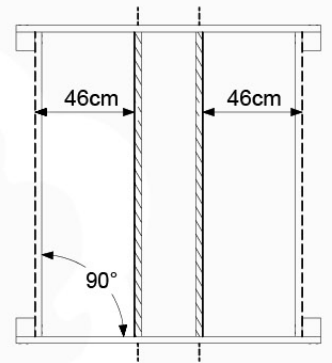

07-2

DL 145 Base Tower BT20 - P04 BT20 - 17-11-2021 - v1.0

07-3

DL 145 Base Tower BT20 - P05 BT20 - 17-11-2021 - v1.0