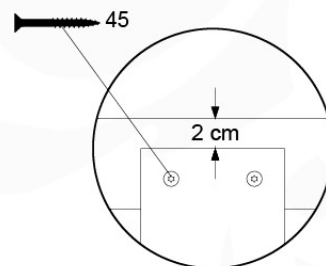

10 Balustrade (2x)

BL21

(194_101)

	PartNo	PartName	QTY.
Hardware Pack 100_601	002_220	Gap Point Screw T25 - 5x45	16
	002_223	Gap Point Screw T25 - 5x80	4
Timber	C74	Beam 740 mm	1
	D65	Board 650 mm	4

Balustrade 80 - P02 U - 13/01/2022 - v4

10-1