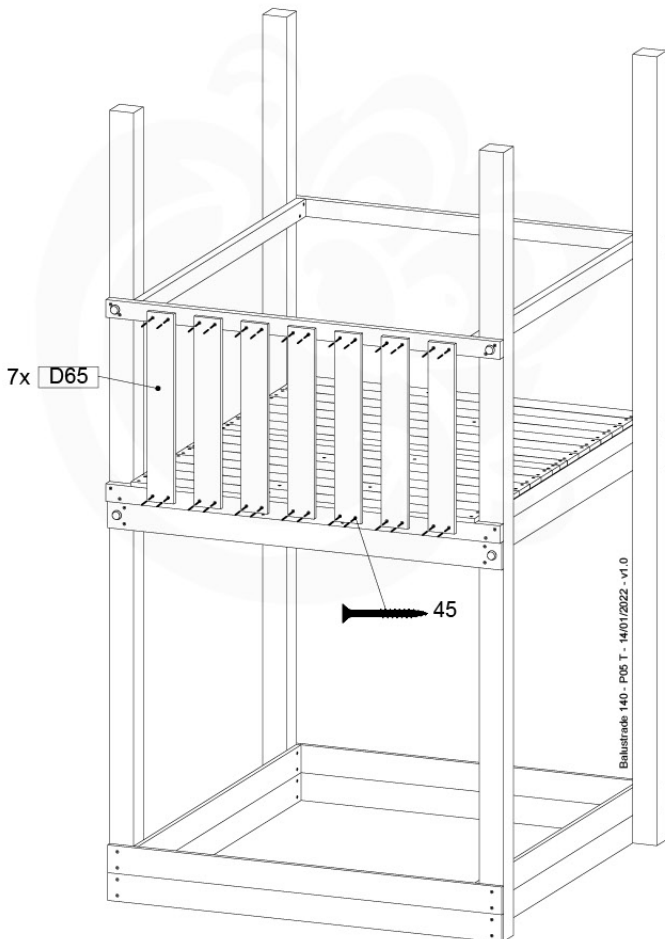

09-1

Balustrade 140 - P05 T - 14/01/2022 - v1.0