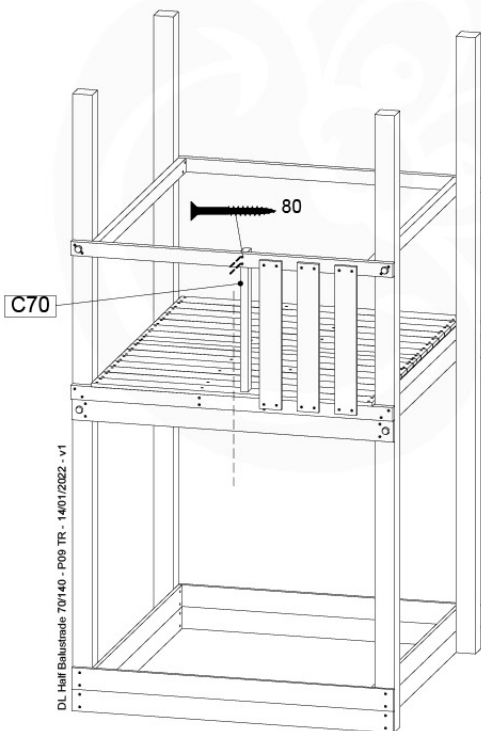

11 Balustrade (1x)

BL10

	PartNo	PartName	QTY.
Hardware pack	002_220	Gap Point Screw T25 - 5x45	12
	002_223	Gap Point Screw T25 - 5x80	4
Timber	C70	Beam 700 mm	1
	D65	Board 650 mm	3

11-1