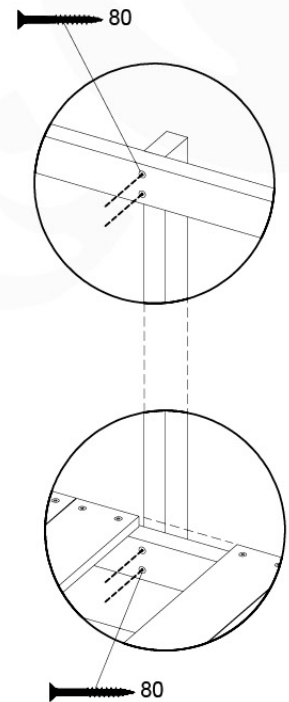

DL SLIDE 70/140 - P06 UL - 11-2-2022 - v1