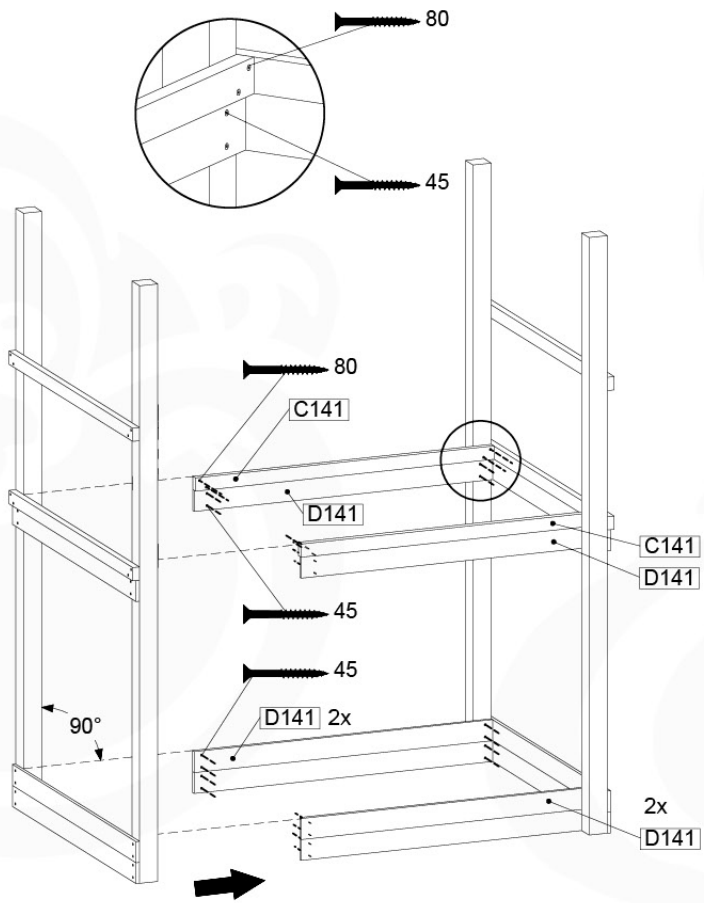

07-2

DL 145 Base Tower BT20 - P04 BT20 - 17-11-2021 - v1.0