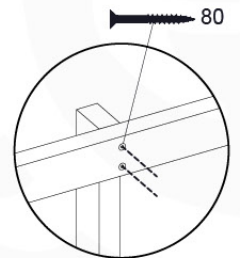

Fireman's Pole (201_275)
040_335 Part 2