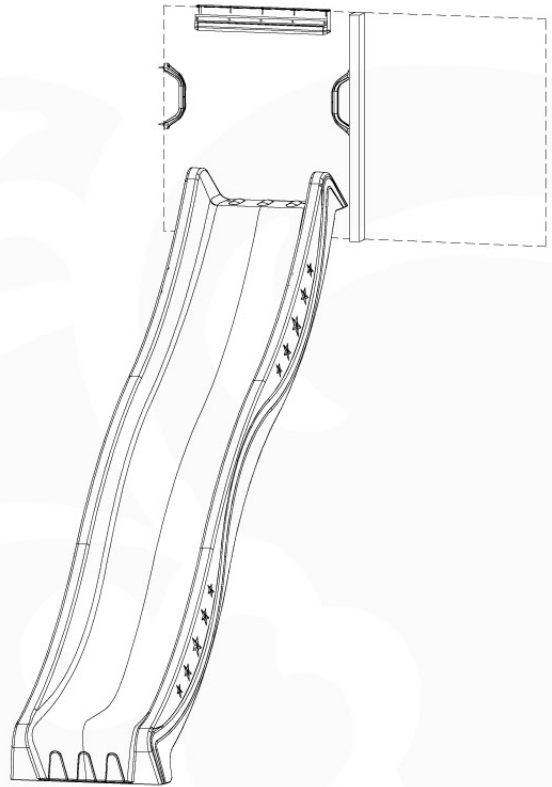

18 Slide Set

SL26

	PartNo	PartName	QTY.
Hardware pack	000_101	Nail Pan Head	10
	002_223	Gap Point Screw T25 - 5x80	4
	002_308	Gap Point Screw T25 - 5x20	2
Other	120_102	Handgrip set (complete 2x)	1
	123_200	Bumperpad	1
	334_xxx /324_xxx	Wavy Star Slide XXL 2650 mm / Wavy Star Slide XL 2200 mm	1
Timber	C70	Beam 700 mm	1

DL SLIDE 70/140 - P02 UL - 11-2-2022 - v1