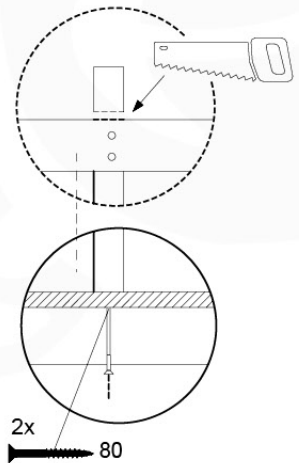

11 Balustrade (1x)

BL10

	PartNo	PartName	QTY.
Hardware pack	002_220	Gap Point Screw T25 - 5x45	12
	002_223	Gap Point Screw T25 - 5x80	4
Timber	C70	Beam 700 mm	1
	D65	Board 650 mm	3

11-1