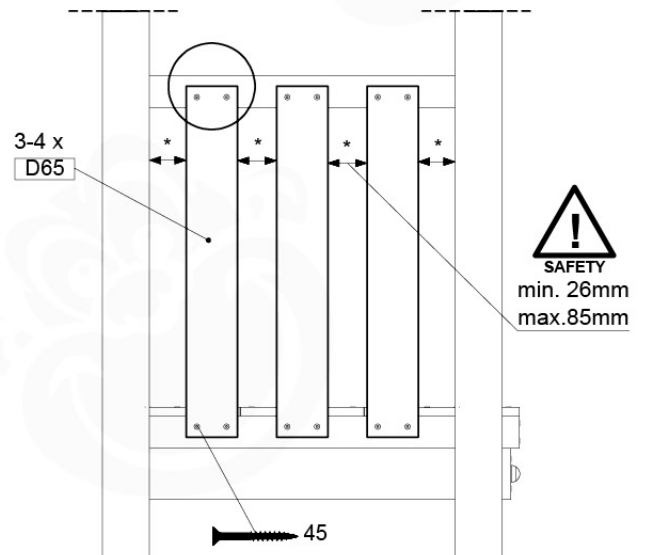

10 Balustrade (2x)

BL21

(194_101)

	PartNo	PartName	QTY.
Hardware Pack 100_601	002_220	Gap Point Screw T25 - 5x45	16
	002_223	Gap Point Screw T25 - 5x80	4
Timber	C74	Beam 740 mm	1
	D65	Board 650 mm	4

Balustrade 80 - P02 U - 13/01/2022 - v4

10-1