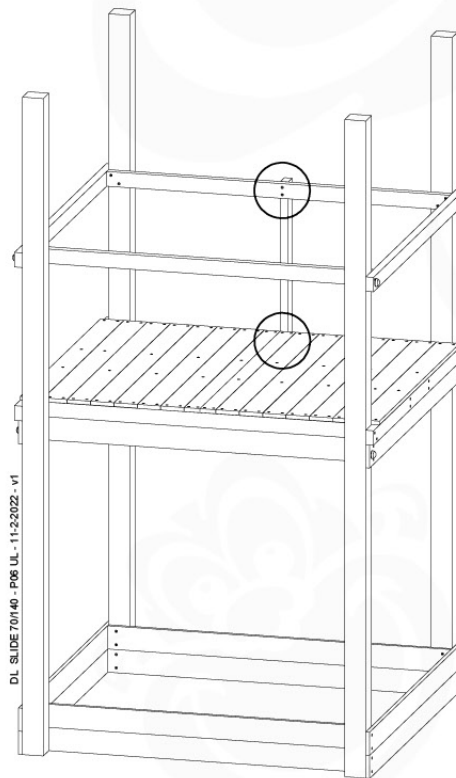

DL SLIDE 70/140 - P06 UL - 11-2-2022 - v1