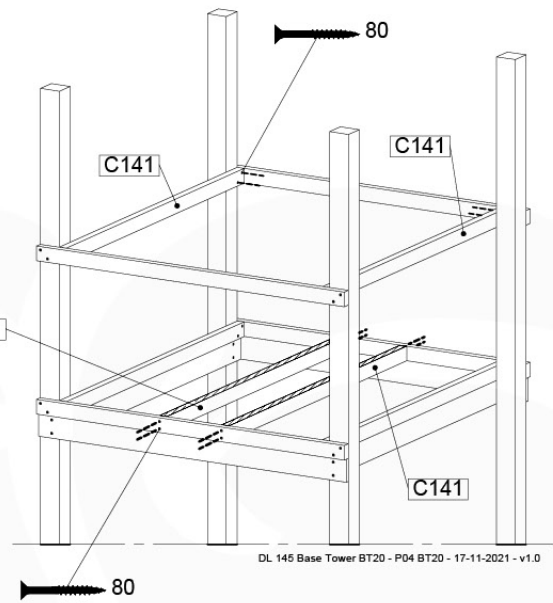

07-2

DL 145 Base Tower BT20 - P04 BT20 - 17-11-2021 - v1.0