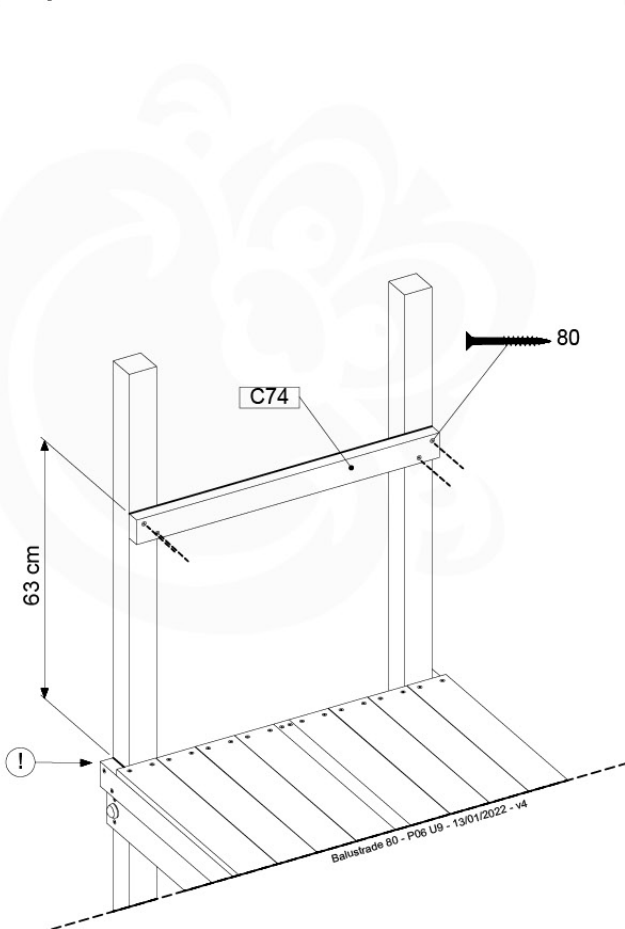

10 Balustrade (2x)

BL21

(194_101)

	PartNo	PartName	QTY.
Hardware Pack 100_601	002_220	Gap Point Screw T25 - 5x45	16
	002_223	Gap Point Screw T25 - 5x80	4
Timber	C74	Beam 740 mm	1
	D65	Board 650 mm	4

Balustrade 80 - P02 U - 13/01/2022 - v4

10-1