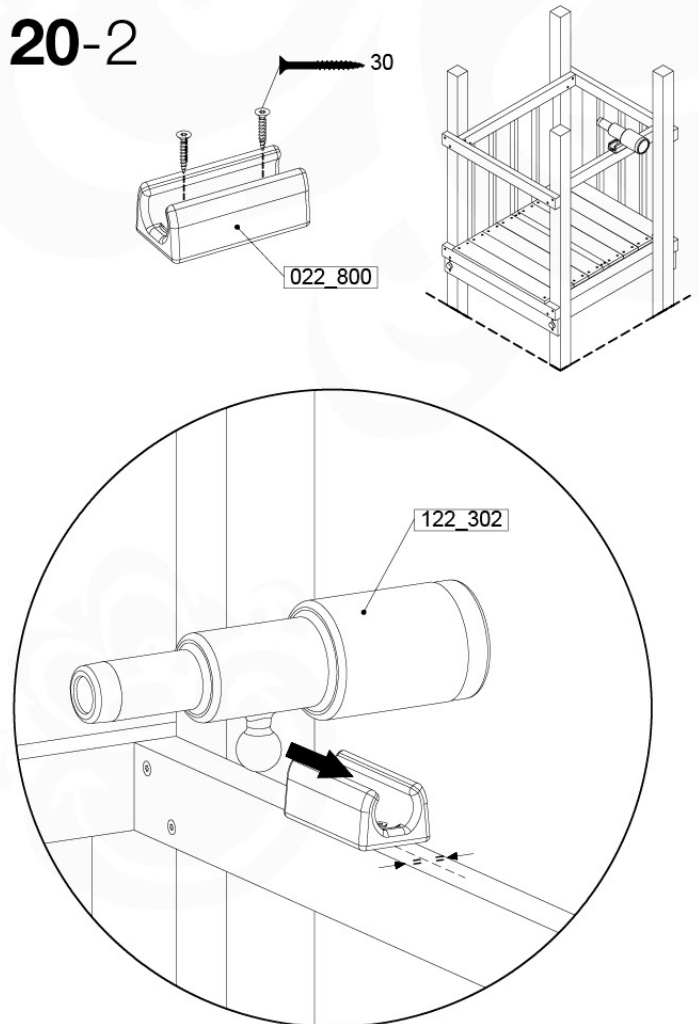

20-2

Accessory set - P03 - 29-9-2021 - v4