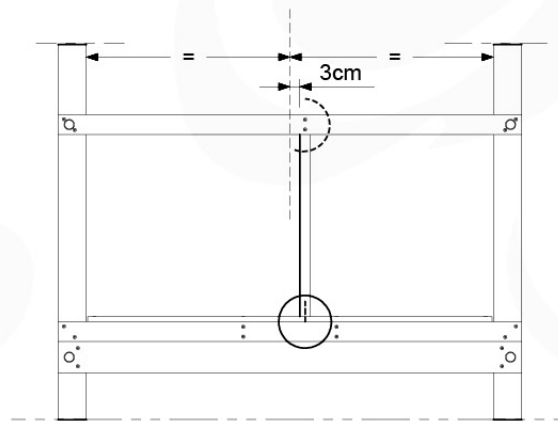

11 Balustrade (1x)

BL10

	PartNo	PartName	QTY.
Hardware pack	002_220	Gap Point Screw T25 - 5x45	12
	002_223	Gap Point Screw T25 - 5x80	4
Timber	C70	Beam 700 mm	1
	D65	Board 650 mm	3

11-1