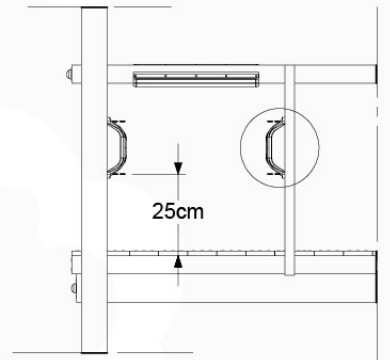

18-2

DL SLIDE 70/140 - P10 UL - 11-2-2022 - v1

18-3

334_xxx / 324_xxx

x < 5 mm