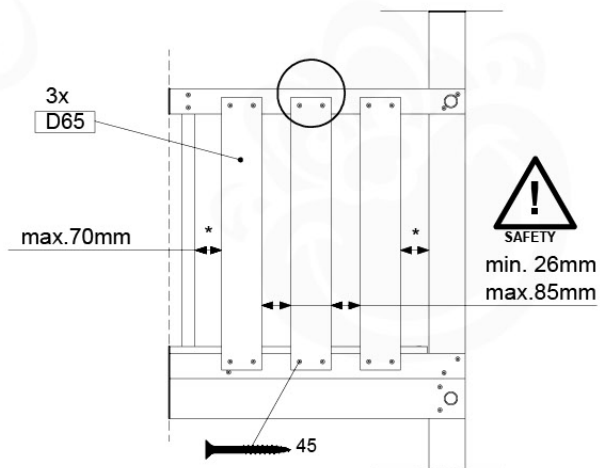

11 Balustrade (1x)

BL10

	PartNo	PartName	QTY.
Hardware pack	002_220	Gap Point Screw T25 - 5x45	12
	002_223	Gap Point Screw T25 - 5x80	4
Timber	C70	Beam 700 mm	1
	D65	Board 650 mm	3

11-1