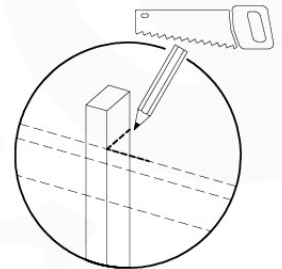

17 Slide Set

SL13

	PartNo	PartName	QTY.
Hardware Pack	000_101	Nail Pan Head	10
	002_220	Gap Point Screw T25 - 5x45	8
	002_223	Gap Point Screw T25 - 5x80	8
	002_308	Gap Point Screw T25 - 5x20	2
Other	120_102	Handgrip set (complete 2x)	1
	123_200	Bumperpad	1
	324_xxx 334_xxx	Wavy Star Slide XL 2200 mm / Wavy Star Slide XXL 2650 mm	1
Timber	C114	Beam 1140 mm	1
	C70	Beam 700 mm	1
	D65	Board 650 mm	2

17-1