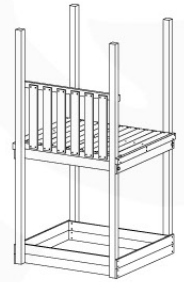

09-1

Balustrade 120 - P04 U - 8-10-2021 - v1.1