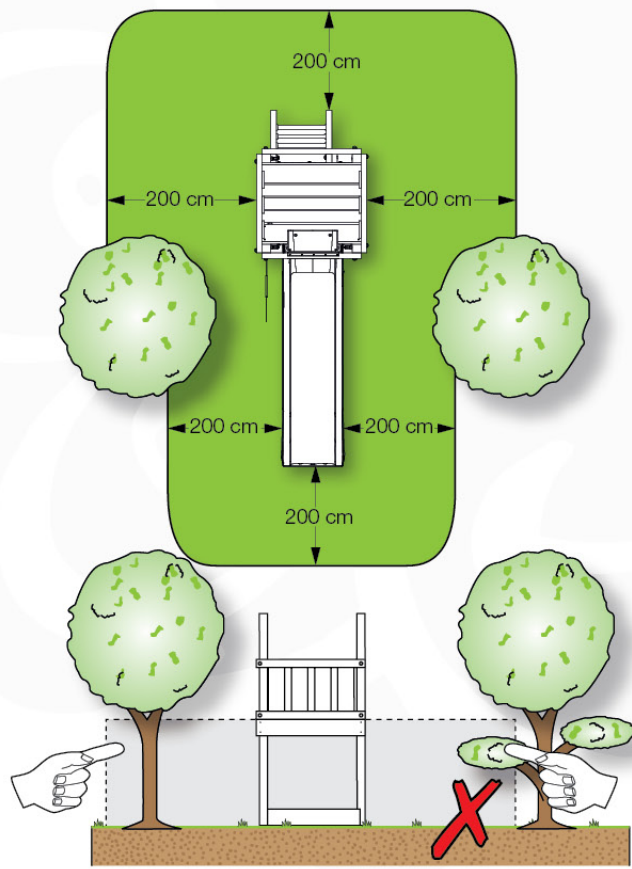

05 Safe Playground Planning

05-1

05-2

05-3

05-4

05-5