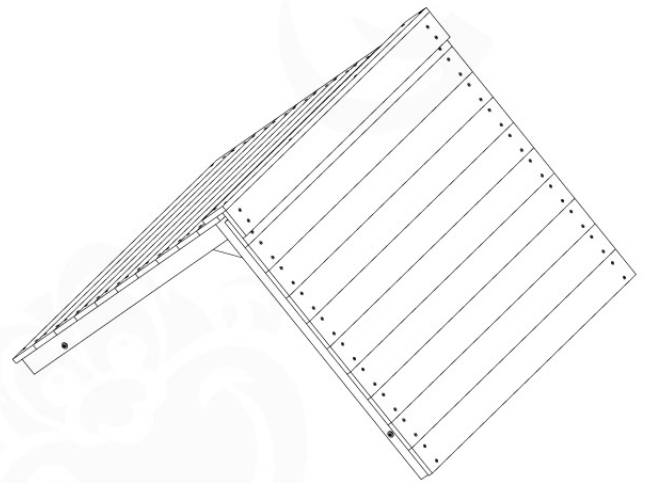

PartNo	PartName	QTY.
Hardware Pack	001_417	Stealth Screw 8x80	4
	002_220	Gap Point Screw T25 - 5x45	100
	002_223	Gap Point Screw T25 - 5x80	8
Timber	C90	Beam 900 mm	2
	C96	Beam L=(900+beamheight) mm	2
	D65	Board 650 mm	1
	D127	Board 1270 mm	18-24