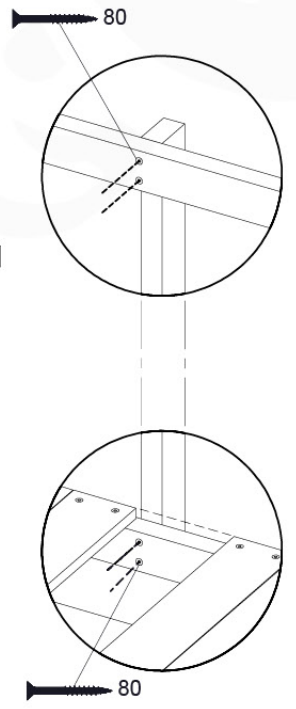

	PartNo	PartName	QTY.
Hardware Pack	001_417	Stealth Screw 8x80	4
	002_220	Gap Point Screw T25 - 5x45	100
	002_223	Gap Point Screw T25 - 5x80	8
Timber	C90	Beam 900 mm	2
	C96	Beam L=(900+beamheight) mm	2
	D65	Board 650 mm	1
	D127	Board 1270 mm	18-24

Roof ClubCastle 120 - P08 - RF08 - 26-11-2020 - v1

12-1

12-2

12-3

12-4

13 Ladder

LA15

	PartNo	PartName	QTY.
Hardware Pack	001_404	Stealth Screw 8x30	4
	002_219	Gap Point Screw T25 - 5x30	4
	002_220	Gap Point Screw T25 - 5x45	16
	002_223	Gap Point Screw T25 - 5x80	8
Other	005_03x	Ladder Rung Y/B/G/R	4
	005_522	Connection Bracket Mini Market	2
	022_835	Rung Cap	8
	120_102	Handgrip set (complete 2x)	1
Timber	C114	Beam 1140 mm	1
	C150	Beam 1500 mm	2
	C70	Beam 700 mm	1
	D65	Board 650 mm	2

Ladder 115 x Balustrade - P22 UL 145 - 10-1-2022 - v2

13-1

Ladder 115 x Balustrade - P07 145 - 10-1-2022 - v2

13-2

13-3

13-4

13-5

14 Swing Module / Climb Module