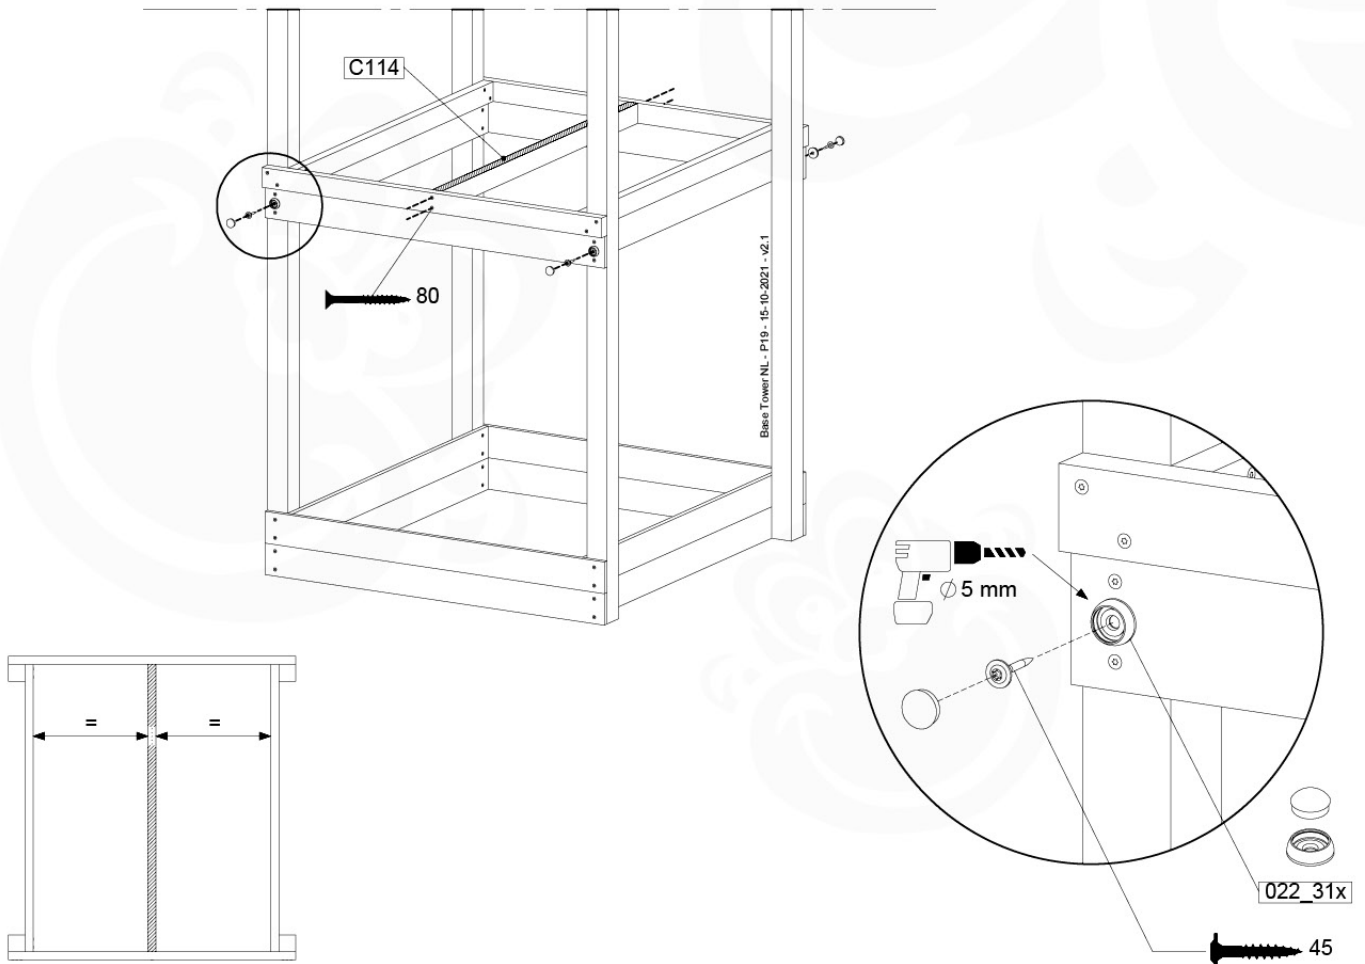

Base Tower NL - P09 - BT15 - 15-10-2021 - v2.1

07-1

Base Tower NL - P17 - BT15 - 15-10-2021 - v2.1

07-2

07-3

07-4

08 Extended Tower

ET15

	PartNo	PartName	QTY.
Hardware pack	001_406	Stealth Screw 8x45	4
	001_417	Stealth Screw 8x80	2
	002_220	Gap Point Screw T25 - 5x45	106
	002_223	Gap Point Screw T25 - 5x80	16
Other	007_001	Ground-anchor	2
	022_31x	bpc-base version 3	4
	022_84x	bpc cover	4
Timber	A220	Post 70x70 L2200	2
	C114	Beam 1140 mm	4
	D100	Board 1000 mm	14
	D114	Board 1140 mm	9