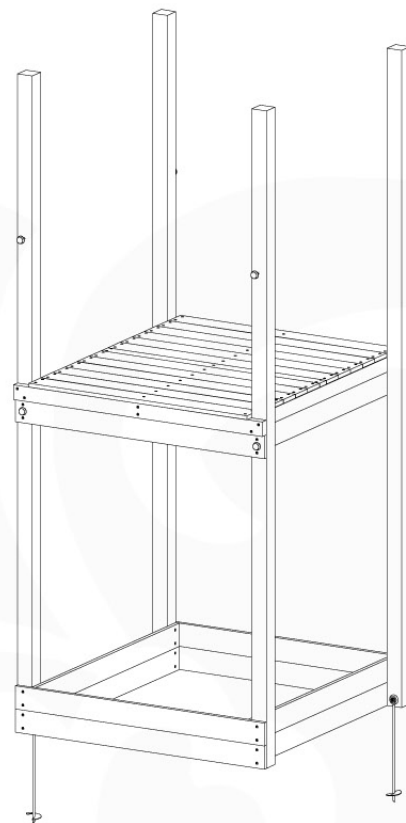

06 Playground Foundation

FD07

07 Base Tower

BT15

	PartNo	PartName	QTY.
Hardware Pack	001_406	Stealth Screw 8x45	6
	001_417	Stealth Screw 8x80	4
	002_220	Gap Point Screw T25 - 5x45	118
	002_223	Gap Point Screw T25 - 5x80	20
	022_31x	bpc-base version 3	8
	022_84x	bpc cover	8
Other	007_001	Ground-anchor	2
Timber	A270	Post 70x70 L2700	4
	C114	Beam 1140 mm	5
	D100	Board 1000 mm	14
	D114	Board 1140 mm	12

Base Tower NL - P09 - BT15 - 15-10-2021 - v2.1

07-1

Base Tower NL - P17 - BT15 - 15-10-2021 - v2.1

07-2

07-3

07-4

08 Extended Tower

ET15

	PartNo	PartName	QTY.
Hardware pack	001_406	Stealth Screw 8x45	4
	001_417	Stealth Screw 8x80	2
	002_220	Gap Point Screw T25 - 5x45	106
	002_223	Gap Point Screw T25 - 5x80	16
Other	007_001	Ground-anchor	2
	022_31x	bpc-base version 3	4
	022_84x	bpc cover	4
Timber	A220	Post 70x70 L2200	2
	C114	Beam 1140 mm	4
	D100	Board 1000 mm	14
	D114	Board 1140 mm	9