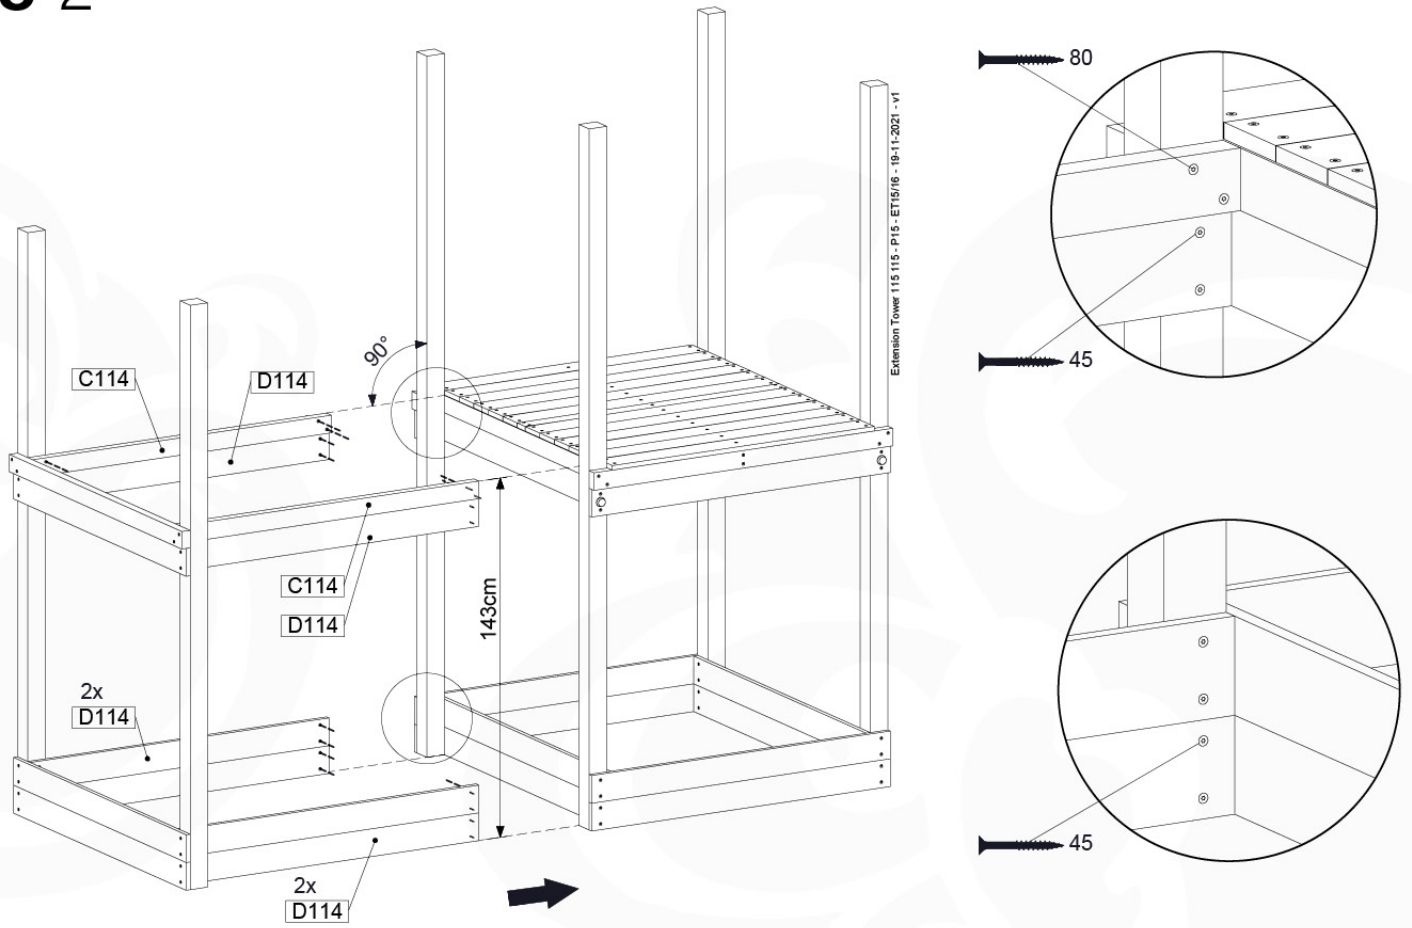

Extension Tower 115 115 - P04 - ET15 - 19-11-2021 - v1

08-Extended Tower ET15

08-1

A = B

08-2

08-3

08-4

09 Balustrade (1x)

BL03

	PartNo	PartName	QTY.
Hardware Pack	002_220	Gap Point Screw T25 - 5x45	24
	002_223	Gap Point Screw T25 - 5x80	4
Timber	C114	Beam 1140 mm	1
	D65	Board 650 mm	6

Balustrade 120 - P04 U - 8-10-2021 - v1.1