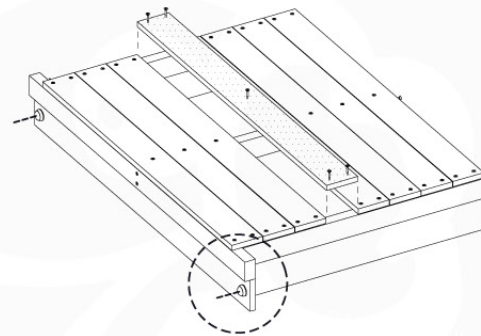

Extension Tower 115 115 - P04 - ET15 - 19-11-2021 - v1

08-Extended Tower ET15

08-1

A = B

08-2

08-3

08-4

09 Balustrade (1x)

BL03

	PartNo	PartName	QTY.
Hardware Pack	002_220	Gap Point Screw T25 - 5x45	24
	002_223	Gap Point Screw T25 - 5x80	4
Timber	C114	Beam 1140 mm	1
	D65	Board 650 mm	6

Balustrade 120 - P04 U - 8-10-2021 - v1.1