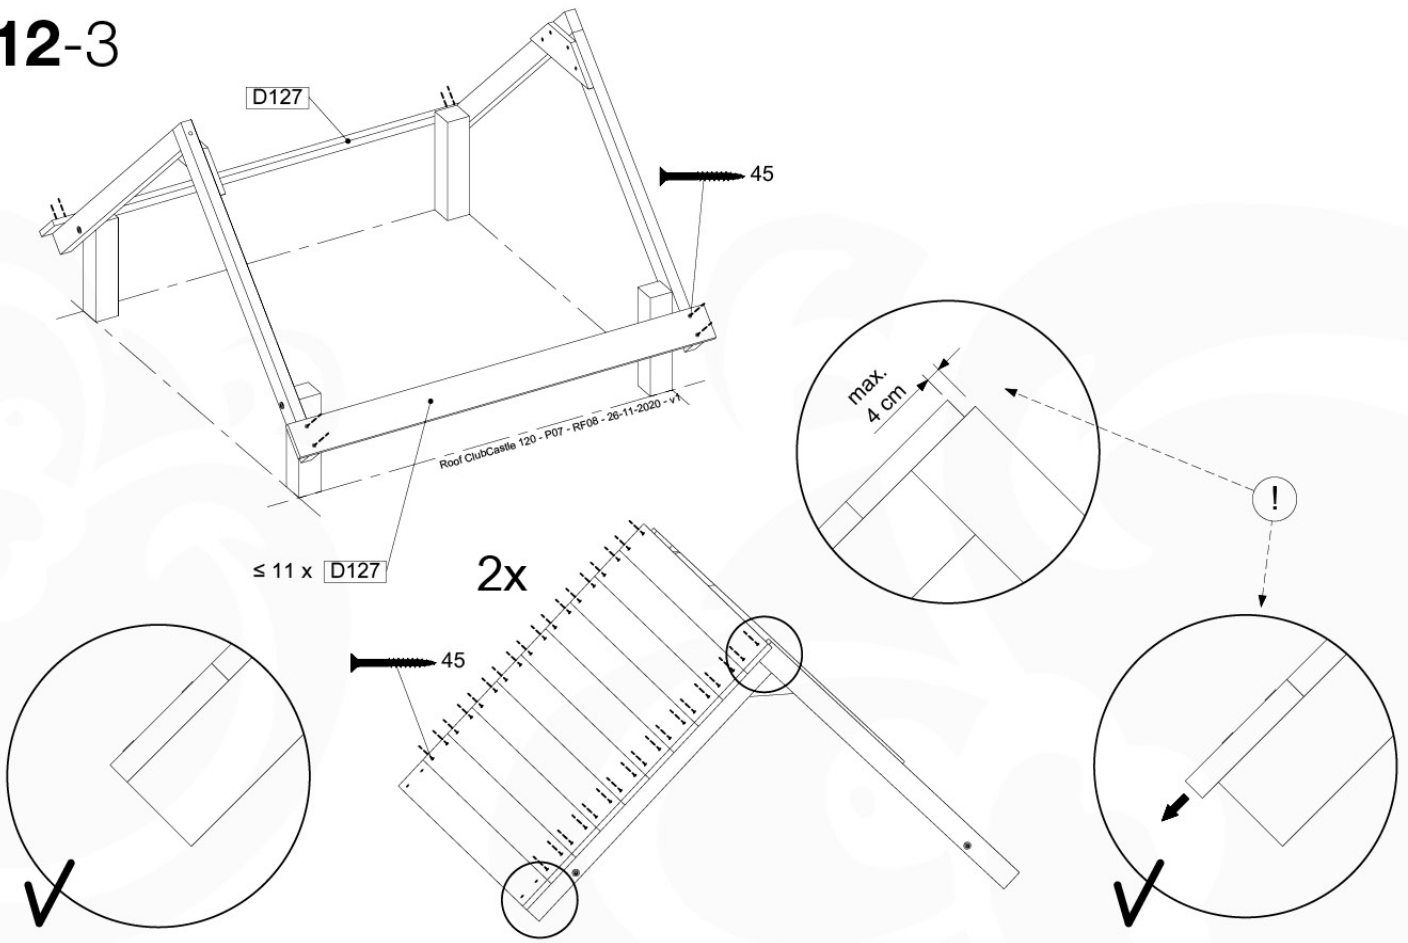

	PartNo	PartName	QTY.
Hardware Pack	001_417	Stealth Screw 8x80	4
	002_220	Gap Point Screw T25 - 5x45	100
	002_223	Gap Point Screw T25 - 5x80	8
Timber	C90	Beam 900 mm	2
	C96	Beam L=(900+beamheight) mm	2
	D65	Board 650 mm	1
	D127	Board 1270 mm	18-24

Roof ClubCastle 120 - P08 - RF08 - 26-11-2020 - v1

12-1

12-2

12-3

12-4

13 Ladder

LA15

	PartNo	PartName	QTY.
Hardware Pack	001_404	Stealth Screw 8x30	4
	002_219	Gap Point Screw T25 - 5x30	4
	002_220	Gap Point Screw T25 - 5x45	16
	002_223	Gap Point Screw T25 - 5x80	8
Other	005_03x	Ladder Rung Y/B/G/R	4
	005_522	Connection Bracket Mini Market	2
	022_835	Rung Cap	8
	120_102	Handgrip set (complete 2x)	1
Timber	C114	Beam 1140 mm	1
	C150	Beam 1500 mm	2
	C70	Beam 700 mm	1
	D65	Board 650 mm	2