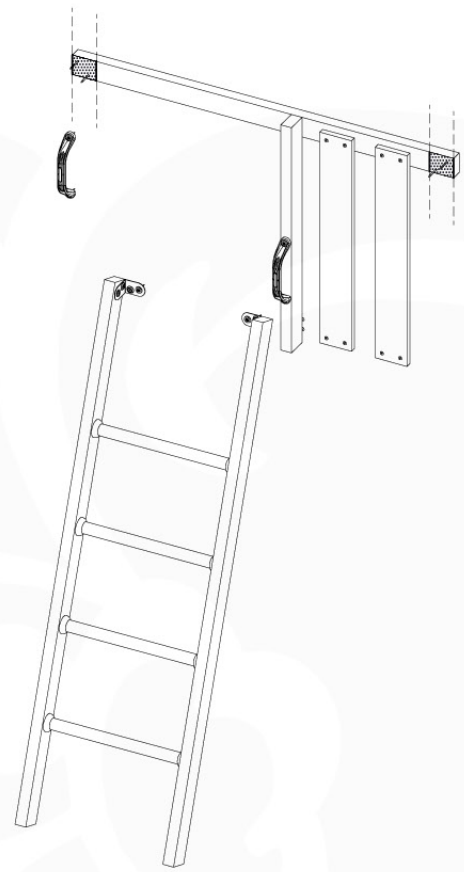

13 Ladder

LA15

	PartNo	PartName	QTY.
Hardware Pack	001_404	Stealth Screw 8x30	4
	002_219	Gap Point Screw T25 - 5x30	4
	002_220	Gap Point Screw T25 - 5x45	16
	002_223	Gap Point Screw T25 - 5x80	8
Other	005_03x	Ladder Rung Y/B/G/R	4
	005_522	Connection Bracket Mini Market	2
	022_835	Rung Cap	8
	120_102	Handgrip set (complete 2x)	1
Timber	C114	Beam 1140 mm	1
	C150	Beam 1500 mm	2
	C70	Beam 700 mm	1
	D65	Board 650 mm	2