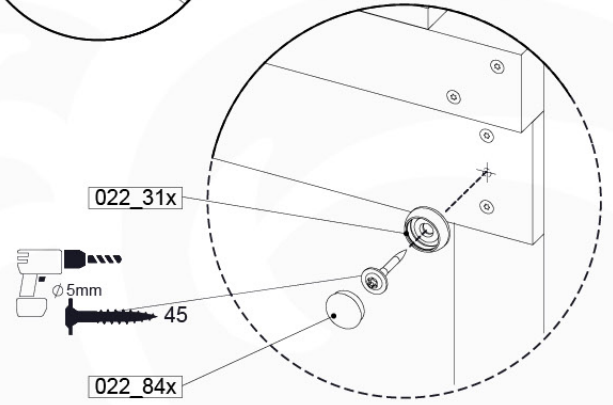

Extension Tower 115 115 - P04 - ET15 - 19-11-2021 - v1

08-Extended Tower ET15

08-1

A = B

08-2

08-3

08-4

09 Balustrade (1x)

BL03

	PartNo	PartName	QTY.
Hardware Pack	002_220	Gap Point Screw T25 - 5x45	24
	002_223	Gap Point Screw T25 - 5x80	4
Timber	C114	Beam 1140 mm	1
	D65	Board 650 mm	6

Balustrade 120 - P04 U - 8-10-2021 - v1.1