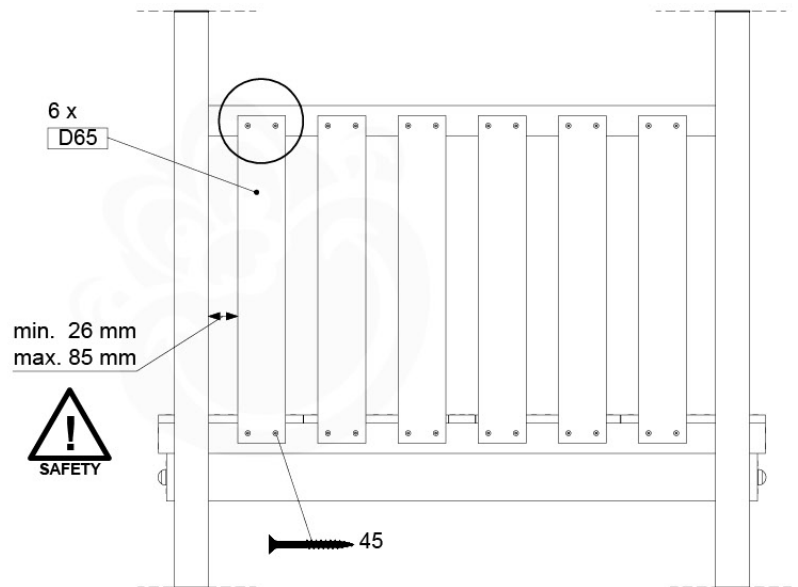

BL03

	PartNo	PartName	QTY.
Hardware Pack	002_220	Gap Point Screw T25 - 5x45	24
	002_223	Gap Point Screw T25 - 5x80	4
Timber	C114	Beam 1140 mm	1
	D65	Board 650 mm	6

Balustrade 120 - P04 U - 8-10-2021 - v1.1

09-1

Balustrade 120 - P04 U - 8-10-2021 - v1.1

10 Balustrade (2x)

BL04

	PartNo	PartName	QTY.
Hardware Pack	002_220	Gap Point Screw T25 - 5x45	24
	002_223	Gap Point Screw T25 - 5x80	4
Timber	C114	Beam 1140 mm	1
	D65	Board 650 mm	6