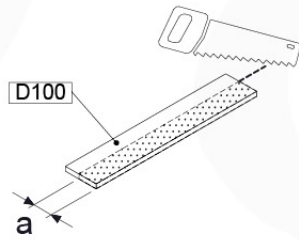

Extension Tower 115 115 - P04 - ET15 - 19-11-2021 - v1

08-Extended Tower ET15

08-1

A = B

08-2

08-3

08-4

09 Balustrade (1x)

BL03

	PartNo	PartName	QTY.
Hardware Pack	002_220	Gap Point Screw T25 - 5x45	24
	002_223	Gap Point Screw T25 - 5x80	4
Timber	C114	Beam 1140 mm	1
	D65	Board 650 mm	6

Balustrade 120 - P04 U - 8-10-2021 - v1.1