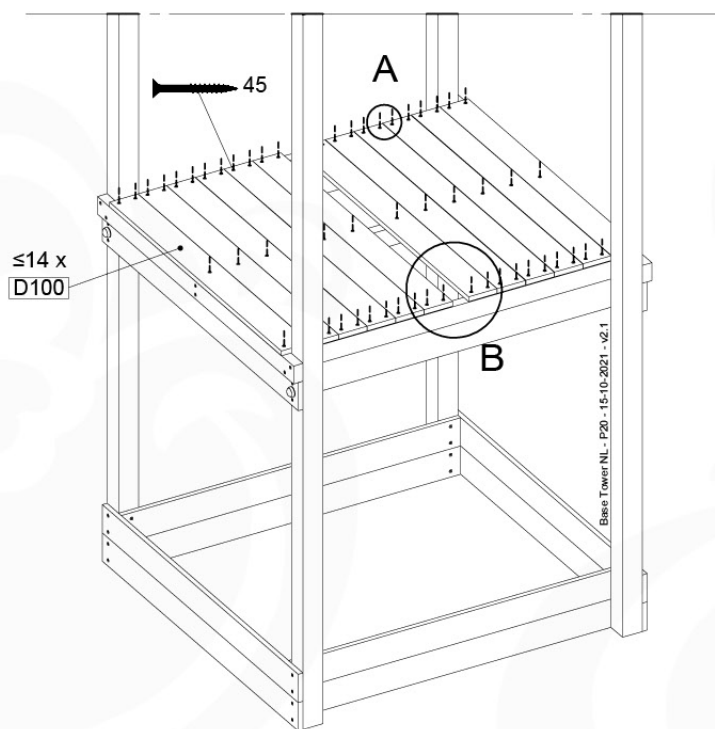

06 Playground Foundation

FD07

07 Base Tower

BT15

	PartNo	PartName	QTY.
Hardware Pack	001_406	Stealth Screw 8x45	6
	001_417	Stealth Screw 8x80	4
	002_220	Gap Point Screw T25 - 5x45	118
	002_223	Gap Point Screw T25 - 5x80	20
	022_31x	bpc-base version 3	8
	022_84x	bpc cover	8
Other	007_001	Ground-anchor	2
Timber	A270	Post 70x70 L2700	4
	C114	Beam 1140 mm	5
	D100	Board 1000 mm	14
	D114	Board 1140 mm	12

Base Tower NL - P09 - BT15 - 15-10-2021 - v2.1

07-1

Base Tower NL - P17 - BT15 - 15-10-2021 - v2.1

07-2

07-3

07-4

08 Extended Tower

ET15

	PartNo	PartName	QTY.
Hardware pack	001_406	Stealth Screw 8x45	4
	001_417	Stealth Screw 8x80	2
	002_220	Gap Point Screw T25 - 5x45	106
	002_223	Gap Point Screw T25 - 5x80	16
Other	007_001	Ground-anchor	2
	022_31x	bpc-base version 3	4
	022_84x	bpc cover	4
Timber	A220	Post 70x70 L2200	2
	C114	Beam 1140 mm	4
	D100	Board 1000 mm	14
	D114	Board 1140 mm	9