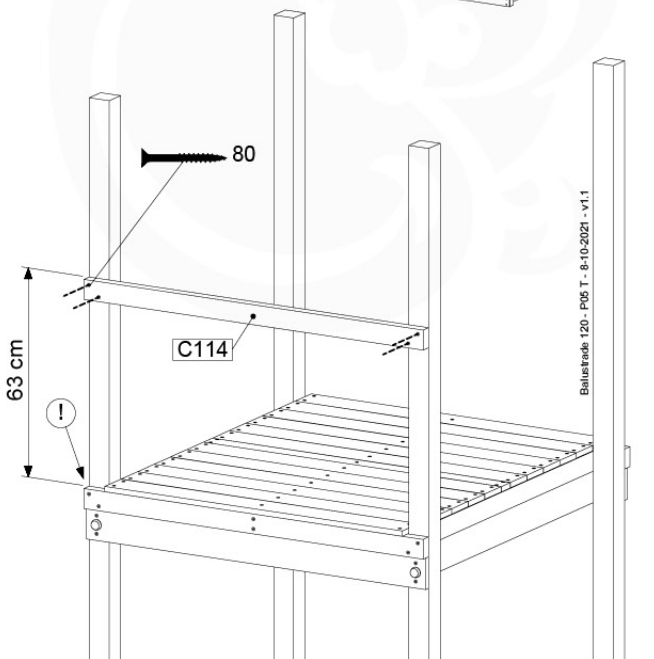

Balustrade 120 - P06 T - 8-10-2021 - v1.1