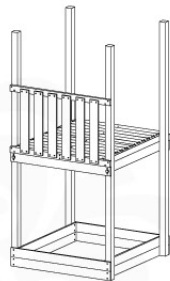

BL03

	PartNo	PartName	QTY.
Hardware Pack	002_220	Gap Point Screw T25 - 5x45	24
	002_223	Gap Point Screw T25 - 5x80	4
Timber	C114	Beam 1140 mm	1
	D65	Board 650 mm	6

Balustrade 120 - P04 U - 8-10-2021 - v1.1

09-1

Balustrade 120 - P04 U - 8-10-2021 - v1.1

10 Balustrade (2x)

BL04

	PartNo	PartName	QTY.
Hardware Pack	002_220	Gap Point Screw T25 - 5x45	24
	002_223	Gap Point Screw T25 - 5x80	4
Timber	C114	Beam 1140 mm	1
	D65	Board 650 mm	6

Balustrade 120 - P03 T - 8-10-2021 - v1.1

10-1

HARDWARE PACK TOWER → 80

Balustrade 120 - P06 T - 8-10-2021 - v1.1

min. 26 mm
max. 70 mm

min. 26 mm
max. 85 mm

6 x D65

45