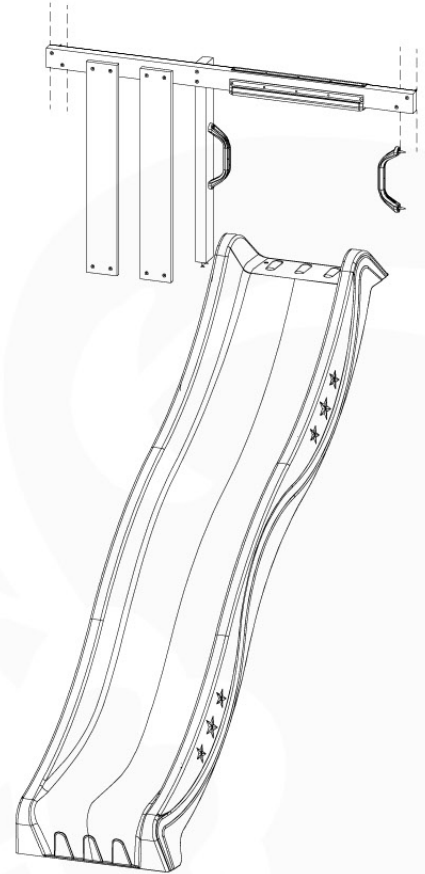

17 Slide Set

SL13

	PartNo	PartName	QTY.
Hardware Pack	000_101	Nail Pan Head	10
	002_220	Gap Point Screw T25 - 5x45	8
	002_223	Gap Point Screw T25 - 5x80	8
	002_308	Gap Point Screw T25 - 5x20	2
Other	120_102	Handgrip set (complete 2x)	1
	123_200	Bumperpad	1
	324_xxx 334_xxx	Wavy Star Slide XL 2200 mm / Wavy Star Slide XXL 2650 mm	1
Timber	C114	Beam 1140 mm	1
	C70	Beam 700 mm	1
	D65	Board 650 mm	2