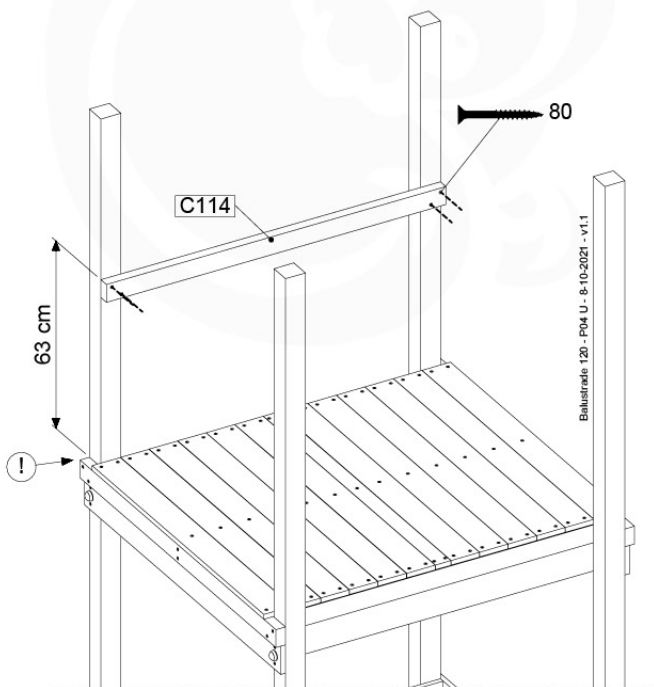

09-1

Balustrade 120 - P04 U - 8-10-2021 - v1.1