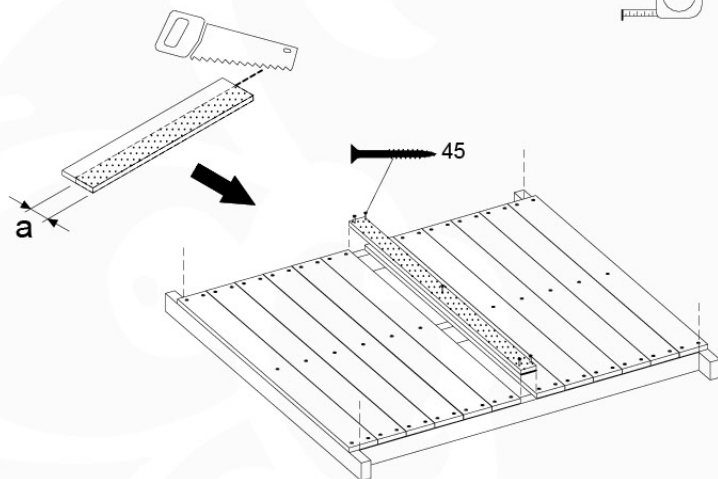

06 Playground Foundation

FD07

07 Base Tower

BT15

	PartNo	PartName	QTY.
Hardware Pack	001_406	Stealth Screw 8x45	6
	001_417	Stealth Screw 8x80	4
	002_220	Gap Point Screw T25 - 5x45	118
	002_223	Gap Point Screw T25 - 5x80	20
	022_31x	bpc-base version 3	8
	022_84x	bpc cover	8
Other	007_001	Ground-anchor	2
Timber	A270	Post 70x70 L2700	4
	C114	Beam 1140 mm	5
	D100	Board 1000 mm	14
	D114	Board 1140 mm	12

Base Tower NL - P09 - BT15 - 15-10-2021 - v2.1

07-1

Base Tower NL - P17 - BT15 - 15-10-2021 - v2.1

07-2

07-3

07-4

08 Extended Tower

ET15