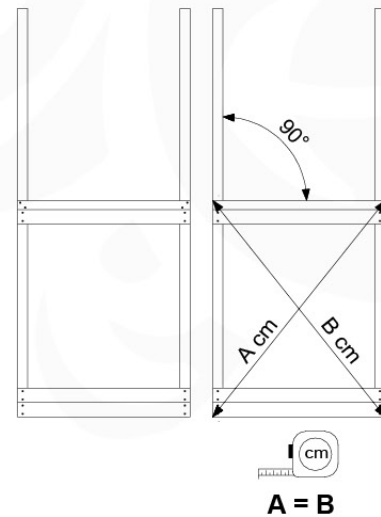

06 Playground Foundation

FD07

07 Base Tower

BT15

	PartNo	PartName	QTY.
Hardware Pack	001_406	Stealth Screw 8x45	6
	001_417	Stealth Screw 8x80	4
	002_220	Gap Point Screw T25 - 5x45	118
	002_223	Gap Point Screw T25 - 5x80	20
	022_31x	bpc-base version 3	8
	022_84x	bpc cover	8
Other	007_001	Ground-anchor	2
Timber	A270	Post 70x70 L2700	4
	C114	Beam 1140 mm	5
	D100	Board 1000 mm	14
	D114	Board 1140 mm	12

Base Tower NL - P09 - BT15 - 15-10-2021 - v2.1

07-1

Base Tower NL - P17 - BT15 - 15-10-2021 - v2.1

07-2

07-3

07-4

08 Extended Tower

ET15