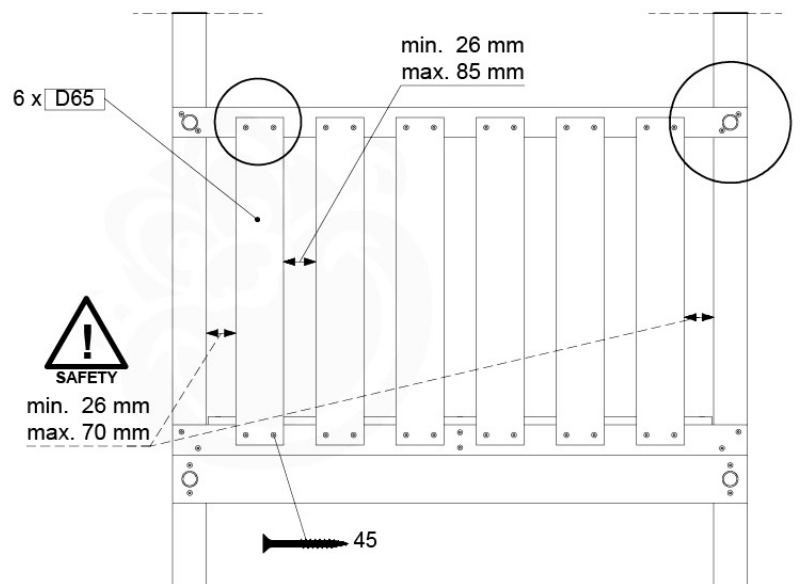

09-1

Balustrade 120 - P04 U - 8-10-2021 - v1.1

10 Balustrade (2x)

BL04

	PartNo	PartName	QTY.
Hardware Pack	002_220	Gap Point Screw T25 - 5x45	24
	002_223	Gap Point Screw T25 - 5x80	4
Timber	C114	Beam 1140 mm	1
	D65	Board 650 mm	6

Balustrade 120 - P03 T - 8-10-2021 - v1.1

10-1

HARDWARE PACK TOWER → 80

Balustrade 120 - P06 T - 8-10-2021 - v1.1

min. 26 mm
max. 70 mm

min. 26 mm
max. 85 mm

6 x D65

45