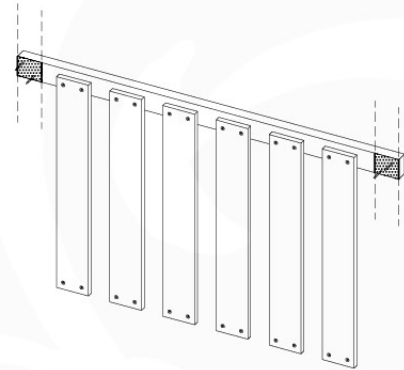

Extension Tower 115 115 - P04 - ET15 - 19-11-2021 - v1

08-Extended Tower ET15

08-1

A = B

08-2

08-3

08-4

09 Balustrade (1x)

BL03

	PartNo	PartName	QTY.
Hardware Pack	002_220	Gap Point Screw T25 - 5x45	24
	002_223	Gap Point Screw T25 - 5x80	4
Timber	C114	Beam 1140 mm	1
	D65	Board 650 mm	6

Balustrade 120 - P04 U - 8-10-2021 - v1.1