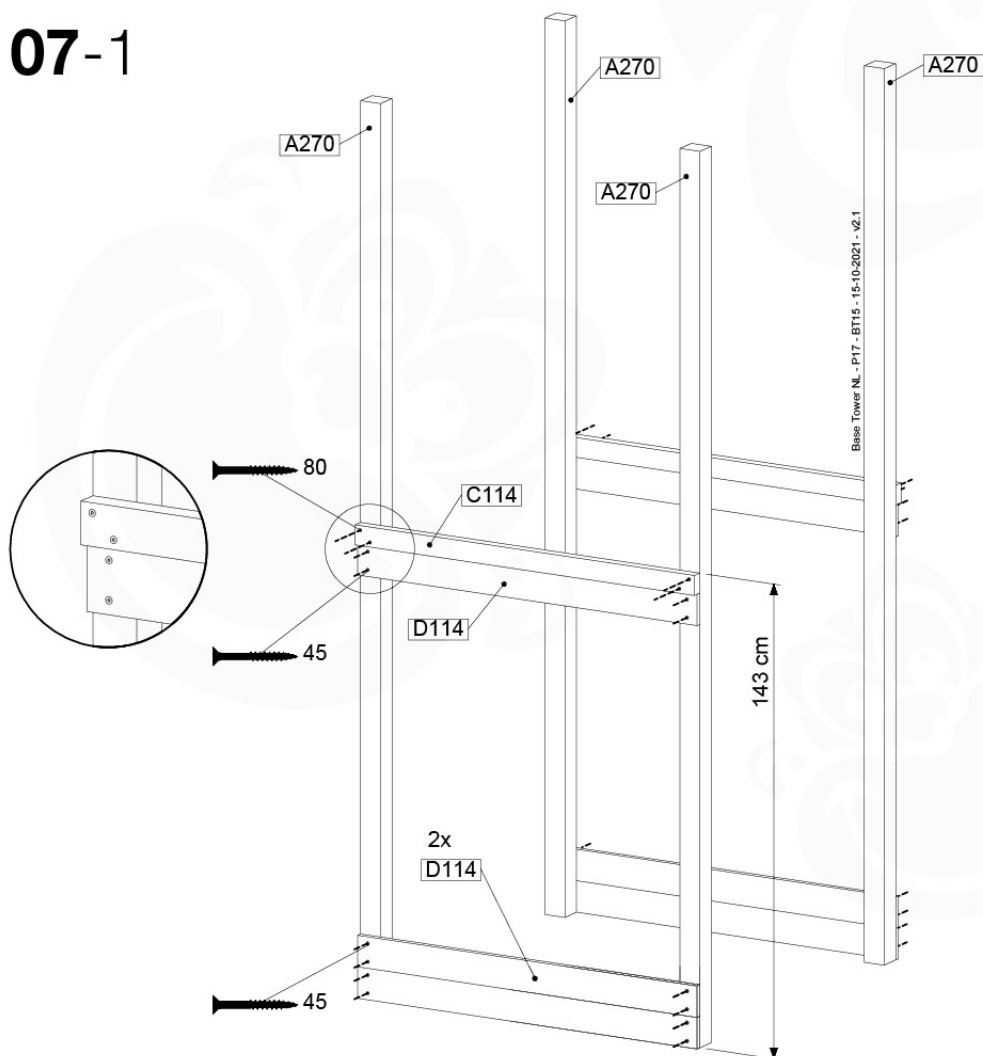

06 Playground Foundation

FD07

07 Base Tower

BT15

	PartNo	PartName	QTY.
Hardware Pack	001_406	Stealth Screw 8x45	6
	001_417	Stealth Screw 8x80	4
	002_220	Gap Point Screw T25 - 5x45	118
	002_223	Gap Point Screw T25 - 5x80	20
	022_31x	bpc-base version 3	8
	022_84x	bpc cover	8
Other	007_001	Ground-anchor	2
Timber	A270	Post 70x70 L2700	4
	C114	Beam 1140 mm	5
	D100	Board 1000 mm	14
	D114	Board 1140 mm	12

Base Tower NL - P09 - BT15 - 15-10-2021 - v2.1

07-1

Base Tower NL - P17 - BT15 - 15-10-2021 - v2.1

07-2

07-3

07-4

08 Extended Tower

ET15