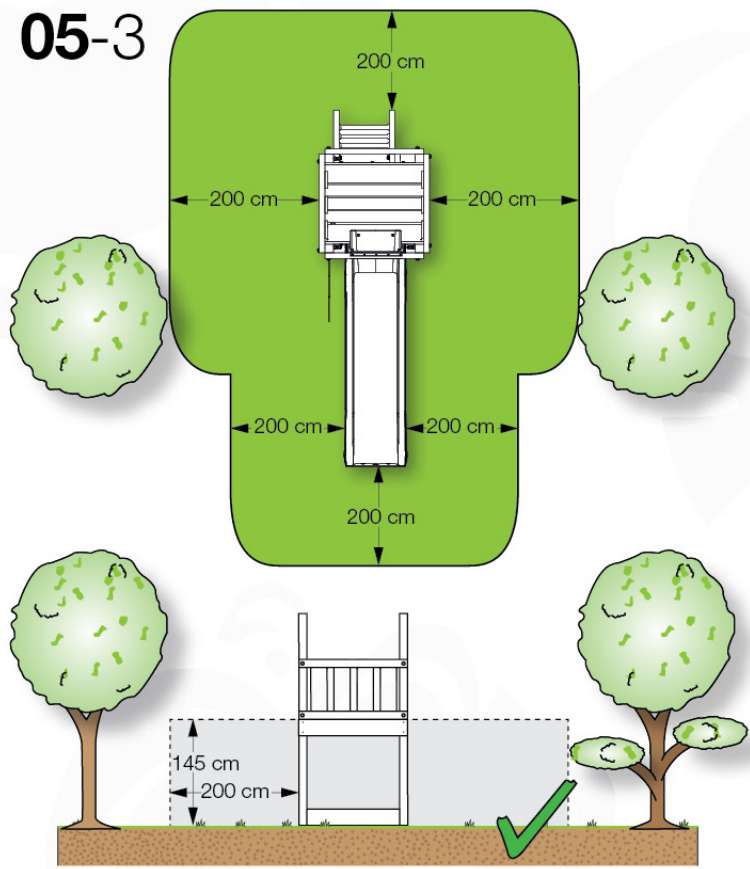

05 Safe Playground Planning

05-1

05-2

05-3

05-4

05-5