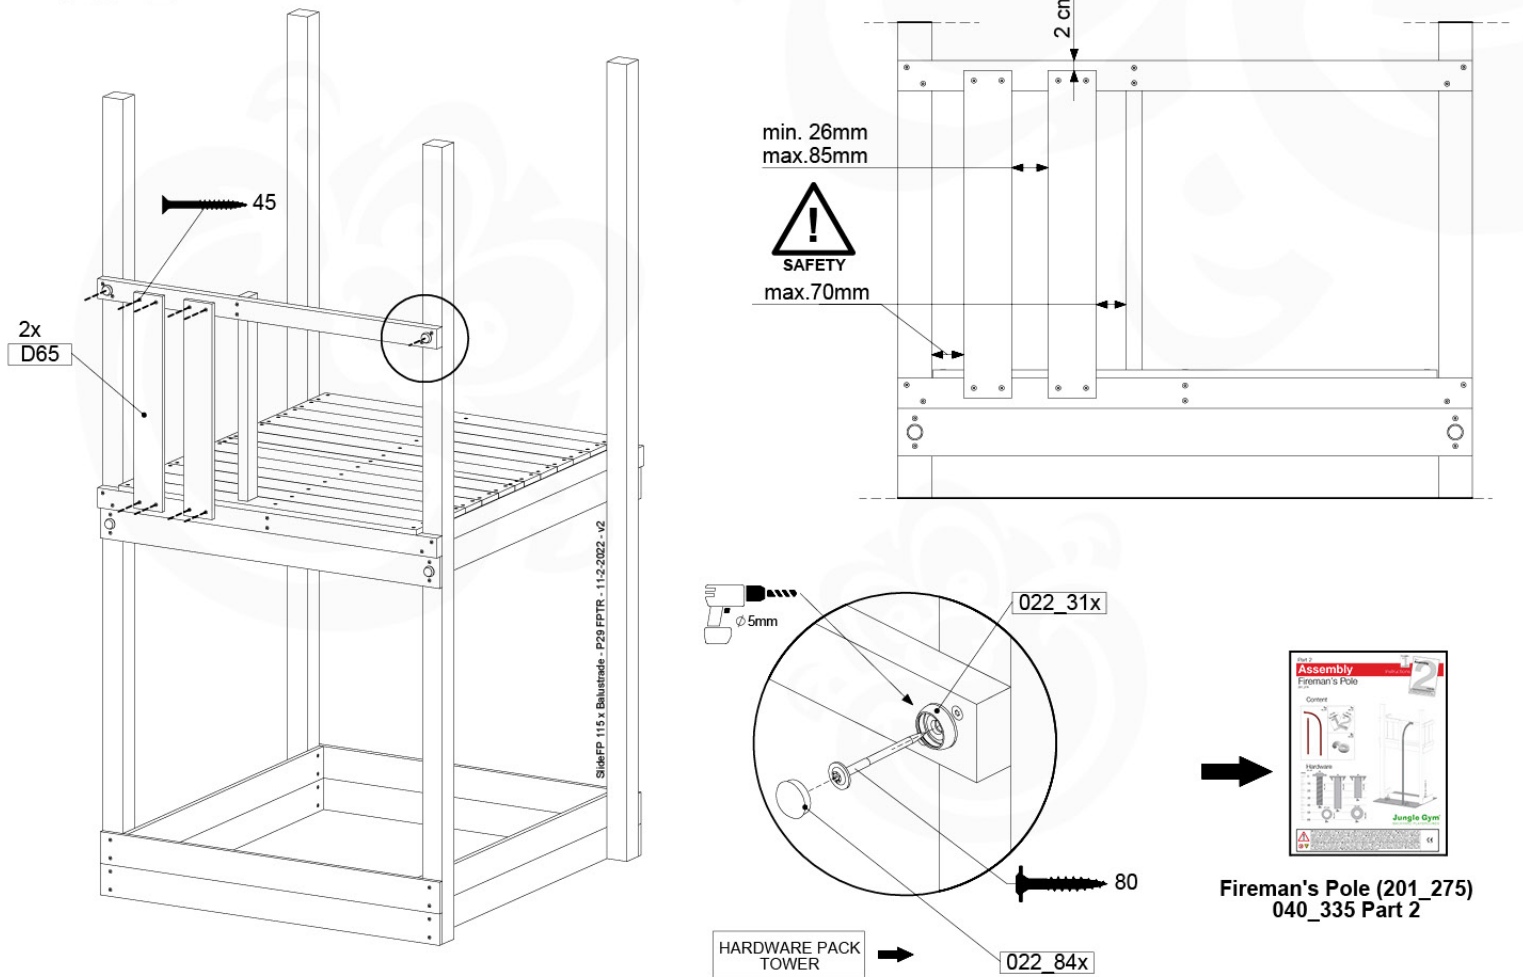

18-2

Fireman's Pole (201_275)
040_335 Part 2