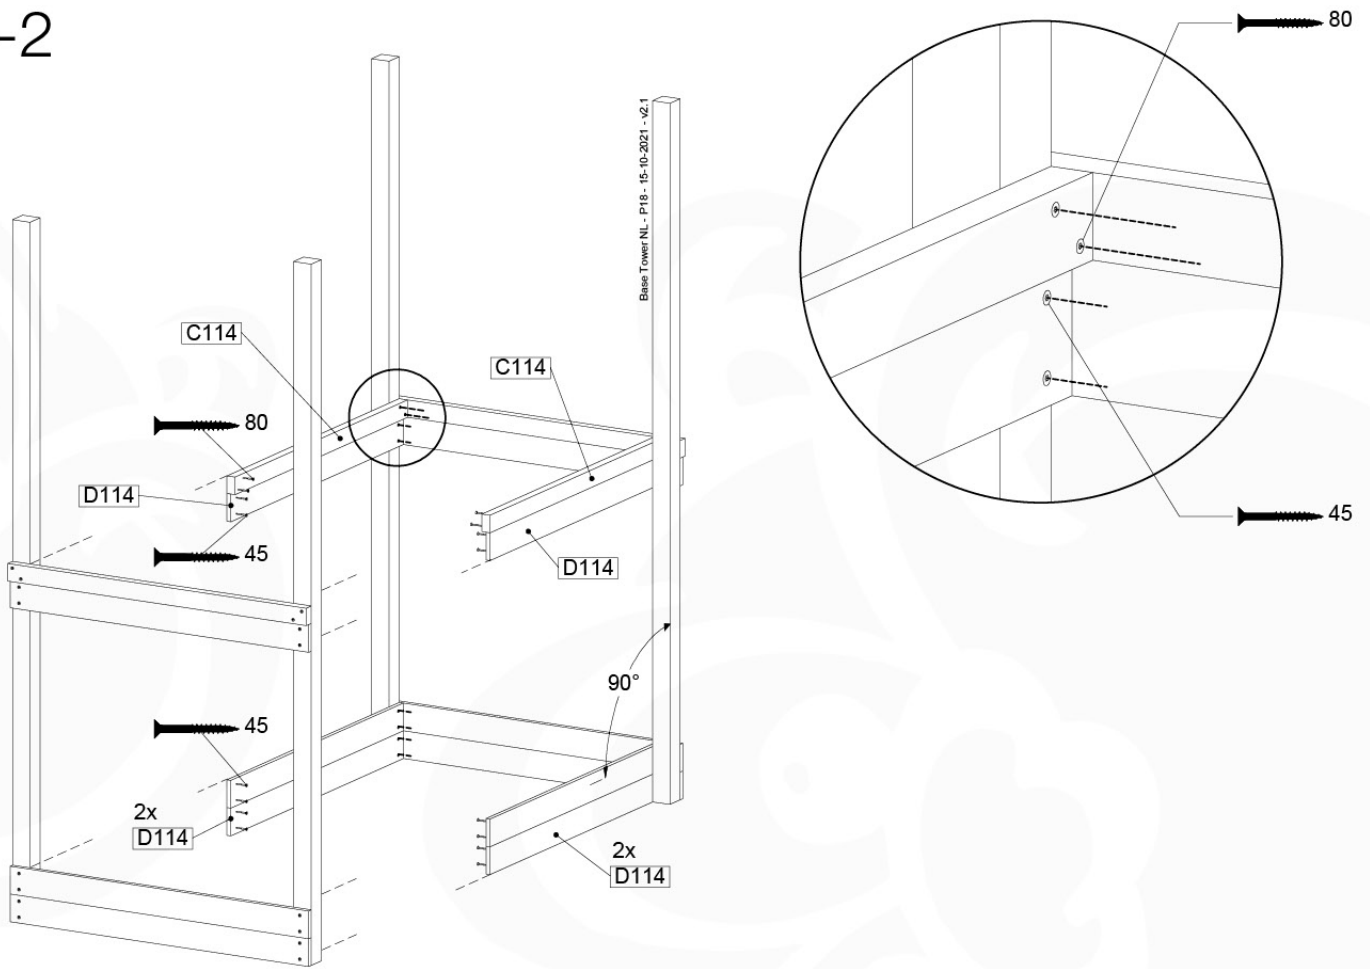

06 Playground Foundation

FD07

07 Base Tower

BT15

	PartNo	PartName	QTY.
Hardware Pack	001_406	Stealth Screw 8x45	6
	001_417	Stealth Screw 8x80	4
	002_220	Gap Point Screw T25 - 5x45	118
	002_223	Gap Point Screw T25 - 5x80	20
	022_31x	bpc-base version 3	8
	022_84x	bpc cover	8
Other	007_001	Ground-anchor	2
Timber	A270	Post 70x70 L2700	4
	C114	Beam 1140 mm	5
	D100	Board 1000 mm	14
	D114	Board 1140 mm	12

Base Tower NL - P09 - BT15 - 15-10-2021 - v2.1

07-1

Base Tower NL - P17 - BT15 - 15-10-2021 - v2.1

07-2

07-3

07-4

08 Extended Tower

ET15

	PartNo	PartName	QTY.
Hardware pack	001_406	Stealth Screw 8x45	4
	001_417	Stealth Screw 8x80	2
	002_220	Gap Point Screw T25 - 5x45	106
	002_223	Gap Point Screw T25 - 5x80	16
Other	007_001	Ground-anchor	2
	022_31x	bpc-base version 3	4
	022_84x	bpc cover	4
Timber	A220	Post 70x70 L2200	2
	C114	Beam 1140 mm	4
	D100	Board 1000 mm	14
	D114	Board 1140 mm	9