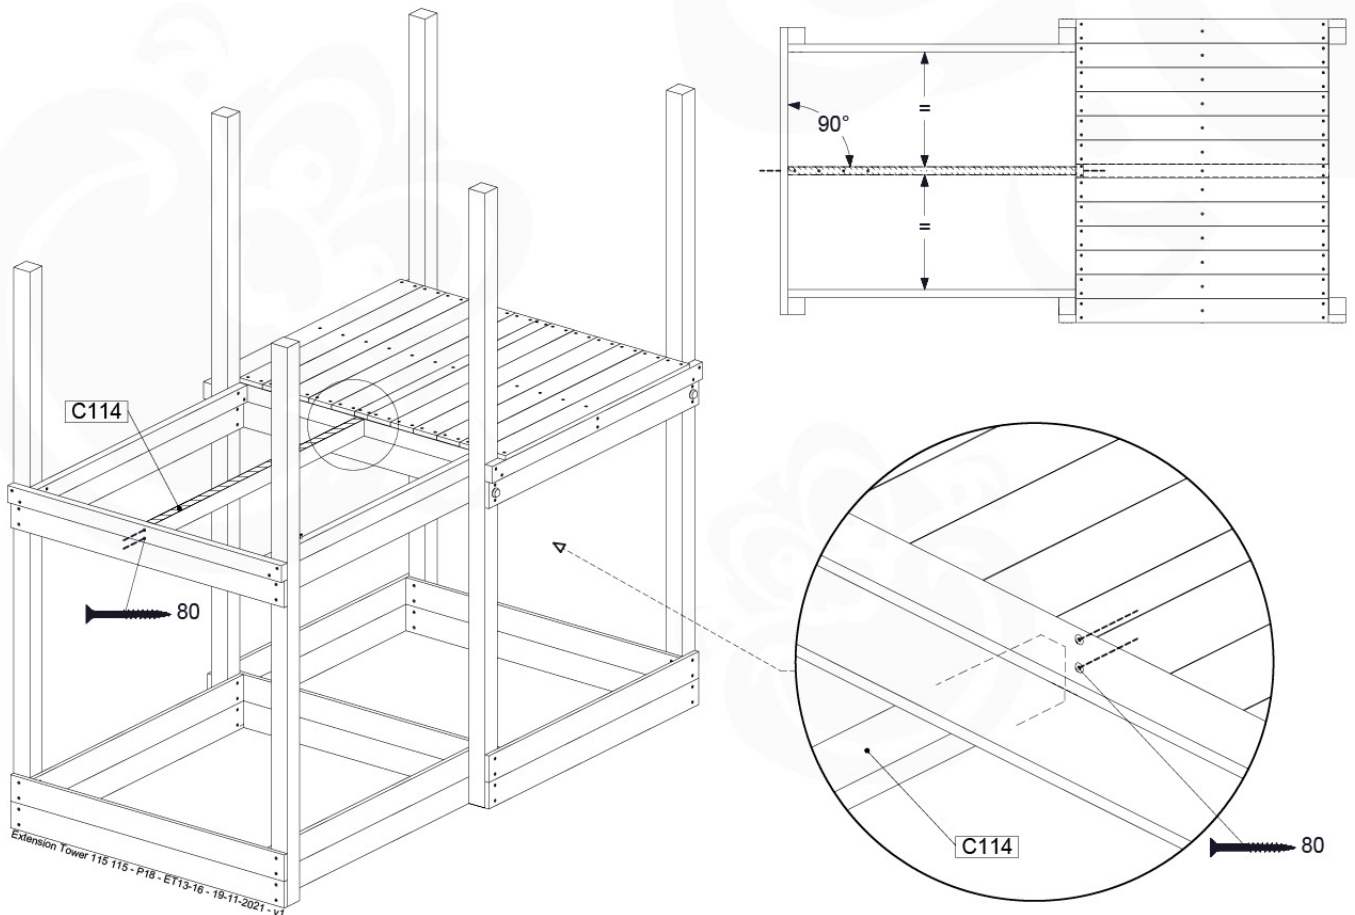

Extension Tower 115 115 - P04 - ET15 - 19-11-2021 - v1

08-Extended Tower ET15

08-1

A = B

08-2

08-3

08-4

09 Balustrade (1x)

BL03

	PartNo	PartName	QTY.
Hardware Pack	002_220	Gap Point Screw T25 - 5x45	24
	002_223	Gap Point Screw T25 - 5x80	4
Timber	C114	Beam 1140 mm	1
	D65	Board 650 mm	6

Balustrade 120 - P04 U - 8-10-2021 - v1.1