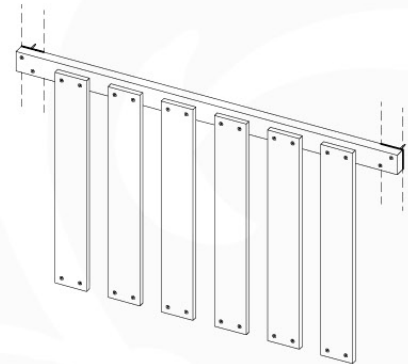

09-1

Balustrade 120 - P04 U - 8-10-2021 - v1.1

10 Balustrade (2x)

BL04

	PartNo	PartName	QTY.
Hardware Pack	002_220	Gap Point Screw T25 - 5x45	24
	002_223	Gap Point Screw T25 - 5x80	4
Timber	C114	Beam 1140 mm	1
	D65	Board 650 mm	6