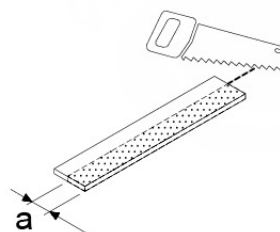

06 Playground Foundation

FD10

07 Base Tower

BT20

	PartNo	PartName	QTY.
Hardware pack	001_406	Stealth Screw 8x45	6
	001_417	Stealth Screw 8x80	4
	002_220	Gap Point Screw T25 - 5x45	135
	002_223	Gap Point Screw T25 - 5x80	40
Other	007_001	Ground-anchor	2
	022_31x	bpc-base version 3	8
	022_84x	bpc cover	8
Timber	B270	Post 90x90 L2700	4
	C141	Beam 1410 mm	10
	D123	Board 1230 mm	17
	D141	Board 1410 mm	12

DL 145 Base Tower BT20 - P02 BT20 - 17-11-2021 - v1.0

07-1

07-2

07-3

07-4

08 Balustrade

BL05

Balustrade 140 - P02 U - 1401/2022 - v1.0

	PartNo	PartName	QTY.
Hardware pack	002_220	Gap Point Screw T25 - 5x45	28
Timber	D65	Board 650 mm	7

08-1

09 Balustrade

BL06

	PartNo	PartName	QTY.
Hardware pack	002_220	Gap Point Screw T25 - 5x45	28
Timber	D65	Board 650 mm	7