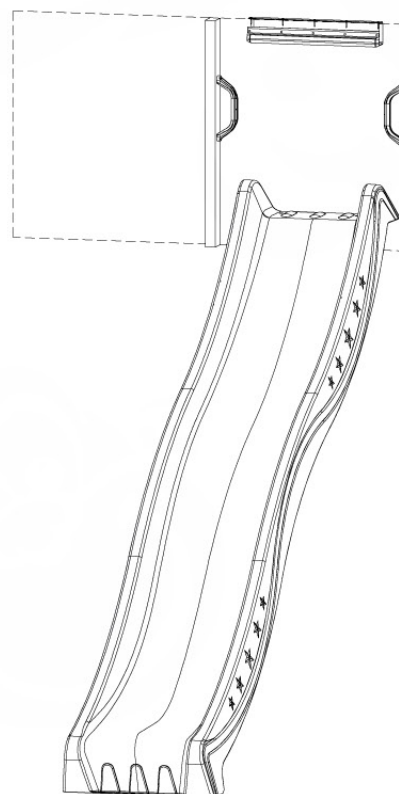

Wavy Star Slide XXL

- 334_100 Yellow
- 334_200 Blue
- 334_300 Green
- 334_400 Red
- 334_500 Fuchsia
- 334_600 Dark Green

Fireman's Pole

201_275

15 Slide Set

SL27

SL27

	PartNo	PartName	QTY.
Hardware pack	000_101	Nail Pan Head	10
	002_223	Gap Point Screw T25 - 5x80	4
	002_308	Gap Point Screw T25 - 5x20	2
Other	120_102	Handgrip set (complete 2x)	1
	123_200	Bumperpad	1
	334_xxx /324_xxx	Wavy Star Slide XXL 2650 mm / Wavy Star Slide XL 2200 mm	1
Timber	C70	Beam 700 mm	1