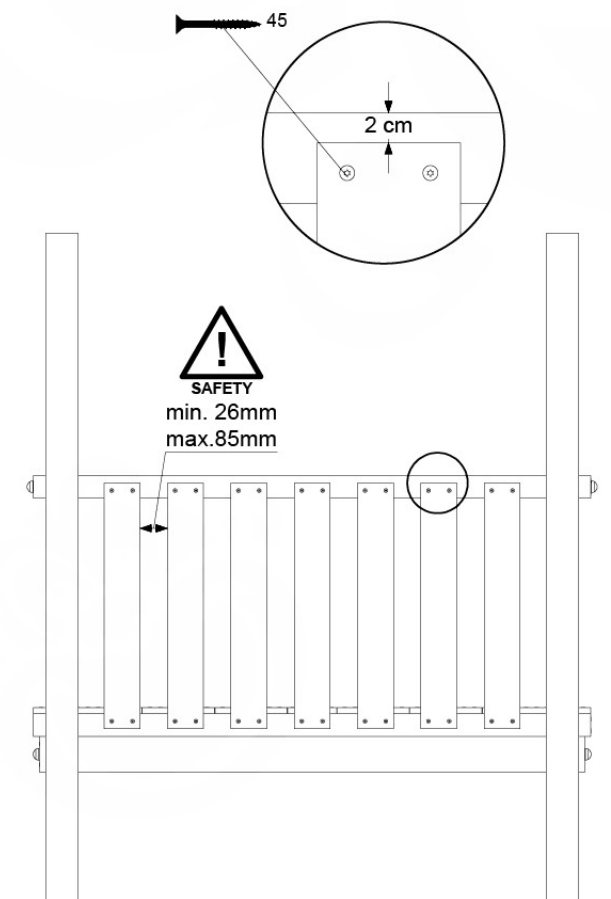

06 Playground Foundation

FD10

07 Base Tower

BT20

	PartNo	PartName	QTY.
Hardware pack	001_406	Stealth Screw 8x45	6
	001_417	Stealth Screw 8x80	4
	002_220	Gap Point Screw T25 - 5x45	135
	002_223	Gap Point Screw T25 - 5x80	40
Other	007_001	Ground-anchor	2
	022_31x	bpc-base version 3	8
	022_84x	bpc cover	8
Timber	B270	Post 90x90 L2700	4
	C141	Beam 1410 mm	10
	D123	Board 1230 mm	17
	D141	Board 1410 mm	12

DL 145 Base Tower BT20 - P02 BT20 - 17-11-2021 - v1.0

07-1

07-2

07-3

07-4

08 Balustrade

BL05

Balustrade 140 - P02 U - 1401/2022 - v1.0

	PartNo	PartName	QTY.
Hardware pack	002_220	Gap Point Screw T25 - 5x45	28
Timber	D65	Board 650 mm	7

08-1

09 Balustrade

BL06

	PartNo	PartName	QTY.
Hardware pack	002_220	Gap Point Screw T25 - 5x45	28
Timber	D65	Board 650 mm	7