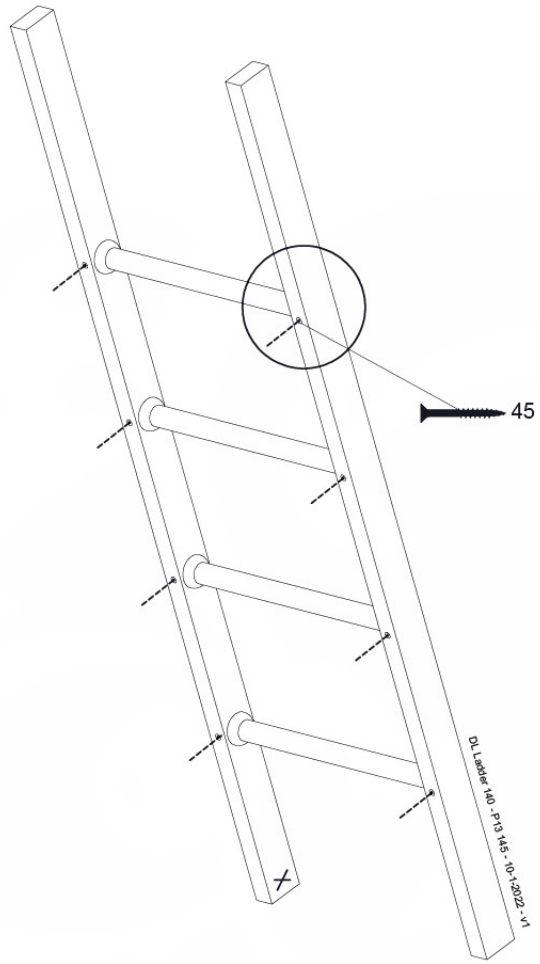

DL Ladder 140 - P08 UL 145 - 10-1-2022 - v1

12-1

DL Ladder 140 - P11 145 - 10-1-2022 - v1

12-2

12-3

12-4

12-5

13 Roof

RF18

	PartNo	PartName	QTY.
hardware pack	002_223	Gap Point Screw T25 - 5x80	52
	002_308	Gap Point Screw T25 - 5x20	21
	023_031	Finishing Washer GPS 5.0	21
Other	123_222	Sheet Canvas Challenger line 1200x1850	2
Timber	C56	Beam 560 mm	4
	C141	Beam 1410 mm	7
	C186	Beam 1860 mm	2