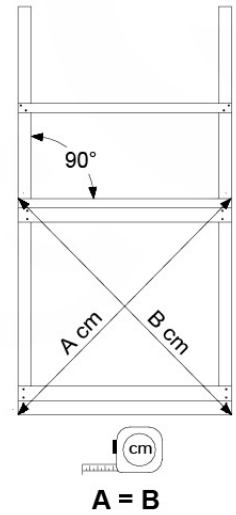

07 Base Tower

BT20

	PartNo	PartName	QTY.
Hardware pack	001_406	Stealth Screw 8x45	6
	001_417	Stealth Screw 8x80	4
	002_220	Gap Point Screw T25 - 5x45	135
	002_223	Gap Point Screw T25 - 5x80	40
Other	007_001	Ground-anchor	2
	022_31x	bpc-base version 3	8
	022_84x	bpc cover	8
Timber	B270	Post 90x90 L2700	4
	C141	Beam 1410 mm	10
	D123	Board 1230 mm	17
	D141	Board 1410 mm	12

07-1