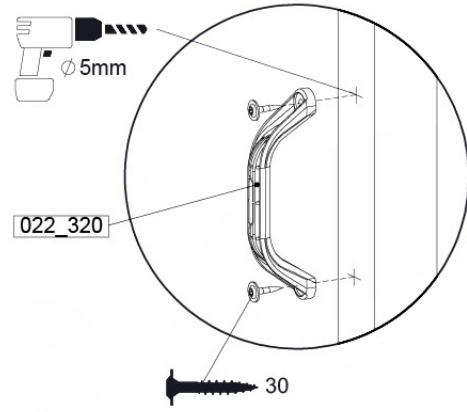

DL Half Balustrade 70/140 - P04 TL - 1401/2022 - v1

10-1

DL Half Balustrade 70/140 - P08 TL - 1401/2022 - v1

SAFETY
min. 26mm
max. 85mm

11 Rock Wall

RW20

	PartNo	PartName	QTY.
Hardware pack	001_102	Washer Head Screw T40 M8x30	10
	002_220	Gap Point Screw T25 - 5x45	32
	002_223	Gap Point Screw T25 - 5x80	5
	003_010	M8 spring lock washer	10
	004_050	M8 22mm Drive in Nut	10
Other	022_50x	Climbing Rock	5
	120_102	Handgrip set (complete 2x)	1
Timber	C206	Beam 2060 mm	1
	D65	Board 650 mm	7

DL Rockwall 140 - P05 TR 145 - 17-1-2022 - v1

11-1

11-2

11-3

11-4

12 Ladder

LA23

	PartNo	PartName	QTY.
Hardware pack	001_404	Stealth Screw 8x30	4
	002_219	Gap Point Screw T25 - 5x30	4
	002_220	Gap Point Screw T25 - 5x45	8
	002_223	Gap Point Screw T25 - 5x80	4
Other	005_03x	Ladder Rung Y/B/G/R	4
	005_522	Connection Bracket Mini Market	2
	022_835	Rung Cap	8
	120_102	Handgrip set (complete 2x)	1
Timber	C70	Beam 700 mm	1
	C150	Beam 1500 mm	2