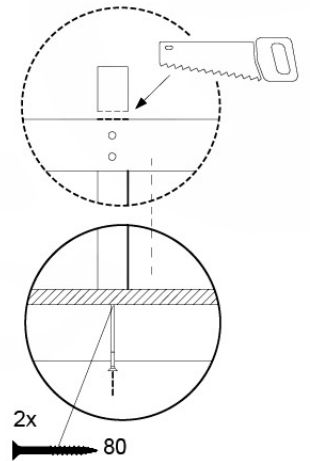

10 Balustrade

BL09

	PartNo	PartName	QTY.
Hardware pack	002_220	Gap Point Screw T25 - 5x45	12
	002_223	Gap Point Screw T25 - 5x80	4
Timber	C70	Beam 700 mm	1
	D65	Board 650 mm	3

DL Half Balustrade 70/140 - P04 TL - 1401/2022 - v1

10-1

SAFETY
min. 26mm
max. 85mm