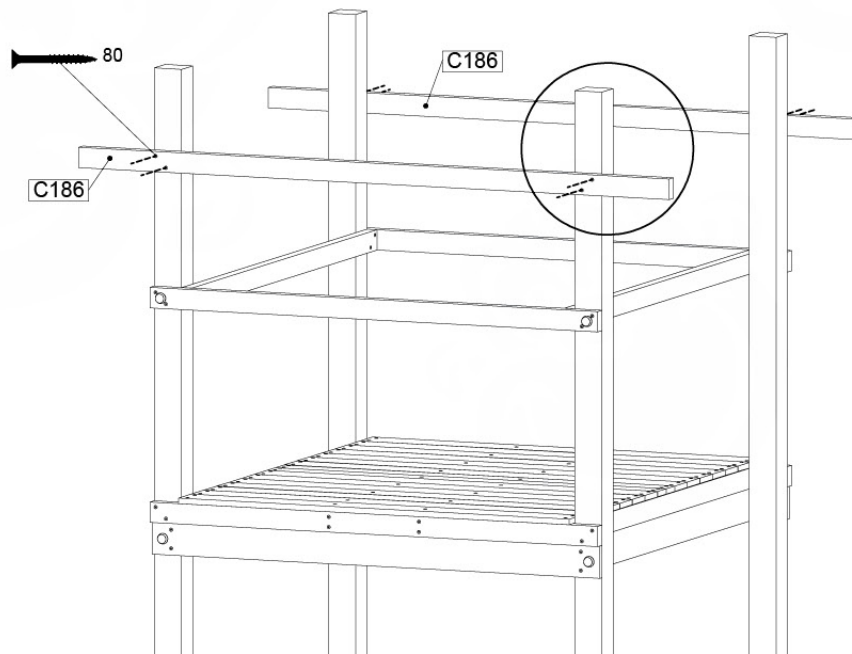

13 Roof

RF18

	PartNo	PartName	QTY.
hardware pack	002_223	Gap Point Screw T25 - 5x80	52
	002_308	Gap Point Screw T25 - 5x20	21
	023_031	Finishing Washer GPS 5.0	21
Other	123_222	Sheet Canvas Challenger line 1200x1850	2
Timber	C56	Beam 560 mm	4
	C141	Beam 1410 mm	7
	C186	Beam 1860 mm	2

Roof Fort 140 - P02 - 24/12/2021 - v1.0

13-1

Roof Fort 140 - P03 - 24/12/2021 - v1.0