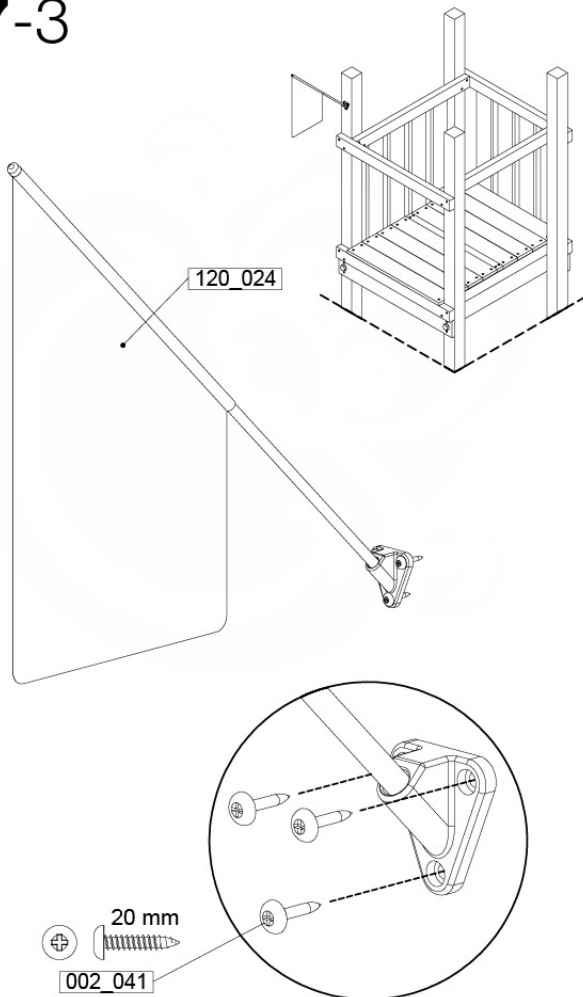

17 Accessories

AC01

(194_119)

	PartNo	PartName	QTY.
Hardware Pack 100_617	001_406	Stealth Screw 8x45	1
	002_041	Dome head screw 4.5 x 20 mm	3
	002_042	Dome head screw 3.5 x 13mm	4
	002_219	Gap Point Screw T25 - 5x30	2
Other	022_300	Steering Wheel	1
	022_800	Rail P/T 105	1
	022_910	Sandpad	1
	103_901	Logo ID Plate	1
	104_107	Tool Set Climbing Units	1
	120_024	Tower Flag	1
	122_302	Telescope	1

Accessory set - P02 - 28-9-2021 - v4

17-1

17-2

Accessory set - P03 - 28-9-2021 - v4

17-3

17-4

Accessory set - P04 - 28-9-2021 - v4

17-5