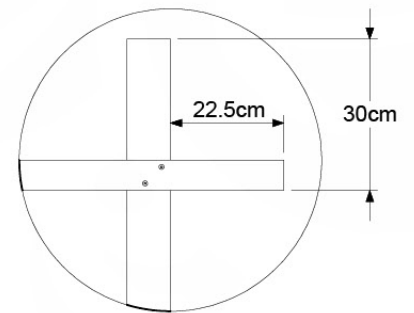

13 Roof

RF18

	PartNo	PartName	QTY.
hardware pack	002_223	Gap Point Screw T25 - 5x80	52
	002_308	Gap Point Screw T25 - 5x20	21
	023_031	Finishing Washer GPS 5.0	21
Other	123_222	Sheet Canvas Challenger line 1200x1850	2
Timber	C56	Beam 560 mm	4
	C141	Beam 1410 mm	7
	C186	Beam 1860 mm	2

Roof Fort 140 - P02 - 24/12/2021 - v1.0

13-1

Roof Fort 140 - P03 - 24/12/2021 - v1.0