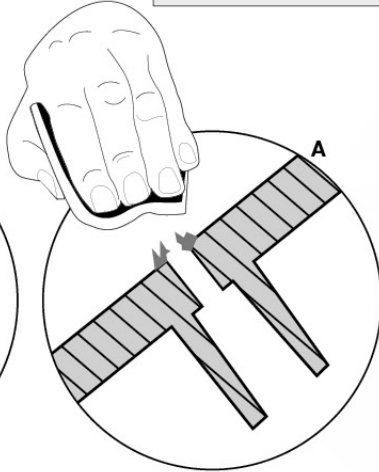

15-5

16 Firemans Pole

FP26

(201_275)

	PartNo	PartName	QTY.
Other	201_275	Fireman's Pole kit	1
Timber	C70	Beam 700 mm	1

DL_Fireman's Pole 70 - R03.UR - 64-2022 - v1