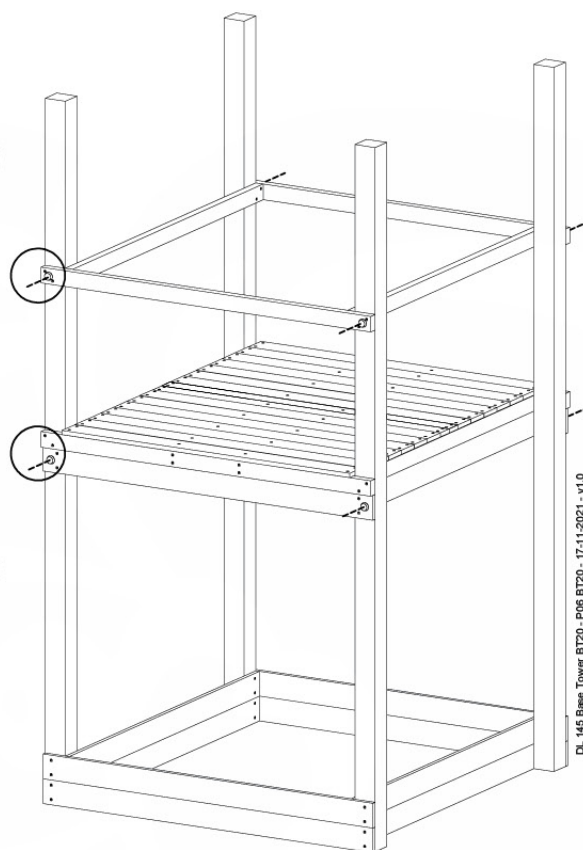

06 Playground Foundation

FD10

07 Base Tower

BT20

	PartNo	PartName	QTY.
Hardware pack	001_406	Stealth Screw 8x45	6
	001_417	Stealth Screw 8x80	4
	002_220	Gap Point Screw T25 - 5x45	135
	002_223	Gap Point Screw T25 - 5x80	40
Other	007_001	Ground-anchor	2
	022_31x	bpc-base version 3	8
	022_84x	bpc cover	8
Timber	B270	Post 90x90 L2700	4
	C141	Beam 1410 mm	10
	D123	Board 1230 mm	17
	D141	Board 1410 mm	12

DL 145 Base Tower BT20 - P02 BT20 - 17-11-2021 - v1.0

07-1

07-2

07-3

07-4

08 Balustrade

BL05

Balustrade 140 - P02 U - 1401/2022 - v1.0

	PartNo	PartName	QTY.
Hardware pack	002_220	Gap Point Screw T25 - 5x45	28
Timber	D65	Board 650 mm	7

08-1

09 Balustrade

BL06

	PartNo	PartName	QTY.
Hardware pack	002_220	Gap Point Screw T25 - 5x45	28
Timber	D65	Board 650 mm	7