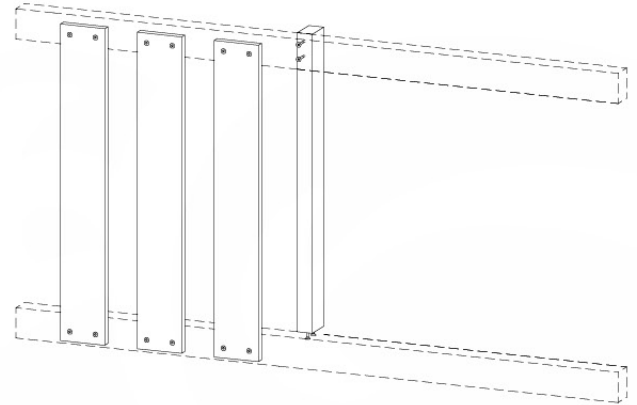

10 Balustrade

BL09