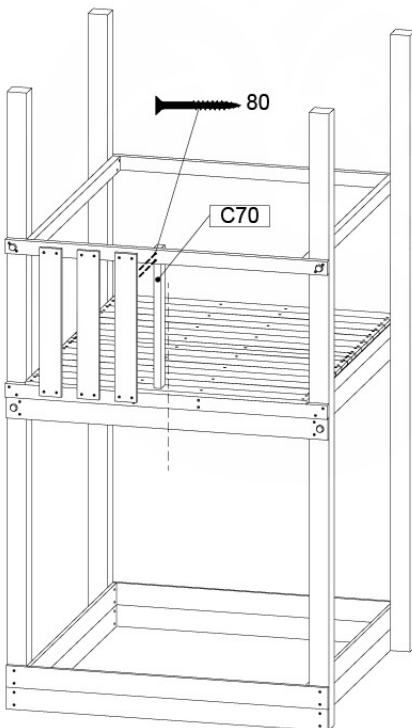

10 Balustrade

BL09

	PartNo	PartName	QTY.
Hardware pack	002_220	Gap Point Screw T25 - 5x45	12
	002_223	Gap Point Screw T25 - 5x80	4
Timber	C70	Beam 700 mm	1
	D65	Board 650 mm	3

DL Half Balustrade 70/140 - P04 TL - 1401/2022 - v1

10-1

SAFETY
min. 26mm
max. 85mm