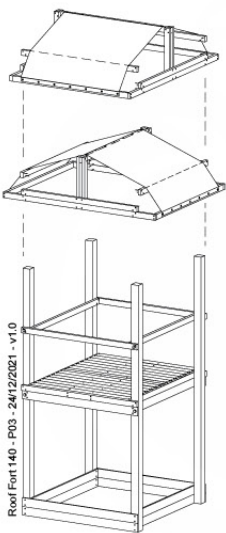

13-1

Roof Fort 140 - P03 - 24/12/2021 - v1.0