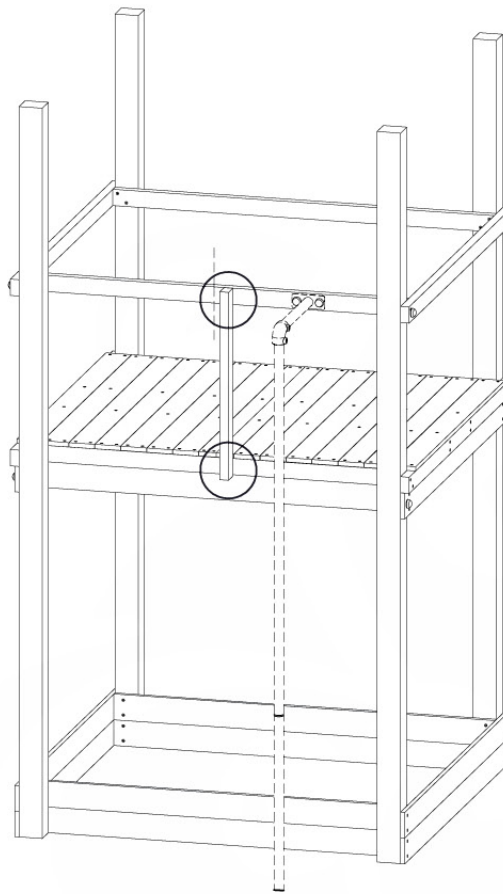

16-1

DL_Fireman's Pole 70 - P07 UR - 6-4-2022 - v1

17 Accessories

AC01

(194_119)

	PartNo	PartName	QTY.
Hardware Pack 100_617	001_406	Stealth Screw 8x45	1
	002_041	Dome head screw 4.5 x 20 mm	3
	002_042	Dome head screw 3.5 x 13mm	4
	002_219	Gap Point Screw T25 - 5x30	2
Other	022_300	Steering Wheel	1
	022_800	Rail P/T 105	1
	022_910	Sandpad	1
	103_901	Logo ID Plate	1
	104_107	Tool Set Climbing Units	1
	120_024	Tower Flag	1
	122_302	Telescope	1

Accessory set - P02 - 28-9-2021 - v4