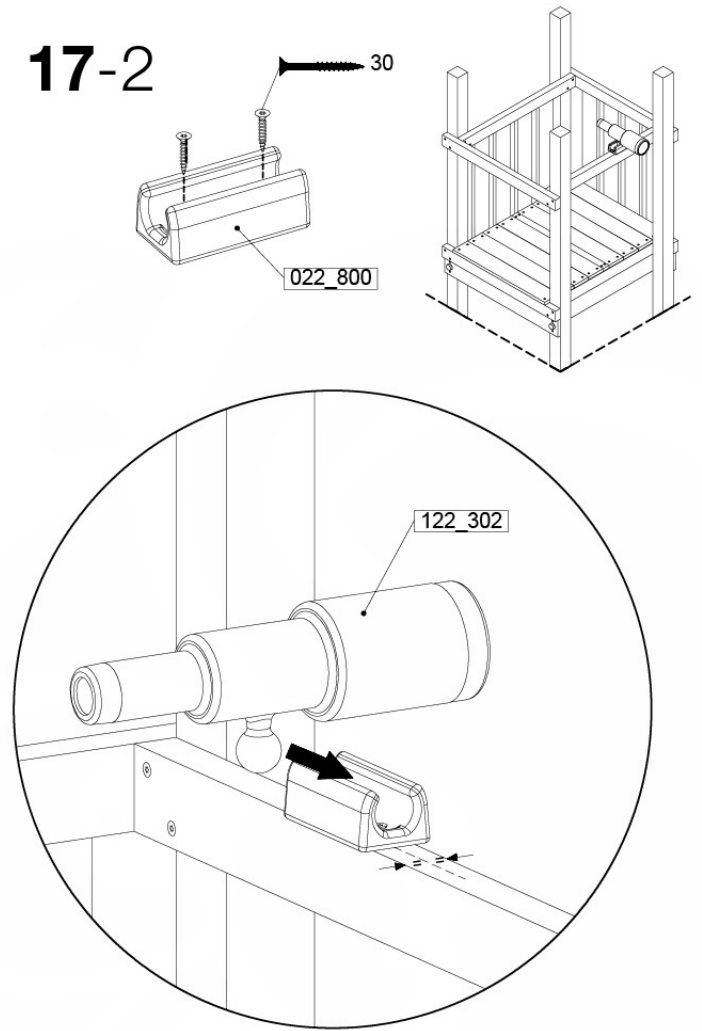

17-2

Accessory set - P03 - 28-9-2021 - v4