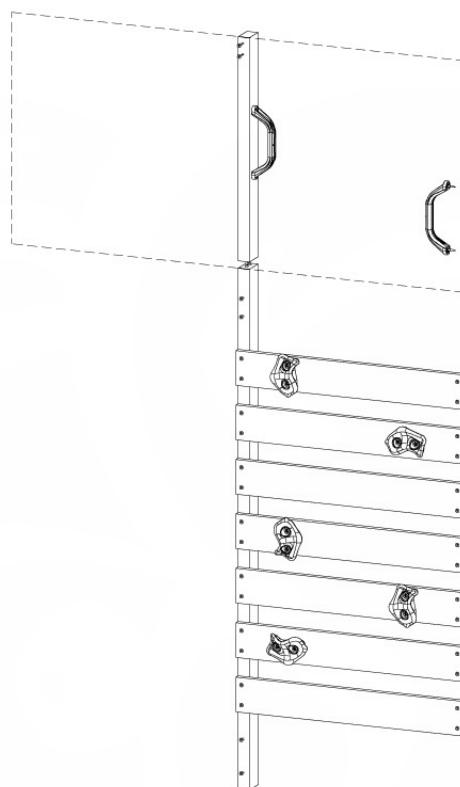

11 Rock Wall

RW20

	PartNo	PartName	QTY.
Hardware pack	001_102	Washer Head Screw T40 M8x30	10
	002_220	Gap Point Screw T25 - 5x45	32
	002_223	Gap Point Screw T25 - 5x80	5
	003_010	M8 spring lock washer	10
	004_050	M8 22mm Drive in Nut	10
Other	022_50x	Climbing Rock	5
	120_102	Handgrip set (complete 2x)	1
Timber	C206	Beam 2060 mm	1
	D65	Board 650 mm	7

DL Rockwall 140 - P05 TR 145 - 17-1-2022 - v1