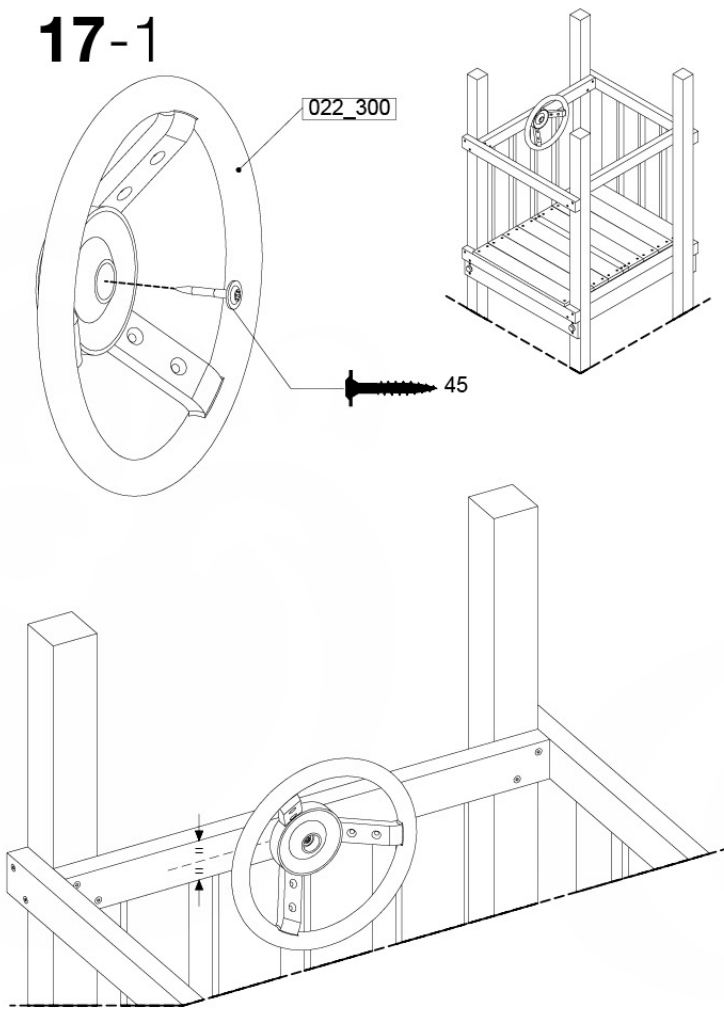

17-1

17-2

Accessory set - P03 - 28-9-2021 - v4

17-3

17-4

Accessory set - P04 - 28-9-2021 - v4