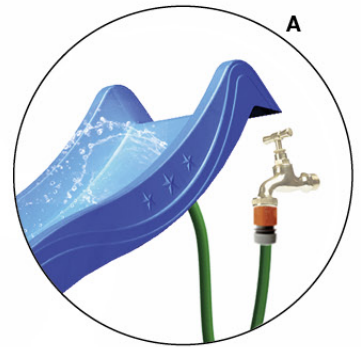

15-5

16 Firemans Pole

FP26

(201_275)

	PartNo	PartName	QTY.
Other	201_275	Fireman's Pole kit	1
Timber	C70	Beam 700 mm	1

DL_Fireman's Pole 70 - R03.UR - 64-2022 - v1