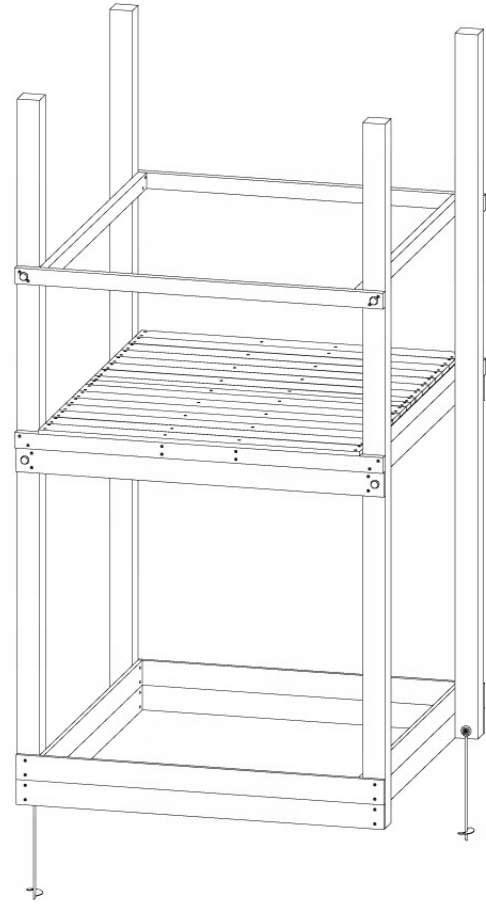

07 Base Tower

BT20

	PartNo	PartName	QTY.
Hardware pack	001_406	Stealth Screw 8x45	6
	001_417	Stealth Screw 8x80	4
	002_220	Gap Point Screw T25 - 5x45	135
	002_223	Gap Point Screw T25 - 5x80	40
Other	007_001	Ground-anchor	2
	022_31x	bpc-base version 3	8
	022_84x	bpc cover	8
Timber	B270	Post 90x90 L2700	4
	C141	Beam 1410 mm	10
	D123	Board 1230 mm	17
	D141	Board 1410 mm	12