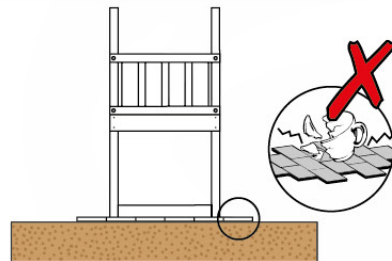

05 Safe Playground Planning

05-1

05-2

05-3

05-4

05-5