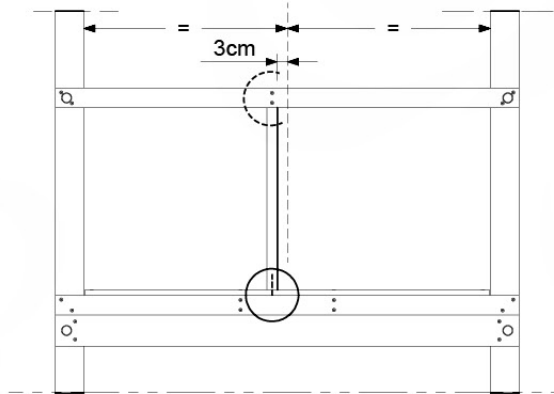

10 Balustrade

BL09

	PartNo	PartName	QTY.
Hardware pack	002_220	Gap Point Screw T25 - 5x45	12
	002_223	Gap Point Screw T25 - 5x80	4
Timber	C70	Beam 700 mm	1
	D65	Board 650 mm	3

DL Half Balustrade 70/140 - P04 TL - 1401/2022 - v1

10-1

SAFETY
min. 26mm
max. 85mm