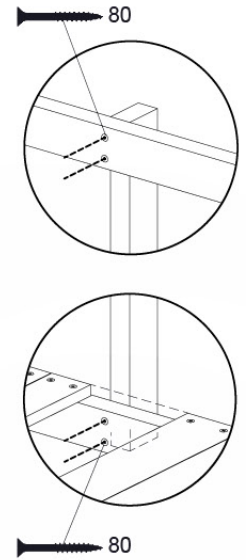

(201_275)

	PartNo	PartName	QTY.
Other	201_275	Fireman's Pole kit	1
Timber	C70	Beam 700 mm	1

DL_Fireman's Pole 70 - R03.UR - 64-2022 - v1

16-1

DL_Fireman's Pole 70 - P07 UR - 6-4-2022 - v1

Fireman's Pole (201_275)
040_335 Part 2

17 Accessories

AC01

(194_119)

	PartNo	PartName	QTY.
Hardware Pack 100_617	001_406	Stealth Screw 8x45	1
	002_041	Dome head screw 4.5 x 20 mm	3
	002_042	Dome head screw 3.5 x 13mm	4
	002_219	Gap Point Screw T25 - 5x30	2
Other	022_300	Steering Wheel	1
	022_800	Rail P/T 105	1
	022_910	Sandpad	1
	103_901	Logo ID Plate	1
	104_107	Tool Set Climbing Units	1
	120_024	Tower Flag	1
	122_302	Telescope	1