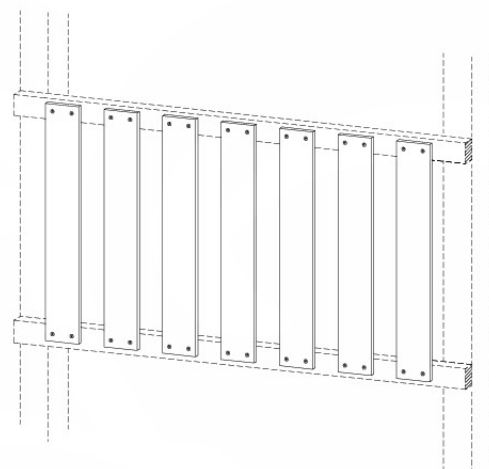

	PartNo	PartName	QTY.
Hardware pack	002_220	Gap Point Screw T25 - 5x45	28
Timber	D65	Board 650 mm	7

08-1

09 Balustrade

BL06

	PartNo	PartName	QTY.
Hardware pack	002_220	Gap Point Screw T25 - 5x45	28
Timber	D65	Board 650 mm	7