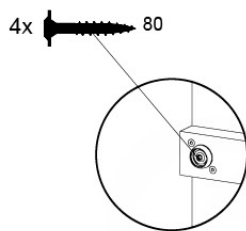

06 Playground Foundation

FD10

07 Base Tower

BT20

	PartNo	PartName	QTY.
Hardware pack	001_406	Stealth Screw 8x45	6
	001_417	Stealth Screw 8x80	4
	002_220	Gap Point Screw T25 - 5x45	135
	002_223	Gap Point Screw T25 - 5x80	40
Other	007_001	Ground-anchor	2
	022_31x	bpc-base version 3	8
	022_84x	bpc cover	8
Timber	B270	Post 90x90 L2700	4
	C141	Beam 1410 mm	10
	D123	Board 1230 mm	17
	D141	Board 1410 mm	12

DL 145 Base Tower BT20 - P02 BT20 - 17-11-2021 - v1.0

07-1

07-2

07-3

07-4

08 Balustrade

BL05

Balustrade 140 - P02 U - 1401/2022 - v1.0