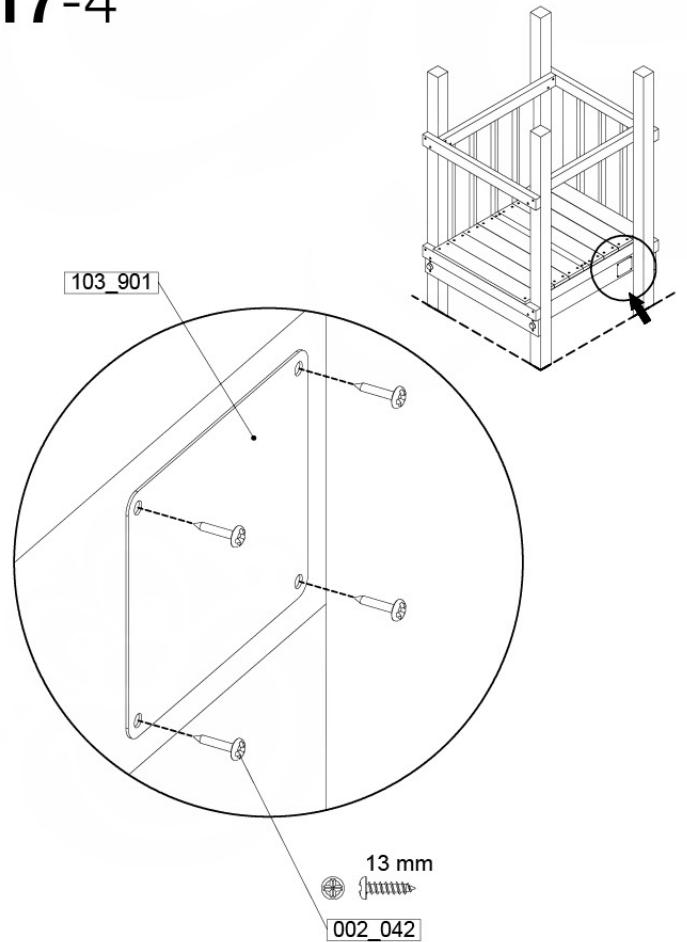

17-4

Accessory set - P04 - 28-9-2021 - v4