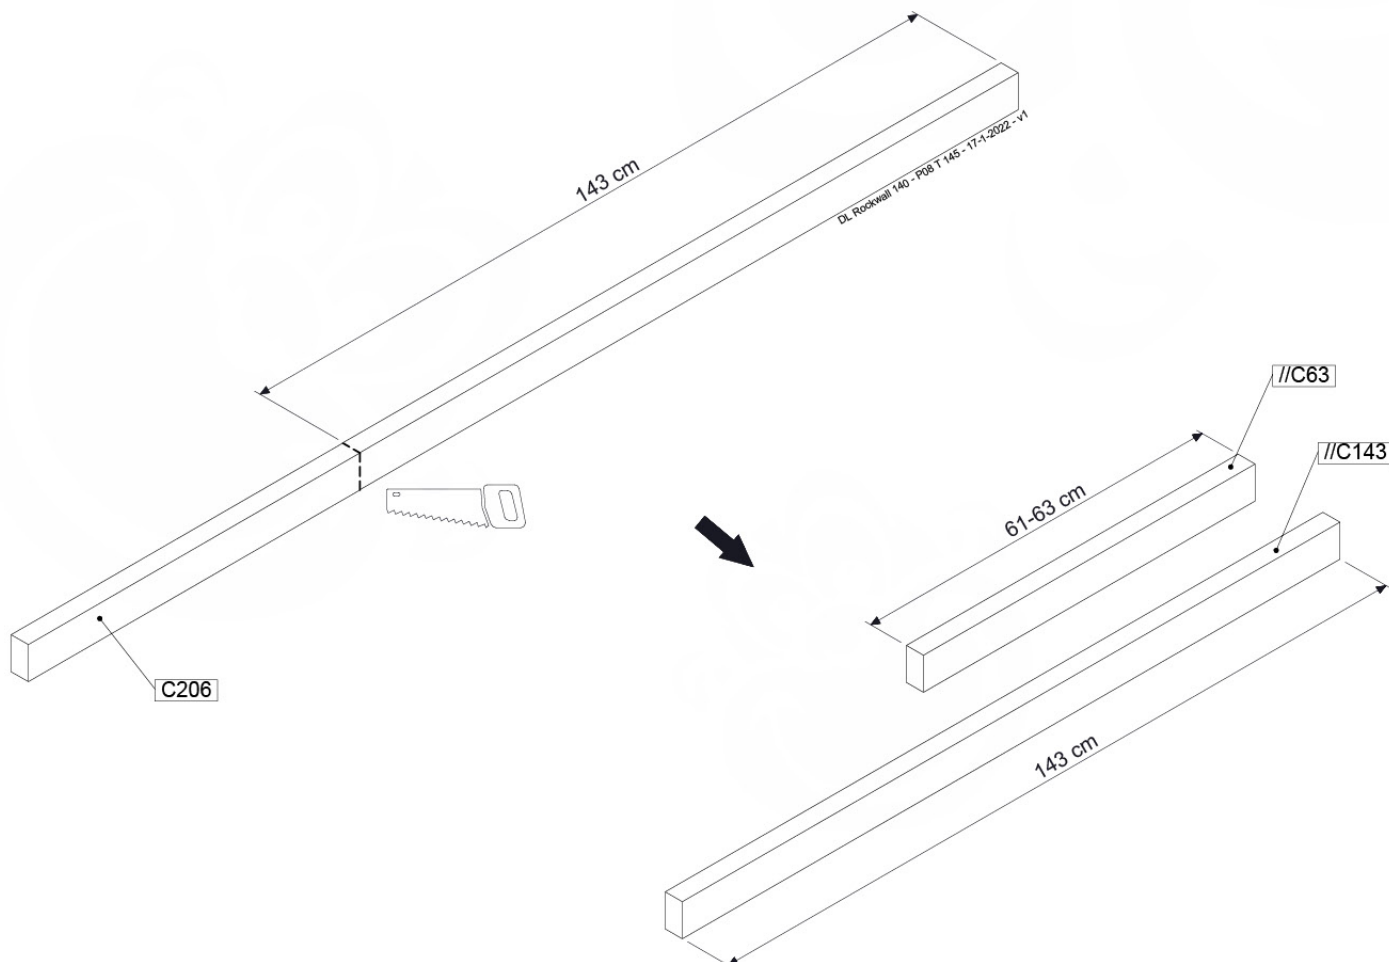

11 Rock Wall

RW20

	PartNo	PartName	QTY.
Hardware pack	001_102	Washer Head Screw T40 M8x30	10
	002_220	Gap Point Screw T25 - 5x45	32
	002_223	Gap Point Screw T25 - 5x80	5
	003_010	M8 spring lock washer	10
	004_050	M8 22mm Drive in Nut	10
Other	022_50x	Climbing Rock	5
	120_102	Handgrip set (complete 2x)	1
Timber	C206	Beam 2060 mm	1
	D65	Board 650 mm	7

DL Rockwall 140 - P05 TR 145 - 17-1-2022 - v1

11-1