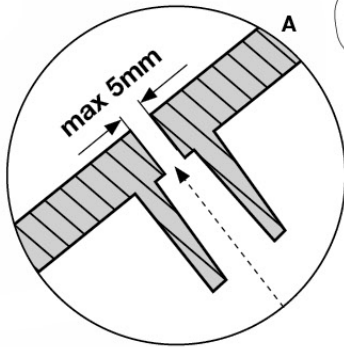

15-5

16 Firemans Pole

FP26

(201_275)

	PartNo	PartName	QTY.
Other	201_275	Fireman's Pole kit	1
Timber	C70	Beam 700 mm	1

DL_Fireman's Pole 70 - R03.UR - 64-2022 - v1