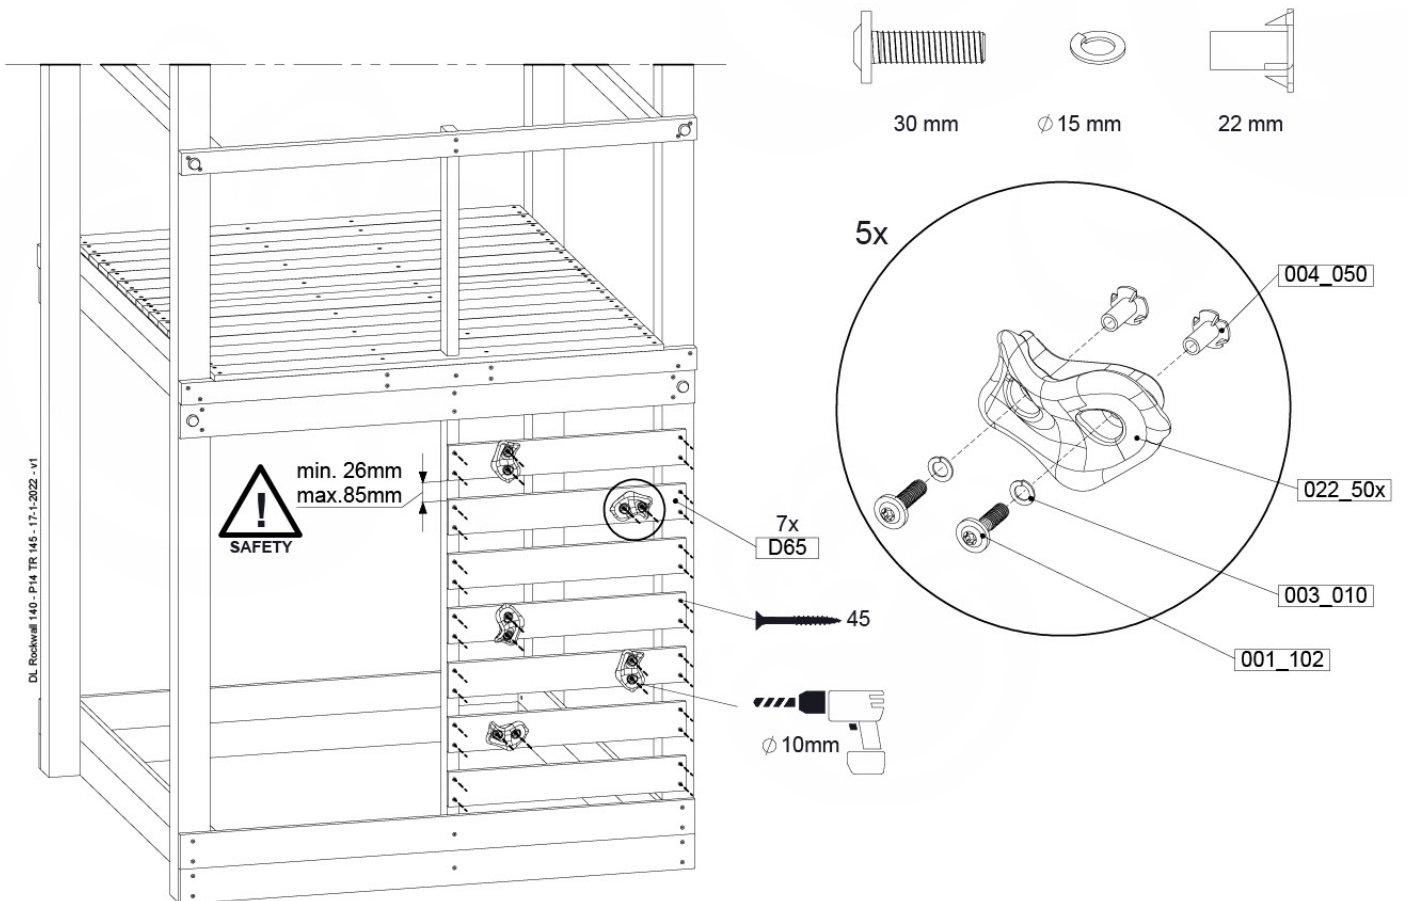

DL Rockwall 140 - P05 TR 145 - 17-1-2022 - v1

11-1

11-2

11-3

11-4

12 Ladder

LA23

	PartNo	PartName	QTY.
Hardware pack	001_404	Stealth Screw 8x30	4
	002_219	Gap Point Screw T25 - 5x30	4
	002_220	Gap Point Screw T25 - 5x45	8
	002_223	Gap Point Screw T25 - 5x80	4
Other	005_03x	Ladder Rung Y/B/G/R	4
	005_522	Connection Bracket Mini Market	2
	022_835	Rung Cap	8
	120_102	Handgrip set (complete 2x)	1
Timber	C70	Beam 700 mm	1
	C150	Beam 1500 mm	2