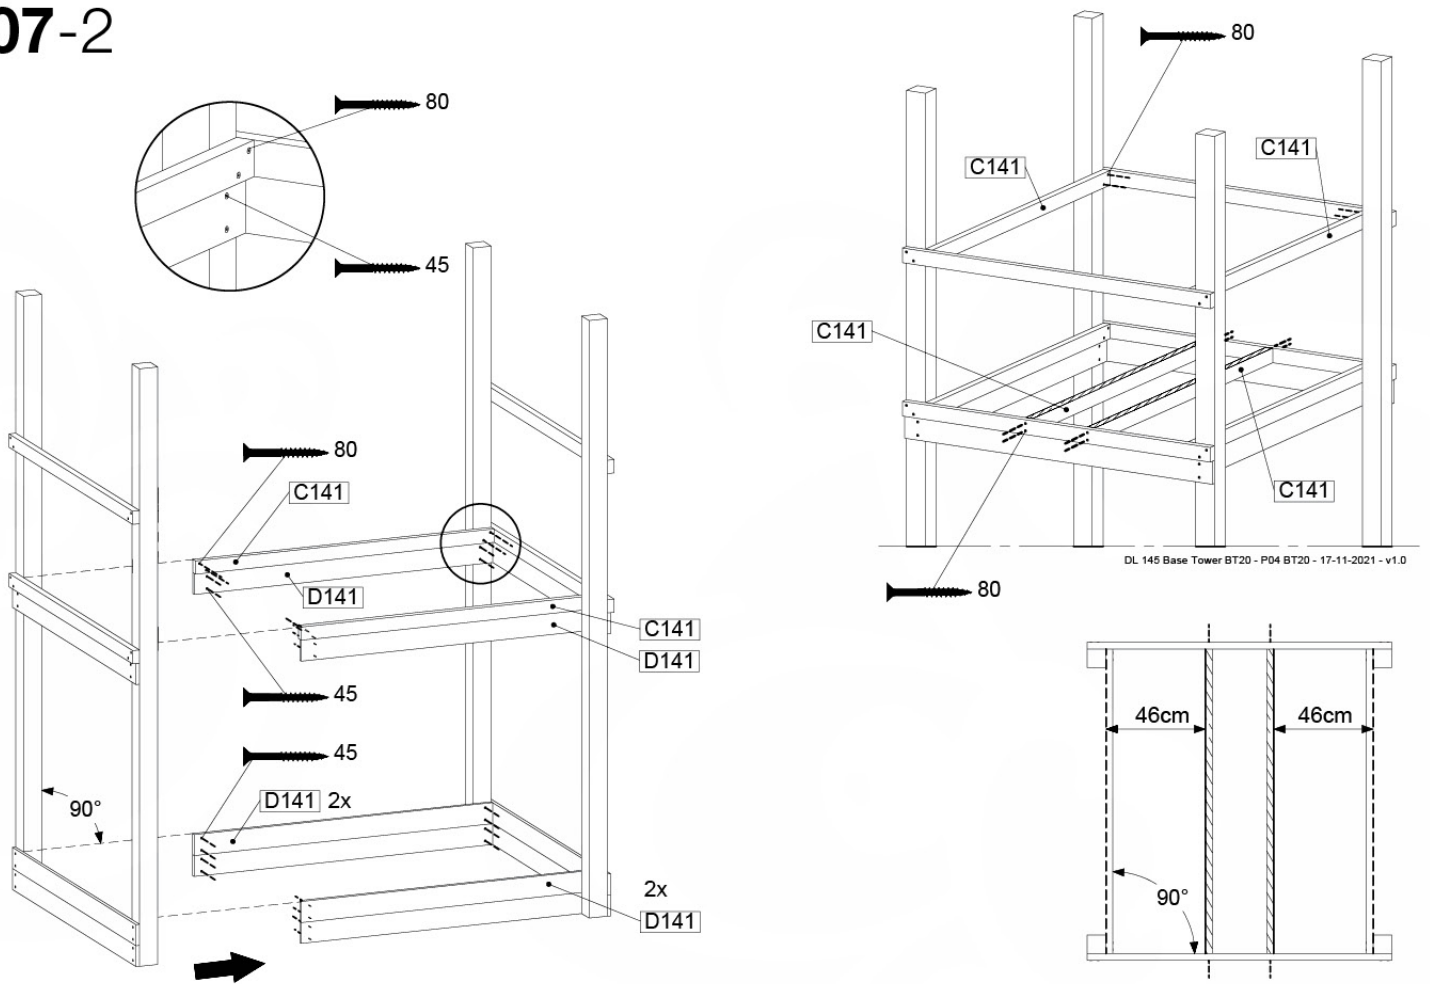

06 Playground Foundation

FD10

07 Base Tower

BT20

	PartNo	PartName	QTY.
Hardware pack	001_406	Stealth Screw 8x45	6
	001_417	Stealth Screw 8x80	4
	002_220	Gap Point Screw T25 - 5x45	135
	002_223	Gap Point Screw T25 - 5x80	40
Other	007_001	Ground-anchor	2
	022_31x	bpc-base version 3	8
	022_84x	bpc cover	8
Timber	B270	Post 90x90 L2700	4
	C141	Beam 1410 mm	10
	D123	Board 1230 mm	17
	D141	Board 1410 mm	12

DL 145 Base Tower BT20 - P02 BT20 - 17-11-2021 - v1.0

07-1

07-2

07-3

07-4

08 Balustrade

BL05

Balustrade 140 - P02 U - 1401/2022 - v1.0