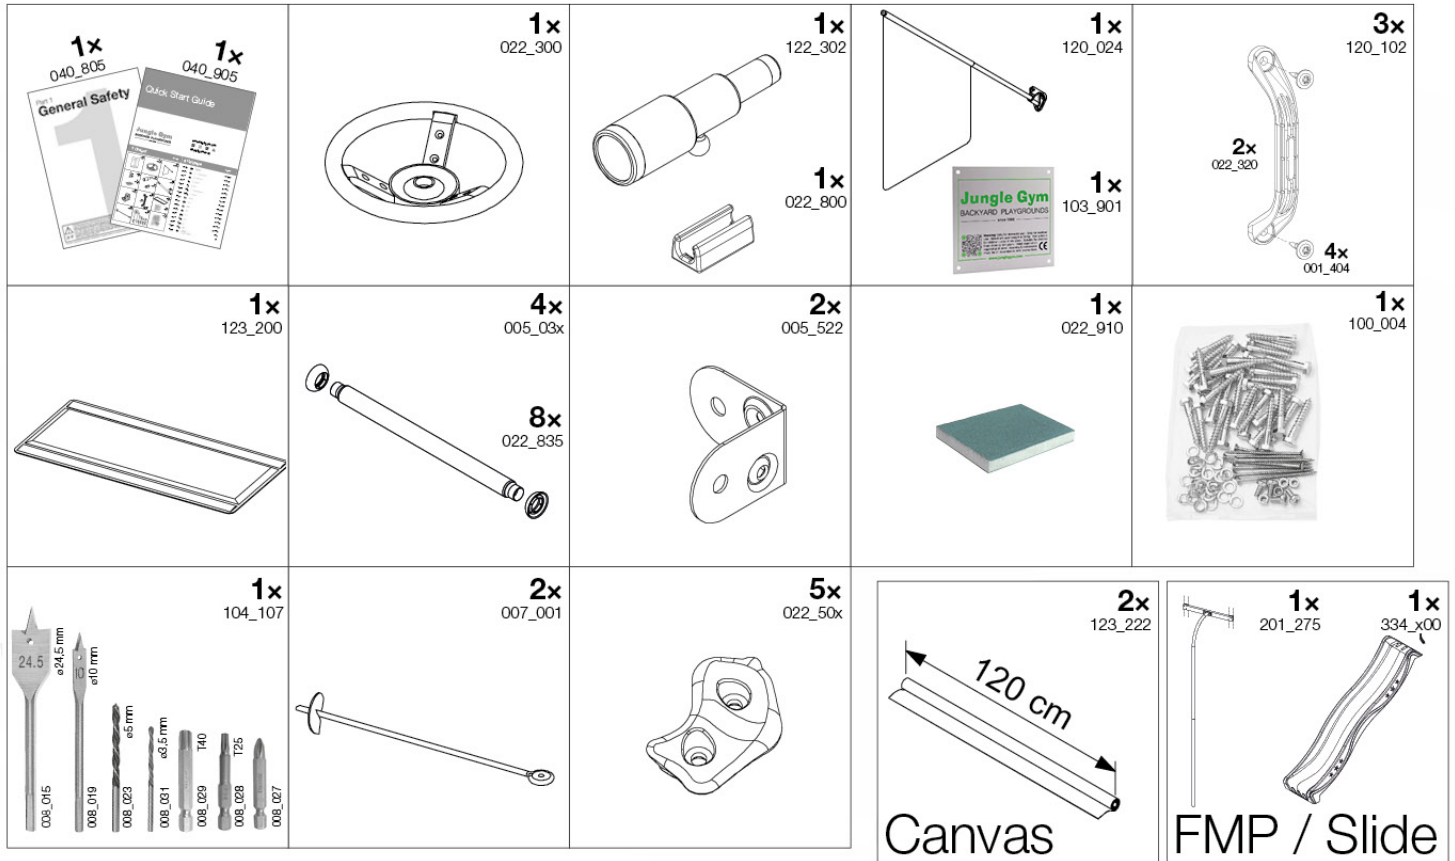

01 What's in the Delivery?

401_015

02 Hardware

Total HWP 100_004 Jungle Fort 2.1

20220331

001_102	10x		M8 x 30mm	000_101	10x		ø2 x 20mm
001_417	4x		ø8 x 80mm	003_010	10x		M8x14.2mm
001_406	7x		ø8 x 45mm	004_050	10x		M8 x 22mm
001_404	4x		ø8 x 30mm	023_031	21x		ø5mm
002_223	118x		ø5 x 80mm	120_005	8x		M8
002_220	251x		ø5 x 45mm				
002_219	6x		ø5 x 30mm				
002_308	23x		ø5.0 x 20mm				
002_041	3x		ø4.5 x 20mm				
002_042	4x		ø3.5 x 13mm