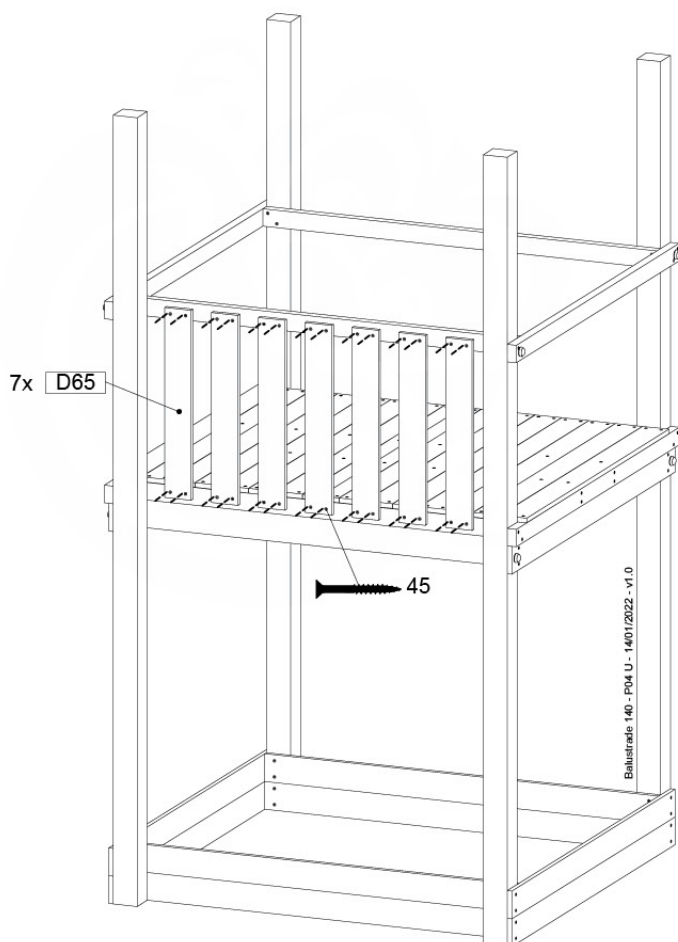

06 Playground Foundation

FD10

07 Base Tower

BT20

	PartNo	PartName	QTY.
Hardware pack	001_406	Stealth Screw 8x45	6
	001_417	Stealth Screw 8x80	4
	002_220	Gap Point Screw T25 - 5x45	135
	002_223	Gap Point Screw T25 - 5x80	40
Other	007_001	Ground-anchor	2
	022_31x	bpc-base version 3	8
	022_84x	bpc cover	8
Timber	B270	Post 90x90 L2700	4
	C141	Beam 1410 mm	10
	D123	Board 1230 mm	17
	D141	Board 1410 mm	12

DL 145 Base Tower BT20 - P02 BT20 - 17-11-2021 - v1.0

07-1

07-2

07-3

07-4

08 Balustrade

BL05

Balustrade 140 - P02 U - 1401/2022 - v1.0

	PartNo	PartName	QTY.
Hardware pack	002_220	Gap Point Screw T25 - 5x45	28
Timber	D65	Board 650 mm	7

08-1

09 Balustrade

BL06

	PartNo	PartName	QTY.
Hardware pack	002_220	Gap Point Screw T25 - 5x45	28
Timber	D65	Board 650 mm	7