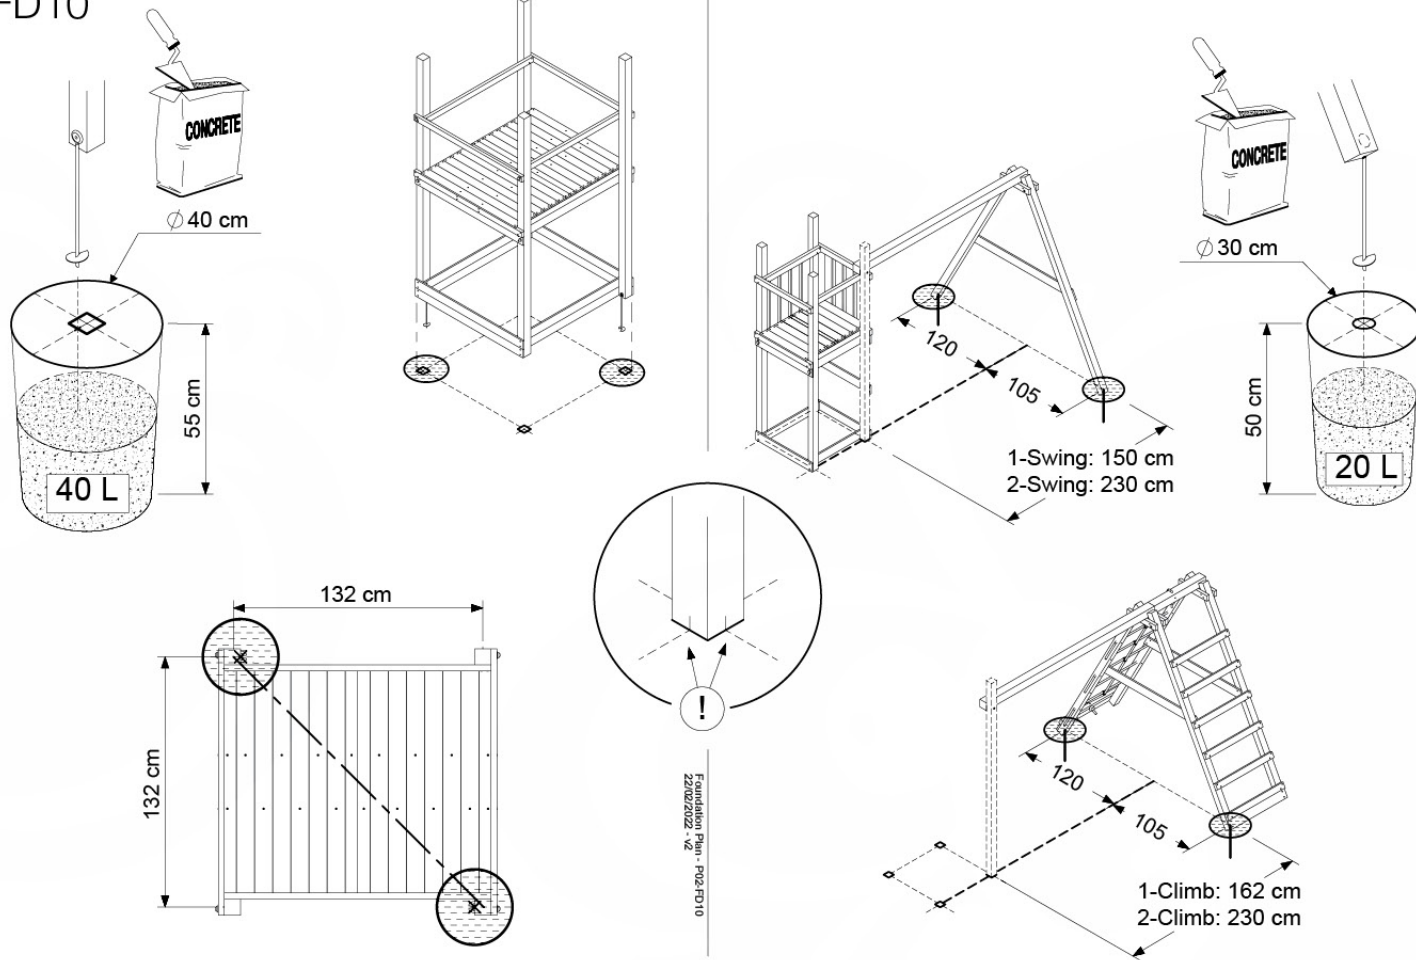

06 Playground Foundation

FD10

07 Base Tower

BT20

	PartNo	PartName	QTY.
Hardware pack	001_406	Stealth Screw 8x45	6
	001_417	Stealth Screw 8x80	4
	002_220	Gap Point Screw T25 - 5x45	135
	002_223	Gap Point Screw T25 - 5x80	40
Other	007_001	Ground-anchor	2
	022_31x	bpc-base version 3	8
	022_84x	bpc cover	8
Timber	B270	Post 90x90 L2700	4
	C141	Beam 1410 mm	10
	D123	Board 1230 mm	17
	D141	Board 1410 mm	12