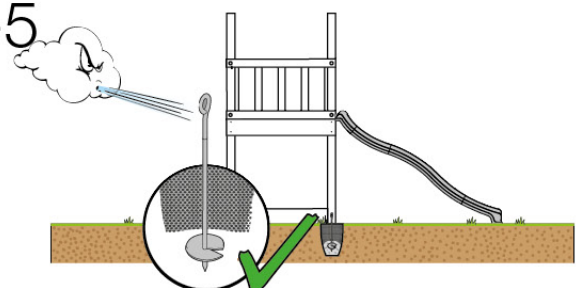

06 Playground Foundation

FD10

07 Base Tower

BT20

	PartNo	PartName	QTY.
Hardware pack	001_406	Stealth Screw 8x45	6
	001_417	Stealth Screw 8x80	4
	002_220	Gap Point Screw T25 - 5x45	135
	002_223	Gap Point Screw T25 - 5x80	40
Other	007_001	Ground-anchor	2
	022_31x	bpc-base version 3	8
	022_84x	bpc cover	8
Timber	B270	Post 90x90 L2700	4
	C141	Beam 1410 mm	10
	D123	Board 1230 mm	17
	D141	Board 1410 mm	12