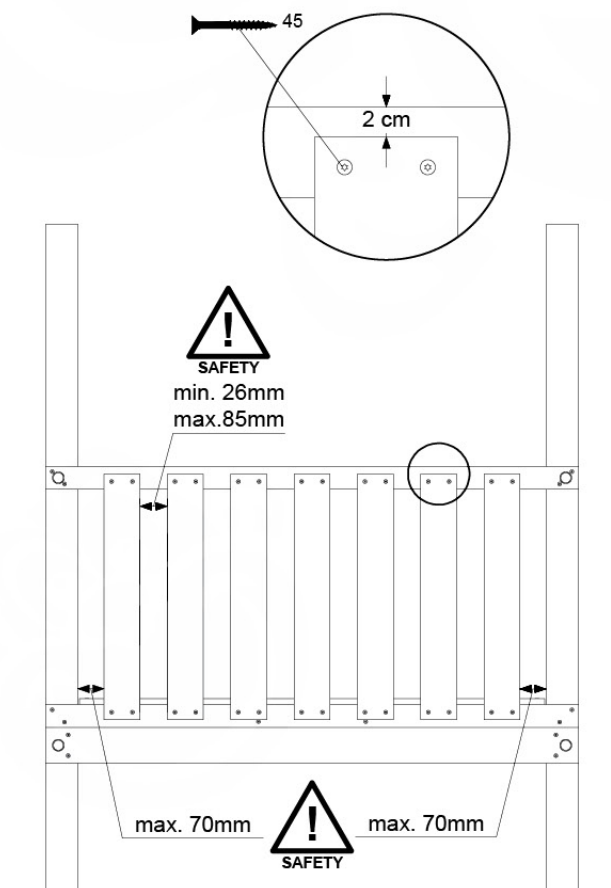

09 Balustrade

BL06

	PartNo	PartName	QTY.
Hardware pack	002_220	Gap Point Screw T25 - 5x45	28
Timber	D65	Board 650 mm	7

Balustrade 140 - P03 T - 14/01/2022 - v1.0

09-1

Balustrade 140 - P05 T - 14/01/2022 - v1.0