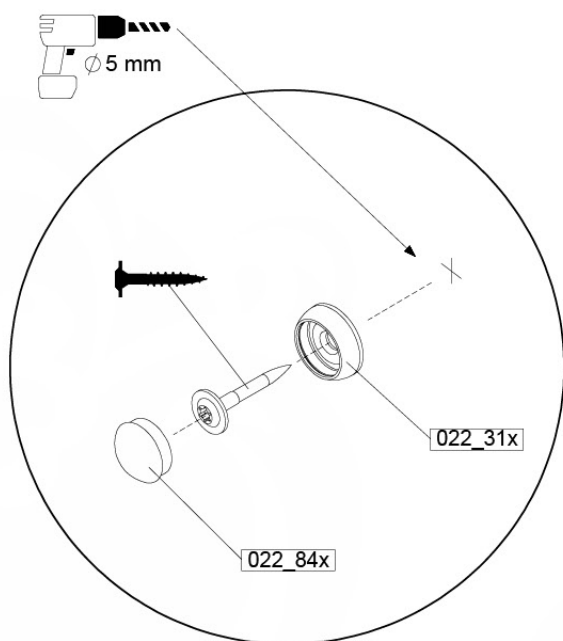

06 Playground Foundation

FD10

07 Base Tower

BT20

	PartNo	PartName	QTY.
Hardware pack	001_406	Stealth Screw 8x45	6
	001_417	Stealth Screw 8x80	4
	002_220	Gap Point Screw T25 - 5x45	135
	002_223	Gap Point Screw T25 - 5x80	40
Other	007_001	Ground-anchor	2
	022_31x	bpc-base version 3	8
	022_84x	bpc cover	8
Timber	B270	Post 90x90 L2700	4
	C141	Beam 1410 mm	10
	D123	Board 1230 mm	17
	D141	Board 1410 mm	12

DL 145 Base Tower BT20 - P02 BT20 - 17-11-2021 - v1.0

07-1

07-2

07-3

07-4

08 Balustrade

BL05

Balustrade 140 - P02 U - 1401/2022 - v1.0

	PartNo	PartName	QTY.
Hardware pack	002_220	Gap Point Screw T25 - 5x45	28
Timber	D65	Board 650 mm	7

08-1

09 Balustrade

BL06

	PartNo	PartName	QTY.
Hardware pack	002_220	Gap Point Screw T25 - 5x45	28
Timber	D65	Board 650 mm	7