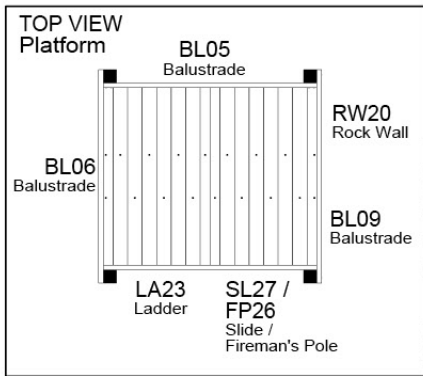

Part 2

Assembly

Instructions

Jungle Fort 2.1

801_010

Jungle Gym

BACKYARD PLAYGROUNDS

since 1988