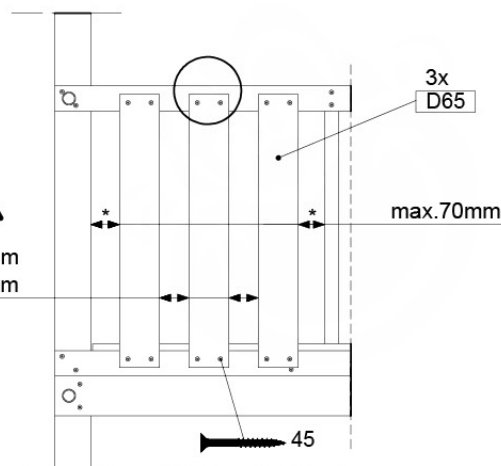

SAFETY
min. 26mm
max. 85mm