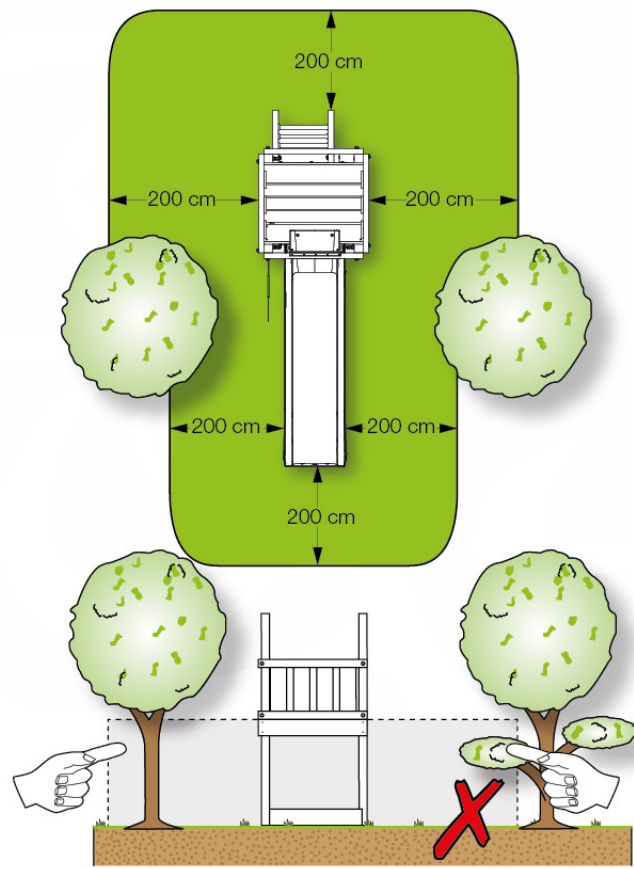

05 Safe Playground Planning

05-1

05-2

05-3

05-4

05-5