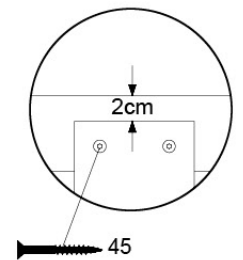

SAFETY
min. 26mm
max. 85mm