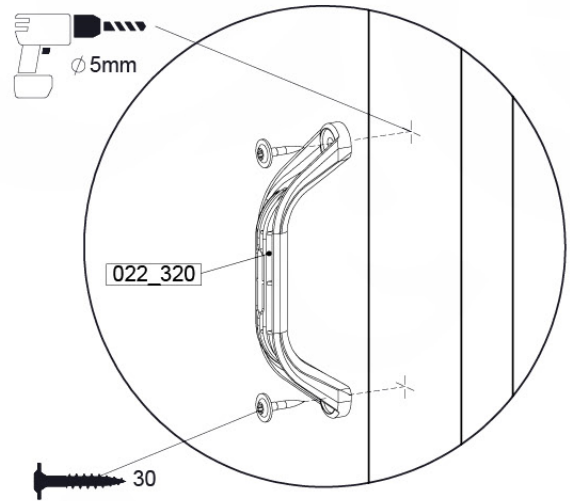

DL Ladder 140 - P08 UL 145 - 10-1-2022 - v1

12-1

DL Ladder 140 - P11 145 - 10-1-2022 - v1

12-2

12-3

12-4

12-5

13 Roof

RF18

	PartNo	PartName	QTY.
hardware pack	002_223	Gap Point Screw T25 - 5x80	52
	002_308	Gap Point Screw T25 - 5x20	21
	023_031	Finishing Washer GPS 5.0	21
Other	123_222	Sheet Canvas Challenger line 1200x1850	2
Timber	C56	Beam 560 mm	4
	C141	Beam 1410 mm	7
	C186	Beam 1860 mm	2