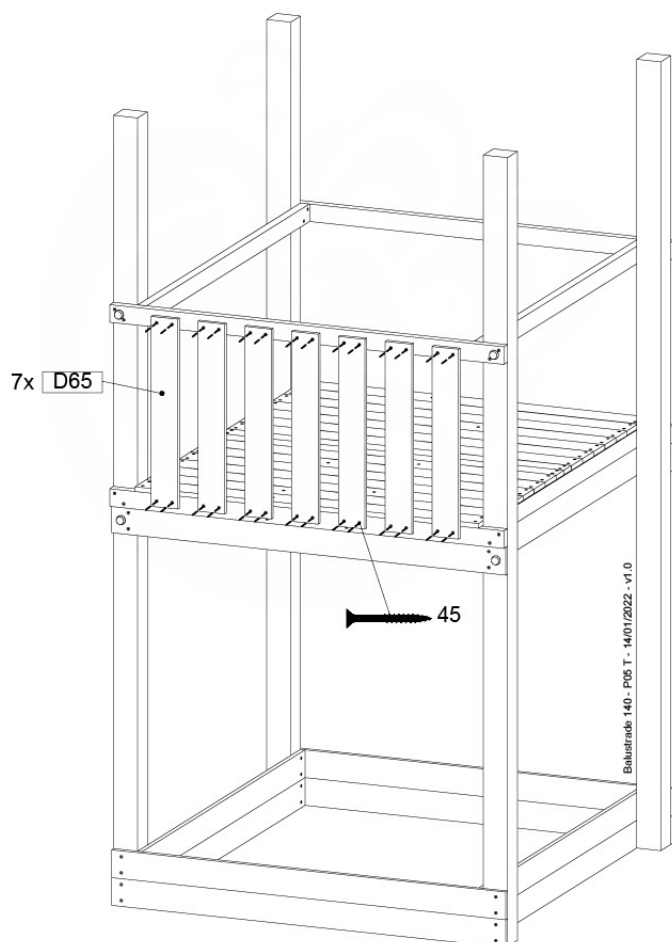

06 Playground Foundation

FD10

07 Base Tower

BT20

	PartNo	PartName	QTY.
Hardware pack	001_406	Stealth Screw 8x45	6
	001_417	Stealth Screw 8x80	4
	002_220	Gap Point Screw T25 - 5x45	135
	002_223	Gap Point Screw T25 - 5x80	40
Other	007_001	Ground-anchor	2
	022_31x	bpc-base version 3	8
	022_84x	bpc cover	8
Timber	B270	Post 90x90 L2700	4
	C141	Beam 1410 mm	10
	D123	Board 1230 mm	17
	D141	Board 1410 mm	12

DL 145 Base Tower BT20 - P02 BT20 - 17-11-2021 - v1.0

07-1

07-2

07-3

07-4

08 Balustrade

BL05

Balustrade 140 - P02 U - 1401/2022 - v1.0

	PartNo	PartName	QTY.
Hardware pack	002_220	Gap Point Screw T25 - 5x45	28
Timber	D65	Board 650 mm	7

08-1

09 Balustrade

BL06

	PartNo	PartName	QTY.
Hardware pack	002_220	Gap Point Screw T25 - 5x45	28
Timber	D65	Board 650 mm	7

Balustrade 140 - P03 T - 14/01/2022 - v1.0

09-1

Balustrade 140 - P05 T - 14/01/2022 - v1.0

10 Balustrade

BL09

	PartNo	PartName	QTY.
Hardware pack	002_220	Gap Point Screw T25 - 5x45	12
	002_223	Gap Point Screw T25 - 5x80	4
Timber	C70	Beam 700 mm	1
	D65	Board 650 mm	3