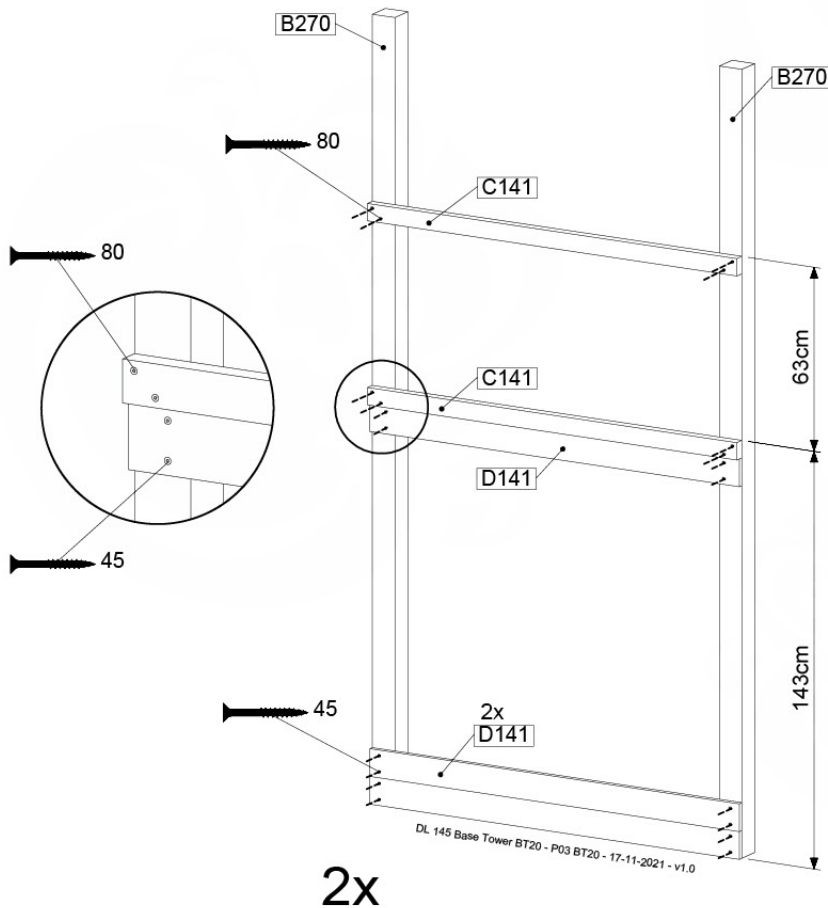

07 Base Tower

BT20

	PartNo	PartName	QTY.
Hardware pack	001_406	Stealth Screw 8x45	6
	001_417	Stealth Screw 8x80	4
	002_220	Gap Point Screw T25 - 5x45	135
	002_223	Gap Point Screw T25 - 5x80	40
Other	007_001	Ground-anchor	2
	022_31x	bpc-base version 3	8
	022_84x	bpc cover	8
Timber	B270	Post 90x90 L2700	4
	C141	Beam 1410 mm	10
	D123	Board 1230 mm	17
	D141	Board 1410 mm	12

07-1