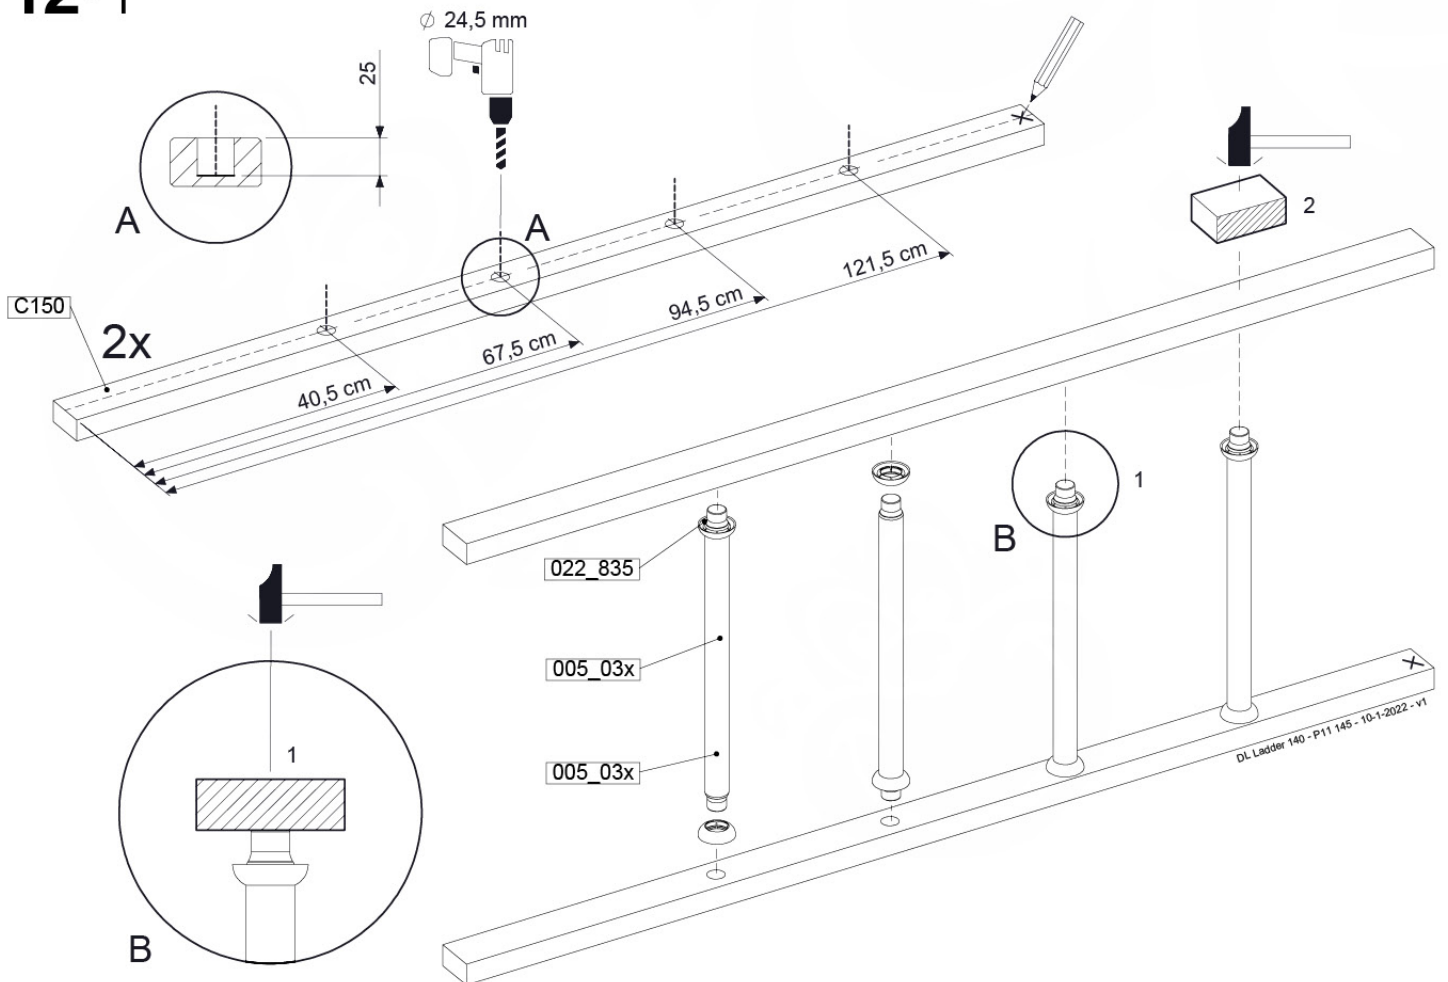

12-1

DL Ladder 140 - P11 145 - 10-1-2022 - v1