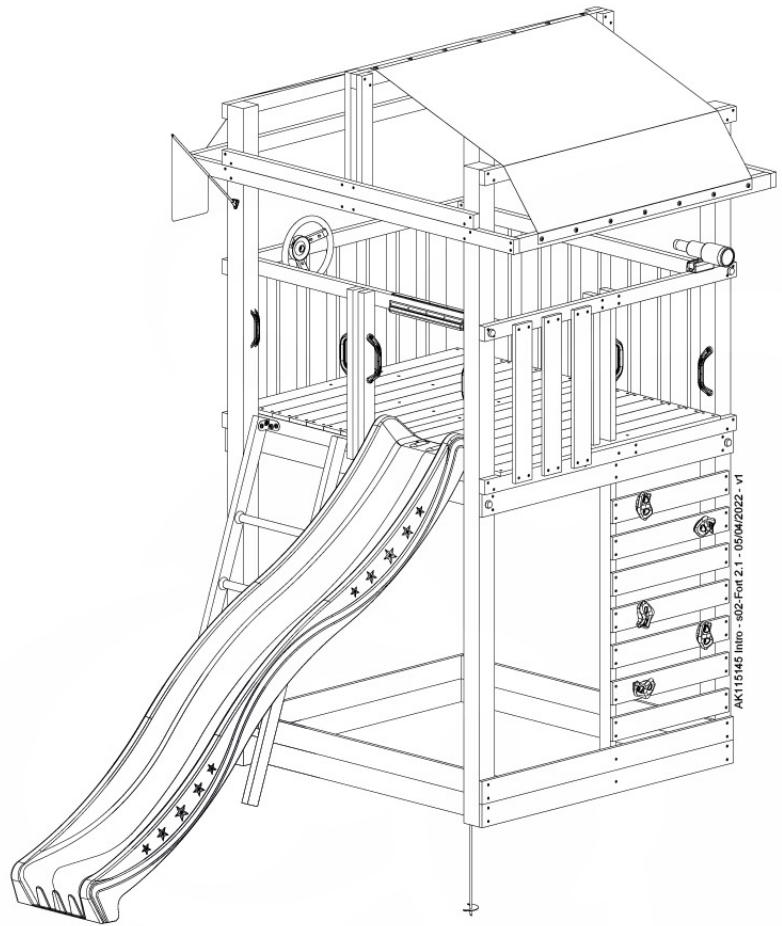

17-5

1x
022_910

Radius = 3 mm

AK11545 Intro - s02-For 2.1 - 05/04/2022 - v1

18