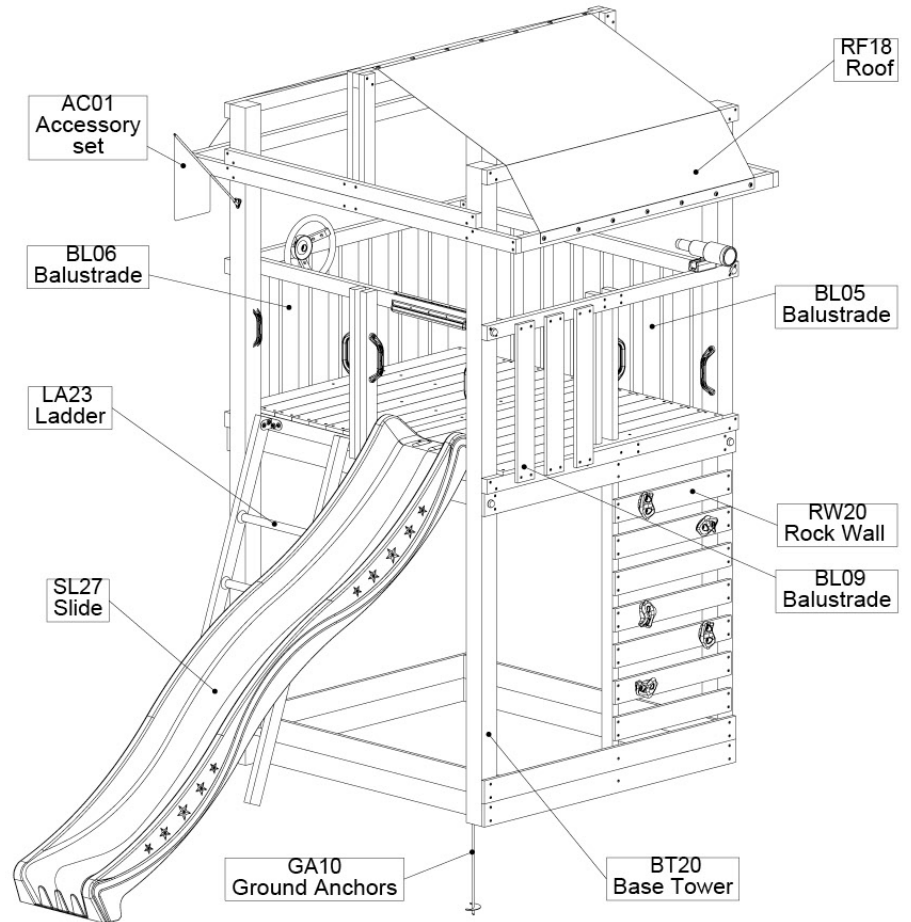

Part 2

Assembly

Instructions

Jungle Fort 2.1

801_010

Jungle Gym

BACKYARD PLAYGROUNDS

since 1988