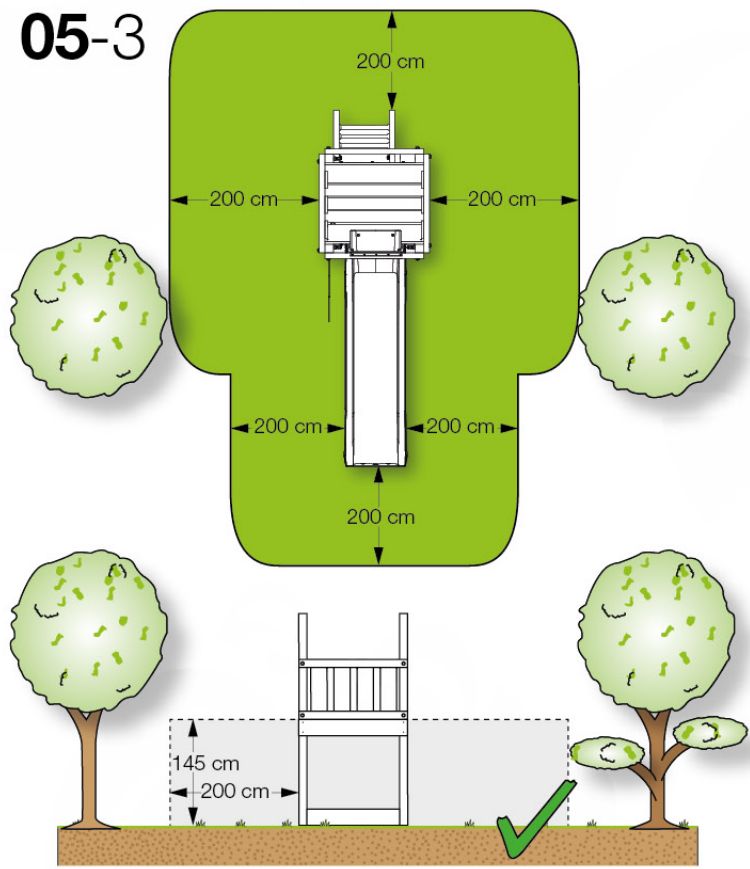

05 Safe Playground Planning

05-1

05-2

05-3

05-4

05-5