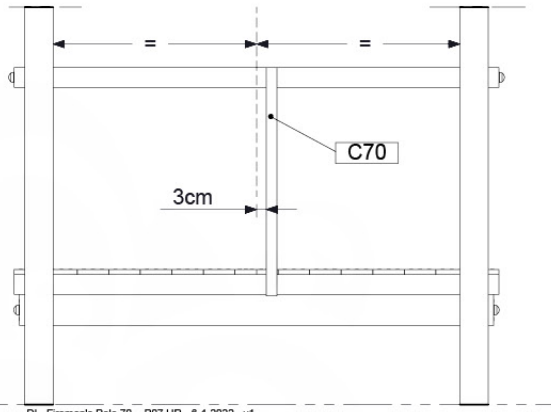

16-1

DL_Fireman's Pole 70 - P07 UR - 6-4-2022 - v1