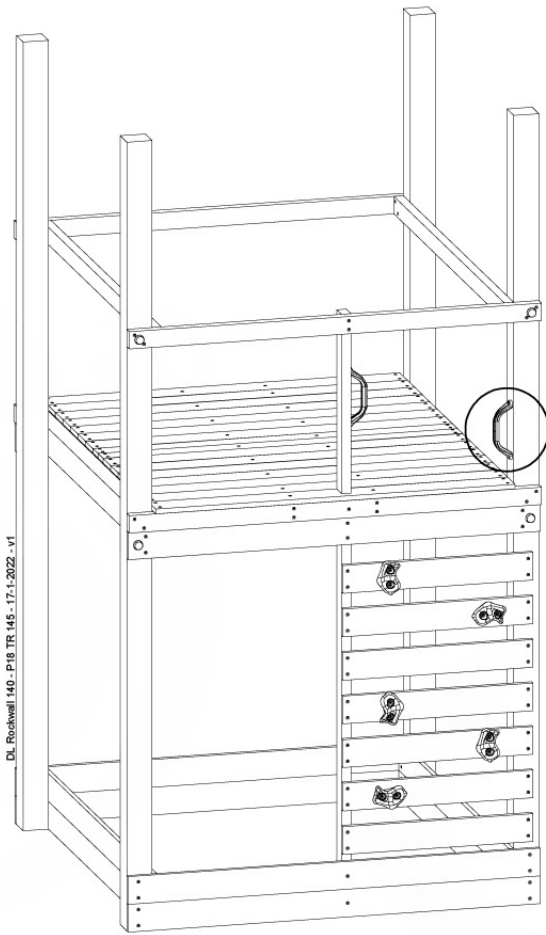

DL Rockwall 140 - P05 TR 145 - 17-1-2022 - v1

11-1

11-2

11-3

11-4

12 Ladder

LA23

	PartNo	PartName	QTY.
Hardware pack	001_404	Stealth Screw 8x30	4
	002_219	Gap Point Screw T25 - 5x30	4
	002_220	Gap Point Screw T25 - 5x45	8
	002_223	Gap Point Screw T25 - 5x80	4
Other	005_03x	Ladder Rung Y/B/G/R	4
	005_522	Connection Bracket Mini Market	2
	022_835	Rung Cap	8
	120_102	Handgrip set (complete 2x)	1
Timber	C70	Beam 700 mm	1
	C150	Beam 1500 mm	2