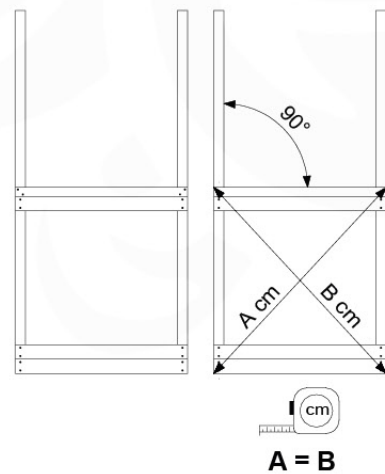

07 Base Tower

BT14

	PartNo	PartName	QTY.
Hardware pack	001_406	Stealth Screw 8x45	6
	001_417	Stealth Screw 8x80	4
	002_220	Gap Point Screw T25 - 5x45	118
	002_223	Gap Point Screw T25 - 5x80	20
	022_31x	bpc-base version 3	8
	022_84x	bpc cover	8
Other	007_001	Ground-anchor	2
Timber	A240	Post 70x70 L2400	4
	C114	Beam 1140 mm	5
	D100	Board 1000 mm	14
	D114	Board 1140 mm	12

Base Tower NL - P21 - BT14 - 15-10-2021 - v2.1

07-1