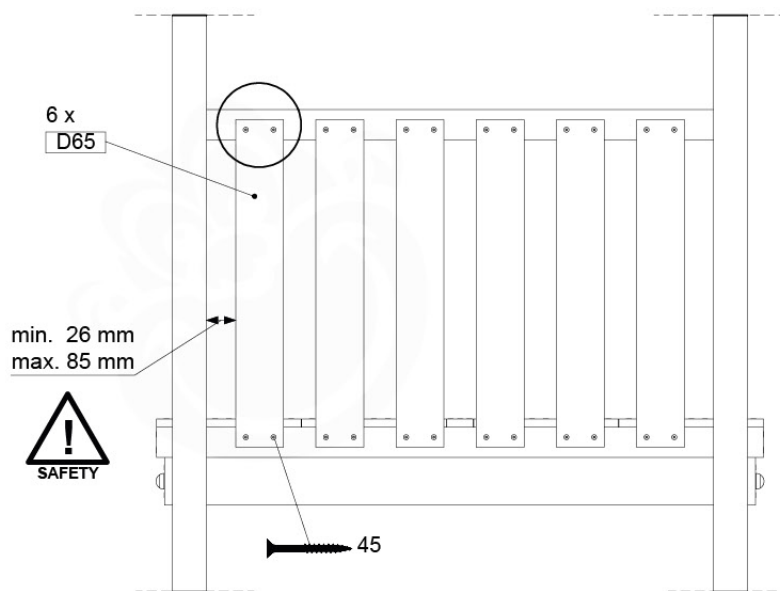

08 Balustrade

BL03

	PartNo	PartName	QTY.
Hardware Pack	002_220	Gap Point Screw T25 - 5x45	24
	002_223	Gap Point Screw T25 - 5x80	4
Timber	C114	Beam 1140 mm	1
	D65	Board 650 mm	6

Balustrade 120 - P04 U - 8-10-2021 - v1.1

08-1