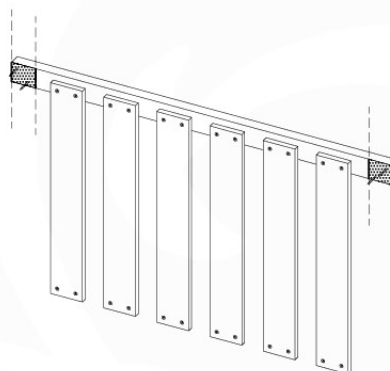

# 08 Balustrade

BL03

	PartNo	PartName	QTY.
Hardware Pack	002_220	Gap Point Screw T25 - 5x45	24
	002_223	Gap Point Screw T25 - 5x80	4
Timber	C114	Beam 1140 mm	1
	D65	Board 650 mm	6

Balustrade 120 - P04 U - 8-10-2021 - v1.1