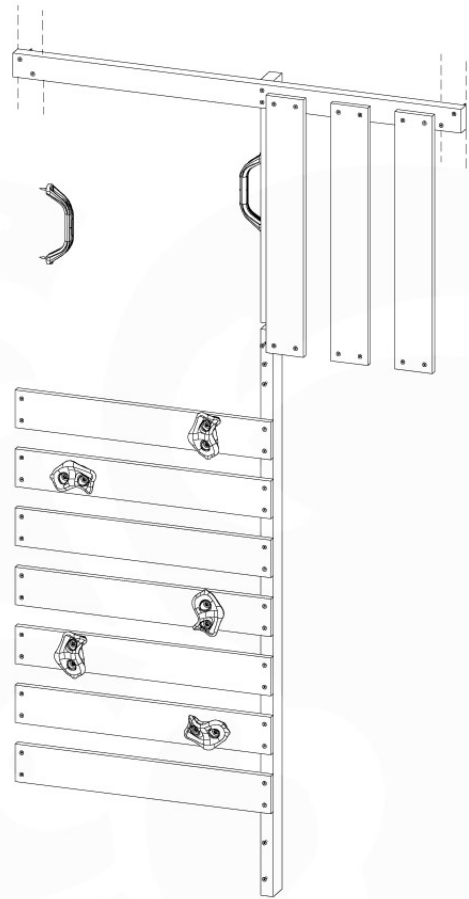

10 Rock Wall

RW11

	PartNo	PartName	QTY.
Hardware Pack	001_102	Washer Head Screw T40 M8x30	10
	002_220	Gap Point Screw T25 - 5x45	44
	002_223	Gap Point Screw T25 - 5x80	9
	003_010	M8 spring lock washer	10
	004_050	M8 22mm Drive in Nut	10
Other	022_50x	Climbing Rock	5
	120_102	Handgrip set (complete 2x)	1
Timber	C114	Beam 1140 mm	1
	C206	Beam 2060 mm	1
	D65	Board 650 mm	10

Rockwall 115 - P08 TL 145 - 13-1-2022 - v2