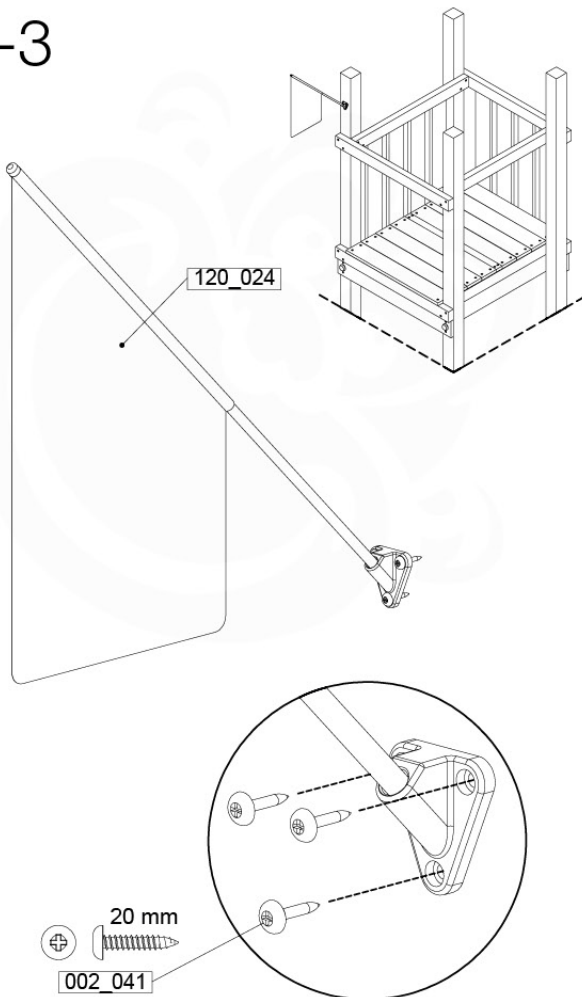

17-1

17-2

17-3

17-4

Accessories set - P03 - 29-9-2021 - v4

Accessories set - P04 - 29-9-2021 - v4