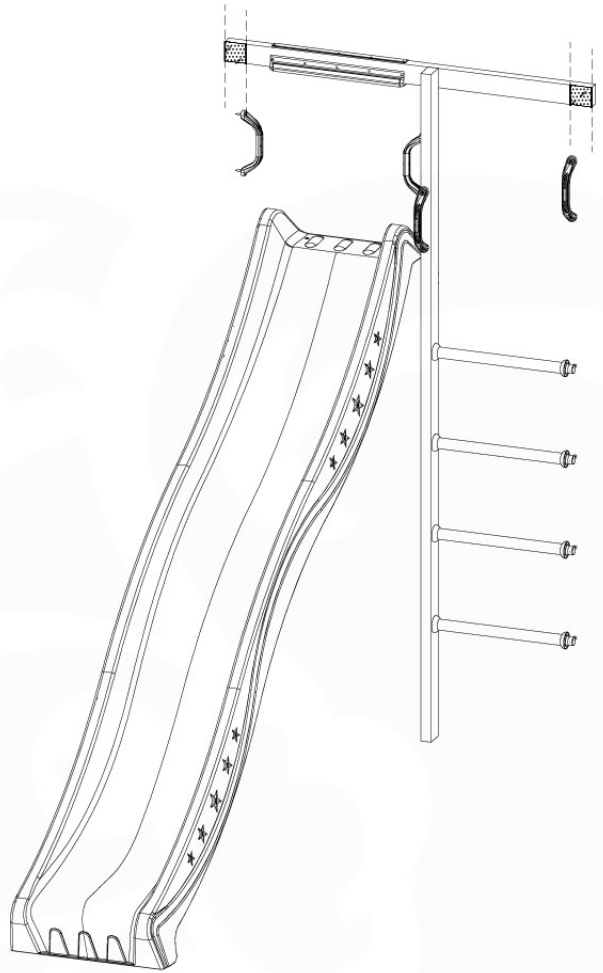

15 Slide Set

SL18

	PartNo	PartName	QTY.
Hardware Pack	000_101	Nail Pan Head	10
	002_220	Gap Point Screw T25 - 5x45	12
	002_223	Gap Point Screw T25 - 5x80	8
	002_308	Gap Point Screw T25 - 5x20	2
Other	005_03x	Ladder Rung Y/B/G/R	4
	022_835	Rung Cap	8
	120_102	Handgrip set (complete 2x)	2
	123_200	Bumperpad	1
	334_xxx	Wavy Star Slide XXL 2650 mm	1
Timber	C114	Beam 1140 mm	1
	C206	Beam 2060 mm	1