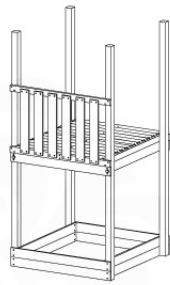

09-1

HARDWARE PACK TOWER → 80