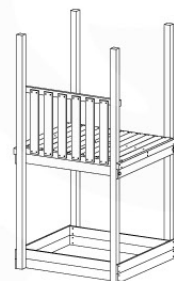

08 Balustrade

BL03

	PartNo	PartName	QTY.
Hardware Pack	002_220	Gap Point Screw T25 - 5x45	24
	002_223	Gap Point Screw T25 - 5x80	4
Timber	C114	Beam 1140 mm	1
	D65	Board 650 mm	6

Balustrade 120 - P04 U - 8-10-2021 - v1.1

08-1