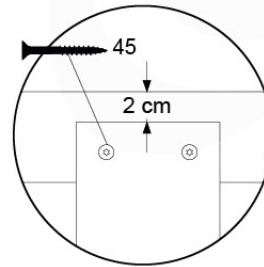

09-1

HARDWARE PACK TOWER → 80