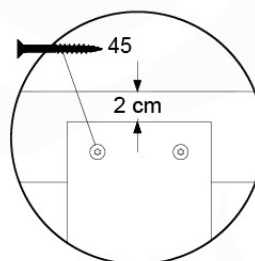

08 Balustrade

BL03

	PartNo	PartName	QTY.
Hardware Pack	002_220	Gap Point Screw T25 - 5x45	24
	002_223	Gap Point Screw T25 - 5x80	4
Timber	C114	Beam 1140 mm	1
	D65	Board 650 mm	6

Balustrade 120 - P04 U - 8-10-2021 - v1.1

08-1