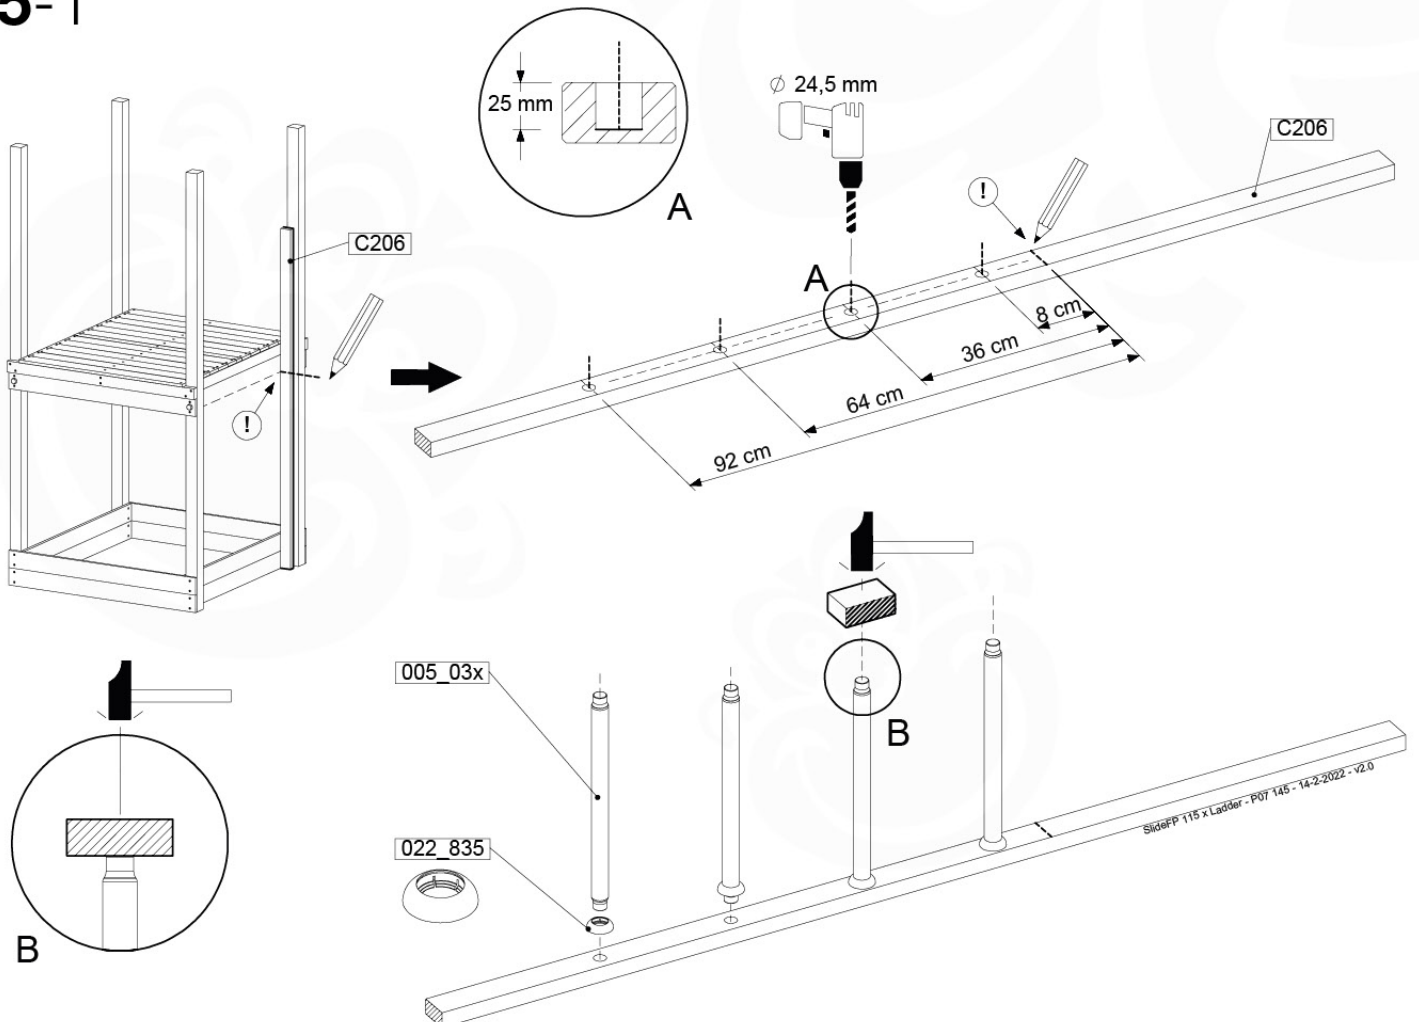

15 Slide Set

SL18

	PartNo	PartName	QTY.
Hardware Pack	000_101	Nail Pan Head	10
	002_220	Gap Point Screw T25 - 5x45	12
	002_223	Gap Point Screw T25 - 5x80	8
	002_308	Gap Point Screw T25 - 5x20	2
Other	005_03x	Ladder Rung Y/B/G/R	4
	022_835	Rung Cap	8
	120_102	Handgrip set (complete 2x)	2
	123_200	Bumperpad	1
	334_xxx	Wavy Star Slide XXL 2650 mm	1
Timber	C114	Beam 1140 mm	1
	C206	Beam 2060 mm	1

15-1