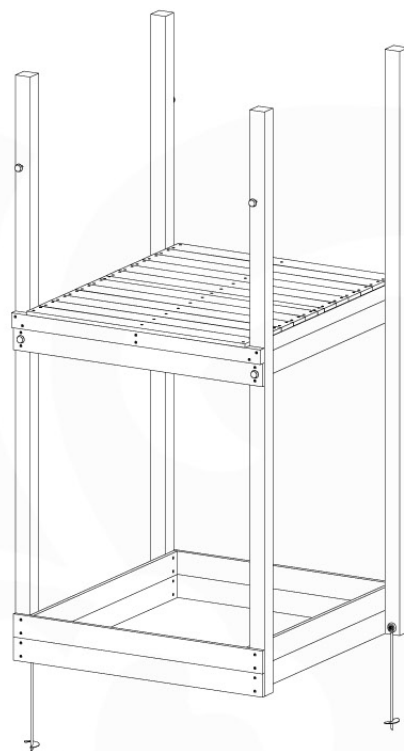

07 Base Tower

BT14

	PartNo	PartName	QTY.
Hardware pack	001_406	Stealth Screw 8x45	6
	001_417	Stealth Screw 8x80	4
	002_220	Gap Point Screw T25 - 5x45	118
	002_223	Gap Point Screw T25 - 5x80	20
	022_31x	bpc-base version 3	8
	022_84x	bpc cover	8
Other	007_001	Ground-anchor	2
Timber	A240	Post 70x70 L2400	4
	C114	Beam 1140 mm	5
	D100	Board 1000 mm	14
	D114	Board 1140 mm	12

Base Tower NL - P21 - BT14 - 15-10-2021 - v2.1