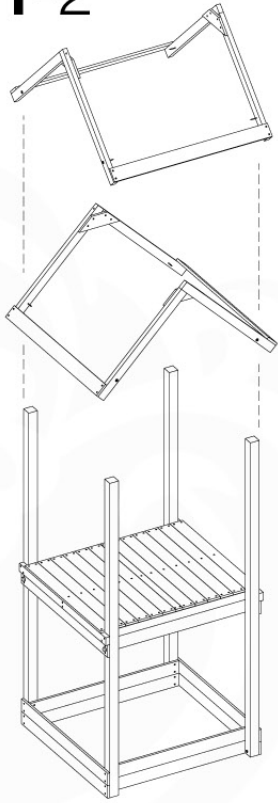

11-2

Roof ClubCastle 120 - P05 - 26-11-2020 - v1