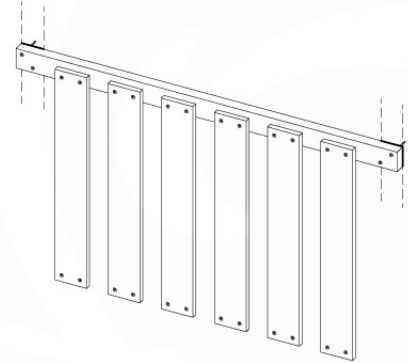

09 Balustrade

BL04