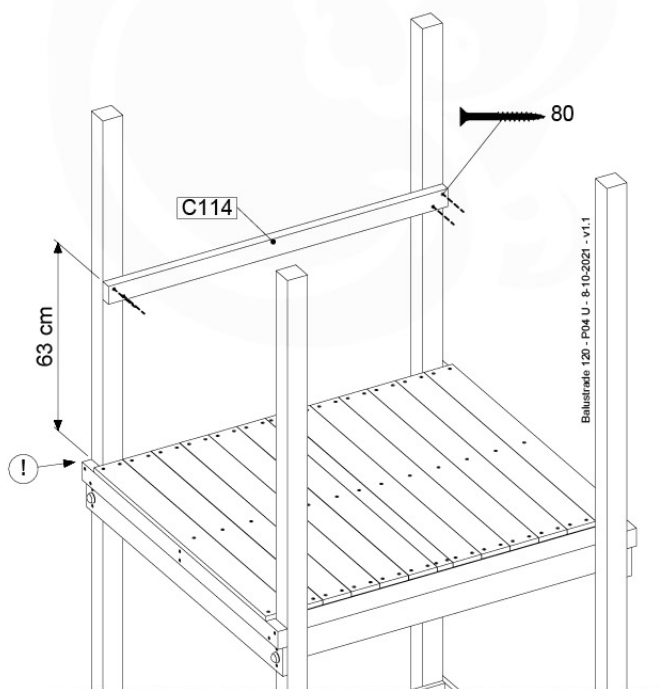

08 Balustrade

BL03

	PartNo	PartName	QTY.
Hardware Pack	002_220	Gap Point Screw T25 - 5x45	24
	002_223	Gap Point Screw T25 - 5x80	4
Timber	C114	Beam 1140 mm	1
	D65	Board 650 mm	6

Balustrade 120 - P04 U - 8-10-2021 - v1.1

08-1