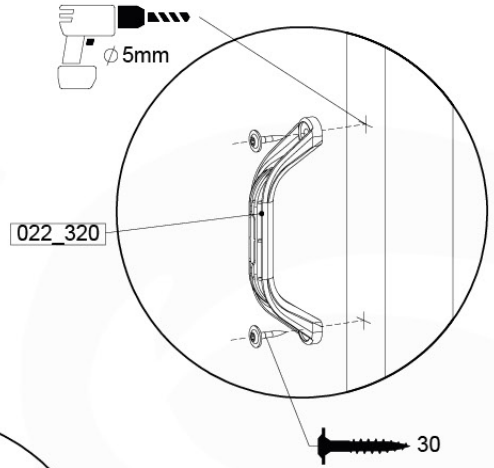

16-4

➔ Fireman's Pole (201_275)
040_335 Part 2

17 Accessories

AC01

(194_119)

	PartNo	PartName	QTY.
Hardware Pack 100_617	001_406	Stealth Screw 8x45	1
	002_041	Dome head screw 4.5 x 20 mm	3
	002_042	Dome head screw 3.5 x 13mm	4
	002_219	Gap Point Screw T25 - 5x30	2
Other	022_300	Steering Wheel	1
	022_800	Rail P/T 105	1
	022_910	Sandpad	1
	103_901	Logo ID Plate	1
	104_107	Tool Set Climbing Units	1
	120_024	Tower Flag	1
	122_302	Telescope	1

Accessory set - P02 - 29-9-2021 - 1x4