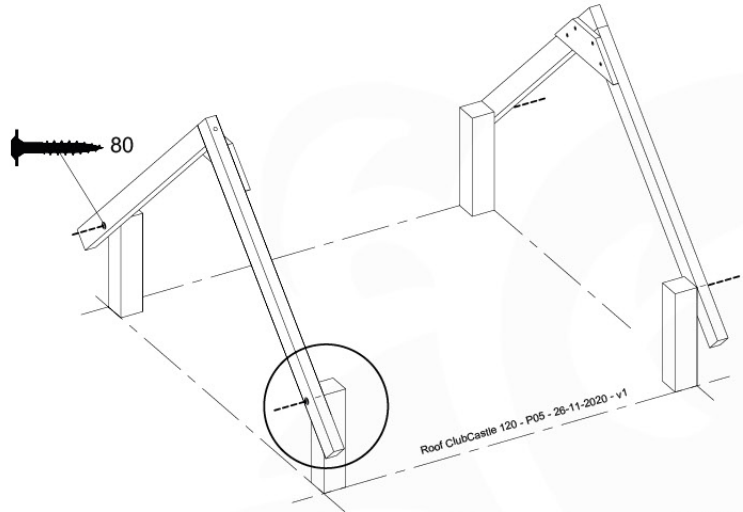

11-2

Roof ClubCastle 120 - P05 - 26-11-2020 - v1