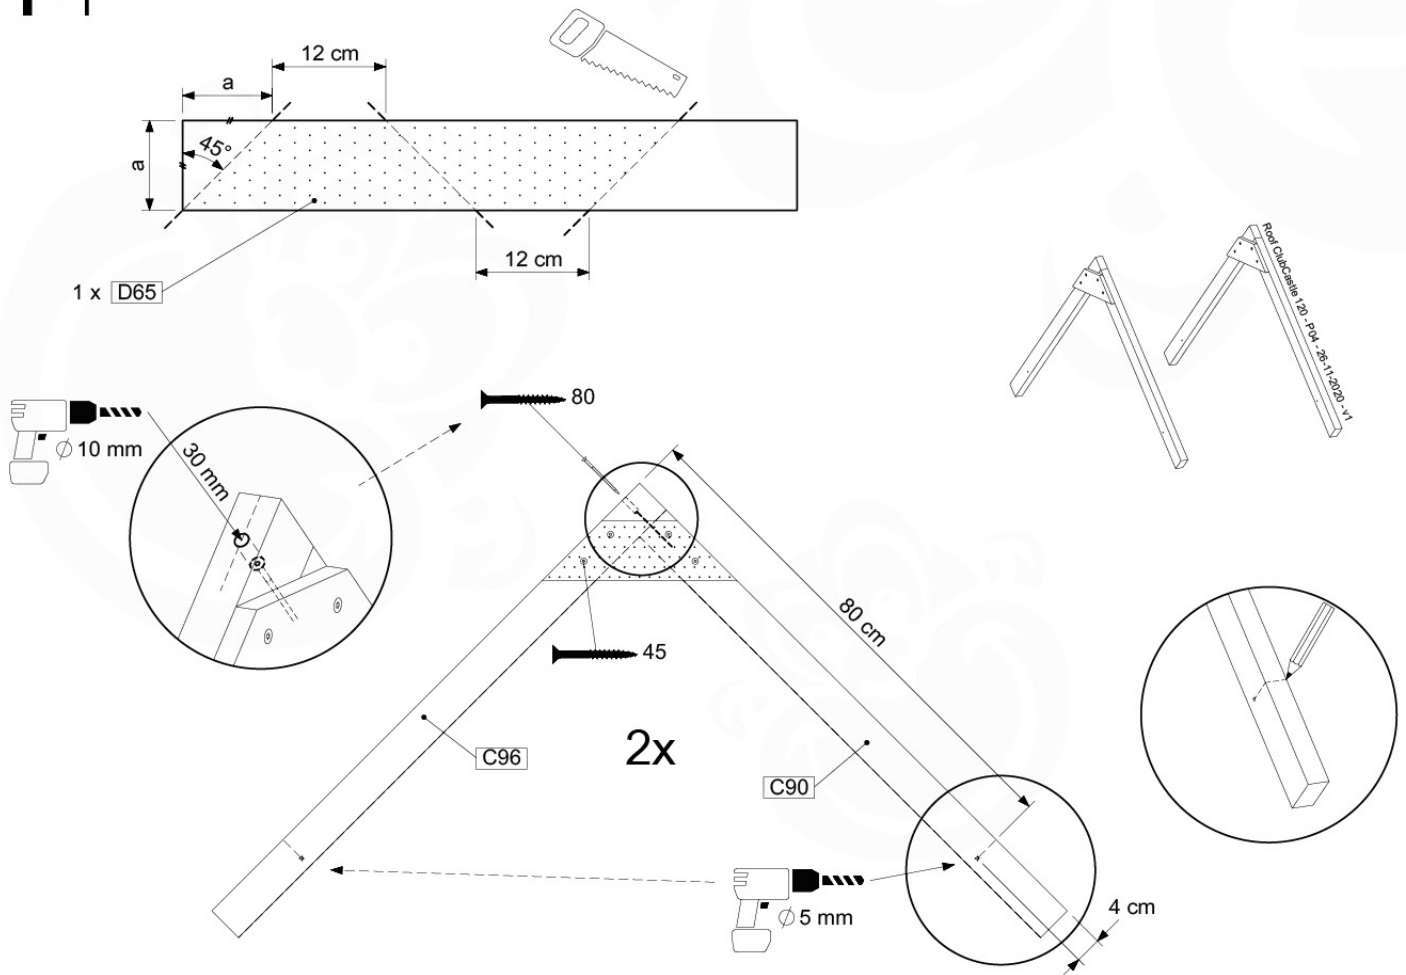

11 Roof

RF07

	PartNo	PartName	QTY.
Hardware Pack	001_417	Stealth Screw 8x80	4
	002_220	Gap Point Screw T25 - 5x45	20
	002_223	Gap Point Screw T25 - 5x80	2
	002_308	Gap Point Screw T25 - 5x20	10
	023_031	Finishing Washer GPS 5.0	10
Other	123_222	Sheet Canvas Navigator Line 1200x1850	1
Timber	C90	Beam 900 mm	2
	C96	Beam L=(900+beamheight) mm	2
	D65	Board 650 mm	1
	D120	Board 1200 mm	3

11-1