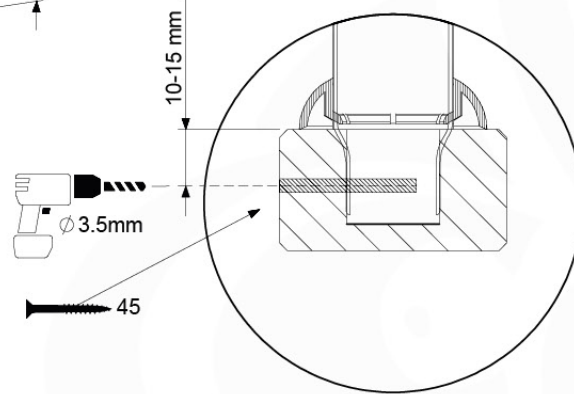

16-4

➔ Fireman's Pole (201_275)
040_335 Part 2

17 Accessories

AC01

(194_119)

	PartNo	PartName	QTY.
Hardware Pack 100_617	001_406	Stealth Screw 8x45	1
	002_041	Dome head screw 4.5 x 20 mm	3
	002_042	Dome head screw 3.5 x 13mm	4
	002_219	Gap Point Screw T25 - 5x30	2
Other	022_300	Steering Wheel	1
	022_800	Rail P/T 105	1
	022_910	Sandpad	1
	103_901	Logo ID Plate	1
	104_107	Tool Set Climbing Units	1
	120_024	Tower Flag	1
	122_302	Telescope	1

Accessory set - P02 - 29-9-2021 - 1x4