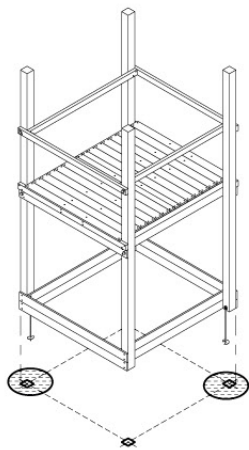

06 Playground Foundation

FD05

Foundation Plan - F05-FD10
22/02/2022 - V2