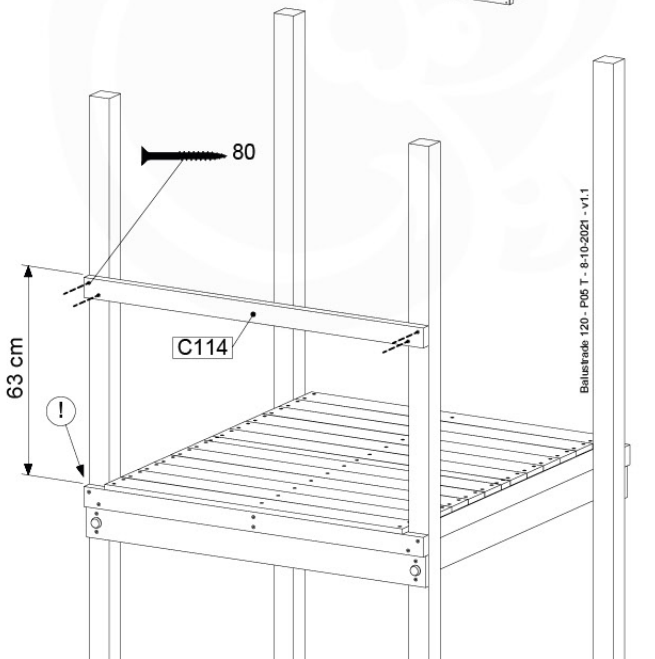

Balustrade 120 - P06 T - 8-10-2021 - v1.1