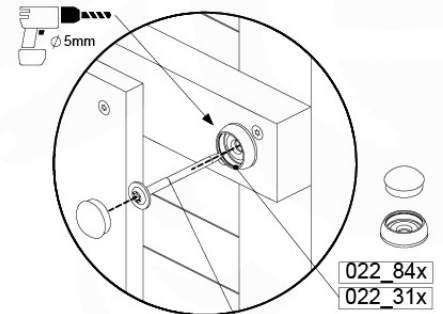

09-1

HARDWARE PACK TOWER → 80