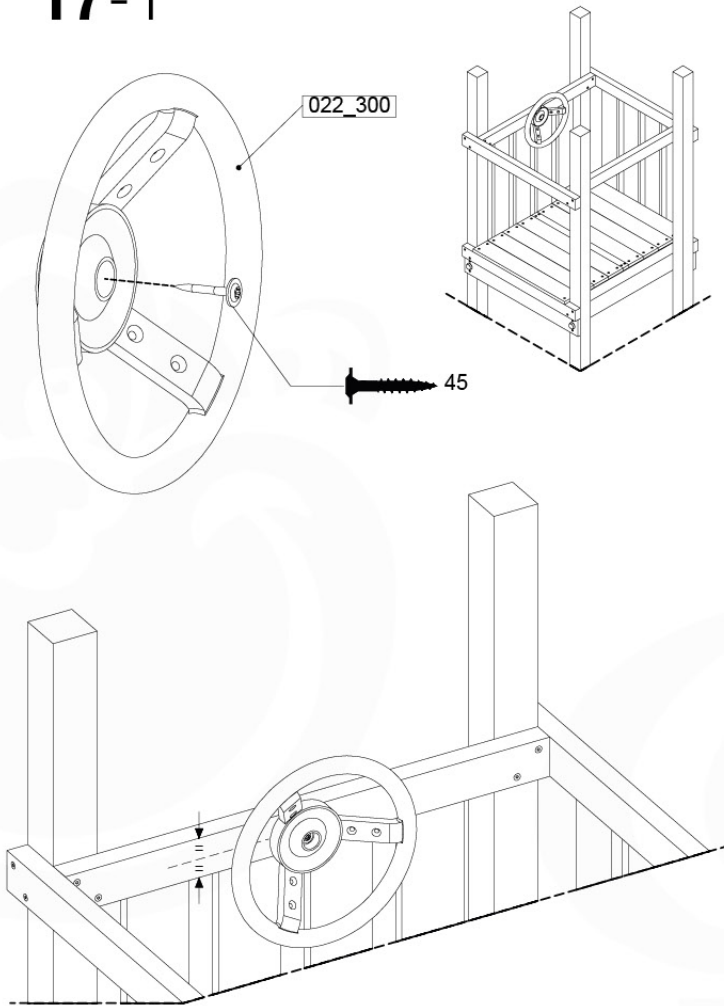

17-1

17-2

17-3

17-4

Accessories set - P03 - 29-9-2021 - v4

Accessories set - P04 - 29-9-2021 - v4