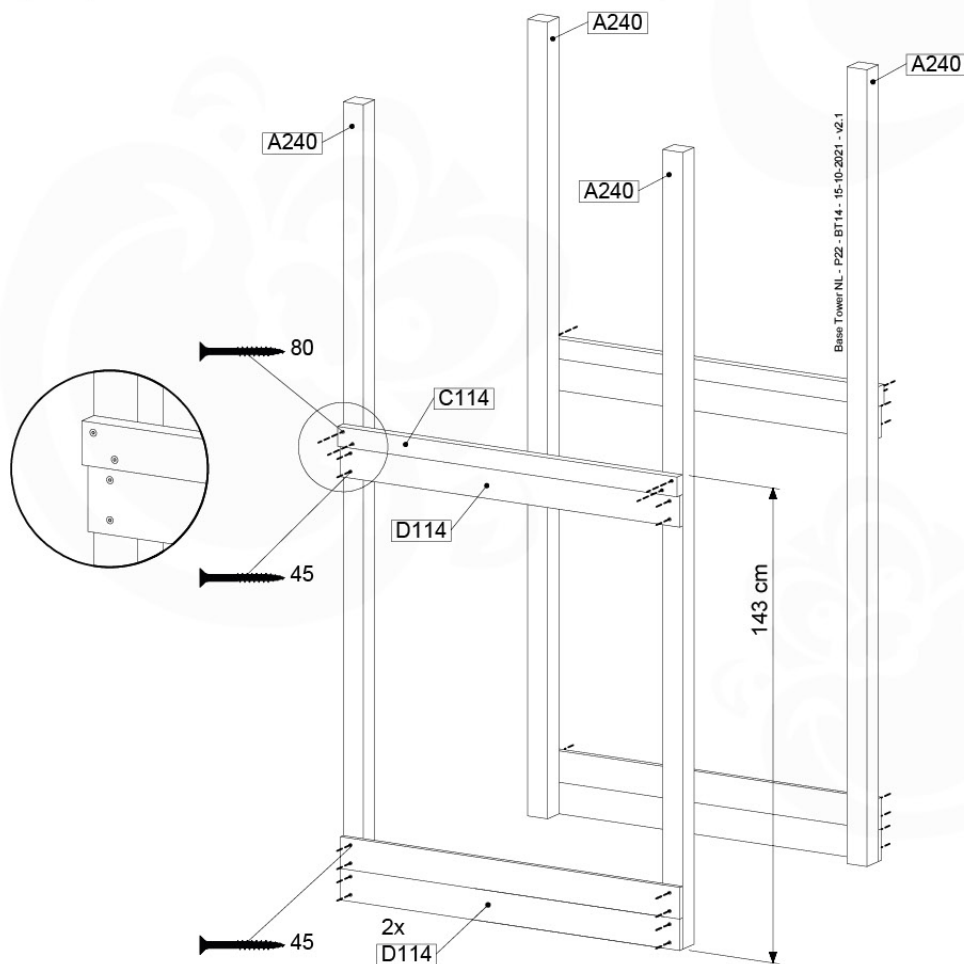

07 Base Tower

BT14

	PartNo	PartName	QTY.
Hardware pack	001_406	Stealth Screw 8x45	6
	001_417	Stealth Screw 8x80	4
	002_220	Gap Point Screw T25 - 5x45	118
	002_223	Gap Point Screw T25 - 5x80	20
	022_31x	bpc-base version 3	8
	022_84x	bpc cover	8
Other	007_001	Ground-anchor	2
Timber	A240	Post 70x70 L2400	4
	C114	Beam 1140 mm	5
	D100	Board 1000 mm	14
	D114	Board 1140 mm	12

Base Tower NL - P21 - BT14 - 15-10-2021 - v2.1

07-1