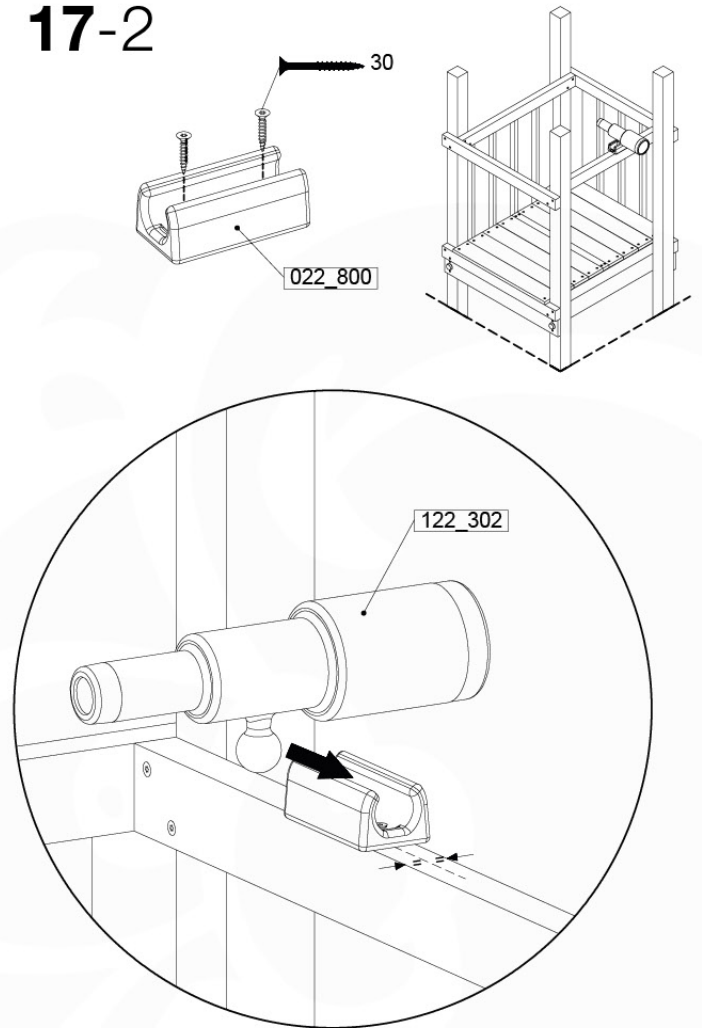

17-1

17-2

17-3

17-4

Accessories set - P03 - 29-9-2021 - v4

Accessories set - P04 - 29-9-2021 - v4