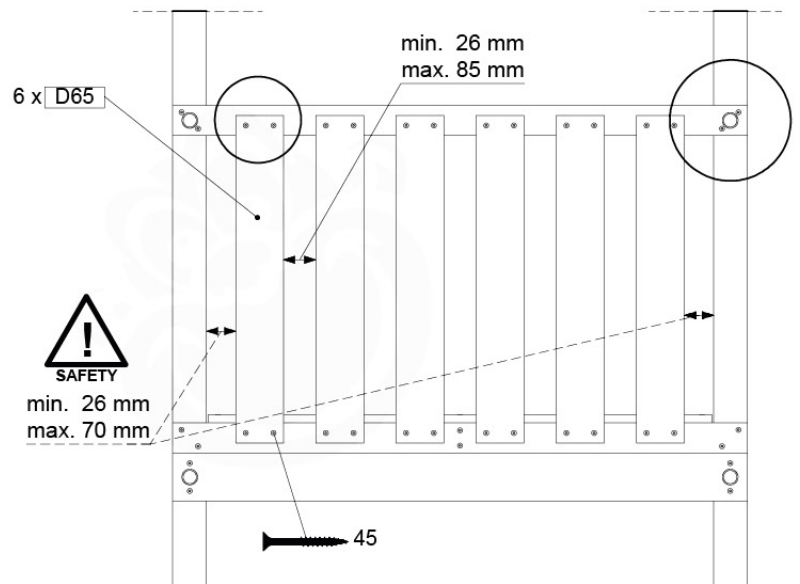

09 Balustrade

BL04

	PartNo	PartName	QTY.
Hardware Pack	002_220	Gap Point Screw T25 - 5x45	24
	002_223	Gap Point Screw T25 - 5x80	4
Timber	C114	Beam 1140 mm	1
	D65	Board 650 mm	6

Balustrade 120 - P03 T - 8-10-2021 - v1.1

09-1

HARDWARE PACK TOWER → 80

Balustrade 120 - P06 T - 8-10-2021 - v1.1