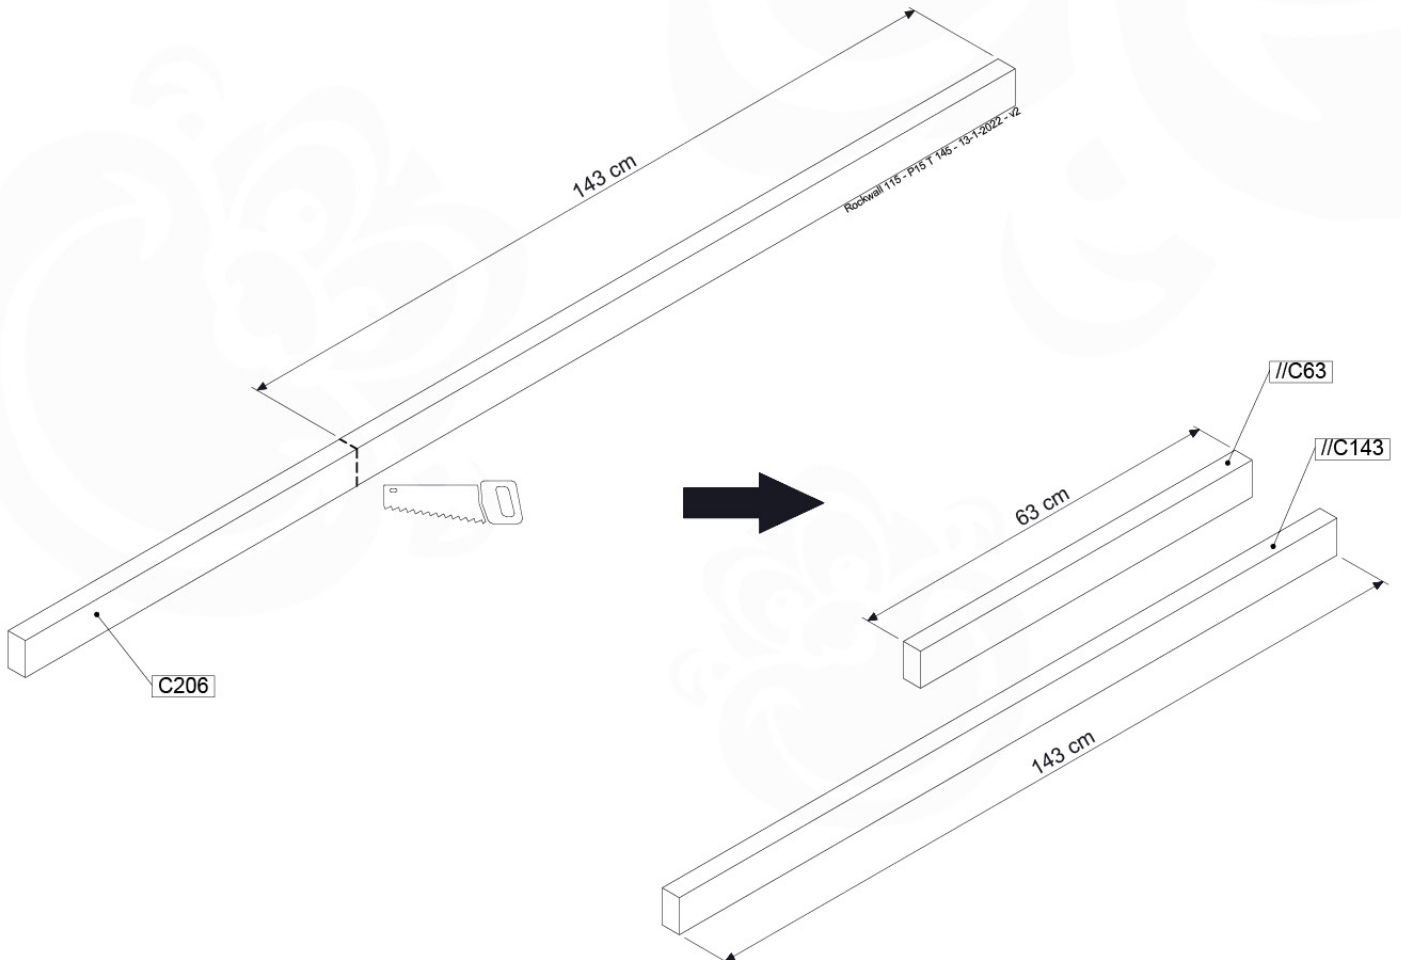

10 Rock Wall

RW11

	PartNo	PartName	QTY.
Hardware Pack	001_102	Washer Head Screw T40 M8x30	10
	002_220	Gap Point Screw T25 - 5x45	44
	002_223	Gap Point Screw T25 - 5x80	9
	003_010	M8 spring lock washer	10
	004_050	M8 22mm Drive in Nut	10
Other	022_50x	Climbing Rock	5
	120_102	Handgrip set (complete 2x)	1
Timber	C114	Beam 1140 mm	1
	C206	Beam 2060 mm	1
	D65	Board 650 mm	10

Rockwall 115 - P08 TL 145 - 13-1-2022 - v2

10-1