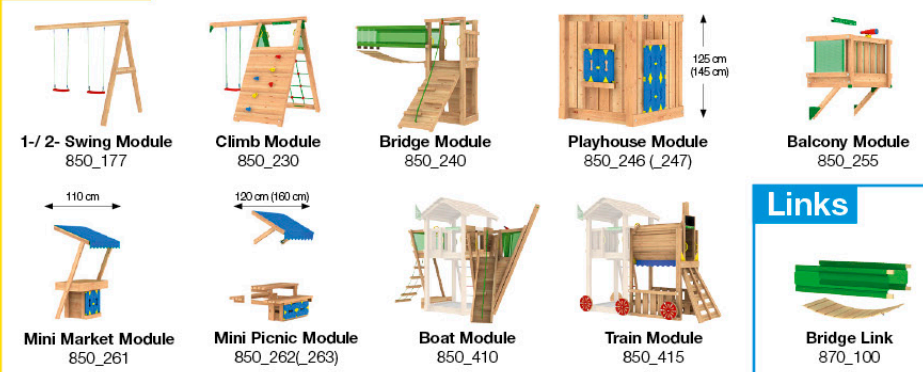

35 Product Identification

4x 13 mm
002_042

1x
103_901

Playtowers

Playhouses

Modules

Links

Swings