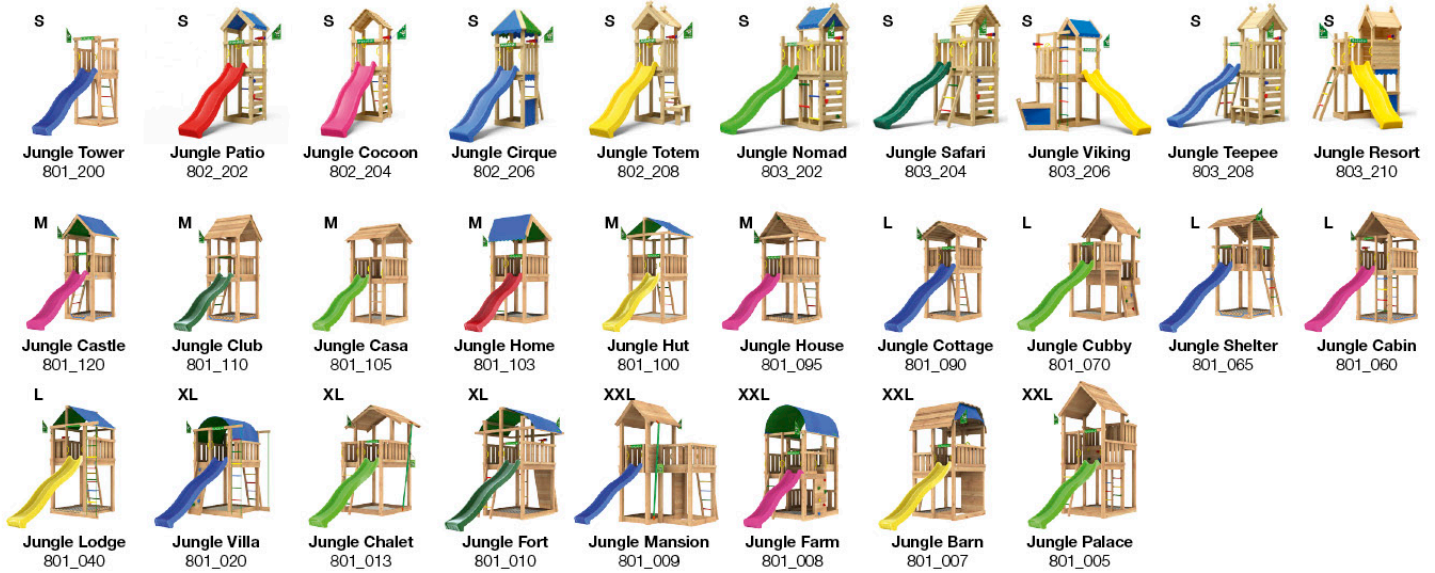

35 Product Identification

4x 13 mm
002_042

1x
103_901

Playtowers

Playhouses

Modules

Links

Swings