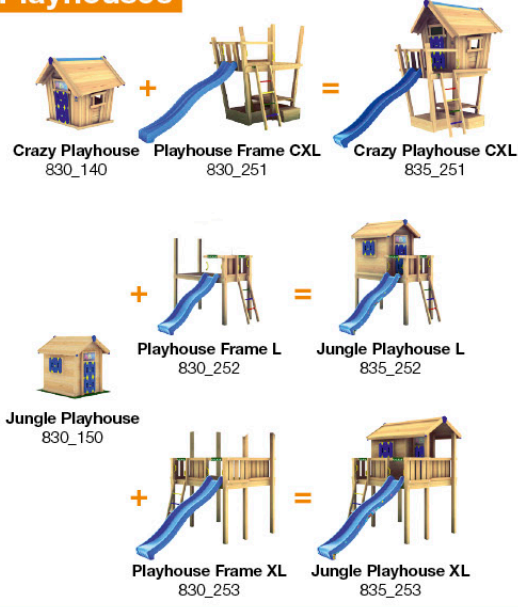

35 Product Identification

4x 13 mm
002_042

1x
103_901

Playtowers

Playhouses

Modules

Links

Swings