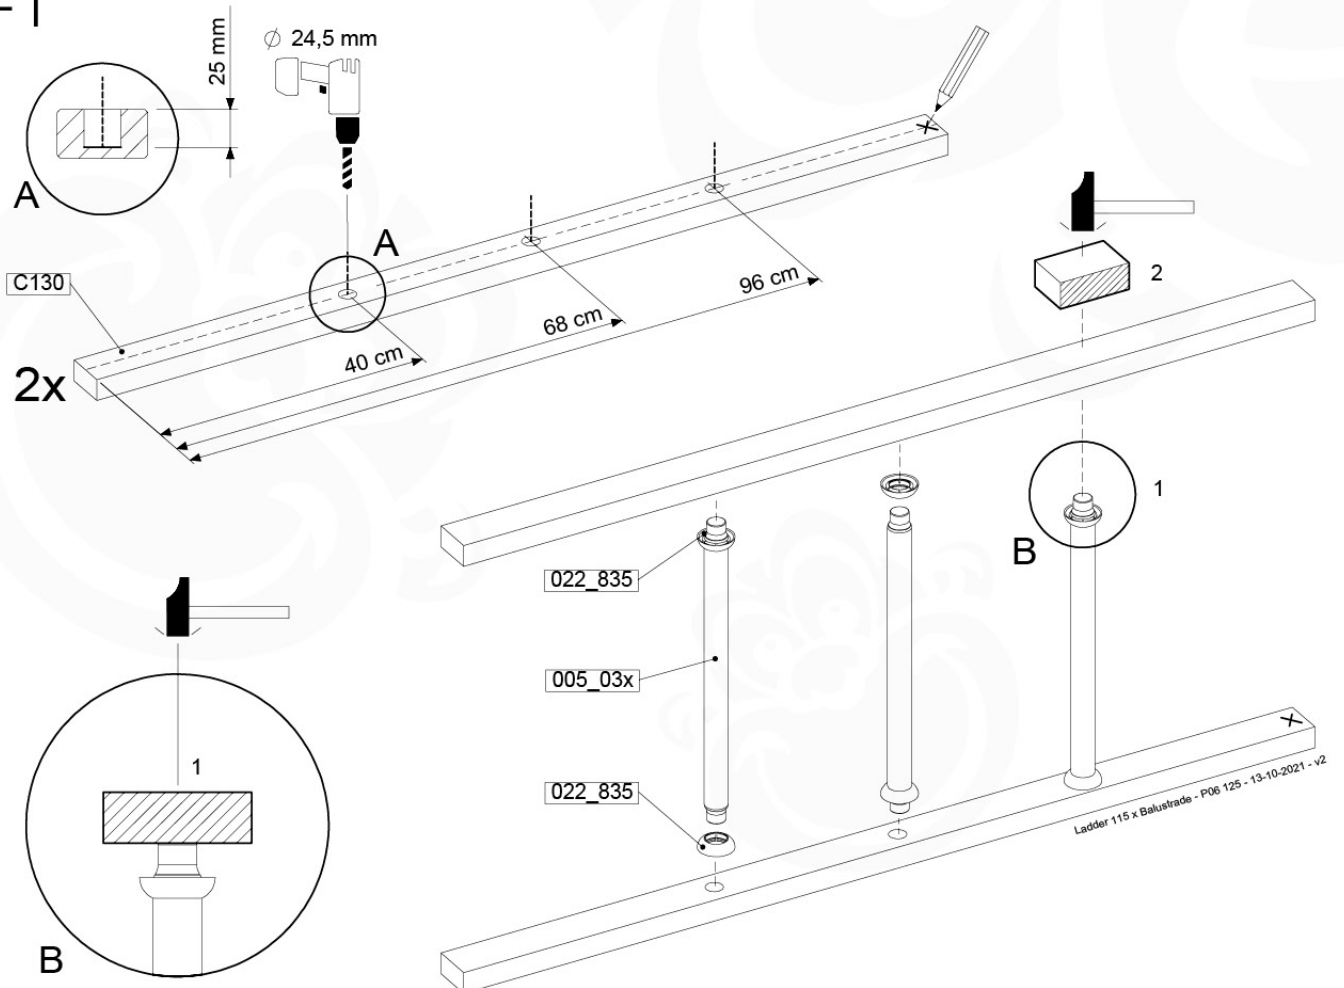

10-1

Ladder 115 x Balustrade - P06 125 - 13-10-2021 - v2