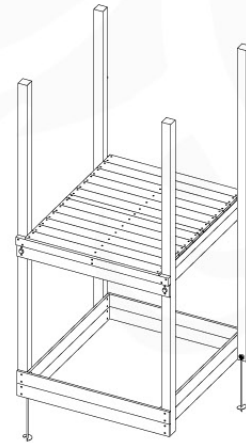

11 Swing Frame / Climb Frame

12

+

12

1-Swing frame / 2-Swing frame
457_101
457_102

+

12

1-Climb frame / 2-Climb frame
457_105
457_106

12 Ground Anchors

GA05

Parts:
Hardware Package Tower

007_001

Ground Anchors 120 - P12 - 27-11-2020 - V1

12-1

12-2

13 Add-on