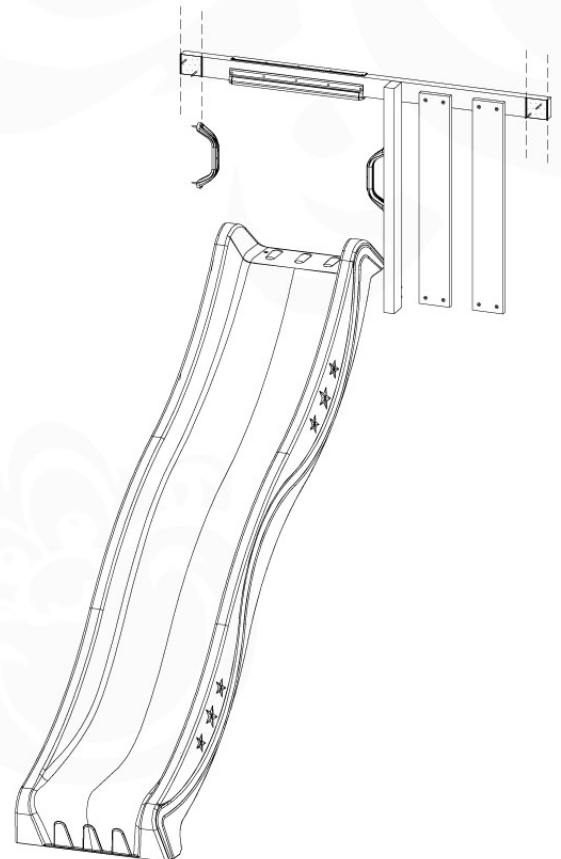

14 Slide Set

SL06

	PartNo	PartName	QTY.
Hardware Pack	000_101	Nail Pan Head	10
	002_220	Gap Point Screw T25 - 5x45	8
	002_223	Gap Point Screw T25 - 5x80	8
	002_308	Gap Point Screw T25 - 5x20	2
Other	120_102	Handgrip set (complete 2x)	1
	123_200	Bumperpad	1
	324_xxx 334_xxx	Wavy Star Slide XL 2200 mm / Wavy Star Slide XXL 2650 mm	1
Timber	C114	Beam 1140 mm	1
	C70	Beam 700 mm	1
	D65	Board 650 mm	2

SHUPP 115 x Bahnlende - P02 UL - 13-10-2021 - v2