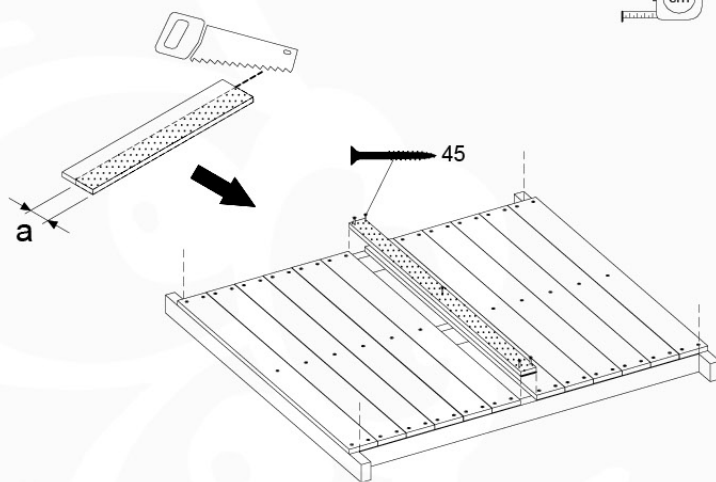

06 Playground Foundation

FD05

06-1

Foundation Plan - P07 - 2/11-2020 - v8

See Foundation Plan 05

07 Base Tower

BT11

	PartNo	PartName	QTY.
Hardware pack	001_406	Stealth Screw 8x45	6
	001_417	Stealth Screw 8x80	4
	002_220	Gap Point Screw T25 - 5x45	118
	002_223	Gap Point Screw T25 - 5x80	20
	022_31x	bpc-base version 3	8
	022_84x	bpc cover	8
Other	007_001	Ground-anchor	2
Timber	A240	Post 70x70 L2400	4
	C114	Beam 1140 mm	5
	D100	Board 1000 mm	14
	D114	Board 1140 mm	12

Base Tower NL - P06 - BT11 - 8-10-2021 - v2.0

Base Tower NL - Base Tower

07-1

Base Tower NL - P14 - BT11 - 8-10-2021 - v2.0

07-2

07-3

07-4

08 Balustrade (2x)

BL04

	PartNo	PartName	QTY.
Hardware Pack	002_220	Gap Point Screw T25 - 5x45	24
	002_223	Gap Point Screw T25 - 5x80	4
Timber	C114	Beam 1140 mm	1
	D65	Board 650 mm	6

Balustrade 120 - P03 T - 8-10-2021 - v1.1