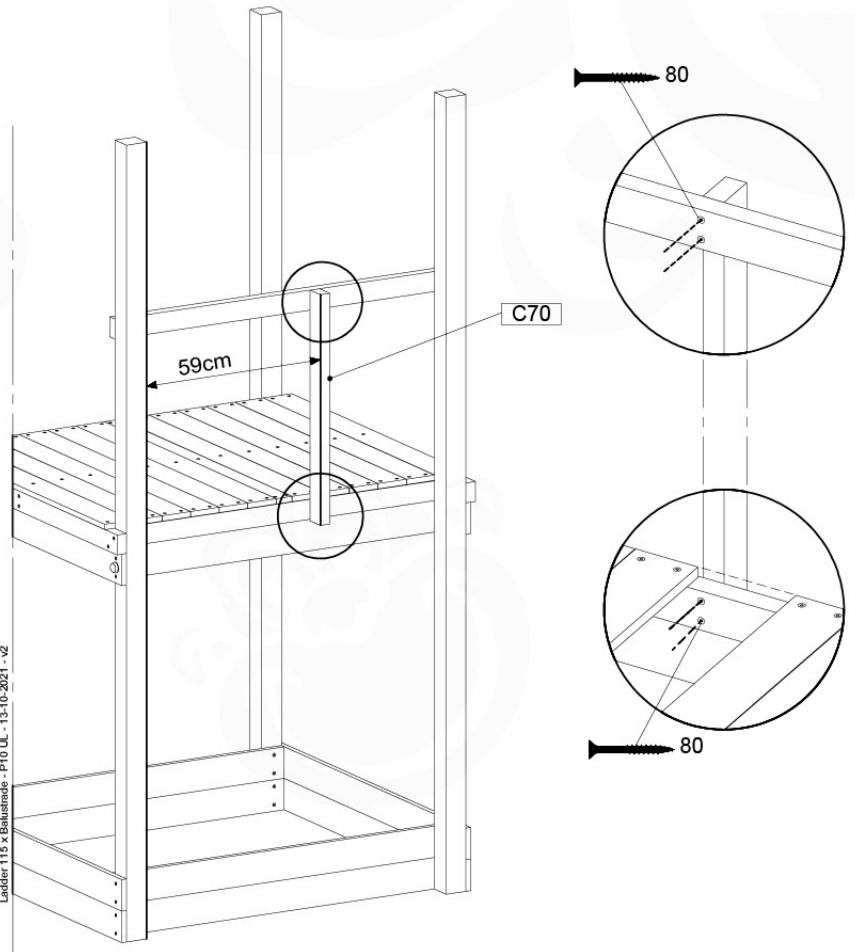

Ladder 115 x Balustrade - P02 UL125 - 13-10-2021 - v2

Material: Lumber 2.0

10-1

Ladder 115 x Balustrade - P06 125 - 13-10-2021 - v2

10-2

10-3

10-4

10-5

11 Swing Frame / Climb Frame

12

+

12

1-Swing frame / 2-Swing frame
457_101
457_102

+

12

1-Climb frame / 2-Climb frame
457_105
457_106