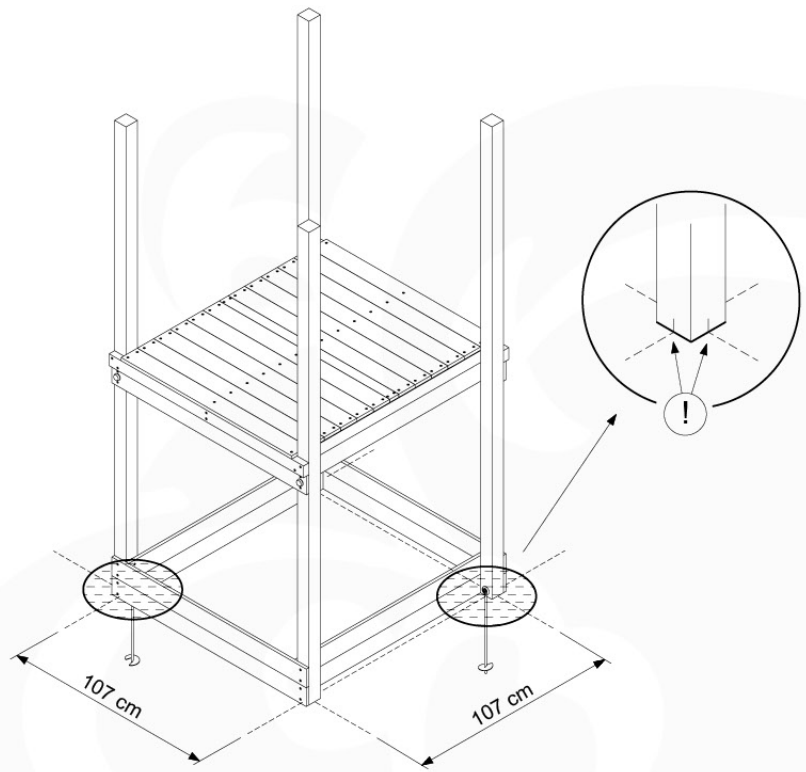

03 Timber

601_126 Jungle House 2.1

	L	
A240	239cm - 240cm	4 x
-	-	-
C154 C130 C114 C74 C70	153cm - 154cm 129cm - 130cm 113cm - 114cm 73cm - 74cm 69cm - 70cm	2 x 2 x 9 x 4 x 2 x
D127 D114 D100 D65	126cm - 127cm 113cm - 114cm 99cm - 100cm 64cm - 65cm	21 - 25 x 12 x 11 - 14 x 18 x

06 Playground Foundation

FD05

06-1

Foundation Plan - P07 - 2/11-2020 - v8

See Foundation Plan 05

07 Base Tower

BT11

	PartNo	PartName	QTY.
Hardware pack	001_406	Stealth Screw 8x45	6
	001_417	Stealth Screw 8x80	4
	002_220	Gap Point Screw T25 - 5x45	118
	002_223	Gap Point Screw T25 - 5x80	20
	022_31x	bpc-base version 3	8
	022_84x	bpc cover	8
Other	007_001	Ground-anchor	2
Timber	A240	Post 70x70 L2400	4
	C114	Beam 1140 mm	5
	D100	Board 1000 mm	14
	D114	Board 1140 mm	12