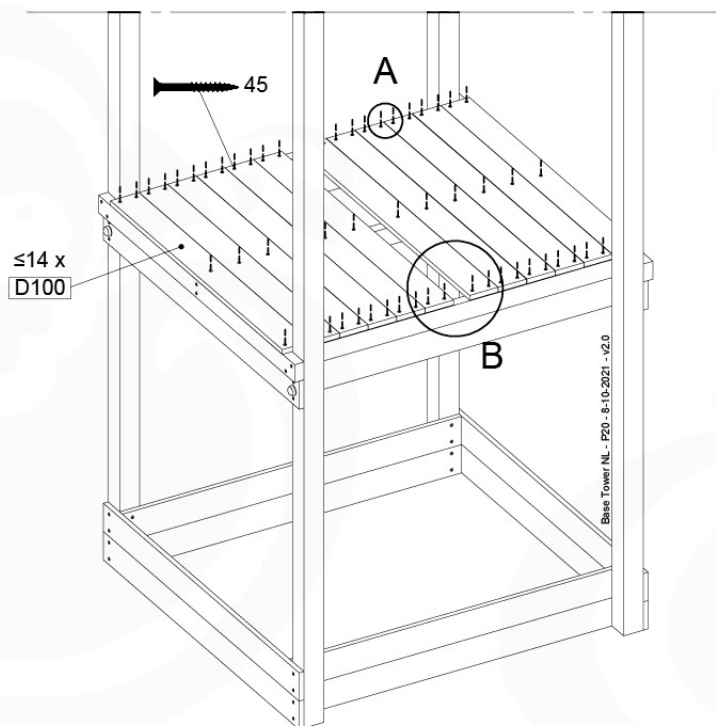

06 Playground Foundation

FD05

06-1

Foundation Plan - P07 - 2/11-2020 - v8

See Foundation Plan 05

07 Base Tower

BT11

	PartNo	PartName	QTY.
Hardware pack	001_406	Stealth Screw 8x45	6
	001_417	Stealth Screw 8x80	4
	002_220	Gap Point Screw T25 - 5x45	118
	002_223	Gap Point Screw T25 - 5x80	20
	022_31x	bpc-base version 3	8
	022_84x	bpc cover	8
Other	007_001	Ground-anchor	2
Timber	A240	Post 70x70 L2400	4
	C114	Beam 1140 mm	5
	D100	Board 1000 mm	14
	D114	Board 1140 mm	12

Base Tower NL - P06 - BT11 - 8-10-2021 - v2.0

Base Tower NL - Base Tower

07-1

Base Tower NL - P14 - BT11 - 8-10-2021 - v2.0

07-2

07-3

07-4

08 Balustrade (2x)

BL04

	PartNo	PartName	QTY.
Hardware Pack	002_220	Gap Point Screw T25 - 5x45	24
	002_223	Gap Point Screw T25 - 5x80	4
Timber	C114	Beam 1140 mm	1
	D65	Board 650 mm	6

Balustrade 120 - P03 T - 8-10-2021 - v1.1