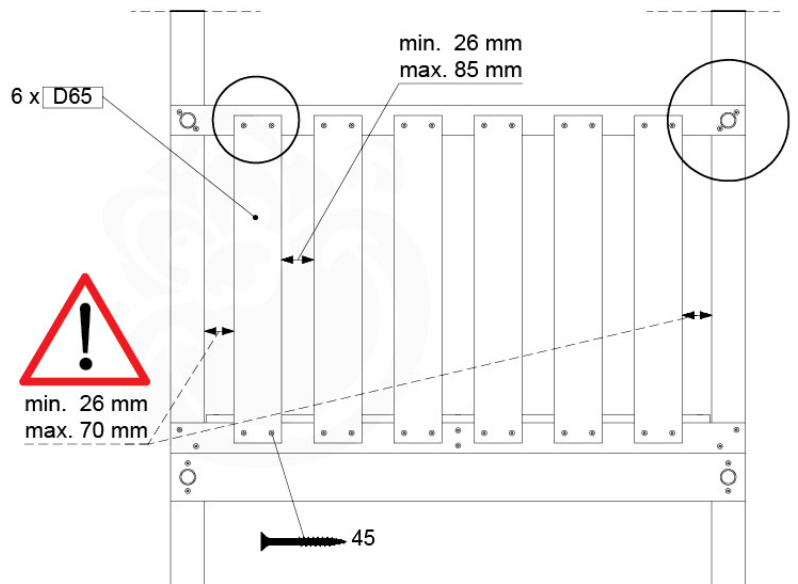

08 Balustrade (2x)

BL04

	PartNo	PartName	QTY.
Hardware Pack	002_220	Gap Point Screw T25 - 5x45	24
	002_223	Gap Point Screw T25 - 5x80	4
Timber	C114	Beam 1140 mm	1
	D65	Board 650 mm	6

Balustrade 120 - P03 T - 8-10-2021 - v1.1

08-1

Balustrade 120 - P06 T - 8-10-2021 - v1.1