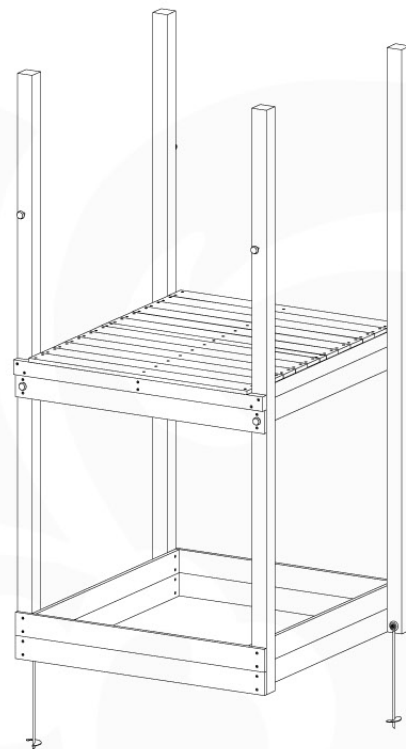

06 Playground Foundation

FD05

06-1

Foundation Plan - P07 - 2/11-2020 - v8

See Foundation Plan 05

07 Base Tower

BT11

	PartNo	PartName	QTY.
Hardware pack	001_406	Stealth Screw 8x45	6
	001_417	Stealth Screw 8x80	4
	002_220	Gap Point Screw T25 - 5x45	118
	002_223	Gap Point Screw T25 - 5x80	20
	022_31x	bpc-base version 3	8
	022_84x	bpc cover	8
Other	007_001	Ground-anchor	2
Timber	A240	Post 70x70 L2400	4
	C114	Beam 1140 mm	5
	D100	Board 1000 mm	14
	D114	Board 1140 mm	12

Base Tower NL - P06 - BT11 - 8-10-2021 - v2.0

Base Tower NL - Base Tower

07-1

Base Tower NL - P14 - BT11 - 8-10-2021 - v2.0

07-2

07-3

07-4

08 Balustrade (2x)

BL04

	PartNo	PartName	QTY.
Hardware Pack	002_220	Gap Point Screw T25 - 5x45	24
	002_223	Gap Point Screw T25 - 5x80	4
Timber	C114	Beam 1140 mm	1
	D65	Board 650 mm	6

Balustrade 120 - P03 T - 8-10-2021 - v1.1