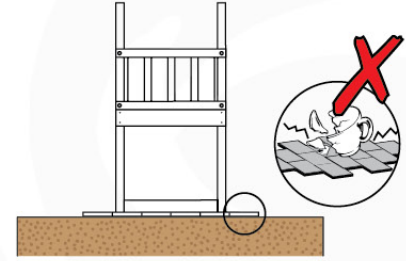

05 Safe Playground

05-1

05-2

05-3

05-4

05-5