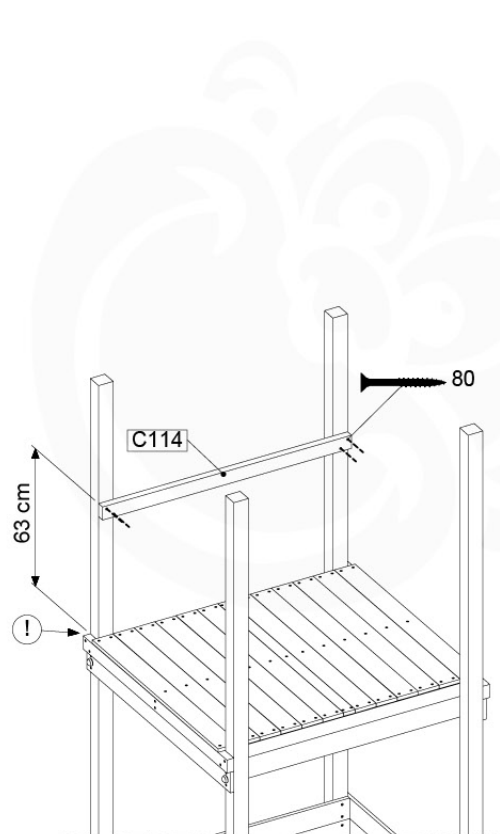

15 Firemans Pole

FP04

	PartNo	PartName	QTY.
Hardware Pack(s)	001_103	M8 Washer Head Screw 40mm	2
	002_220	Gap Point Screw T25 - 5x45	8
	002_223	Gap Point Screw T25 - 5x80	8
	003_010	M8 spring lock washer	2
	003_040	M8 Washer	2
	004_052	M8 Drive-in Nut 30mm	2
	004_054	M8 Drive-in Nut 45mm	2
	022_31x	bpc-base version 3	2
	022_84x	bpc cover	2
Other	102_915	Fireman's Pole	1
Timber	C70	Beam 700 mm	1
	C114	Beam 1140 mm	1
	D65	Board 650 mm	2

15-1