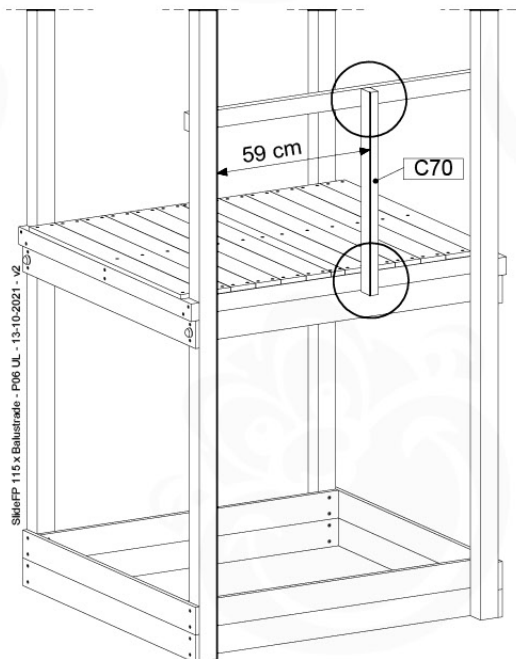

15 Firemans Pole

FP04

	PartNo	PartName	QTY.
Hardware Pack(s)	001_103	M8 Washer Head Screw 40mm	2
	002_220	Gap Point Screw T25 - 5x45	8
	002_223	Gap Point Screw T25 - 5x80	8
	003_010	M8 spring lock washer	2
	003_040	M8 Washer	2
	004_052	M8 Drive-in Nut 30mm	2
	004_054	M8 Drive-in Nut 45mm	2
	022_31x	bpc-base version 3	2
	022_84x	bpc cover	2
Other	102_915	Fireman's Pole	1
Timber	C70	Beam 700 mm	1
	C114	Beam 1140 mm	1
	D65	Board 650 mm	2

15-1