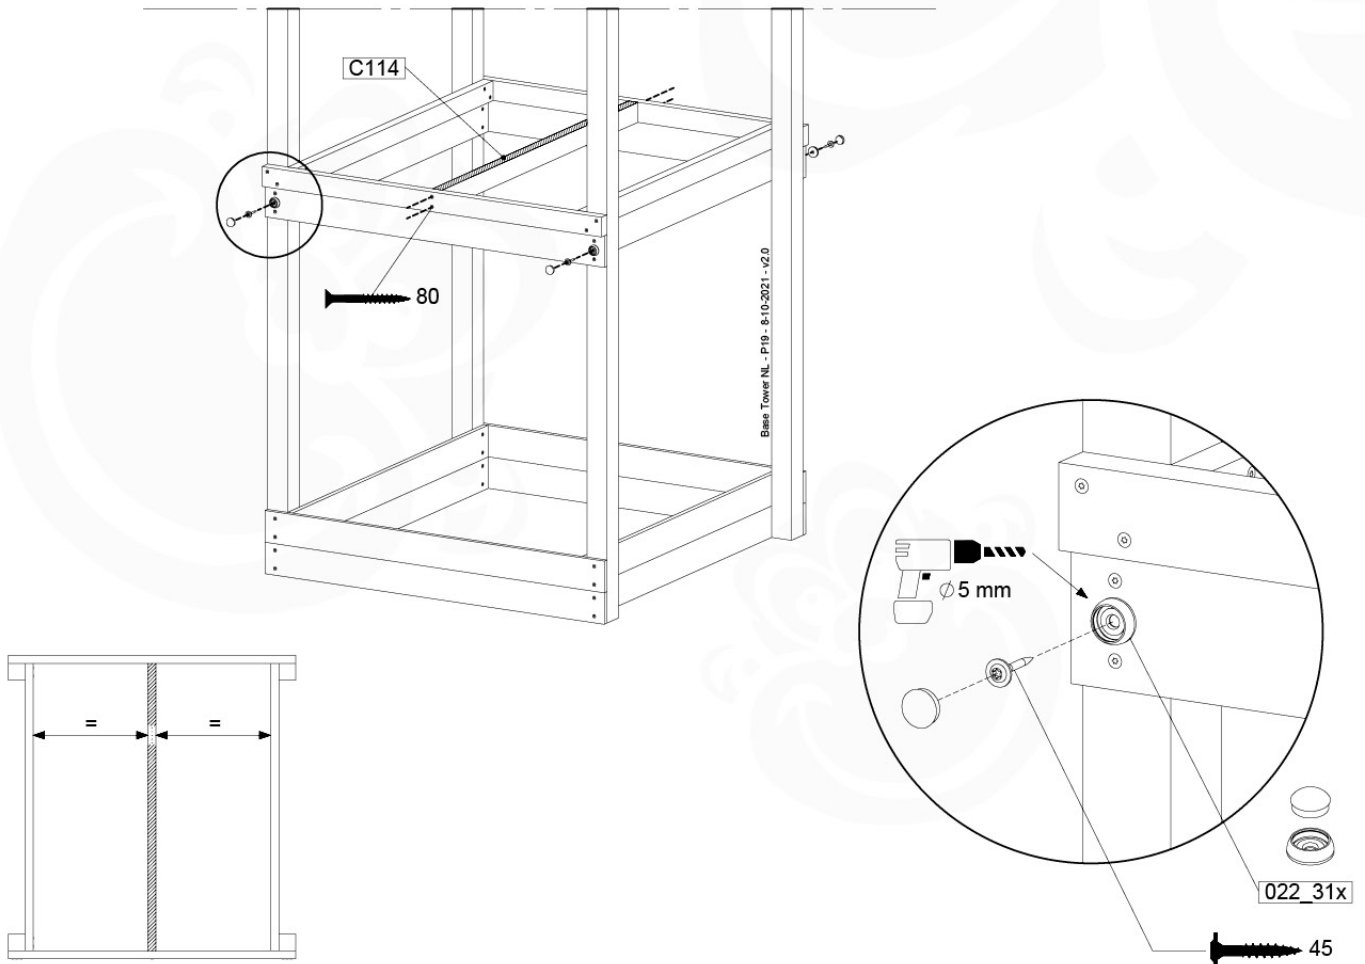

Base Tower NL - P06 - BT11 - 8-10-2021 - v2.0

Base Tower NL - Base Tower

07-1

Base Tower NL - P14 - BT11 - 8-10-2021 - v2.0

07-2

07-3

07-4

08 Balustrade (2x)

BL04

	PartNo	PartName	QTY.
Hardware Pack	002_220	Gap Point Screw T25 - 5x45	24
	002_223	Gap Point Screw T25 - 5x80	4
Timber	C114	Beam 1140 mm	1
	D65	Board 650 mm	6

Balustrade 120 - P03 T - 8-10-2021 - v1.1