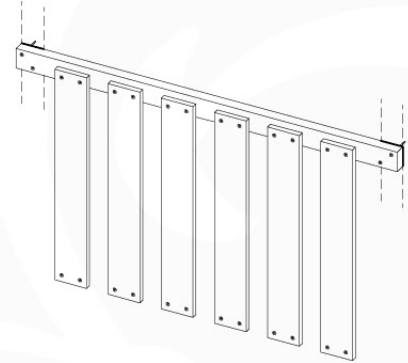

Base Tower NL - P06 - BT11 - 8-10-2021 - v2.0

Base Tower NL - Base Tower

07-1

Base Tower NL - P14 - BT11 - 8-10-2021 - v2.0

07-2

07-3

07-4

08 Balustrade (2x)

BL04

	PartNo	PartName	QTY.
Hardware Pack	002_220	Gap Point Screw T25 - 5x45	24
	002_223	Gap Point Screw T25 - 5x80	4
Timber	C114	Beam 1140 mm	1
	D65	Board 650 mm	6

Balustrade 120 - P03 T - 8-10-2021 - v1.1