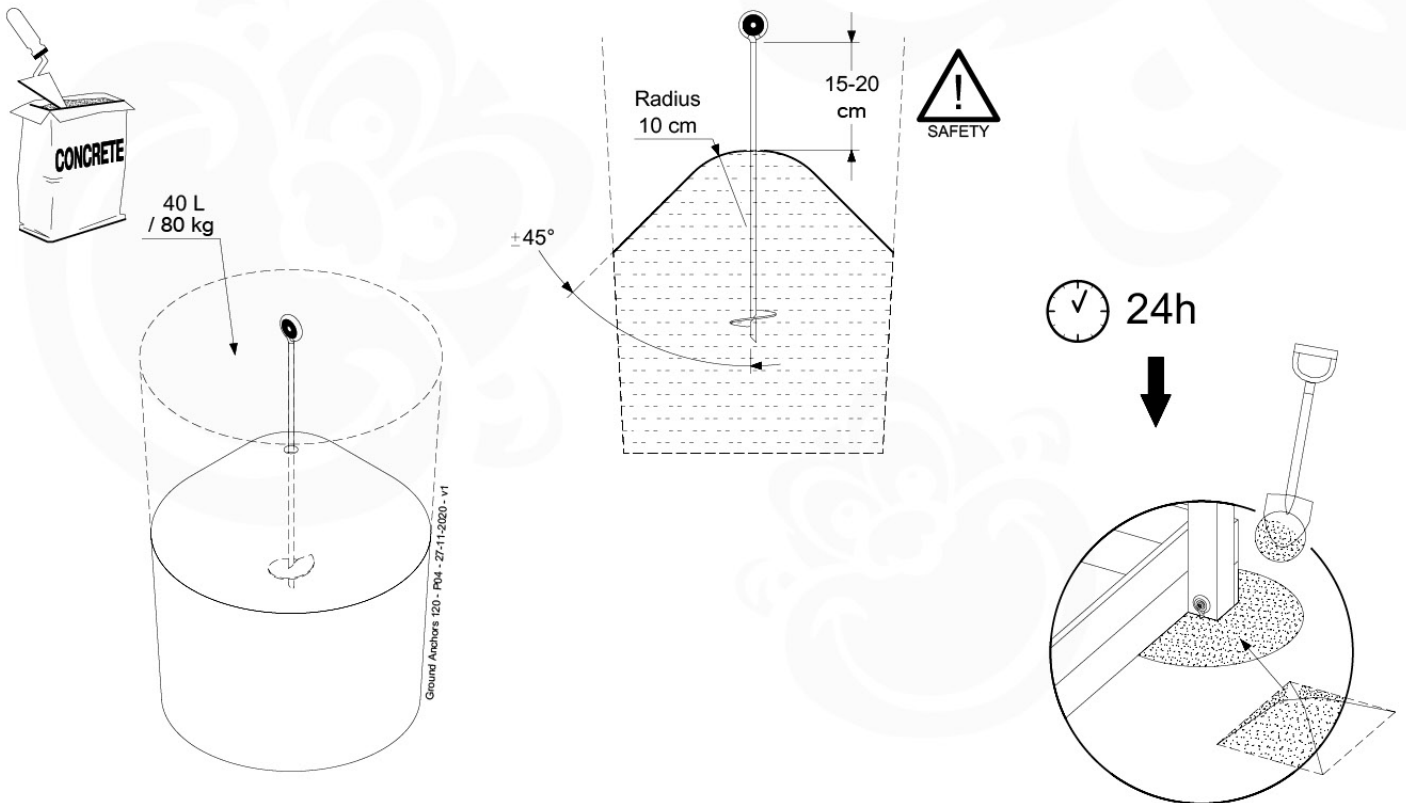

12 Ground Anchors

GA05

Parts:
Hardware Package Tower

007_001

Ground Anchors 120 - P12 - 27-11-2020 - V1

12-1

12-2

13 Add-on