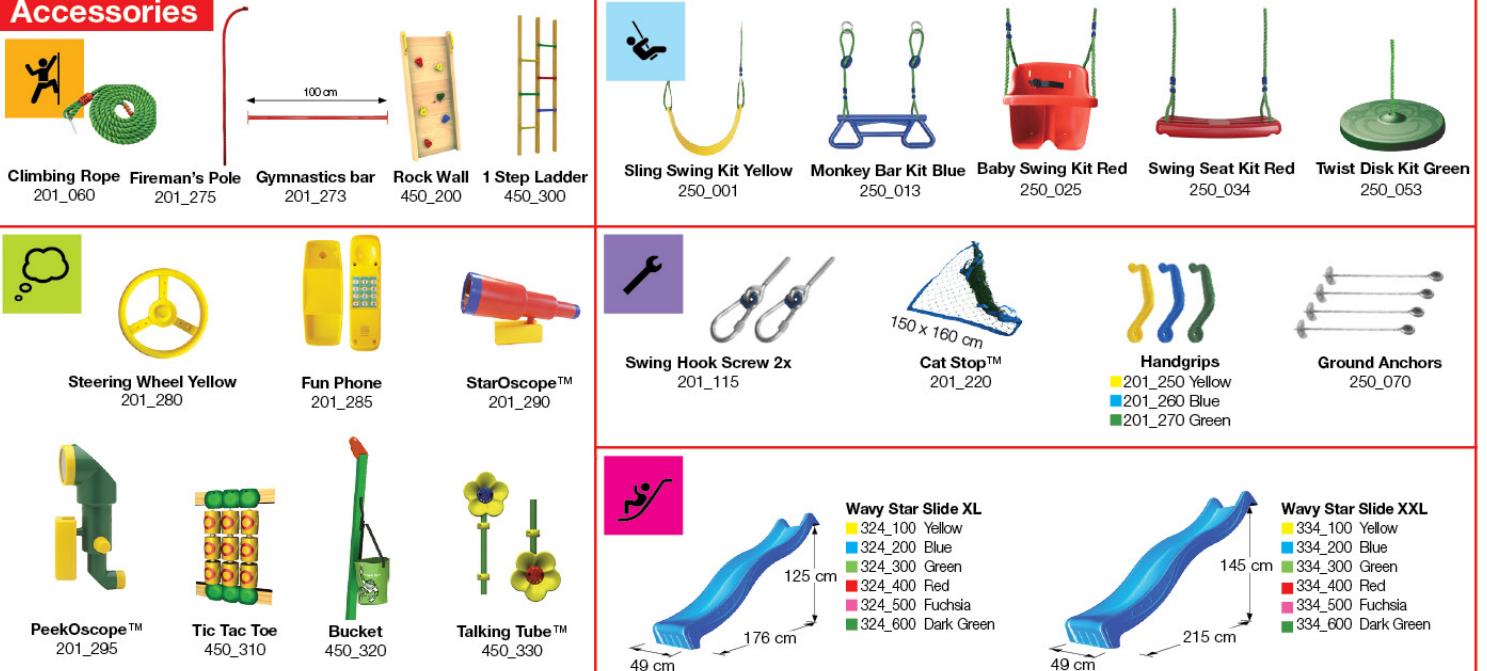

18-1

Playtowers

Playhouses

Modules

Links

Swings

Frames

Accessories