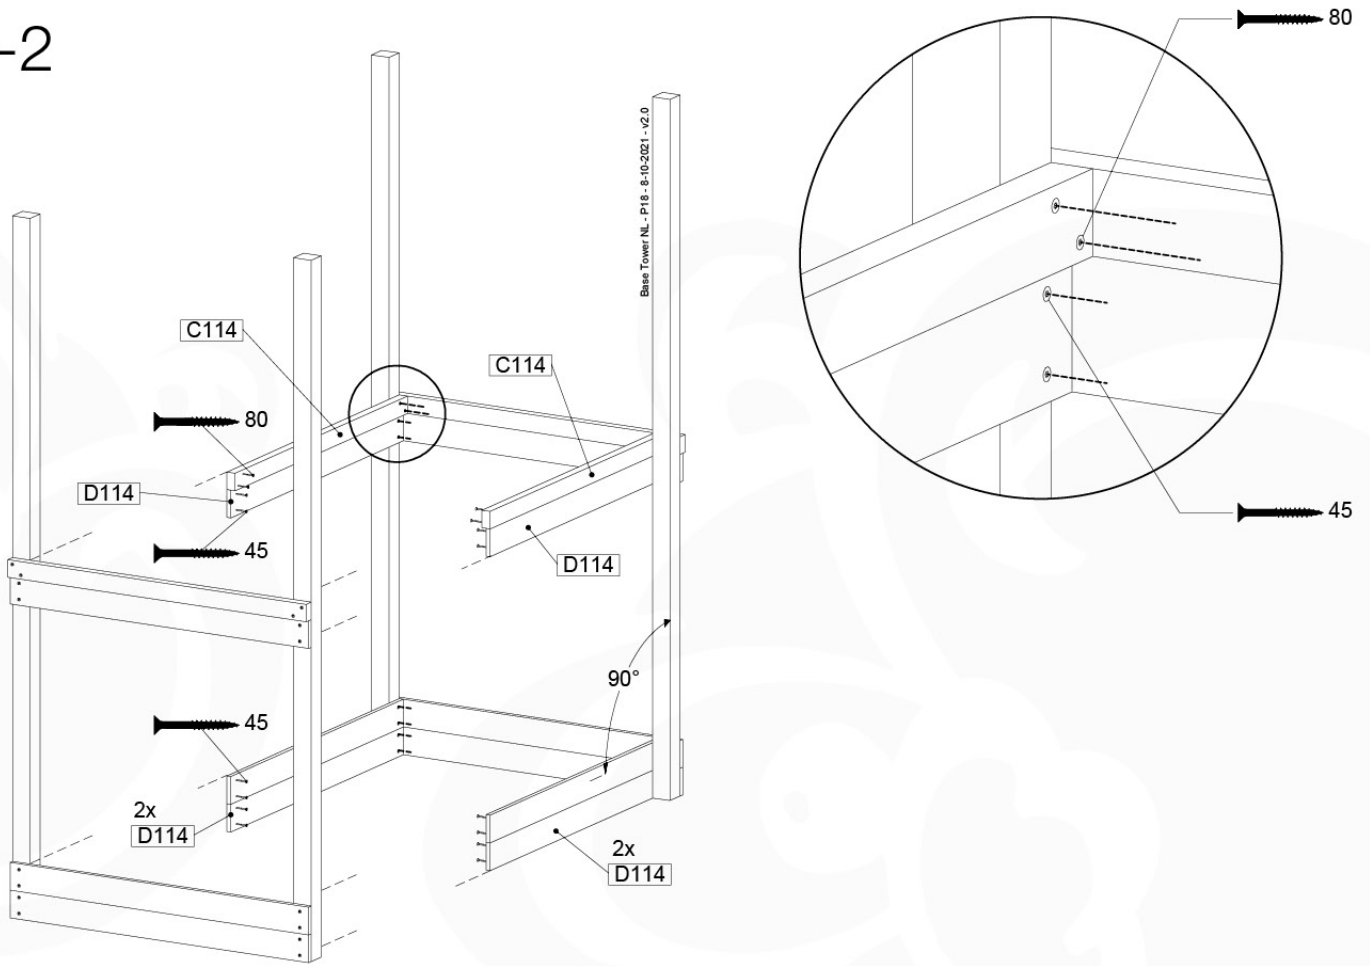

06 Playground Foundation

FD05

06-1

Foundation Plan - P07 - 2/11-2020 - v8

See Foundation Plan 05

07 Base Tower

BT11

	PartNo	PartName	QTY.
Hardware pack	001_406	Stealth Screw 8x45	6
	001_417	Stealth Screw 8x80	4
	002_220	Gap Point Screw T25 - 5x45	118
	002_223	Gap Point Screw T25 - 5x80	20
	022_31x	bpc-base version 3	8
	022_84x	bpc cover	8
Other	007_001	Ground-anchor	2
Timber	A240	Post 70x70 L2400	4
	C114	Beam 1140 mm	5
	D100	Board 1000 mm	14
	D114	Board 1140 mm	12

Base Tower NL - P06 - BT11 - 8-10-2021 - v2.0

Base Tower NL - Base Tower

07-1

Base Tower NL - P14 - BT11 - 8-10-2021 - v2.0

07-2

07-3

07-4

08 Balustrade (2x)

BL04

	PartNo	PartName	QTY.
Hardware Pack	002_220	Gap Point Screw T25 - 5x45	24
	002_223	Gap Point Screw T25 - 5x80	4
Timber	C114	Beam 1140 mm	1
	D65	Board 650 mm	6

Balustrade 120 - P03 T - 8-10-2021 - v1.1