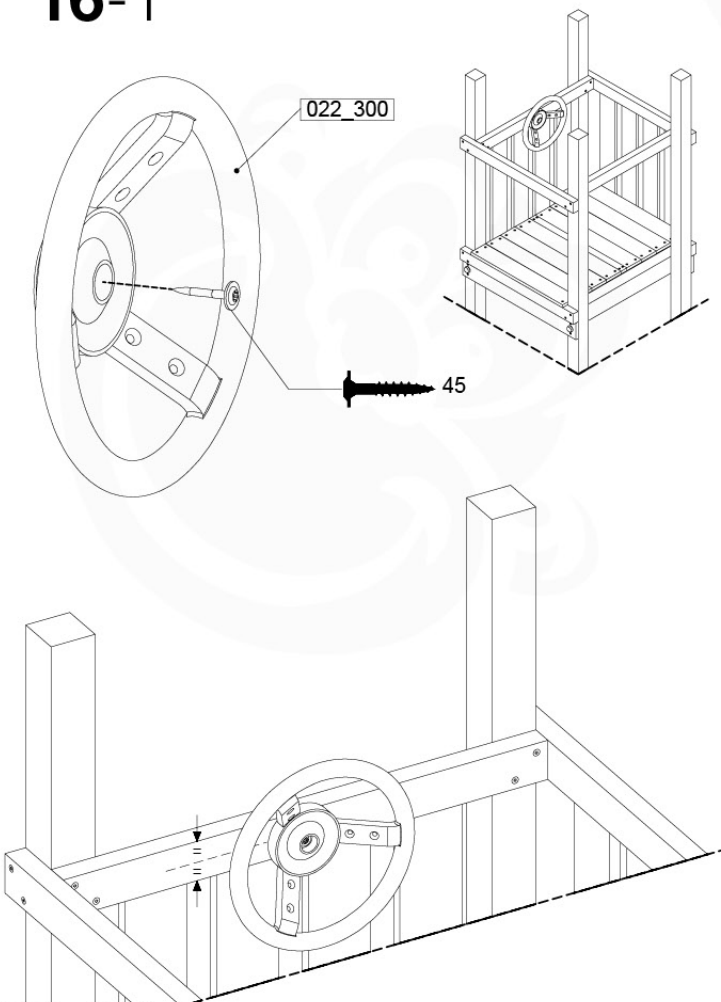

16 Accessories

AC01

(194_119)

	PartNo	PartName	QTY.
Hardware	001_406	Stealth Screw 8x45	1
	002_041	Dome head screw 4.5 x 20 mm	3
	002_042	Dome head screw 3.5 x 13mm	4
	002_219	Gap Point Screw T25 - 5x30	2
Other	022_300	Steering Wheel	1
	022_800	Rail P/T 105	1
	022_910	Sandpad	1
	103_901	Logo ID Plate	1
	104_107	Tool Set Climbing Units	1
	120_024	Tower Flag	1
	122_302	Telescope	1

Accessory set - P02 - 28-9-2021 - 14

16-1