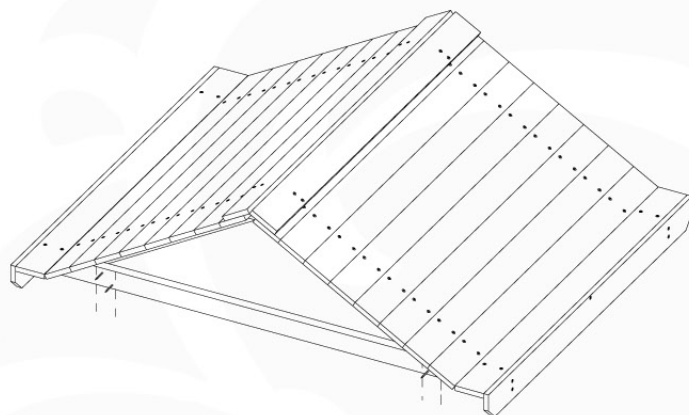

08-1

Balustrade 120 - P06 T - 8-10-2021 - v1.1

09 Roof House

RF11

	PartNo	PartName	QTY.
Hardware Pack	001_411	Stealth Screw 8x60	4
	001_417	Stealth Screw 8x80	4
	002_220	Gap Point Screw T25 - 5x45	106
	002_223	Gap Point Screw T25 - 5x80	16
Timber	C74	Beam 740 mm	4
	C154	Beam 1540 mm	2
	D127	Board 1270 mm	21-25