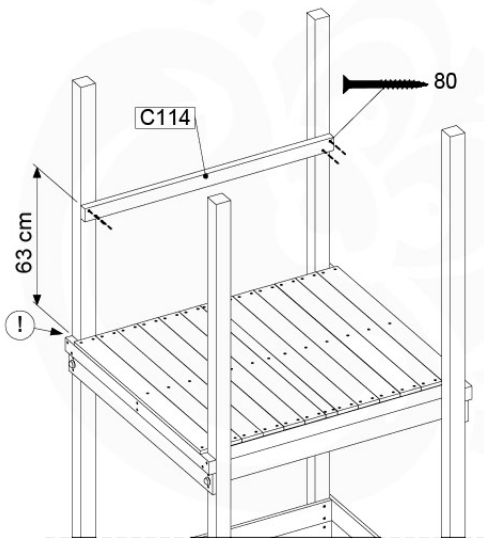

LA11

	PartNo	PartName	QTY.
Hardware Pack	001_404	Stealth Screw 8x30	4
	002_219	Gap Point Screw T25 - 5x30	4
	002_220	Gap Point Screw T25 - 5x45	14
	002_223	Gap Point Screw T25 - 5x80	8
Other	005_03x	Ladder Rung Y/B/G/R	3
	005_522	Connection Bracket Mini Market	2
	022_835	Rung Cap	6
	120_102	Handgrip set (complete 2x)	1
Timber	C70	Beam 700 mm	1
	C114	Beam 1140 mm	1
	C130	Beam 1300 mm	2
	D65	Board 650 mm	2

Ladder 115 x Balustrade - P02 UL125 - 13-10-2021 - v2

Material: Lumber 2.0

10-1

Ladder 115 x Balustrade - P06 125 - 13-10-2021 - v2

10-2

10-3

10-4

10-5

11 Swing Frame / Climb Frame

12

+

12

1-Swing frame / 2-Swing frame
457_101
457_102

+

12

1-Climb frame / 2-Climb frame
457_105
457_106