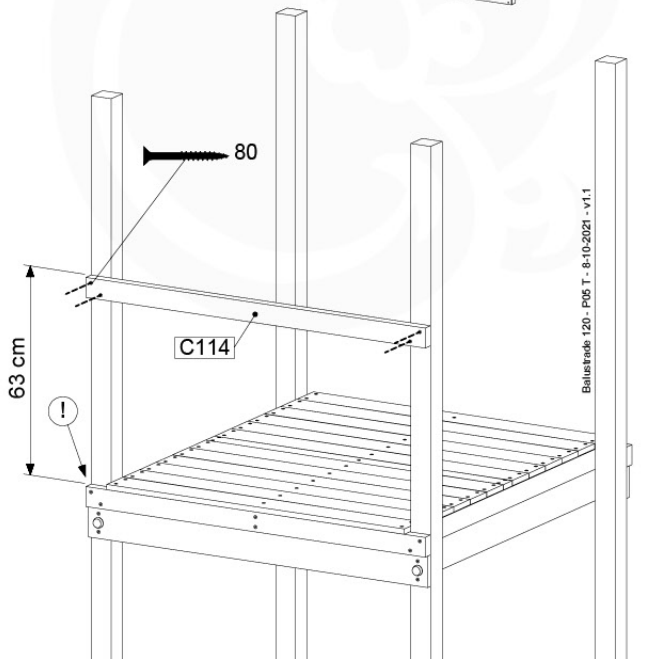

08-1

Balustrade 120 - P06 T - 8-10-2021 - v1.1