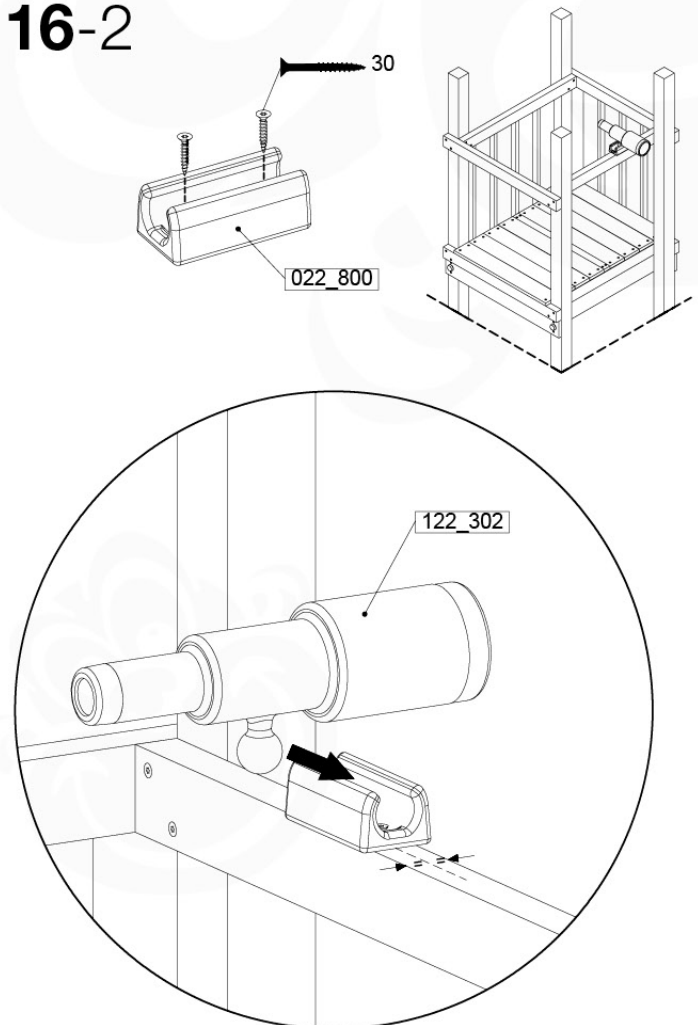

16-2

Accessory set - P03 - 28-9-2021 - 14