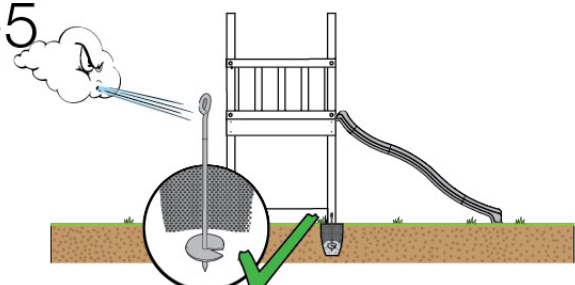

06 Playground Foundation

FD05

06-1

Foundation Plan - P07 - 2/11-2020 - v8

See Foundation Plan 05

07 Base Tower

BT11

	PartNo	PartName	QTY.
Hardware pack	001_406	Stealth Screw 8x45	6
	001_417	Stealth Screw 8x80	4
	002_220	Gap Point Screw T25 - 5x45	118
	002_223	Gap Point Screw T25 - 5x80	20
	022_31x	bpc-base version 3	8
	022_84x	bpc cover	8
Other	007_001	Ground-anchor	2
Timber	A240	Post 70x70 L2400	4
	C114	Beam 1140 mm	5
	D100	Board 1000 mm	14
	D114	Board 1140 mm	12