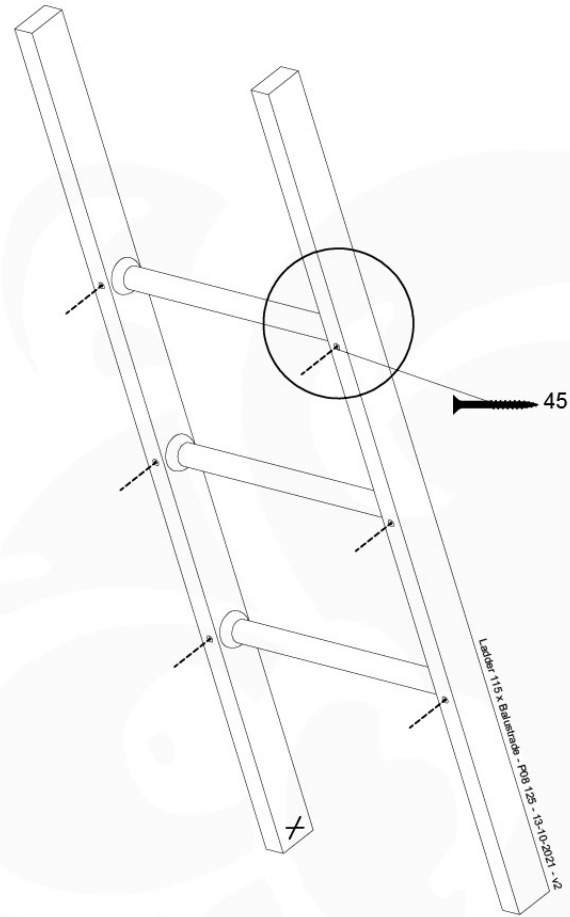

LA11

	PartNo	PartName	QTY.
Hardware Pack	001_404	Stealth Screw 8x30	4
	002_219	Gap Point Screw T25 - 5x30	4
	002_220	Gap Point Screw T25 - 5x45	14
	002_223	Gap Point Screw T25 - 5x80	8
Other	005_03x	Ladder Rung Y/B/G/R	3
	005_522	Connection Bracket Mini Market	2
	022_835	Rung Cap	6
	120_102	Handgrip set (complete 2x)	1
Timber	C70	Beam 700 mm	1
	C114	Beam 1140 mm	1
	C130	Beam 1300 mm	2
	D65	Board 650 mm	2

Ladder 115 x Balustrade - P02 UL125 - 13-10-2021 - v2

Material: Lumber 2.0

10-1

Ladder 115 x Balustrade - P06 125 - 13-10-2021 - v2

10-2

10-3

10-4

10-5