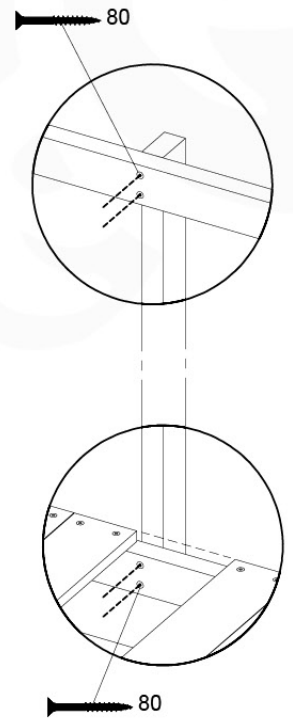

15 Firemans Pole

FP04

	PartNo	PartName	QTY.
Hardware Pack(s)	001_103	M8 Washer Head Screw 40mm	2
	002_220	Gap Point Screw T25 - 5x45	8
	002_223	Gap Point Screw T25 - 5x80	8
	003_010	M8 spring lock washer	2
	003_040	M8 Washer	2
	004_052	M8 Drive-in Nut 30mm	2
	004_054	M8 Drive-in Nut 45mm	2
	022_31x	bpc-base version 3	2
	022_84x	bpc cover	2
Other	102_915	Fireman's Pole	1
Timber	C70	Beam 700 mm	1
	C114	Beam 1140 mm	1
	D65	Board 650 mm	2

15-1