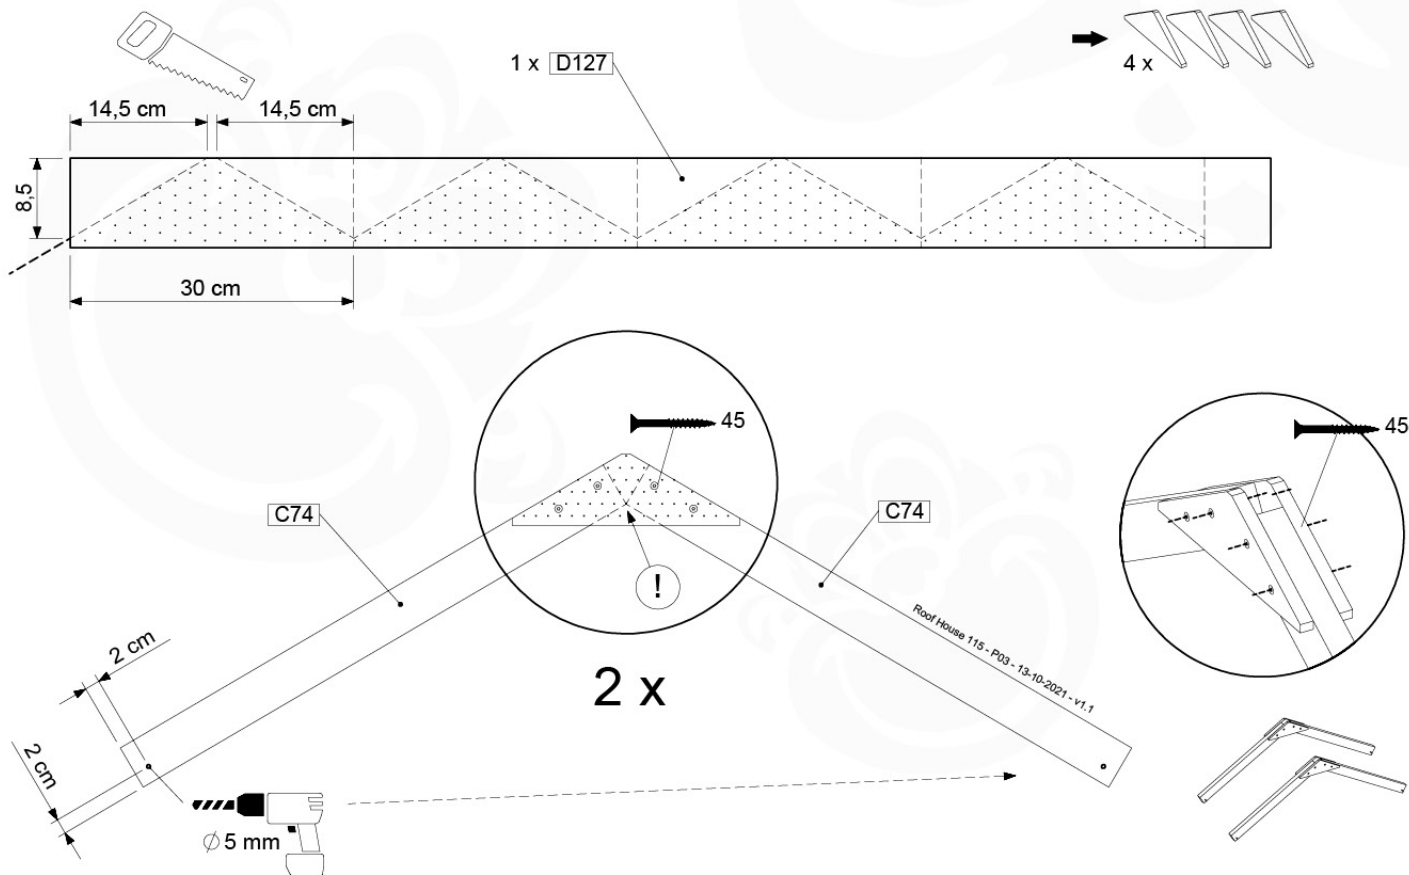

09 Roof House

RF11

	PartNo	PartName	QTY.
Hardware Pack	001_411	Stealth Screw 8x60	4
	001_417	Stealth Screw 8x80	4
	002_220	Gap Point Screw T25 - 5x45	106
	002_223	Gap Point Screw T25 - 5x80	16
Timber	C74	Beam 740 mm	4
	C154	Beam 1540 mm	2
	D127	Board 1270 mm	21-25

Roof House 115 - P02 - 13-10-2021 - v1.1

09-1