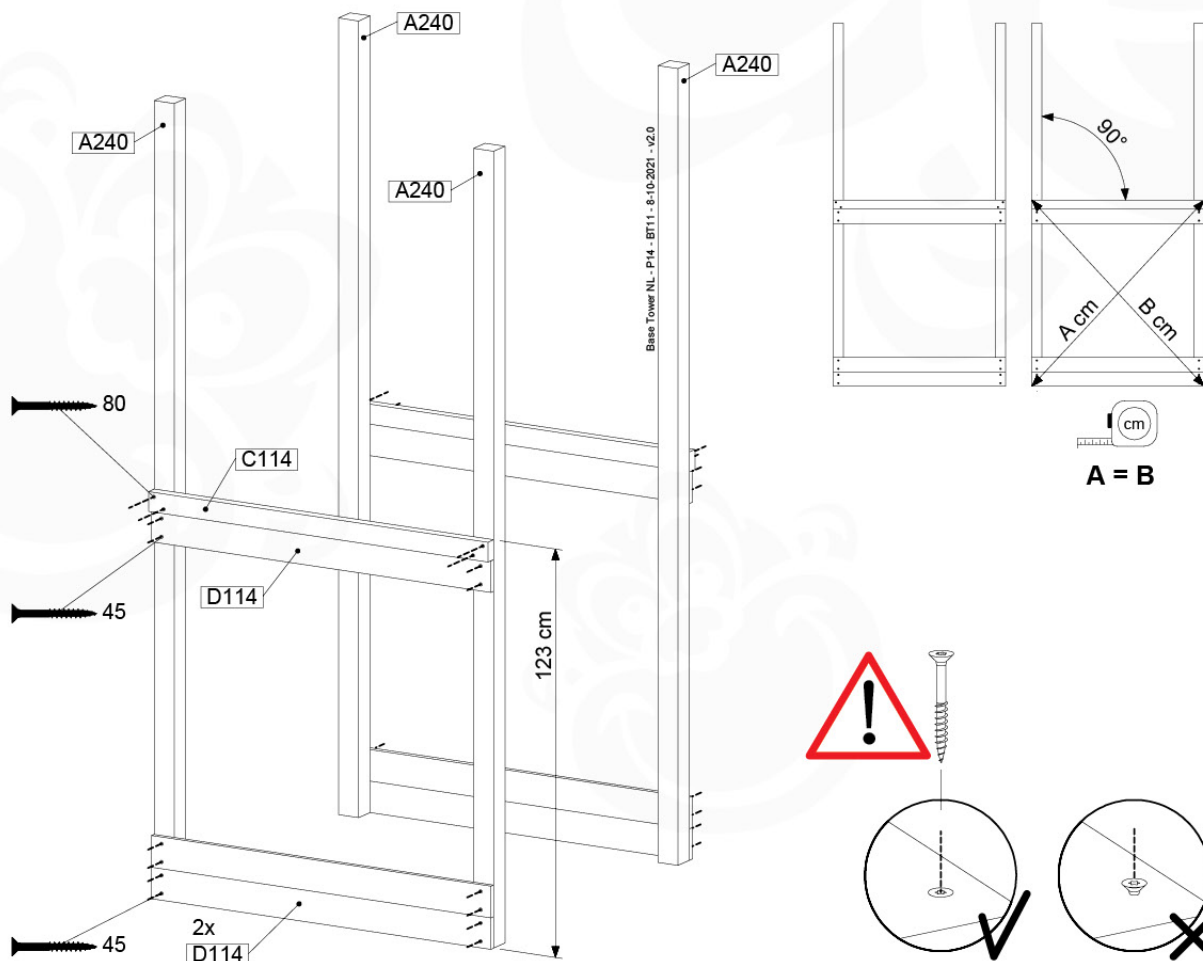

07-1

Base Tower NL - P14 - BT11 - 8-10-2021 - v2.0