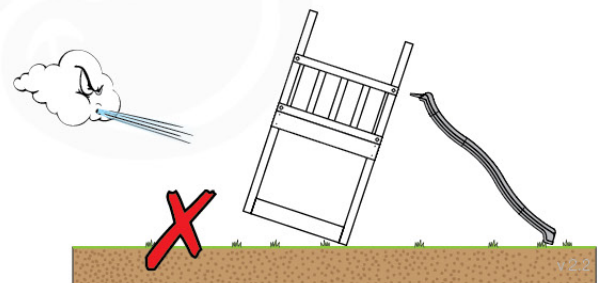

06 Playground Foundation

FD05

06-1

Foundation Plan - P07 - 2/11-2020 - v8

See Foundation Plan 05

07 Base Tower

BT11

	PartNo	PartName	QTY.
Hardware pack	001_406	Stealth Screw 8x45	6
	001_417	Stealth Screw 8x80	4
	002_220	Gap Point Screw T25 - 5x45	118
	002_223	Gap Point Screw T25 - 5x80	20
	022_31x	bpc-base version 3	8
	022_84x	bpc cover	8
Other	007_001	Ground-anchor	2
Timber	A240	Post 70x70 L2400	4
	C114	Beam 1140 mm	5
	D100	Board 1000 mm	14
	D114	Board 1140 mm	12