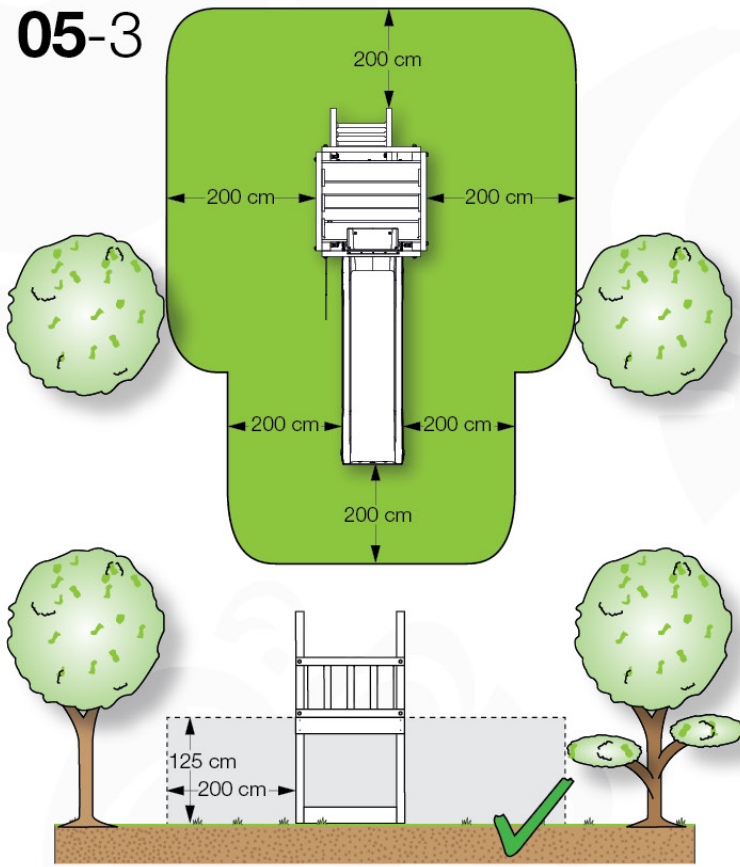

05 Safe Playground

05-1

05-2

05-3

05-4

05-5