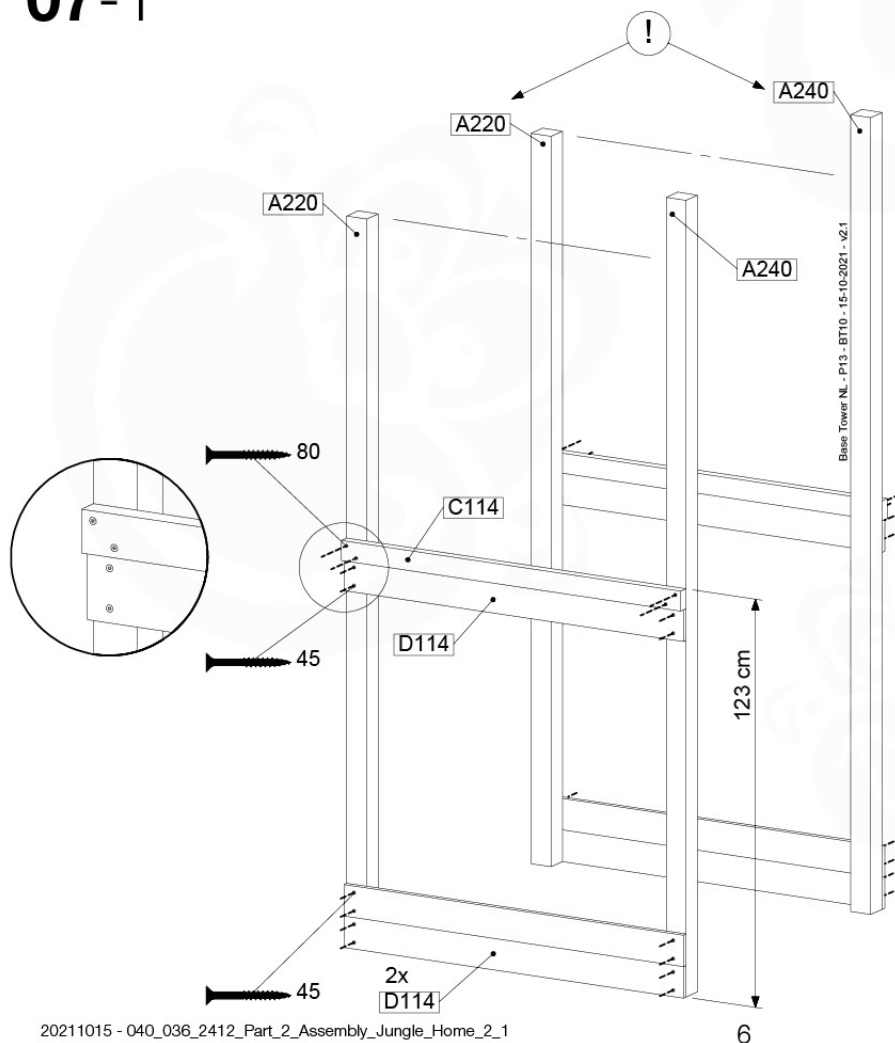

07-1

Base Tower NL - P13 - BT10 - 15-10-2021 - v2.1