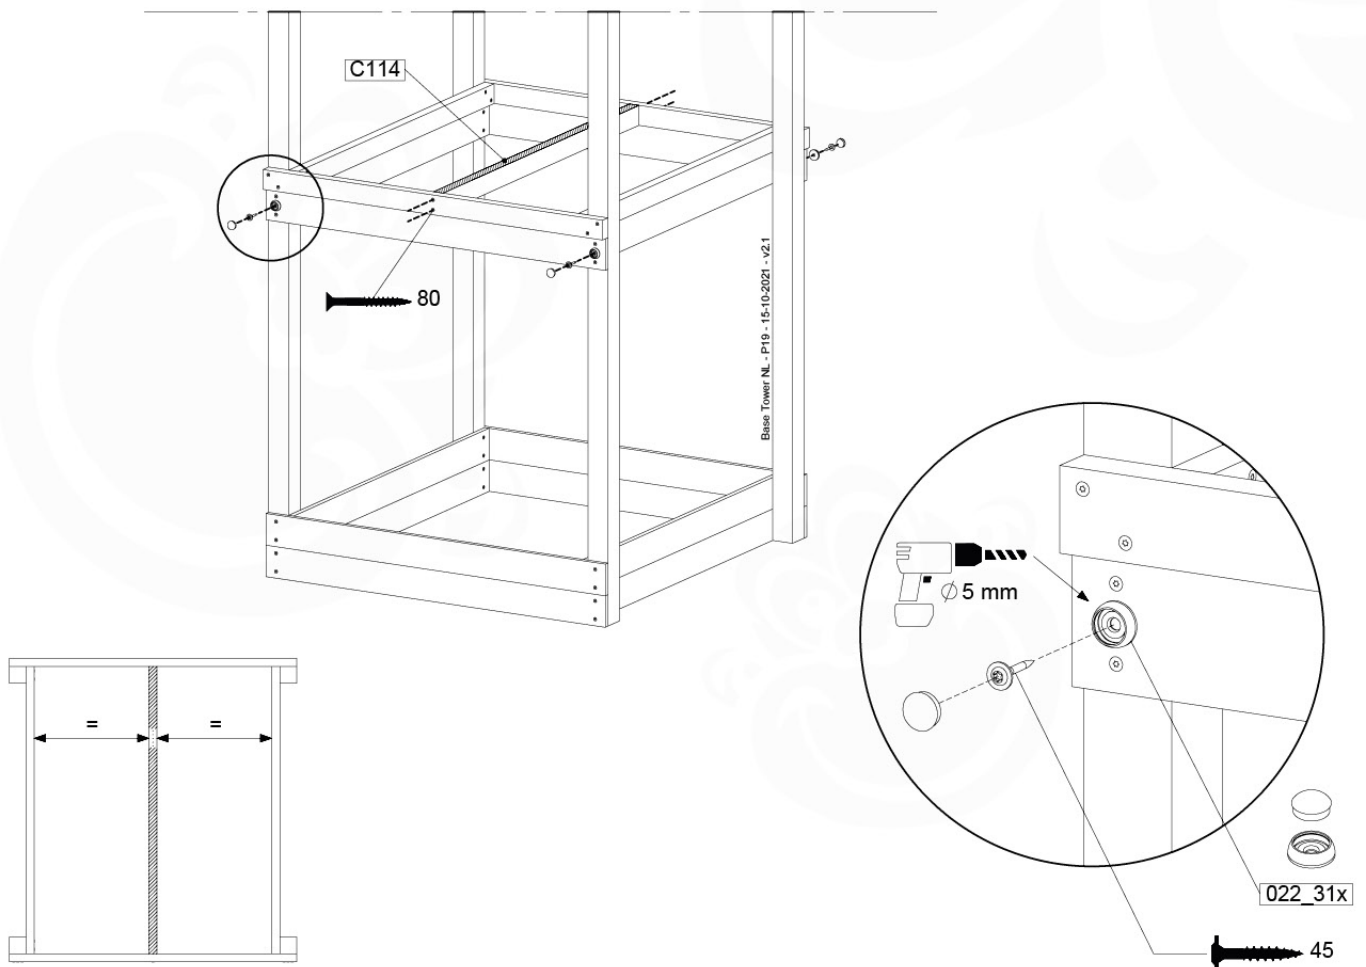

06 Playground Foundation

FD05

06-1

Foundation Plan - P07 - 21-1-2020 - 08

07 Base Tower

BT10

	PartNo	PartName	QTY.
Hardware Pack	001_406	Stealth Screw 8x45	6
	001_417	Stealth Screw 8x80	4
	002_220	Gap Point Screw T25 - 5x45	118
	002_223	Gap Point Screw T25 - 5x80	20
	022_31x	bpc-base version 3	8
	022_84x	bpc cover	8
Other	007_001	Ground-anchor	2
Timber	A220	Post 70x70 L2200	2
	A240	Post 70x70 L2400	2
	C114	Beam 1140 mm	5
	D100	Board 1000 mm	14
	D114	Board 1140 mm	12

Base Tower NL - P05 - BT10 - 15-10-2021 - v2.1

07-1

Base Tower NL - P13 - BT10 - 15-10-2021 - v2.1

07-2

07-3

07-4

08 Balustrade (2x)

BL04

	PartNo	PartName	QTY.
Hardware Pack	002_220	Gap Point Screw T25 - 5x45	24
	002_223	Gap Point Screw T25 - 5x80	4
Timber	C114	Beam 1140 mm	1
	D65	Board 650 mm	6

Balustrade 120 - P03 T - 8-10-2021 - v1.1

08-1