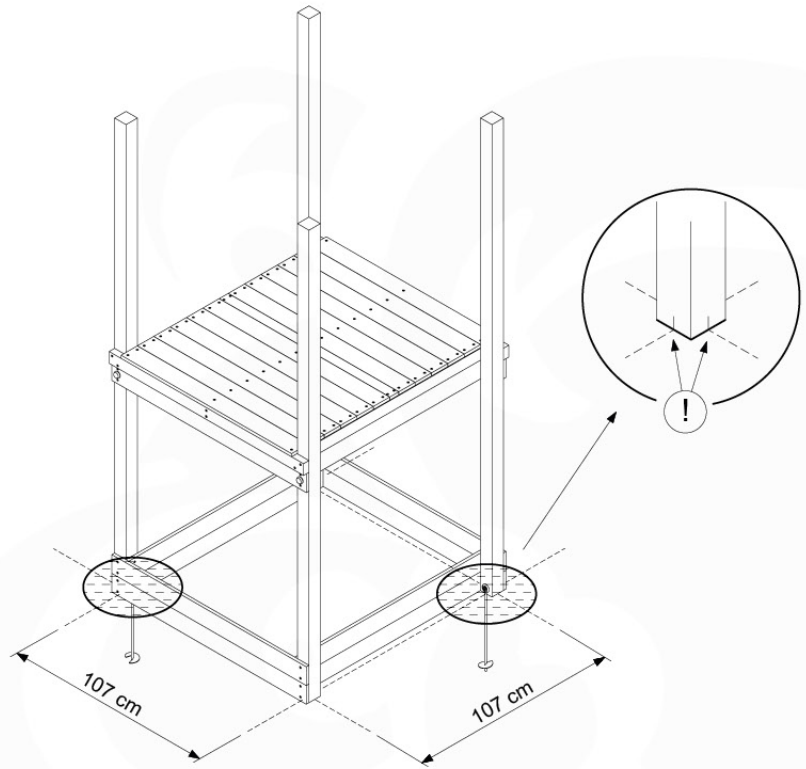

06 Playground Foundation

FD05

06-1

Foundation Plan - P07 - 21-1-2020 - 08

07 Base Tower

BT10

	PartNo	PartName	QTY.
Hardware Pack	001_406	Stealth Screw 8x45	6
	001_417	Stealth Screw 8x80	4
	002_220	Gap Point Screw T25 - 5x45	118
	002_223	Gap Point Screw T25 - 5x80	20
	022_31x	bpc-base version 3	8
	022_84x	bpc cover	8
Other	007_001	Ground-anchor	2
Timber	A220	Post 70x70 L2200	2
	A240	Post 70x70 L2400	2
	C114	Beam 1140 mm	5
	D100	Board 1000 mm	14
	D114	Board 1140 mm	12