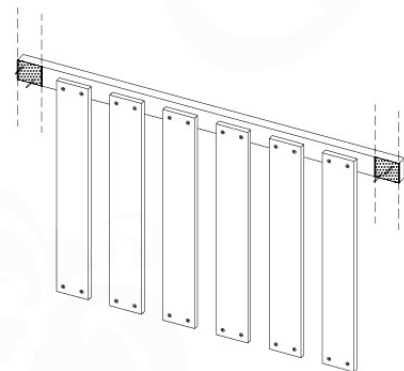

	PartNo	PartName	QTY.
Hardware Pack	002_220	Gap Point Screw T25 - 5x45	24
	002_223	Gap Point Screw T25 - 5x80	4
Timber	C114	Beam 1140 mm	1
	D65	Board 650 mm	6

Balustrade 120 - P03 T - 8-10-2021 - v1.1

08-1

09 Balustrade

BL03

	PartNo	PartName	QTY.
Hardware Pack	002_220	Gap Point Screw T25 - 5x45	24
	002_223	Gap Point Screw T25 - 5x80	4
Timber	C114	Beam 1140 mm	1
	D65	Board 650 mm	6

Balustrade 120 - P02 U - 8-10-2021 - v1.1