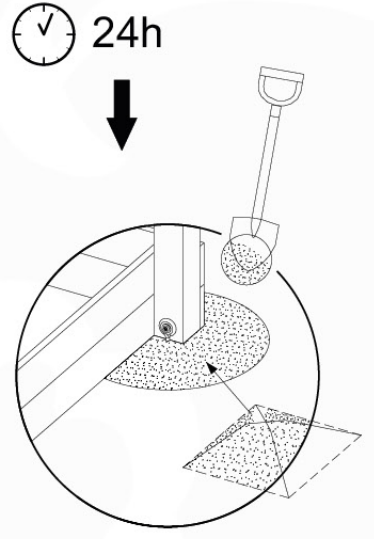

➔

15

1-Climb frame / 2-Climb frame
457_105
457_106

15 Ground Anchors

GA05

Parts:
Hardware Package Tower →

Ground Anchors 120 - P02 - 27-11-2020 - v1

15-1

15-2

16 Accessories

AC01

(194_119)

	PartNo	PartName	QTY.
Hardware	001_406	Stealth Screw 8x45	1
	002_041	Dome head screw 4.5 x 20 mm	3
	002_042	Dome head screw 3.5 x 13mm	4
	002_219	Gap Point Screw T25 - 5x30	2
Other	022_300	Steering Wheel	1
	022_800	Rail P/T 105	1
	022_910	Sandpad	1
	103_901	Logo ID Plate	1
	104_107	Tool Set Climbing Units	1
	120_024	Tower Flag	1
	122_302	Telescope	1