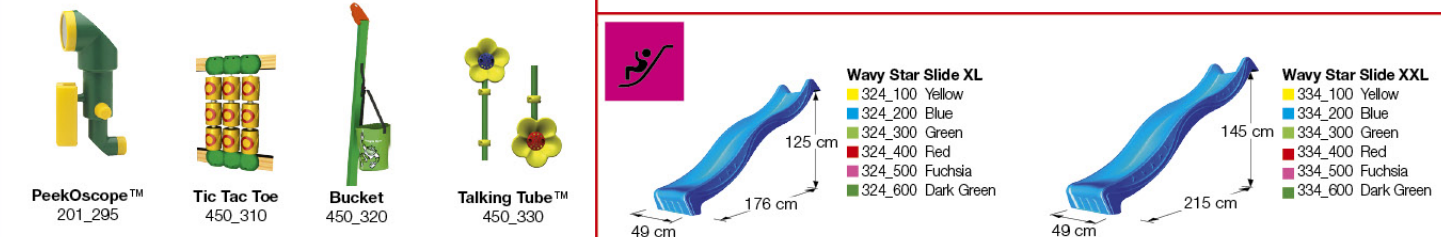

Accessories