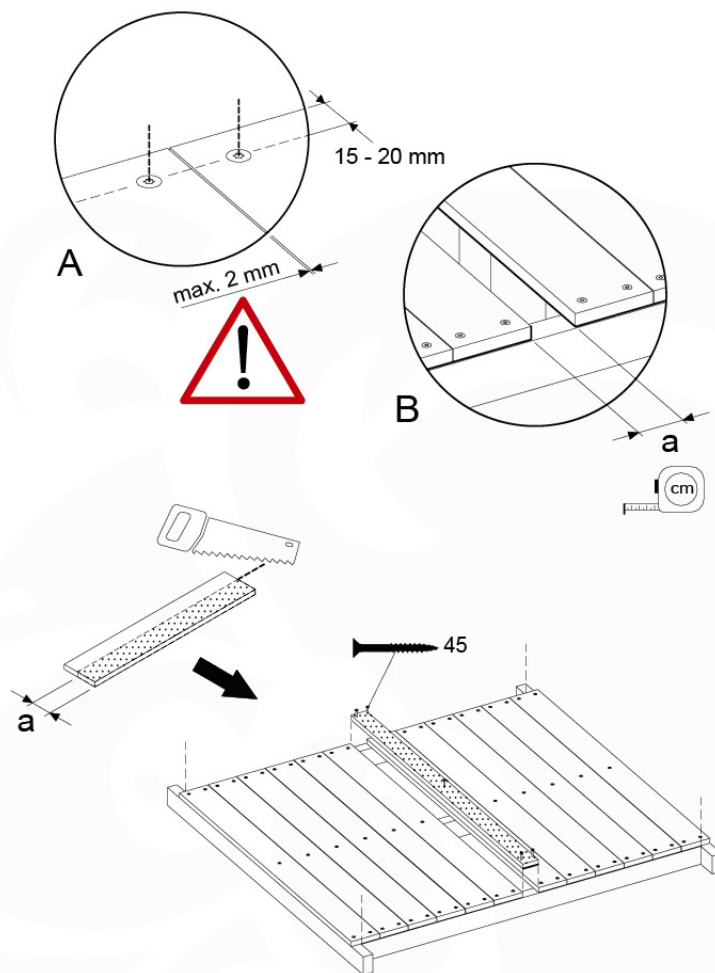

06 Playground Foundation

FD05

06-1

Foundation Plan - P07 - 21-1-2020 - 08

07 Base Tower

BT10

	PartNo	PartName	QTY.
Hardware Pack	001_406	Stealth Screw 8x45	6
	001_417	Stealth Screw 8x80	4
	002_220	Gap Point Screw T25 - 5x45	118
	002_223	Gap Point Screw T25 - 5x80	20
	022_31x	bpc-base version 3	8
	022_84x	bpc cover	8
Other	007_001	Ground-anchor	2
Timber	A220	Post 70x70 L2200	2
	A240	Post 70x70 L2400	2
	C114	Beam 1140 mm	5
	D100	Board 1000 mm	14
	D114	Board 1140 mm	12

Base Tower NL - P05 - BT10 - 15-10-2021 - v2.1

07-1

Base Tower NL - P13 - BT10 - 15-10-2021 - v2.1

07-2

07-3

07-4

08 Balustrade (2x)

BL04

	PartNo	PartName	QTY.
Hardware Pack	002_220	Gap Point Screw T25 - 5x45	24
	002_223	Gap Point Screw T25 - 5x80	4
Timber	C114	Beam 1140 mm	1
	D65	Board 650 mm	6

Balustrade 120 - P03 T - 8-10-2021 - v1.1

08-1