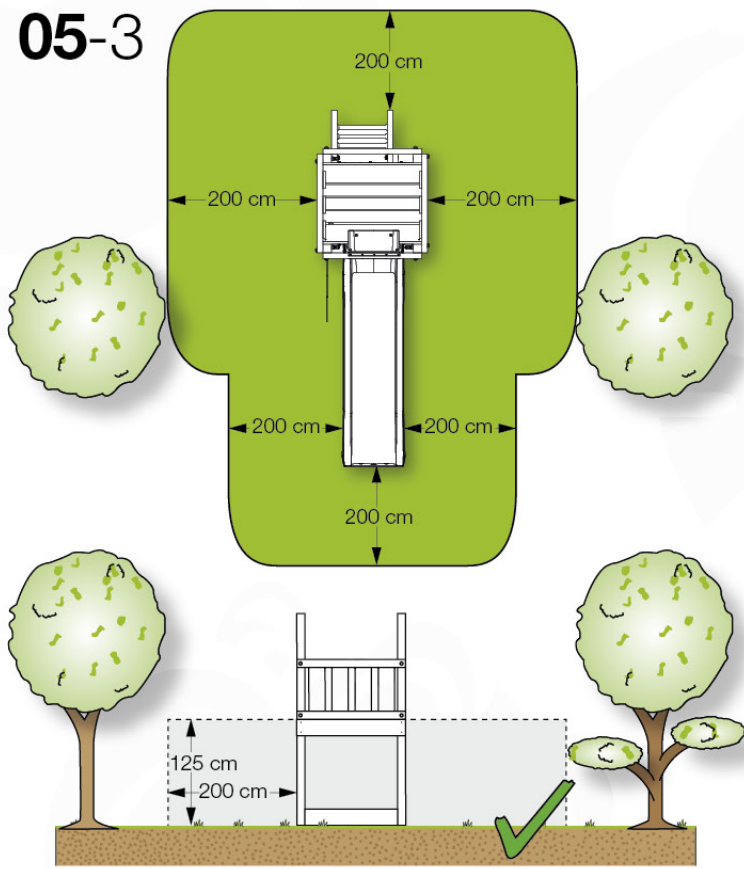

05 Safe Playground

05-1

05-2

05-3

05-4

05-5