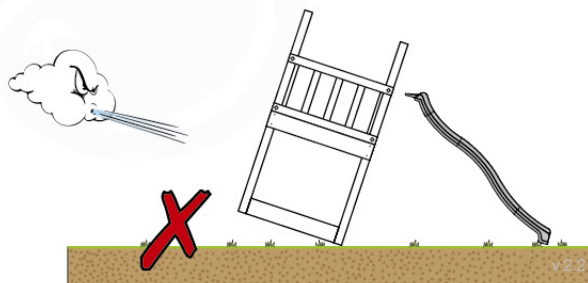

06 Playground Foundation

FD05

06-1

Foundation Plan - P07 - 21-1-2020 - 08

07 Base Tower

BT10

	PartNo	PartName	QTY.
Hardware Pack	001_406	Stealth Screw 8x45	6
	001_417	Stealth Screw 8x80	4
	002_220	Gap Point Screw T25 - 5x45	118
	002_223	Gap Point Screw T25 - 5x80	20
	022_31x	bpc-base version 3	8
	022_84x	bpc cover	8
Other	007_001	Ground-anchor	2
Timber	A220	Post 70x70 L2200	2
	A240	Post 70x70 L2400	2
	C114	Beam 1140 mm	5
	D100	Board 1000 mm	14
	D114	Board 1140 mm	12