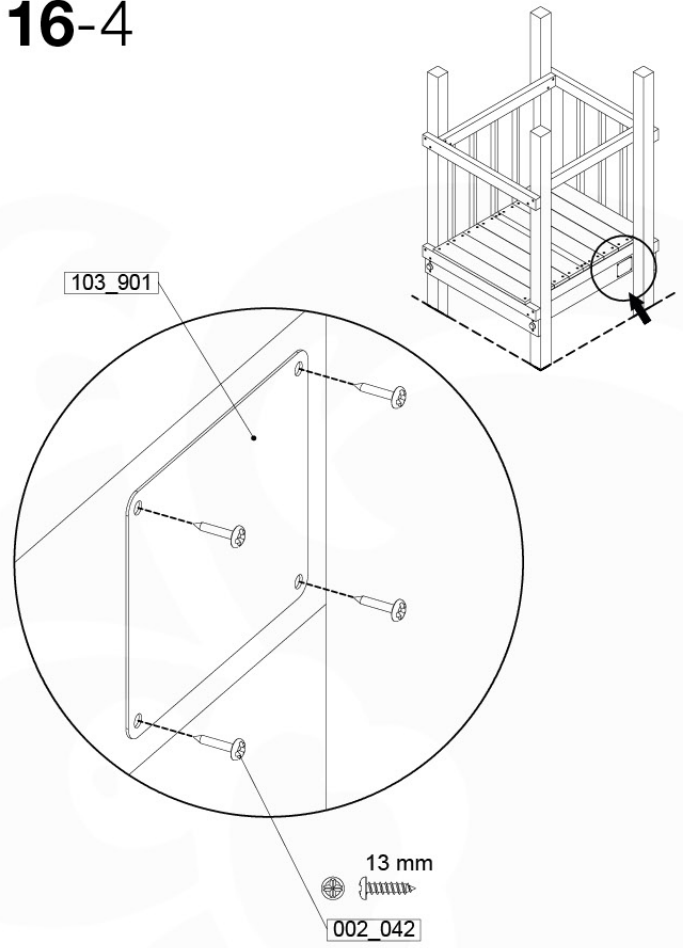

15-2

16 Accessories

AC01

(194_119)

	PartNo	PartName	QTY.
Hardware	001_406	Stealth Screw 8x45	1
	002_041	Dome head screw 4.5 x 20 mm	3
	002_042	Dome head screw 3.5 x 13mm	4
	002_219	Gap Point Screw T25 - 5x30	2
Other	022_300	Steering Wheel	1
	022_800	Rail P/T 105	1
	022_910	Sandpad	1
	103_901	Logo ID Plate	1
	104_107	Tool Set Climbing Units	1
	120_024	Tower Flag	1
	122_302	Telescope	1

Accessory set - P02 - 28-9-2021 - 14

16-1

16-2

Accessory set - P03 - 28-9-2021 - 14

16-3

16-4

Accessoire set - PO4 - 29-9-2021 - v4

16-5