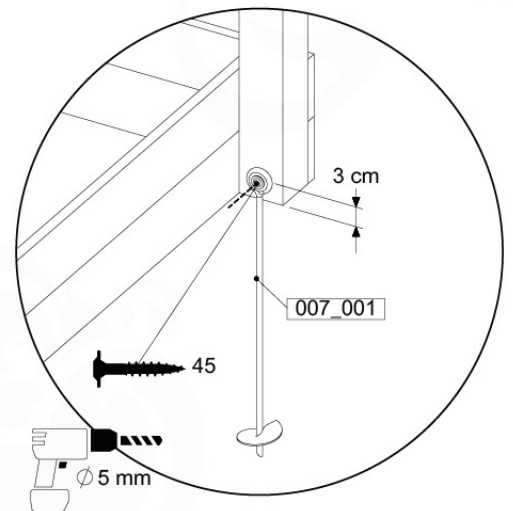

➔

15

1-Climb frame / 2-Climb frame
457_105
457_106

15 Ground Anchors

GA05

Parts:
Hardware Package Tower →

Ground Anchors 120 - P02 - 27-11-2020 - v1

15-1

15-2

16 Accessories

AC01

(194_119)

	PartNo	PartName	QTY.
Hardware	001_406	Stealth Screw 8x45	1
	002_041	Dome head screw 4.5 x 20 mm	3
	002_042	Dome head screw 3.5 x 13mm	4
	002_219	Gap Point Screw T25 - 5x30	2
Other	022_300	Steering Wheel	1
	022_800	Rail P/T 105	1
	022_910	Sandpad	1
	103_901	Logo ID Plate	1
	104_107	Tool Set Climbing Units	1
	120_024	Tower Flag	1
	122_302	Telescope	1