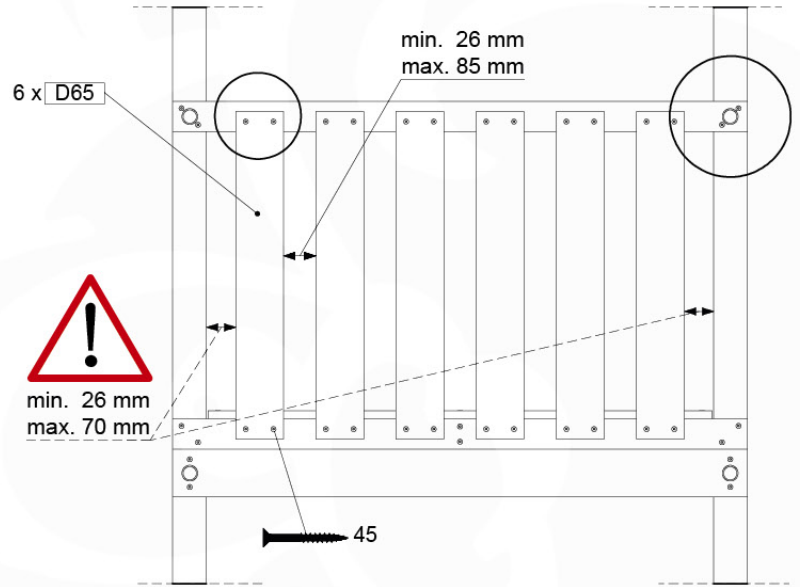

Base Tower NL - P05 - BT10 - 15-10-2021 - v2.1

07-1

Base Tower NL - P13 - BT10 - 15-10-2021 - v2.1

07-2

07-3

07-4

08 Balustrade (2x)

BL04

	PartNo	PartName	QTY.
Hardware Pack	002_220	Gap Point Screw T25 - 5x45	24
	002_223	Gap Point Screw T25 - 5x80	4
Timber	C114	Beam 1140 mm	1
	D65	Board 650 mm	6

Balustrade 120 - P03 T - 8-10-2021 - v1.1

08-1