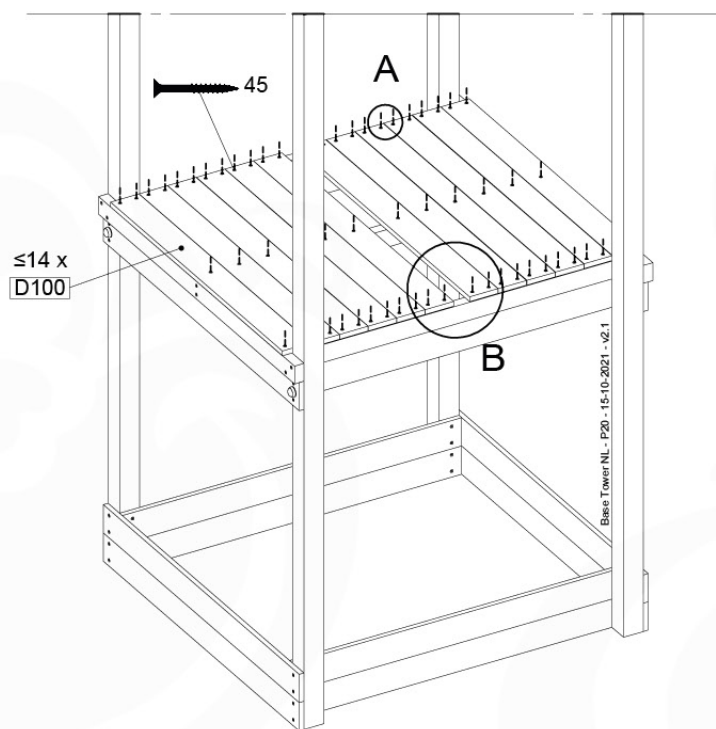

06 Playground Foundation

FD05

06-1

Foundation Plan - P07 - 21-1-2020 - 08

07 Base Tower

BT10

	PartNo	PartName	QTY.
Hardware Pack	001_406	Stealth Screw 8x45	6
	001_417	Stealth Screw 8x80	4
	002_220	Gap Point Screw T25 - 5x45	118
	002_223	Gap Point Screw T25 - 5x80	20
	022_31x	bpc-base version 3	8
	022_84x	bpc cover	8
Other	007_001	Ground-anchor	2
Timber	A220	Post 70x70 L2200	2
	A240	Post 70x70 L2400	2
	C114	Beam 1140 mm	5
	D100	Board 1000 mm	14
	D114	Board 1140 mm	12

Base Tower NL - P05 - BT10 - 15-10-2021 - v2.1

07-1

Base Tower NL - P13 - BT10 - 15-10-2021 - v2.1

07-2

07-3

07-4

08 Balustrade (2x)

BL04

	PartNo	PartName	QTY.
Hardware Pack	002_220	Gap Point Screw T25 - 5x45	24
	002_223	Gap Point Screw T25 - 5x80	4
Timber	C114	Beam 1140 mm	1
	D65	Board 650 mm	6

Balustrade 120 - P03 T - 8-10-2021 - v1.1

08-1