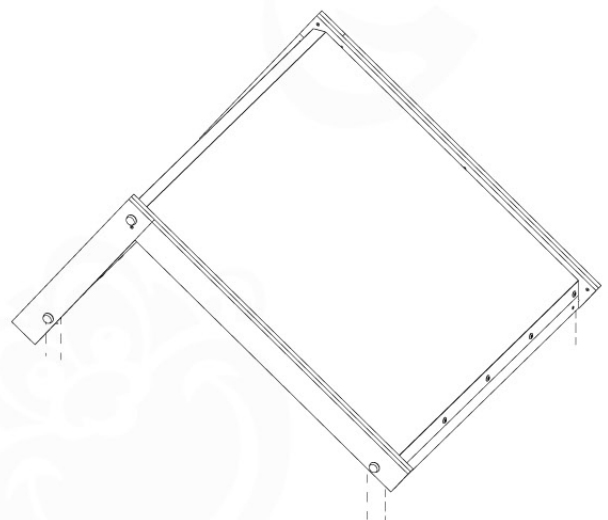

Roof Home 120 - P02 - 1-12-2020 - v1.0