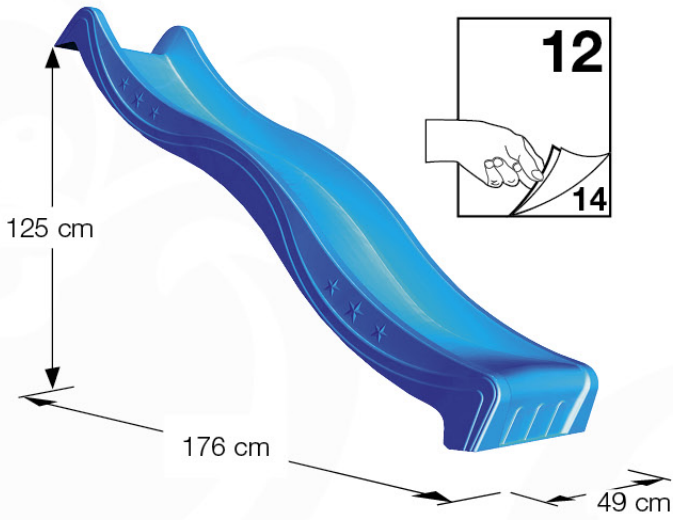

11 Add-on

Wavy Star Slide XL

- 324_100 Yellow
- 324_200 Blue
- 324_300 Green
- 324_400 Red
- 324_500 Fuchsia
- 324_600 Dark Green