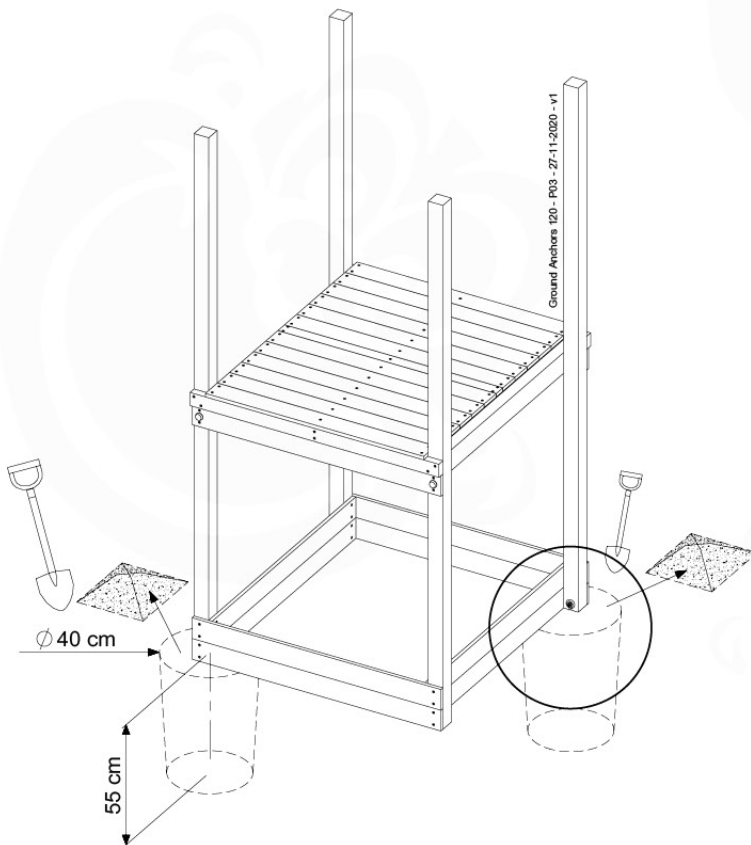

➔

15

1-Climb frame / 2-Climb frame
457_105
457_106

15 Ground Anchors

GA05

Parts:
Hardware Package Tower →

Ground Anchors 120 - P02 - 27-11-2020 - v1

15-1

15-2

16 Accessories

AC01

(194_119)

	PartNo	PartName	QTY.
Hardware	001_406	Stealth Screw 8x45	1
	002_041	Dome head screw 4.5 x 20 mm	3
	002_042	Dome head screw 3.5 x 13mm	4
	002_219	Gap Point Screw T25 - 5x30	2
Other	022_300	Steering Wheel	1
	022_800	Rail P/T 105	1
	022_910	Sandpad	1
	103_901	Logo ID Plate	1
	104_107	Tool Set Climbing Units	1
	120_024	Tower Flag	1
	122_302	Telescope	1