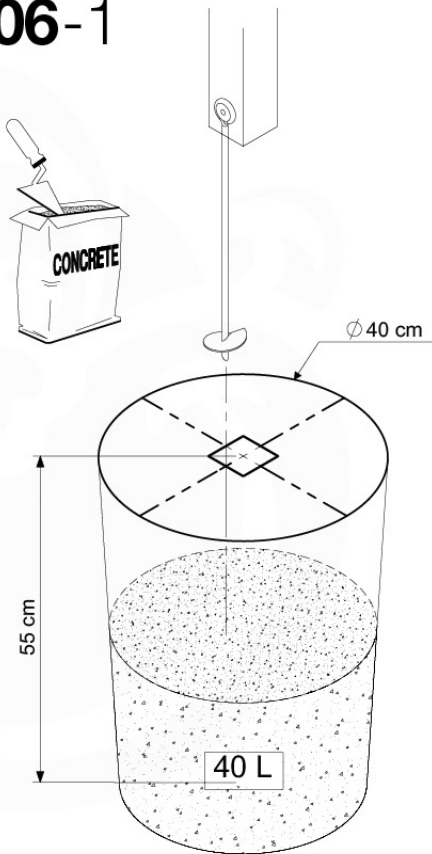

03 Timber

601_128 Jungle Home 2.1

	L	
A240 A220	239cm - 240cm 219cm - 220cm	2 x 2 x
-	-	-
C186 C114	185cm - 186cm 113cm - 114cm	1 x 10 x
D114 D105 D100 D65 D56	113cm - 114cm 102cm - 105cm 99cm - 100cm 64cm - 65cm 53cm - 56cm	16 x 2 x 11 - 14 x 20 x 2 x

06 Playground Foundation

FD05

06-1

Foundation Plan - P07 - 21-1-2020 - 08

07 Base Tower

BT10

	PartNo	PartName	QTY.
Hardware Pack	001_406	Stealth Screw 8x45	6
	001_417	Stealth Screw 8x80	4
	002_220	Gap Point Screw T25 - 5x45	118
	002_223	Gap Point Screw T25 - 5x80	20
	022_31x	bpc-base version 3	8
	022_84x	bpc cover	8
Other	007_001	Ground-anchor	2
Timber	A220	Post 70x70 L2200	2
	A240	Post 70x70 L2400	2
	C114	Beam 1140 mm	5
	D100	Board 1000 mm	14
	D114	Board 1140 mm	12