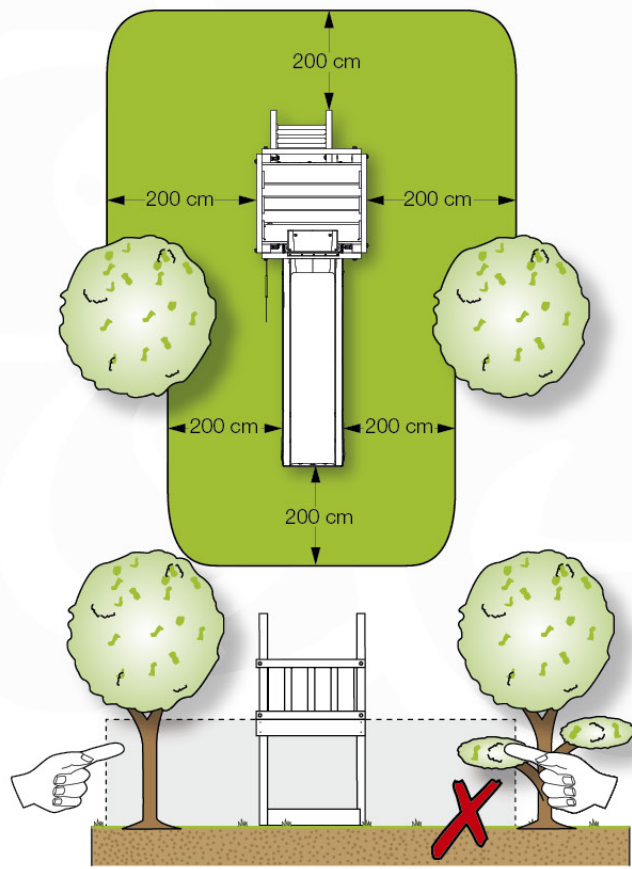

05 Safe Playground

05-1

05-2

05-3

05-4

05-5