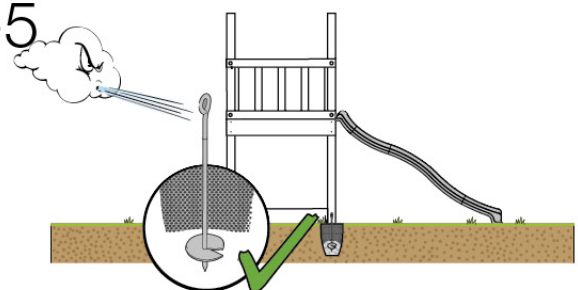

06 Playground Foundation

FD05

06-1

Foundation Plan - P07 - 21-1-2020 - 08

07 Base Tower

BT10

	PartNo	PartName	QTY.
Hardware Pack	001_406	Stealth Screw 8x45	6
	001_417	Stealth Screw 8x80	4
	002_220	Gap Point Screw T25 - 5x45	118
	002_223	Gap Point Screw T25 - 5x80	20
	022_31x	bpc-base version 3	8
	022_84x	bpc cover	8
Other	007_001	Ground-anchor	2
Timber	A220	Post 70x70 L2200	2
	A240	Post 70x70 L2400	2
	C114	Beam 1140 mm	5
	D100	Board 1000 mm	14
	D114	Board 1140 mm	12