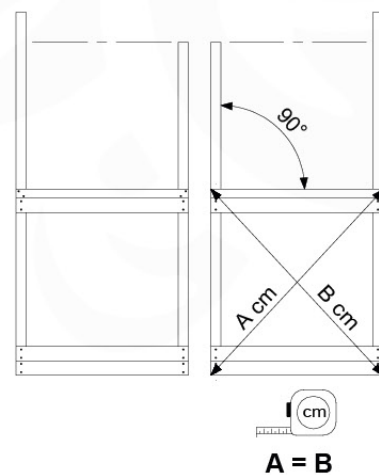

07 Base Tower

BT10

	PartNo	PartName	QTY.
Hardware Pack	001_406	Stealth Screw 8x45	6
	001_417	Stealth Screw 8x80	4
	002_220	Gap Point Screw T25 - 5x45	118
	002_223	Gap Point Screw T25 - 5x80	20
	022_31x	bpc-base version 3	8
	022_84x	bpc cover	8
Other	007_001	Ground-anchor	2
Timber	A220	Post 70x70 L2200	2
	A240	Post 70x70 L2400	2
	C114	Beam 1140 mm	5
	D100	Board 1000 mm	14
	D114	Board 1140 mm	12

Base Tower NL - P05 - BT10 - 15-10-2021 - v2.1

07-1

Base Tower NL - P13 - BT10 - 15-10-2021 - v2.1