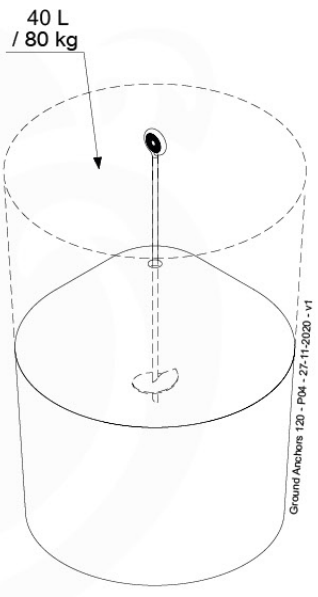

➔

15

1-Climb frame / 2-Climb frame
457_105
457_106

15 Ground Anchors

GA05

Parts:
Hardware Package Tower →

Ground Anchors 120 - P02 - 27-11-2020 - v1

15-1

15-2

16 Accessories

AC01

(194_119)

	PartNo	PartName	QTY.
Hardware	001_406	Stealth Screw 8x45	1
	002_041	Dome head screw 4.5 x 20 mm	3
	002_042	Dome head screw 3.5 x 13mm	4
	002_219	Gap Point Screw T25 - 5x30	2
Other	022_300	Steering Wheel	1
	022_800	Rail P/T 105	1
	022_910	Sandpad	1
	103_901	Logo ID Plate	1
	104_107	Tool Set Climbing Units	1
	120_024	Tower Flag	1
	122_302	Telescope	1