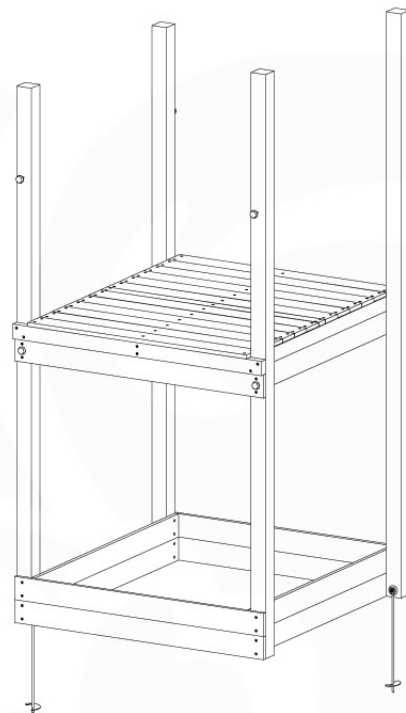

06 Playground Foundation

FD05

06-1

Foundation Plan - P07 - 21-1-2020 - 08

07 Base Tower

BT10

	PartNo	PartName	QTY.
Hardware Pack	001_406	Stealth Screw 8x45	6
	001_417	Stealth Screw 8x80	4
	002_220	Gap Point Screw T25 - 5x45	118
	002_223	Gap Point Screw T25 - 5x80	20
	022_31x	bpc-base version 3	8
	022_84x	bpc cover	8
Other	007_001	Ground-anchor	2
Timber	A220	Post 70x70 L2200	2
	A240	Post 70x70 L2400	2
	C114	Beam 1140 mm	5
	D100	Board 1000 mm	14
	D114	Board 1140 mm	12

Base Tower NL - P05 - BT10 - 15-10-2021 - v2.1

07-1

Base Tower NL - P13 - BT10 - 15-10-2021 - v2.1

07-2

07-3

07-4

08 Balustrade (2x)

BL04