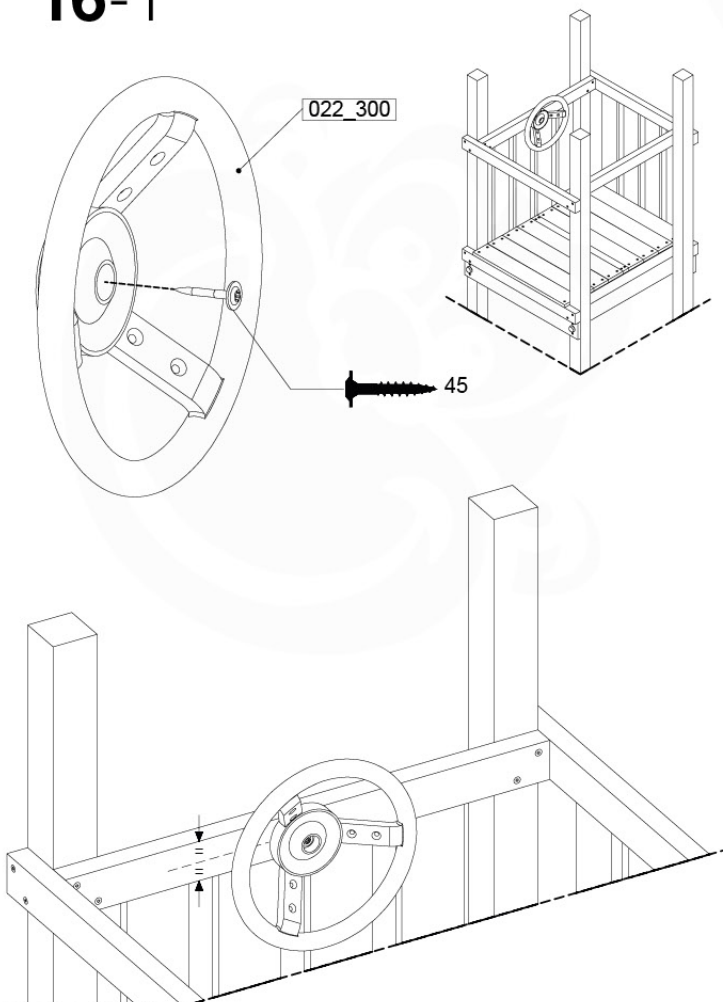

➔

15

1-Climb frame / 2-Climb frame
457_105
457_106

15 Ground Anchors

GA05

Parts:
Hardware Package Tower →

Ground Anchors 120 - P02 - 27-11-2020 - v1

15-1

15-2

16 Accessories

AC01

(194_119)

	PartNo	PartName	QTY.
Hardware	001_406	Stealth Screw 8x45	1
	002_041	Dome head screw 4.5 x 20 mm	3
	002_042	Dome head screw 3.5 x 13mm	4
	002_219	Gap Point Screw T25 - 5x30	2
Other	022_300	Steering Wheel	1
	022_800	Rail P/T 105	1
	022_910	Sandpad	1
	103_901	Logo ID Plate	1
	104_107	Tool Set Climbing Units	1
	120_024	Tower Flag	1
	122_302	Telescope	1

Accessory set - P02 - 28-9-2021 - 14

16-1

16-2

Accessory set - P03 - 28-9-2021 - 14

16-3

16-4

Accessoire set - PO4 - 29-9-2021 - v4

16-5