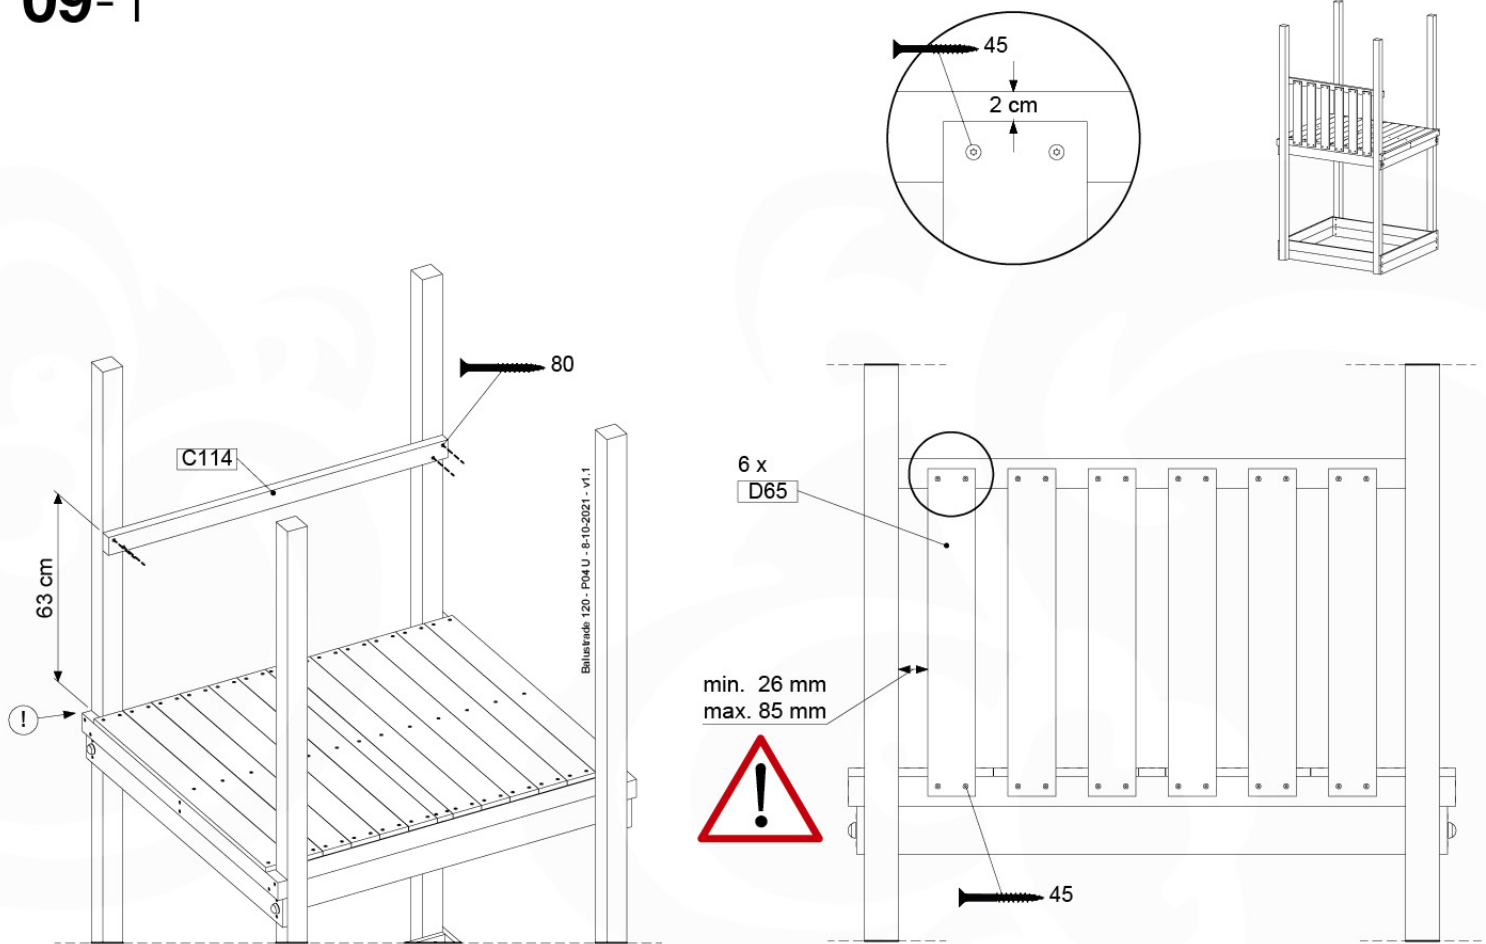

09-1

10 Roof Home

RF10

	PartNo	PartName	QTY.
Hardware Pack	001_417	Stealth Screw 8x80	6
	002_219	Gap Point Screw T25 - 5x30	28
	002_220	Gap Point Screw T25 - 5x45	8
	002_223	Gap Point Screw T25 - 5x80	2
	002_308	Gap Point Screw T25 - 5x20	10
	022_31x	bpc-base version 3	6
	022_84x	bpc cover	6
	023_031	Finishing Washer GPS 5.0	10
Other	123_222	Sheet Canvas Navigator Line 1200x1850	1
Timber	C114	Beam 1140 mm	1
	D56	Board L=(650 - board width) mm	2
	D65	Board 650 mm	2
	D105	Board L=(1140-boardw) mm	2
	D114	Board 1140 mm	4