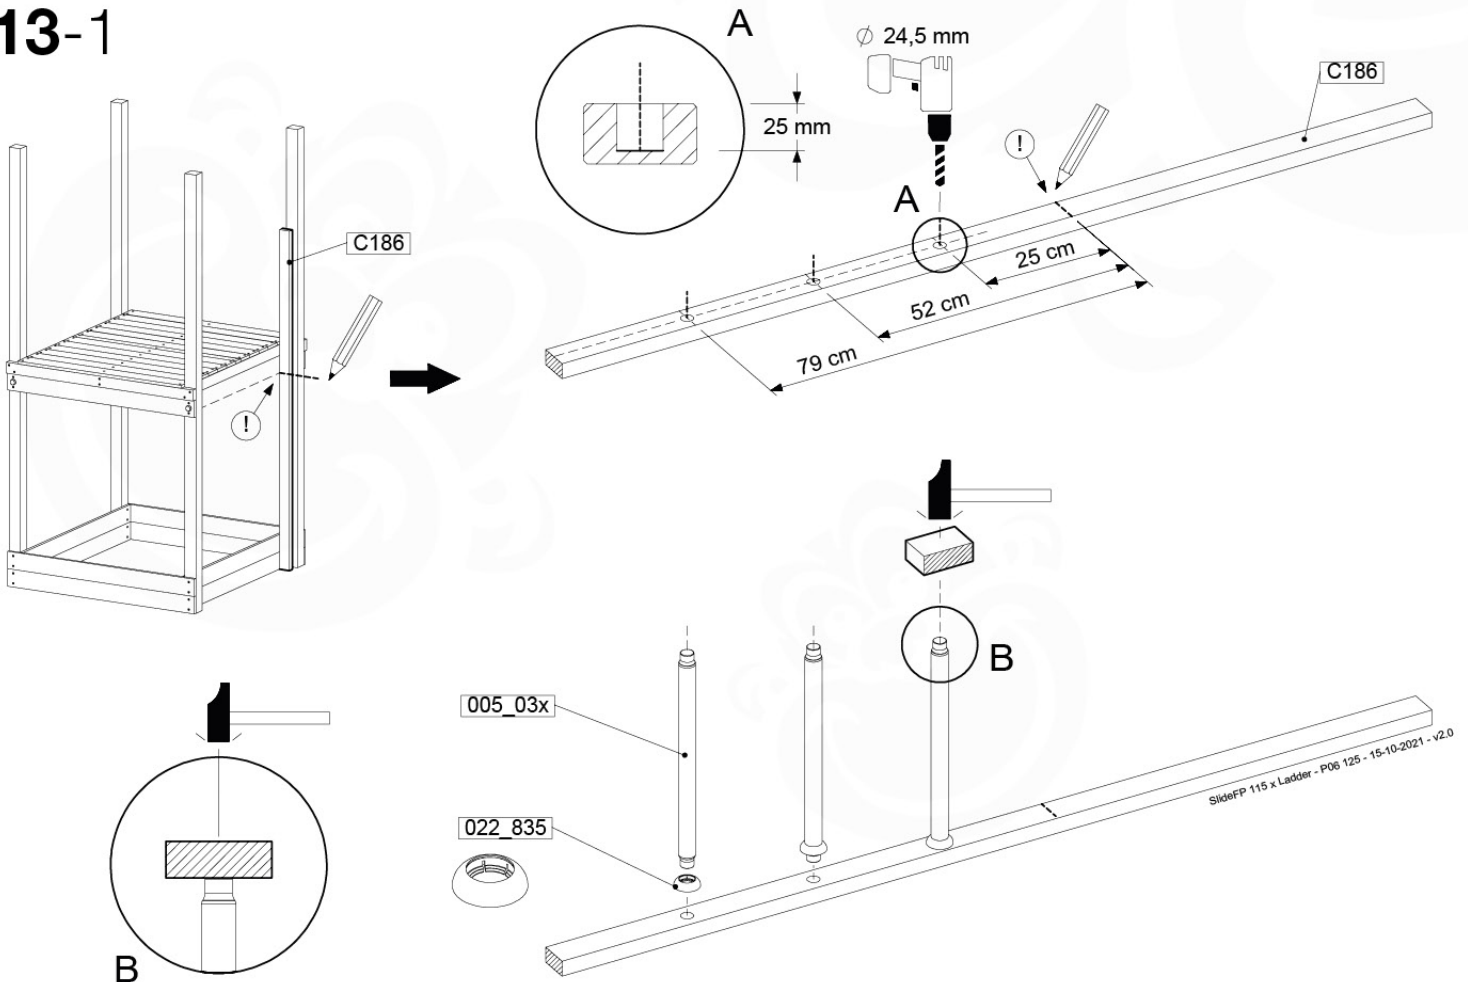

13-1

SlideFP 115 x Ladder - P06 125 - 15-10-2021 - v2.0