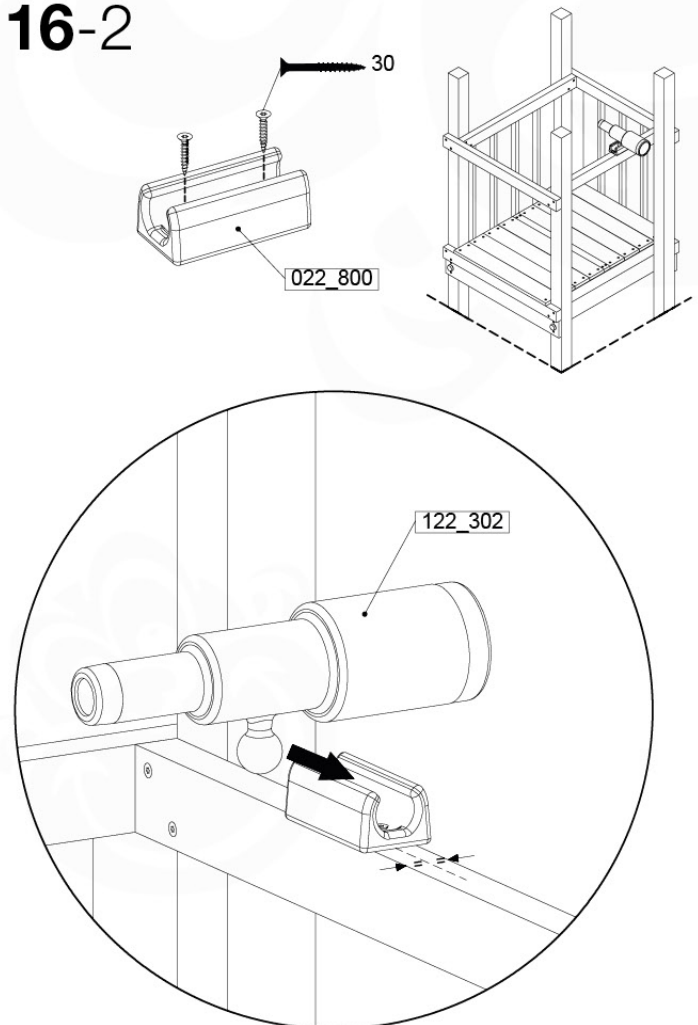

16-2

Accessory set - P03 - 28-9-2021 - 14