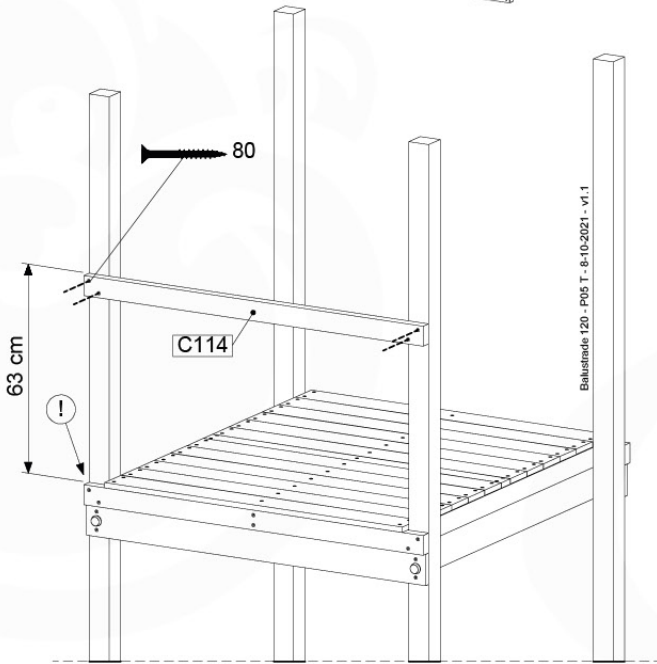

06 Playground Foundation

FD05

06-1

Foundation Plan - P07 - 21-1-2020 - 08

07 Base Tower

BT10

	PartNo	PartName	QTY.
Hardware Pack	001_406	Stealth Screw 8x45	6
	001_417	Stealth Screw 8x80	4
	002_220	Gap Point Screw T25 - 5x45	118
	002_223	Gap Point Screw T25 - 5x80	20
	022_31x	bpc-base version 3	8
	022_84x	bpc cover	8
Other	007_001	Ground-anchor	2
Timber	A220	Post 70x70 L2200	2
	A240	Post 70x70 L2400	2
	C114	Beam 1140 mm	5
	D100	Board 1000 mm	14
	D114	Board 1140 mm	12

Base Tower NL - P05 - BT10 - 15-10-2021 - v2.1

07-1

Base Tower NL - P13 - BT10 - 15-10-2021 - v2.1

07-2

07-3

07-4

08 Balustrade (2x)

BL04

	PartNo	PartName	QTY.
Hardware Pack	002_220	Gap Point Screw T25 - 5x45	24
	002_223	Gap Point Screw T25 - 5x80	4
Timber	C114	Beam 1140 mm	1
	D65	Board 650 mm	6

Balustrade 120 - P03 T - 8-10-2021 - v1.1

08-1