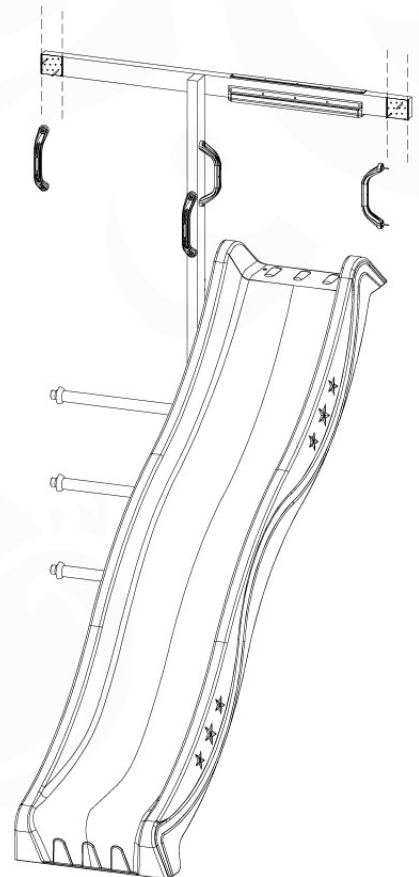

12 Slide & Ladder

SL15

	PartNo	PartName	QTY.
Hardware Pack	000_101	Nail Pan Head	10
	002_220	Gap Point Screw T25 - 5x45	10
	002_223	Gap Point Screw T25 - 5x80	8
	002_308	Gap Point Screw T25 - 5x20	2
Other	005_03x	Ladder Rung Y/B/G/R	3
	022_835	Rung Cap	6
	120_102	Handgrip set (complete 2x)	2
	123_200	Bumperpad	1
	324_xxx	Wavy Star Slide XL 2200 mm	1
Timber	C114	Beam 1140 mm	1
	C186	Beam 1860 mm	1