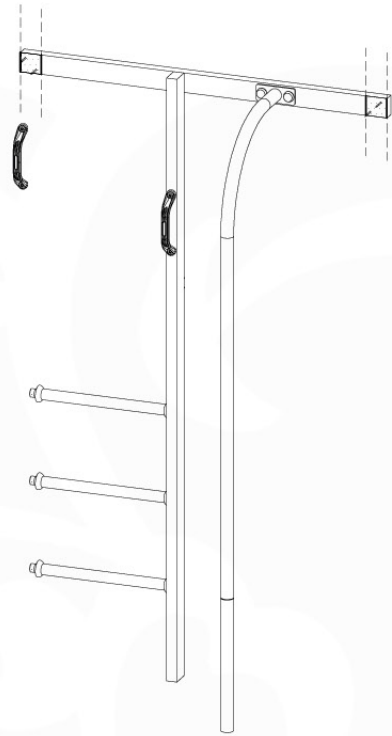

13 Firemans Pole & Ladder

FP14

	PartNo	PartName	QTY.
Hardware Pack(s)	001_103	M8 Washer Head Screw 40mm	2
	002_220	Gap Point Screw T25 - 5x45	10
	002_223	Gap Point Screw T25 - 5x80	8
	003_010	M8 spring lock washer	2
	003_040	M8 Washer	2
	004_052	M8 Drive-in Nut 30mm	2
	004_054	M8 Drive-in Nut 45mm	2
Other	005_03x	Ladder Rung Y/B/G/R	3
	022_31x	bpc-base version 3	2
	022_84x	bpc cover	2
	022_835	Rung Cap	6
	102_915	Fireman's Pole	1
	120_102	Handgrip set (complete 2x)	1
Timber	C114	Beam 1140 mm	1
	C186	Beam 1860 mm	1