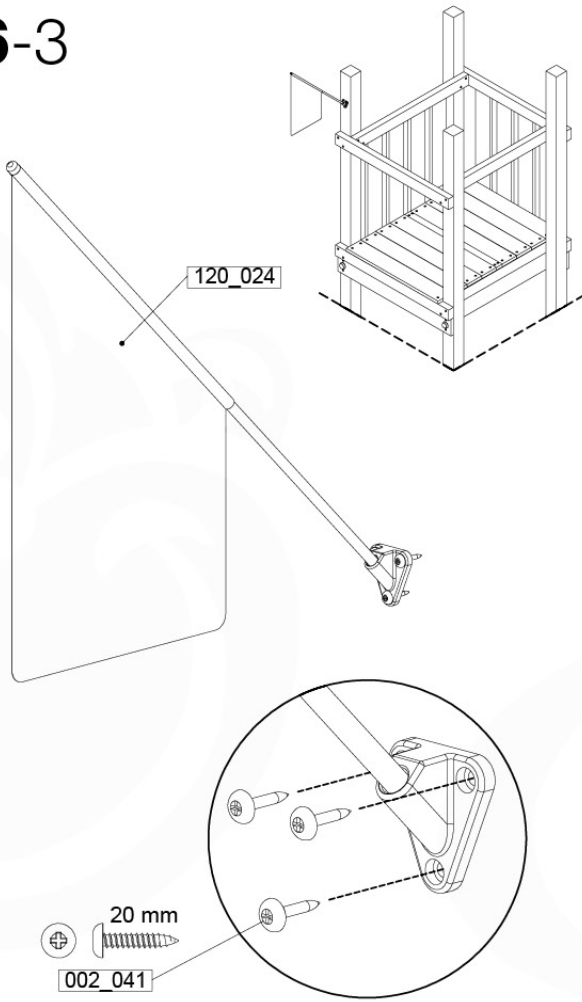

15-2

16 Accessories

AC01

(194_119)

	PartNo	PartName	QTY.
Hardware	001_406	Stealth Screw 8x45	1
	002_041	Dome head screw 4.5 x 20 mm	3
	002_042	Dome head screw 3.5 x 13mm	4
	002_219	Gap Point Screw T25 - 5x30	2
Other	022_300	Steering Wheel	1
	022_800	Rail P/T 105	1
	022_910	Sandpad	1
	103_901	Logo ID Plate	1
	104_107	Tool Set Climbing Units	1
	120_024	Tower Flag	1
	122_302	Telescope	1

Accessory set - P02 - 28-9-2021 - 14

16-1

16-2

Accessory set - P03 - 28-9-2021 - 14

16-3

16-4

Accessoire set - PO4 - 29-9-2021 - v4

16-5