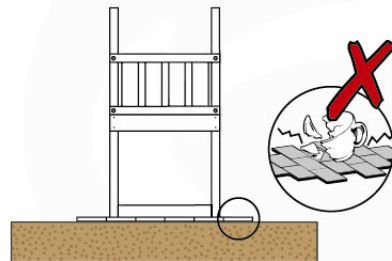

05 Safe Playground

05-1

05-2

05-3

05-4

05-5