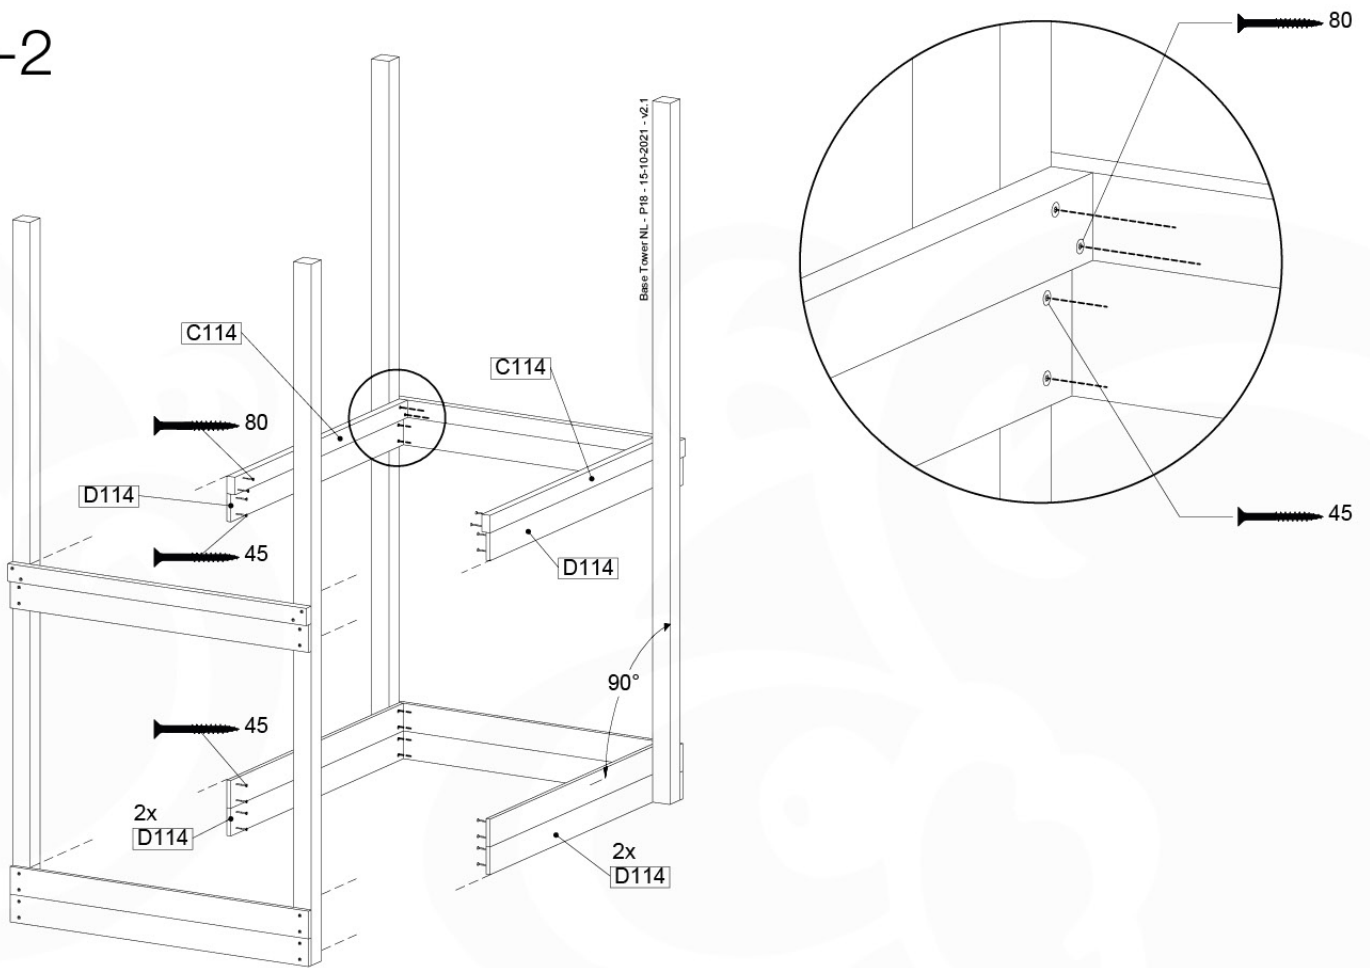

06 Playground Foundation

FD05

06-1

Foundation Plan - P07 - 21-1-2020 - 08

07 Base Tower

BT10

	PartNo	PartName	QTY.
Hardware Pack	001_406	Stealth Screw 8x45	6
	001_417	Stealth Screw 8x80	4
	002_220	Gap Point Screw T25 - 5x45	118
	002_223	Gap Point Screw T25 - 5x80	20
	022_31x	bpc-base version 3	8
	022_84x	bpc cover	8
Other	007_001	Ground-anchor	2
Timber	A220	Post 70x70 L2200	2
	A240	Post 70x70 L2400	2
	C114	Beam 1140 mm	5
	D100	Board 1000 mm	14
	D114	Board 1140 mm	12

Base Tower NL - P05 - BT10 - 15-10-2021 - v2.1

07-1

Base Tower NL - P13 - BT10 - 15-10-2021 - v2.1

07-2

07-3

07-4

08 Balustrade (2x)

BL04

	PartNo	PartName	QTY.
Hardware Pack	002_220	Gap Point Screw T25 - 5x45	24
	002_223	Gap Point Screw T25 - 5x80	4
Timber	C114	Beam 1140 mm	1
	D65	Board 650 mm	6

Balustrade 120 - P03 T - 8-10-2021 - v1.1

08-1