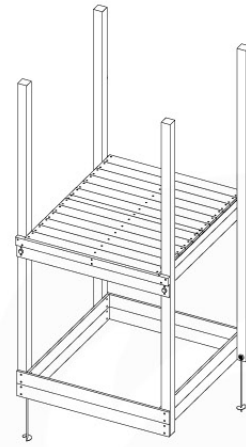

➔ 15

+

➔

➔

15

1-Swing frame / 2-Swing frame
457_101
457_102

+

➔

➔

15

1-Climb frame / 2-Climb frame
457_105
457_106

15 Ground Anchors

GA05

Parts:
Hardware Package Tower →

Ground Anchors 120 - P02 - 27-11-2020 - v1

15-1

15-2

16 Accessories

AC01

(194_119)

	PartNo	PartName	QTY.
Hardware	001_406	Stealth Screw 8x45	1
	002_041	Dome head screw 4.5 x 20 mm	3
	002_042	Dome head screw 3.5 x 13mm	4
	002_219	Gap Point Screw T25 - 5x30	2
Other	022_300	Steering Wheel	1
	022_800	Rail P/T 105	1
	022_910	Sandpad	1
	103_901	Logo ID Plate	1
	104_107	Tool Set Climbing Units	1
	120_024	Tower Flag	1
	122_302	Telescope	1