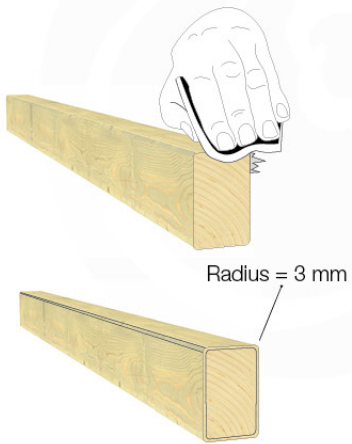

16-5

1x
022_910