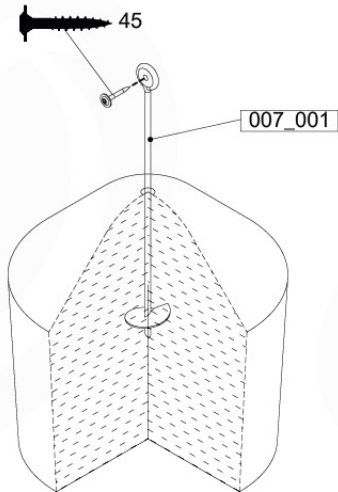

➔ 15

+

➔

➔

15

1-Swing frame / 2-Swing frame
457_101
457_102

+

➔

➔

15

1-Climb frame / 2-Climb frame
457_105
457_106

15 Ground Anchors

GA05

Parts:
Hardware Package Tower →

Ground Anchors 120 - P02 - 27-11-2020 - v1

15-1

15-2

16 Accessories

AC01

(194_119)

	PartNo	PartName	QTY.
Hardware	001_406	Stealth Screw 8x45	1
	002_041	Dome head screw 4.5 x 20 mm	3
	002_042	Dome head screw 3.5 x 13mm	4
	002_219	Gap Point Screw T25 - 5x30	2
Other	022_300	Steering Wheel	1
	022_800	Rail P/T 105	1
	022_910	Sandpad	1
	103_901	Logo ID Plate	1
	104_107	Tool Set Climbing Units	1
	120_024	Tower Flag	1
	122_302	Telescope	1