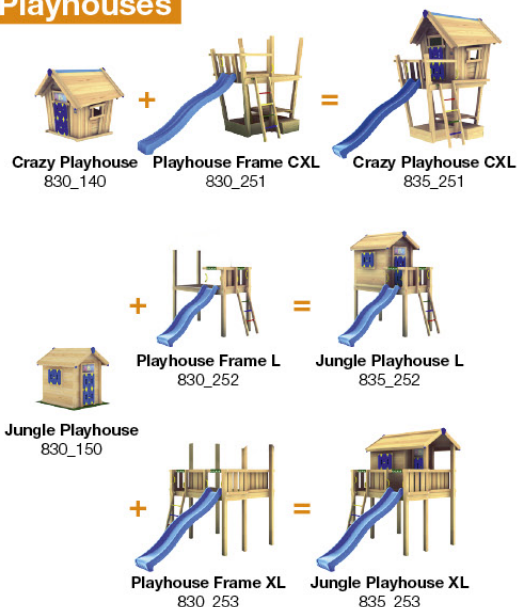

Convert 120 for OLmodules - P05 THOME - 30-11-2020 - v1.0

18-1

Convert 120 for OLmodules - P08 T - 30-11-2020 - v1.0

Playtowers

Playhouses

Modules

Links

Swings