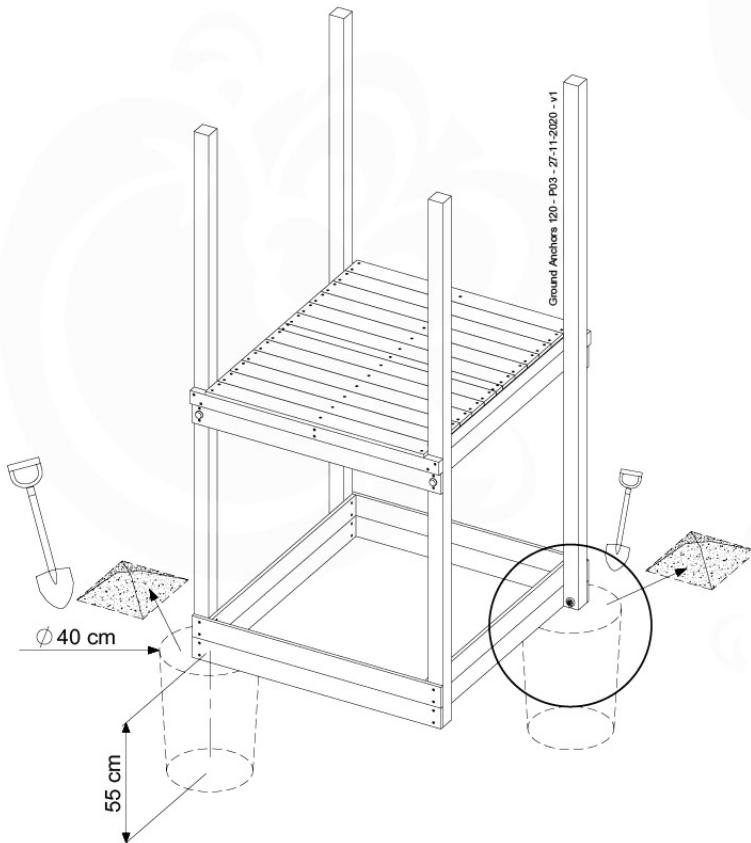

15 Ground Anchors

GA05

Parts:
Hardware Package Tower →

Ground Anchors 120 - P02 - 27-11-2020 - v1

15-1

15-2

40 L / 80 kg

24h

16 Accessories

AC01

(194_119)

	PartNo	PartName	QTY.
Hardware Pack	001_406	Stealth Screw 8x45	1
	002_041	Dome head screw 4.5 x 20 mm	3
	002_042	Dome head screw 3.5 x 13mm	4
	002_219	Gap Point Screw T25 - 5x30	2
Other	022_300	Steering Wheel	1
	022_800	Rail P/T 105	1
	022_910	Sandpad	1
	103_901	Logo ID Plate	1
	104_107	Tool Set Climbing Units	1
	120_024	Tower Flag	1
	122_302	Telescope	1