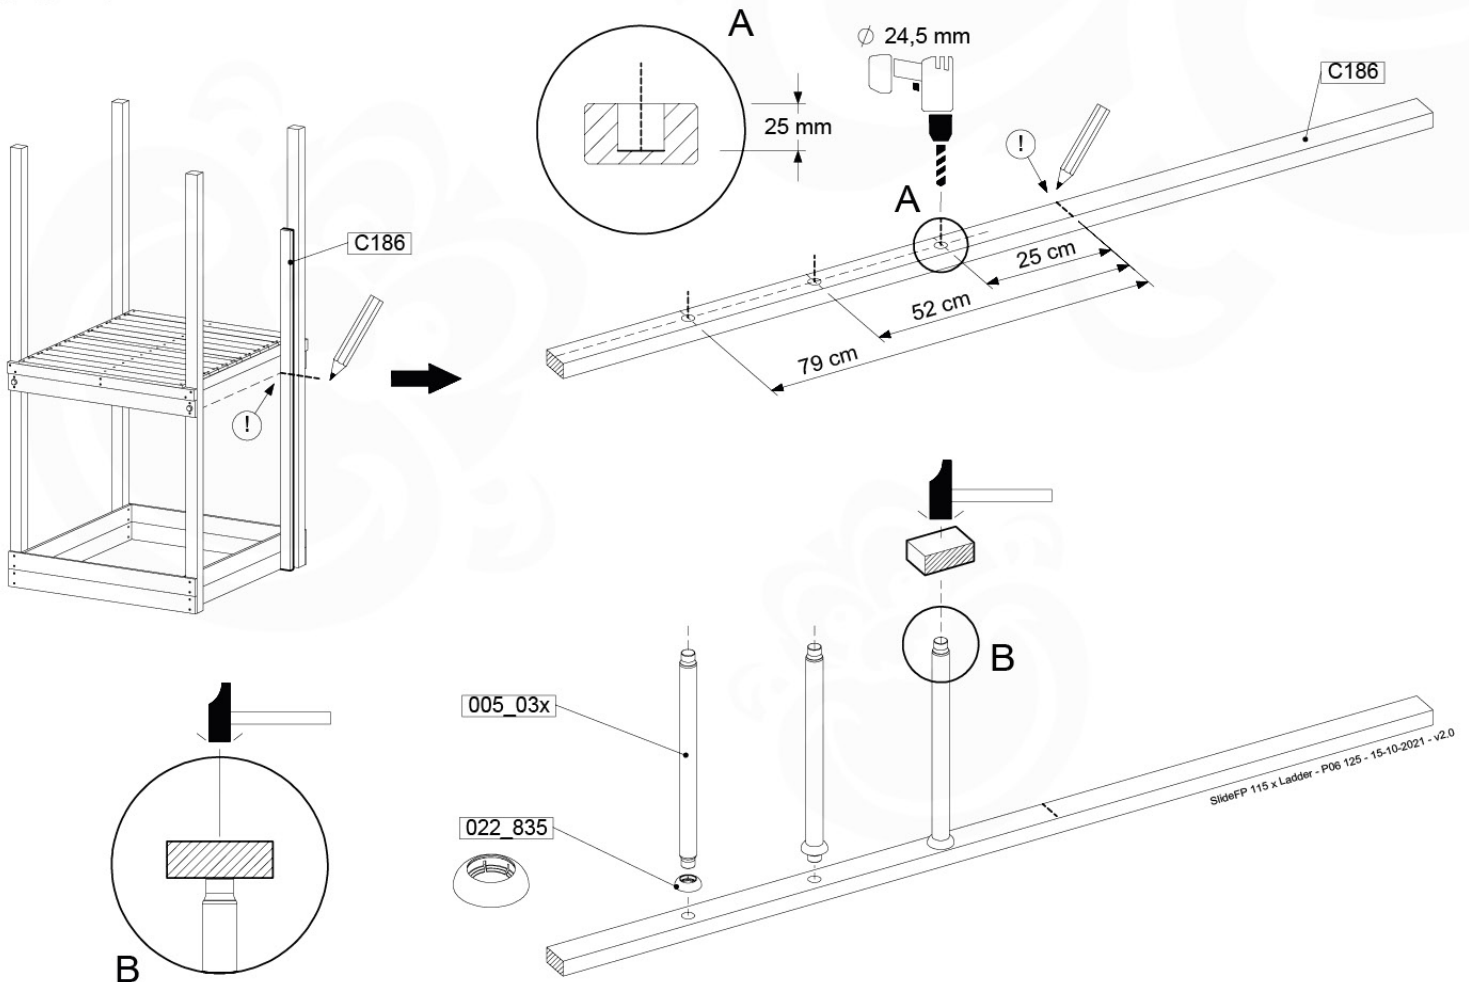

13-1

SlideFP 115 x Ladder - P06 125 - 15-10-2021 - v2.0