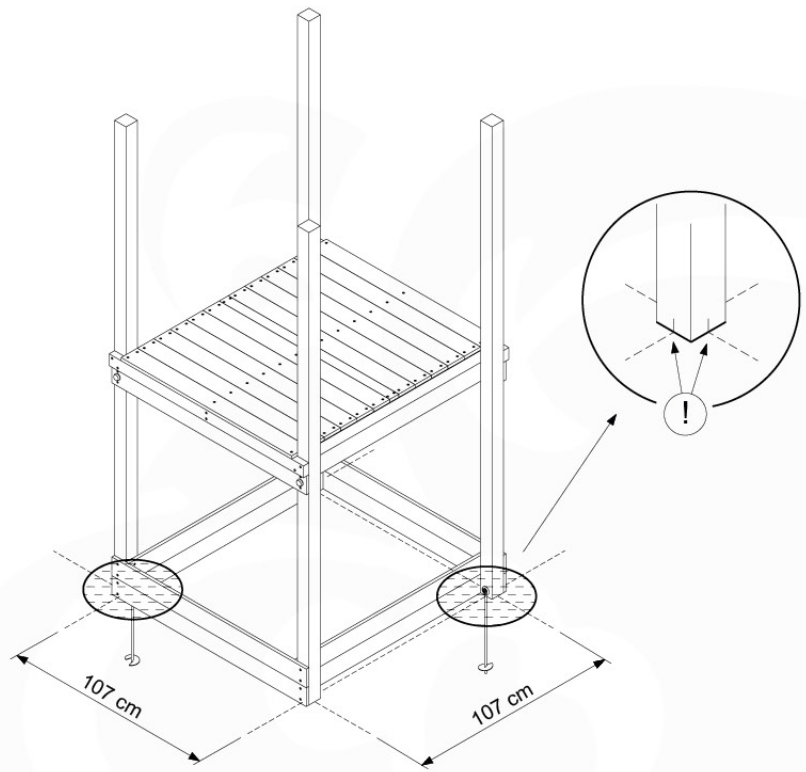

06 Playground Foundation

FD05

06-1

Foundation Plan - P07 - 2/11-2020 - v8

07 Base Tower

BT11

	PartNo	PartName	QTY.
Hardware pack	001_406	Stealth Screw 8x45	6
	001_417	Stealth Screw 8x80	4
	002_220	Gap Point Screw T25 - 5x45	118
	002_223	Gap Point Screw T25 - 5x80	20
	022_31x	bpc-base version 3	8
	022_84x	bpc cover	8
Other	007_001	Ground-anchor	2
Timber	A240	Post 70x70 L2400	4
	C114	Beam 1140 mm	5
	D100	Board 1000 mm	14
	D114	Board 1140 mm	12