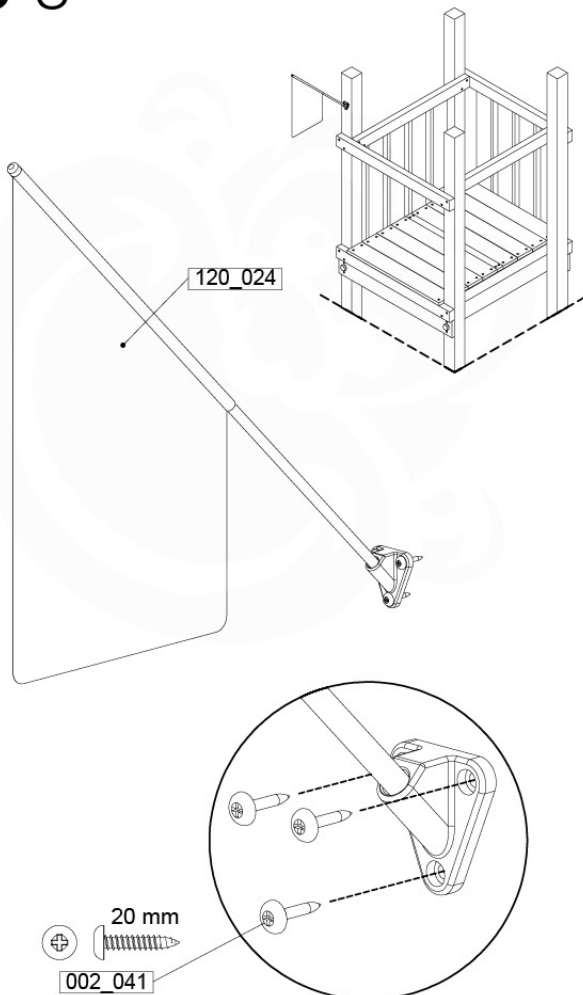

16 Accessories

AC01

(194_119)

	PartNo	PartName	QTY.
Hardware Pack	001_406	Stealth Screw 8x45	1
	002_041	Dome head screw 4.5 x 20 mm	3
	002_042	Dome head screw 3.5 x 13mm	4
	002_219	Gap Point Screw T25 - 5x30	2
Other	022_300	Steering Wheel	1
	022_800	Rail P/T 105	1
	022_910	Sandpad	1
	103_901	Logo ID Plate	1
	104_107	Tool Set Climbing Units	1
	120_024	Tower Flag	1
	122_302	Telescope	1

Accessory set - P02 - 29-9-2021 - v1

16-1

16-2

Accessory set - P03 - 29-9-2021 - v4

16-3

16-4

Accessory set - P04 - 29-9-2021 - v4

16-5