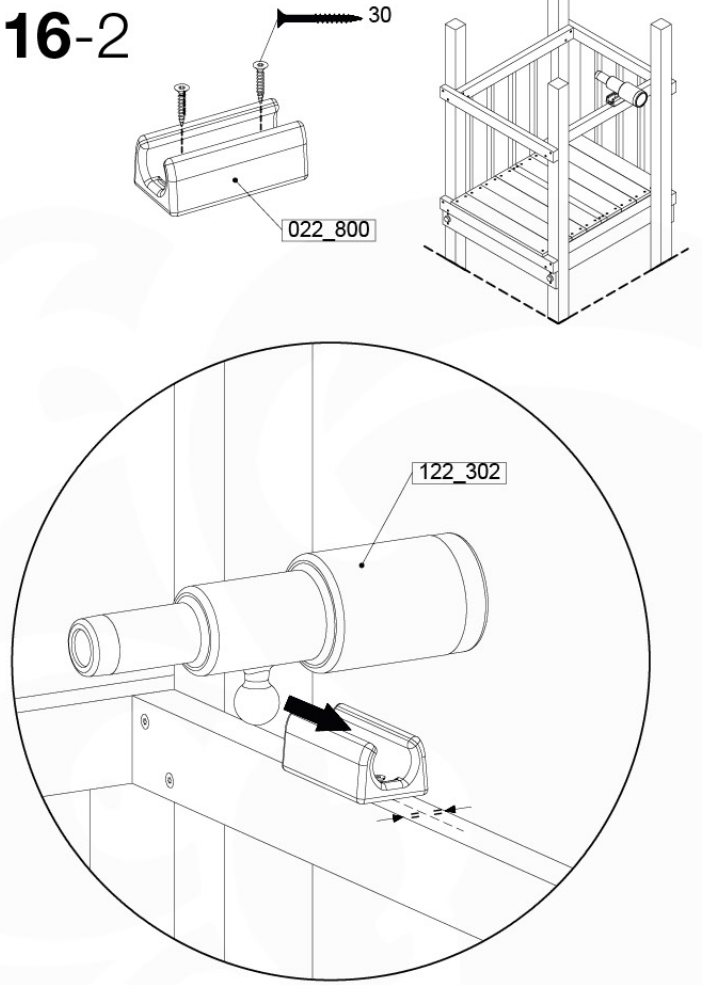

16-2

Accessory set - P03 - 29-9-2021 - v4