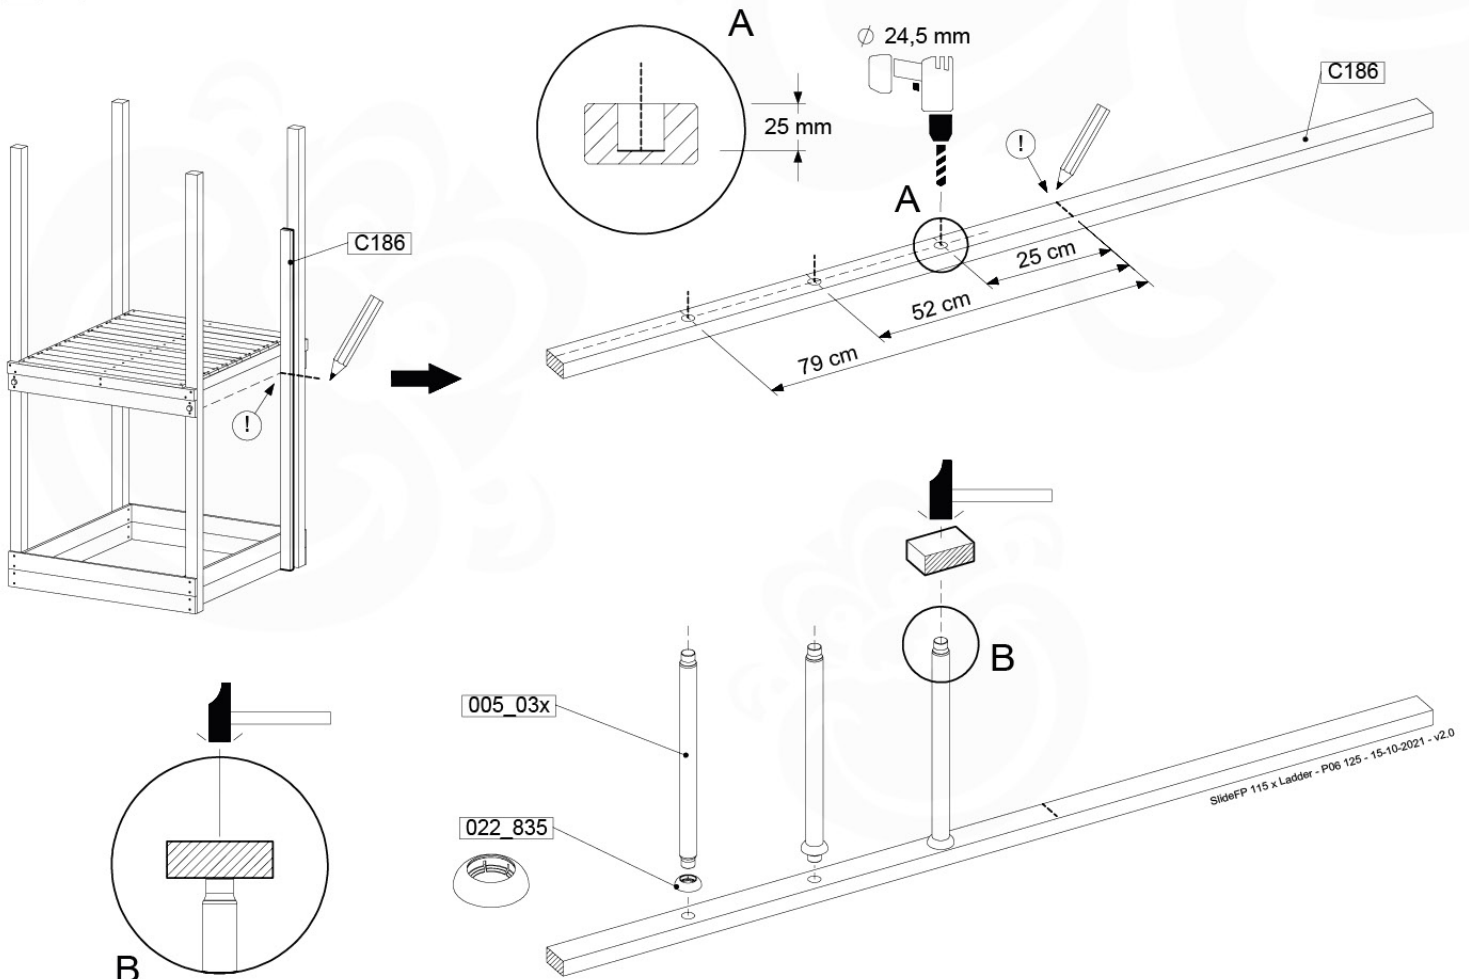

12 Slide & Ladder

SL14

	PartNo	PartName	QTY.
Hardware Pack	000_101	Nail Pan Head	10
	002_220	Gap Point Screw T25 - 5x45	10
	002_223	Gap Point Screw T25 - 5x80	8
	002_308	Gap Point Screw T25 - 5x20	2
Other	005_03x	Ladder Rung Y/B/G/R	3
	022_835	Rung Cap	6
	120_102	Handgrip set (complete 2x)	2
	123_200	Bumperpad	1
	324_xxx	Wavy Star Slide XL 2200 mm	1
Timber	C114	Beam 1140 mm	1
	C186	Beam 1860 mm	1

12-1