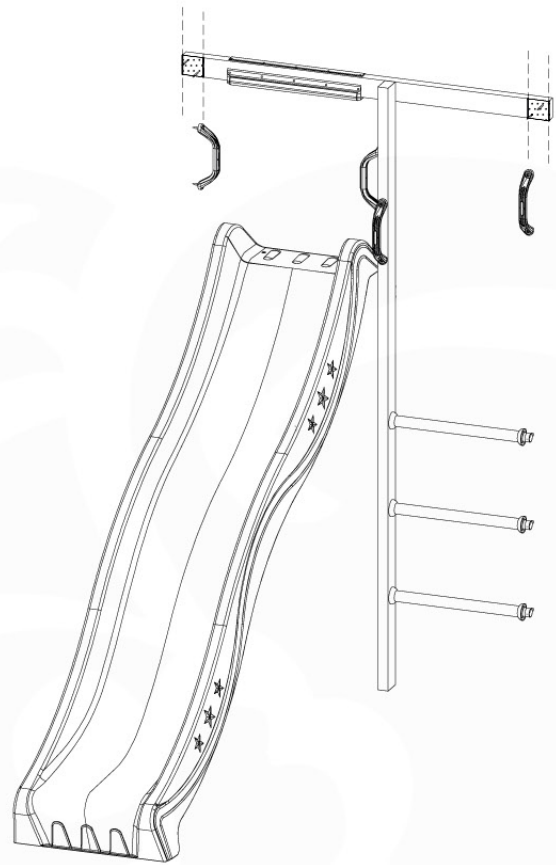

12 Slide & Ladder

SL14

	PartNo	PartName	QTY.
Hardware Pack	000_101	Nail Pan Head	10
	002_220	Gap Point Screw T25 - 5x45	10
	002_223	Gap Point Screw T25 - 5x80	8
	002_308	Gap Point Screw T25 - 5x20	2
Other	005_03x	Ladder Rung Y/B/G/R	3
	022_835	Rung Cap	6
	120_102	Handgrip set (complete 2x)	2
	123_200	Bumperpad	1
	324_xxx	Wavy Star Slide XL 2200 mm	1
Timber	C114	Beam 1140 mm	1
	C186	Beam 1860 mm	1