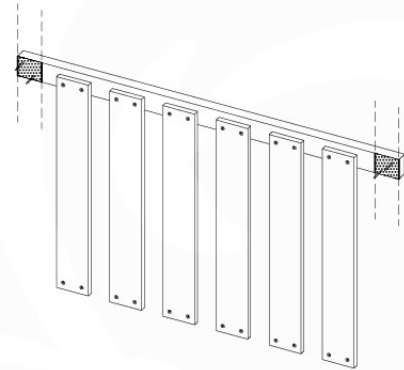

Base Tower NL - P08 - BT11 - 15-10-2021 - v2.1

07-1

07-2

07-3

07-4

08 Balustrade (1x)

BL03

	PartNo	PartName	QTY.
Hardware Pack	002_220	Gap Point Screw T25 - 5x45	24
	002_223	Gap Point Screw T25 - 5x80	4
Timber	C114	Beam 1140 mm	1
	D65	Board 650 mm	6

Balustrade 120 - P04 U - 8-10-2021 - v1.1

08-1

09 Balustrade (2x)

BL04

	PartNo	PartName	QTY.
Hardware Pack	002_220	Gap Point Screw T25 - 5x45	24
	002_223	Gap Point Screw T25 - 5x80	4
Timber	C114	Beam 1140 mm	1
	D65	Board 650 mm	6