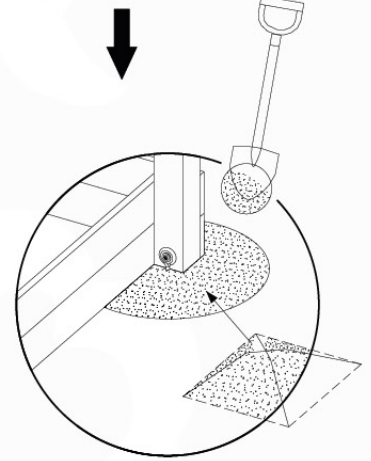

15 Ground Anchors

GA05

Parts:
Hardware Package Tower →

Ground Anchors 120 - P02 - 27-11-2020 - v1

15-1

15-2

40 L / 80 kg

24h

16 Accessories

AC01

(194_119)

	PartNo	PartName	QTY.
Hardware Pack	001_406	Stealth Screw 8x45	1
	002_041	Dome head screw 4.5 x 20 mm	3
	002_042	Dome head screw 3.5 x 13mm	4
	002_219	Gap Point Screw T25 - 5x30	2
Other	022_300	Steering Wheel	1
	022_800	Rail P/T 105	1
	022_910	Sandpad	1
	103_901	Logo ID Plate	1
	104_107	Tool Set Climbing Units	1
	120_024	Tower Flag	1
	122_302	Telescope	1