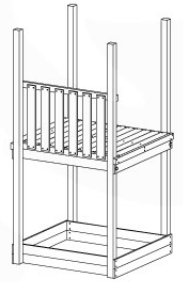

06 Playground Foundation

FD05

06-1

Foundation Plan - P07 - 2/11-2020 - v8

07 Base Tower

BT11

	PartNo	PartName	QTY.
Hardware pack	001_406	Stealth Screw 8x45	6
	001_417	Stealth Screw 8x80	4
	002_220	Gap Point Screw T25 - 5x45	118
	002_223	Gap Point Screw T25 - 5x80	20
	022_31x	bpc-base version 3	8
	022_84x	bpc cover	8
Other	007_001	Ground-anchor	2
Timber	A240	Post 70x70 L2400	4
	C114	Beam 1140 mm	5
	D100	Board 1000 mm	14
	D114	Board 1140 mm	12

Base Tower NL - P08 - BT11 - 15-10-2021 - v2.1

07-1

07-2

07-3

07-4

08 Balustrade (1x)

BL03

	PartNo	PartName	QTY.
Hardware Pack	002_220	Gap Point Screw T25 - 5x45	24
	002_223	Gap Point Screw T25 - 5x80	4
Timber	C114	Beam 1140 mm	1
	D65	Board 650 mm	6

Balustrade 120 - P04 U - 8-10-2021 - v1.1

08-1

09 Balustrade (2x)

BL04

	PartNo	PartName	QTY.
Hardware Pack	002_220	Gap Point Screw T25 - 5x45	24
	002_223	Gap Point Screw T25 - 5x80	4
Timber	C114	Beam 1140 mm	1
	D65	Board 650 mm	6