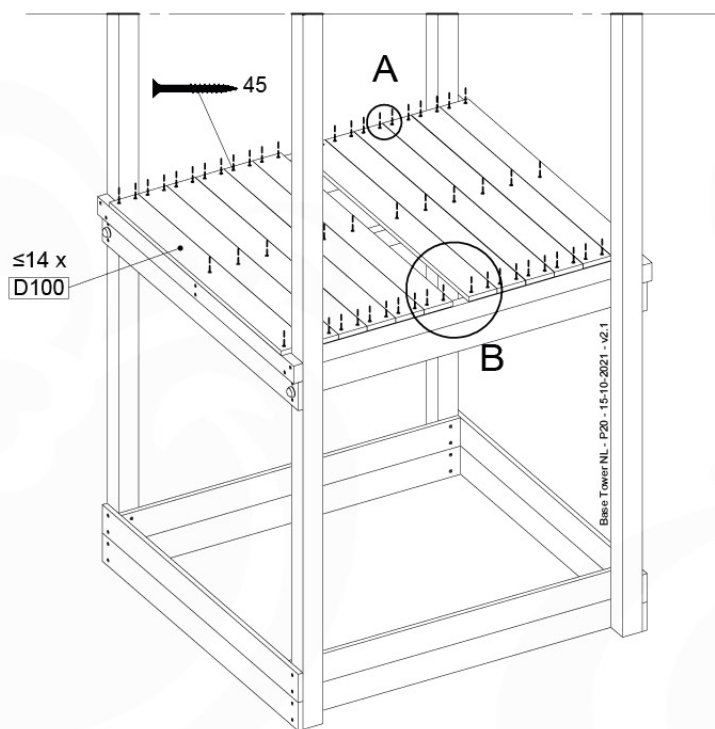

06 Playground Foundation

FD05

06-1

Foundation Plan - P07 - 2/11-2020 - v8

07 Base Tower

BT11

	PartNo	PartName	QTY.
Hardware pack	001_406	Stealth Screw 8x45	6
	001_417	Stealth Screw 8x80	4
	002_220	Gap Point Screw T25 - 5x45	118
	002_223	Gap Point Screw T25 - 5x80	20
	022_31x	bpc-base version 3	8
	022_84x	bpc cover	8
Other	007_001	Ground-anchor	2
Timber	A240	Post 70x70 L2400	4
	C114	Beam 1140 mm	5
	D100	Board 1000 mm	14
	D114	Board 1140 mm	12

Base Tower NL - P08 - BT11 - 15-10-2021 - v2.1

07-1

07-2

07-3

07-4

08 Balustrade (1x)

BL03

	PartNo	PartName	QTY.
Hardware Pack	002_220	Gap Point Screw T25 - 5x45	24
	002_223	Gap Point Screw T25 - 5x80	4
Timber	C114	Beam 1140 mm	1
	D65	Board 650 mm	6

Balustrade 120 - P04 U - 8-10-2021 - v1.1

08-1

09 Balustrade (2x)

BL04

	PartNo	PartName	QTY.
Hardware Pack	002_220	Gap Point Screw T25 - 5x45	24
	002_223	Gap Point Screw T25 - 5x80	4
Timber	C114	Beam 1140 mm	1
	D65	Board 650 mm	6