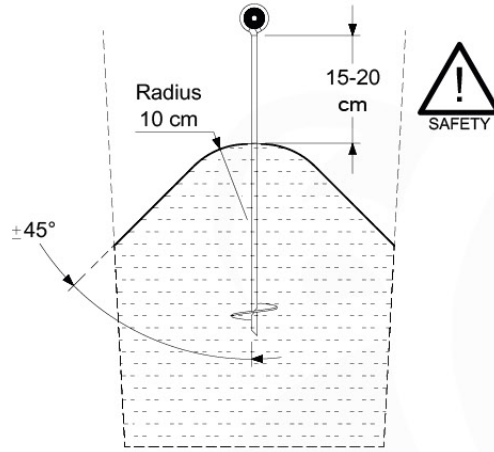

15 Ground Anchors

GA05

Parts:
Hardware Package Tower →

Ground Anchors 120 - P02 - 27-11-2020 - v1

15-1

15-2

40 L / 80 kg

24h