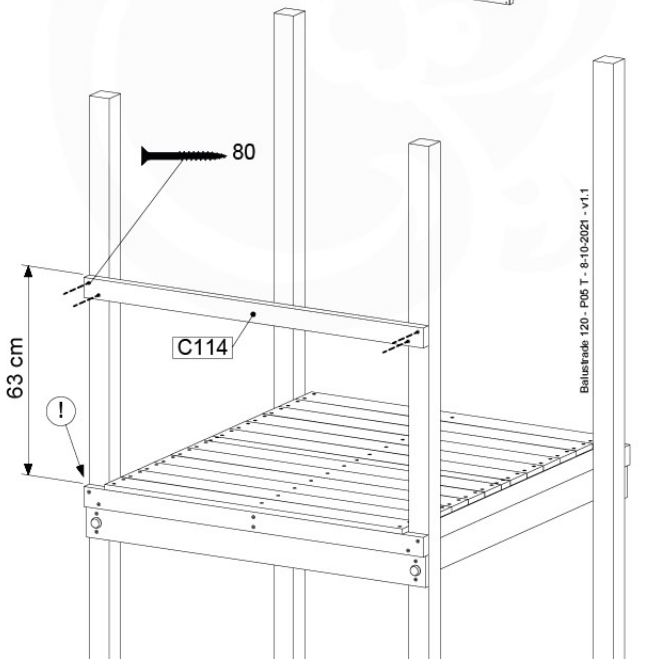

Base Tower NL - P08 - BT11 - 15-10-2021 - v2.1

07-1

07-2

07-3

07-4

08 Balustrade (1x)

BL03

	PartNo	PartName	QTY.
Hardware Pack	002_220	Gap Point Screw T25 - 5x45	24
	002_223	Gap Point Screw T25 - 5x80	4
Timber	C114	Beam 1140 mm	1
	D65	Board 650 mm	6

Balustrade 120 - P04 U - 8-10-2021 - v1.1

08-1

09 Balustrade (2x)

BL04

	PartNo	PartName	QTY.
Hardware Pack	002_220	Gap Point Screw T25 - 5x45	24
	002_223	Gap Point Screw T25 - 5x80	4
Timber	C114	Beam 1140 mm	1
	D65	Board 650 mm	6

Balustrade 120 - P03 T - 8-10-2021 - v1.1

09-1

Balustrade 120 - P06 T - 8-10-2021 - v1.1

10 Roof Casa

RF09

	PartNo	PartName	QTY.
Hardware Pack	001_417	Stealth Screw 8x80	4
	002_220	Gap Point Screw T25 - 5x45	96
	002_223	Gap Point Screw T25 - 5x80	8
Timber	C84	Beam 840 mm	4
	D127	Board 1270 mm	19-23