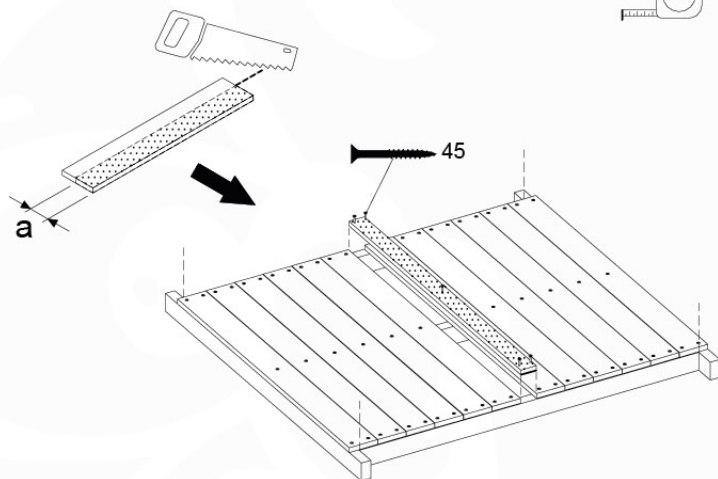

Base Tower NL - P08 - BT11 - 15-10-2021 - v2.1

07-1

07-2

07-3

07-4

08 Balustrade (1x)

BL03

	PartNo	PartName	QTY.
Hardware Pack	002_220	Gap Point Screw T25 - 5x45	24
	002_223	Gap Point Screw T25 - 5x80	4
Timber	C114	Beam 1140 mm	1
	D65	Board 650 mm	6

Balustrade 120 - P04 U - 8-10-2021 - v1.1

08-1

09 Balustrade (2x)

BL04

	PartNo	PartName	QTY.
Hardware Pack	002_220	Gap Point Screw T25 - 5x45	24
	002_223	Gap Point Screw T25 - 5x80	4
Timber	C114	Beam 1140 mm	1
	D65	Board 650 mm	6