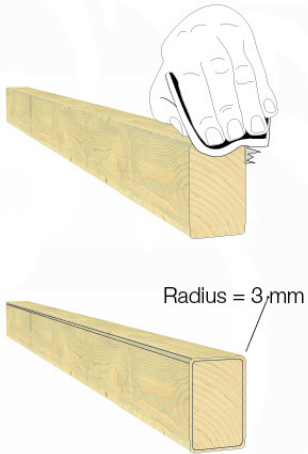

16-5

1x
022_910