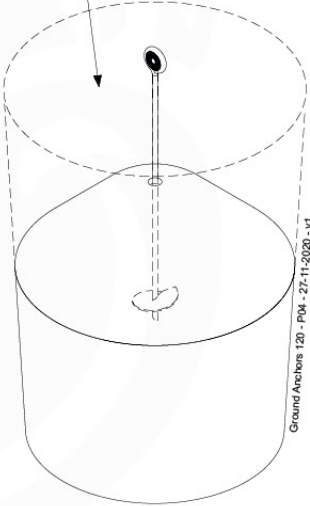

15 Ground Anchors

GA05

Parts:
Hardware Package Tower →

Ground Anchors 120 - P02 - 27-11-2020 - v1

15-1

15-2

40 L / 80 kg

24h

16 Accessories

AC01

(194_119)

	PartNo	PartName	QTY.
Hardware Pack	001_406	Stealth Screw 8x45	1
	002_041	Dome head screw 4.5 x 20 mm	3
	002_042	Dome head screw 3.5 x 13mm	4
	002_219	Gap Point Screw T25 - 5x30	2
Other	022_300	Steering Wheel	1
	022_800	Rail P/T 105	1
	022_910	Sandpad	1
	103_901	Logo ID Plate	1
	104_107	Tool Set Climbing Units	1
	120_024	Tower Flag	1
	122_302	Telescope	1