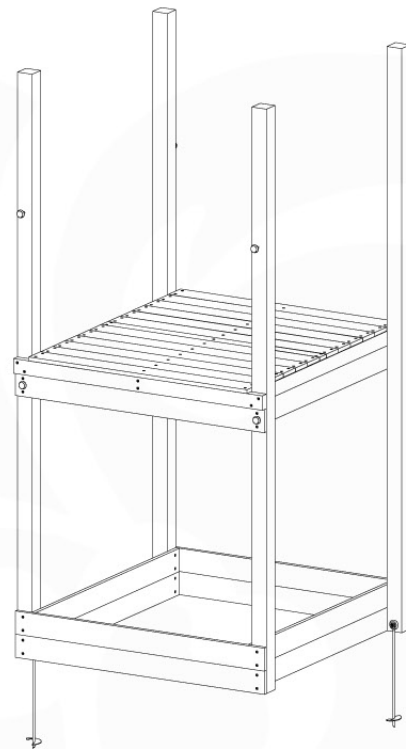

06 Playground Foundation

FD05

06-1

Foundation Plan - P07 - 2/11-2020 - v8

07 Base Tower

BT11

	PartNo	PartName	QTY.
Hardware pack	001_406	Stealth Screw 8x45	6
	001_417	Stealth Screw 8x80	4
	002_220	Gap Point Screw T25 - 5x45	118
	002_223	Gap Point Screw T25 - 5x80	20
	022_31x	bpc-base version 3	8
	022_84x	bpc cover	8
Other	007_001	Ground-anchor	2
Timber	A240	Post 70x70 L2400	4
	C114	Beam 1140 mm	5
	D100	Board 1000 mm	14
	D114	Board 1140 mm	12

Base Tower NL - P08 - BT11 - 15-10-2021 - v2.1

07-1

07-2

07-3

07-4

08 Balustrade (1x)

BL03

	PartNo	PartName	QTY.
Hardware Pack	002_220	Gap Point Screw T25 - 5x45	24
	002_223	Gap Point Screw T25 - 5x80	4
Timber	C114	Beam 1140 mm	1
	D65	Board 650 mm	6

Balustrade 120 - P04 U - 8-10-2021 - v1.1

08-1

09 Balustrade (2x)

BL04

	PartNo	PartName	QTY.
Hardware Pack	002_220	Gap Point Screw T25 - 5x45	24
	002_223	Gap Point Screw T25 - 5x80	4
Timber	C114	Beam 1140 mm	1
	D65	Board 650 mm	6