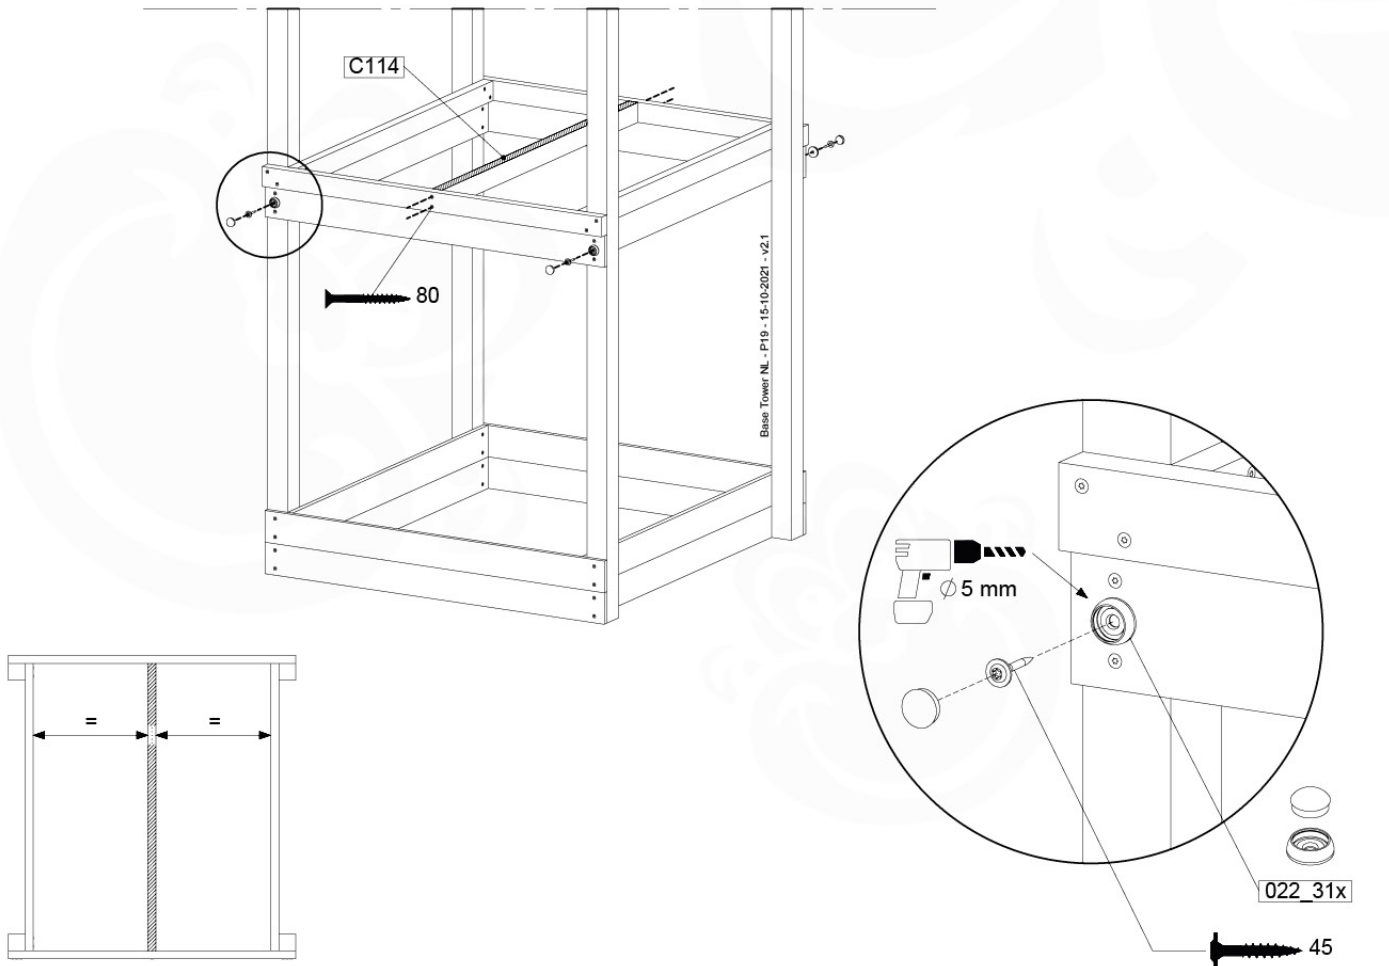

Base Tower NL - P08 - BT11 - 15-10-2021 - v2.1

07-1

07-2

07-3

07-4

08 Balustrade (1x)

BL03

	PartNo	PartName	QTY.
Hardware Pack	002_220	Gap Point Screw T25 - 5x45	24
	002_223	Gap Point Screw T25 - 5x80	4
Timber	C114	Beam 1140 mm	1
	D65	Board 650 mm	6

Balustrade 120 - P04 U - 8-10-2021 - v1.1

08-1

09 Balustrade (2x)

BL04

	PartNo	PartName	QTY.
Hardware Pack	002_220	Gap Point Screw T25 - 5x45	24
	002_223	Gap Point Screw T25 - 5x80	4
Timber	C114	Beam 1140 mm	1
	D65	Board 650 mm	6