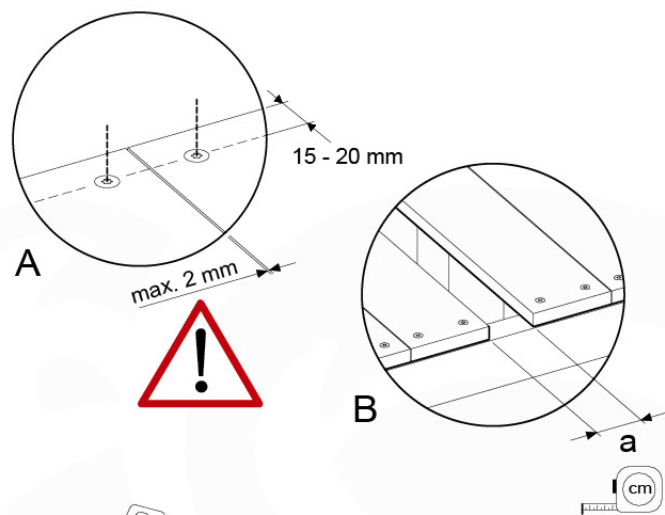

Base Tower NL - P08 - BT11 - 15-10-2021 - v2.1

07-1

07-2

07-3

07-4

08 Balustrade (1x)

BL03

	PartNo	PartName	QTY.
Hardware Pack	002_220	Gap Point Screw T25 - 5x45	24
	002_223	Gap Point Screw T25 - 5x80	4
Timber	C114	Beam 1140 mm	1
	D65	Board 650 mm	6