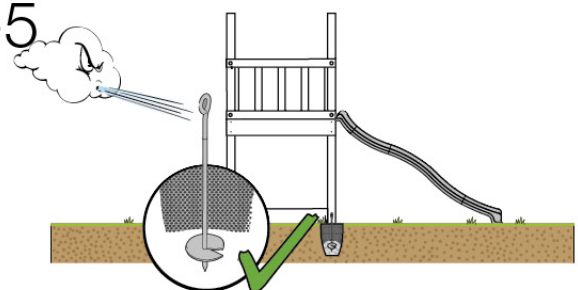

06 Playground Foundation

FD05

06-1

Foundation Plan - P07 - 2/11-2020 - v8

07 Base Tower

BT11

	PartNo	PartName	QTY.
Hardware pack	001_406	Stealth Screw 8x45	6
	001_417	Stealth Screw 8x80	4
	002_220	Gap Point Screw T25 - 5x45	118
	002_223	Gap Point Screw T25 - 5x80	20
	022_31x	bpc-base version 3	8
	022_84x	bpc cover	8
Other	007_001	Ground-anchor	2
Timber	A240	Post 70x70 L2400	4
	C114	Beam 1140 mm	5
	D100	Board 1000 mm	14
	D114	Board 1140 mm	12