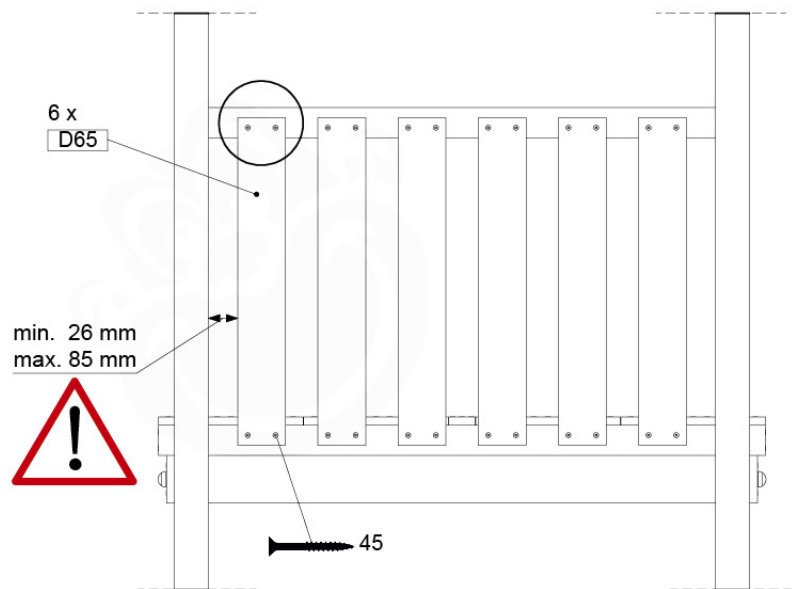

Base Tower NL - P08 - BT11 - 15-10-2021 - v2.1

07-1

07-2

07-3

07-4

08 Balustrade (1x)

BL03

	PartNo	PartName	QTY.
Hardware Pack	002_220	Gap Point Screw T25 - 5x45	24
	002_223	Gap Point Screw T25 - 5x80	4
Timber	C114	Beam 1140 mm	1
	D65	Board 650 mm	6

Balustrade 120 - P04 U - 8-10-2021 - v1.1

08-1

09 Balustrade (2x)

BL04

	PartNo	PartName	QTY.
Hardware Pack	002_220	Gap Point Screw T25 - 5x45	24
	002_223	Gap Point Screw T25 - 5x80	4
Timber	C114	Beam 1140 mm	1
	D65	Board 650 mm	6