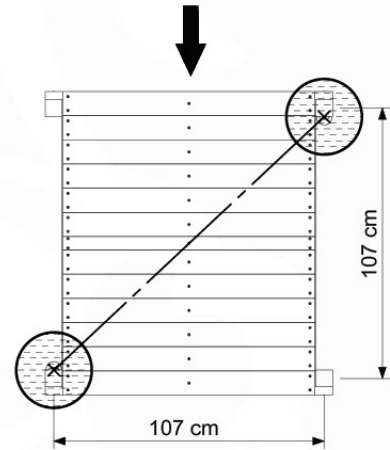

15 Ground Anchors

GA05

Parts:
Hardware Package Tower →