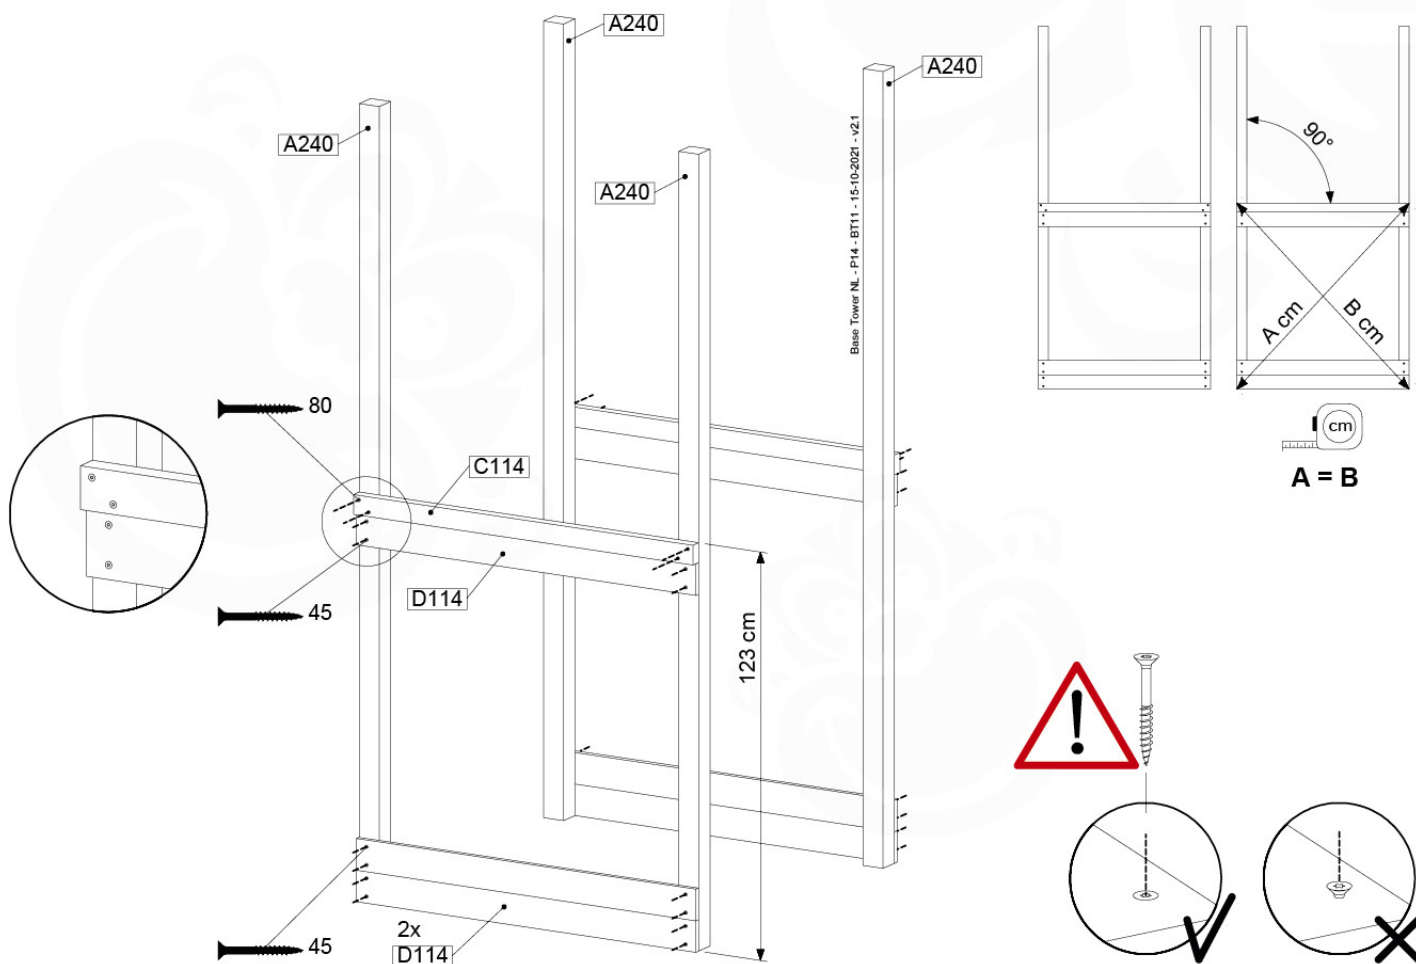

06 Playground Foundation

FD05

06-1

Foundation Plan - P07 - 2/11-2020 - v8

07 Base Tower

BT11

	PartNo	PartName	QTY.
Hardware pack	001_406	Stealth Screw 8x45	6
	001_417	Stealth Screw 8x80	4
	002_220	Gap Point Screw T25 - 5x45	118
	002_223	Gap Point Screw T25 - 5x80	20
	022_31x	bpc-base version 3	8
	022_84x	bpc cover	8
Other	007_001	Ground-anchor	2
Timber	A240	Post 70x70 L2400	4
	C114	Beam 1140 mm	5
	D100	Board 1000 mm	14
	D114	Board 1140 mm	12

Base Tower NL - P08 - BT11 - 15-10-2021 - v2.1

07-1

07-2

07-3

07-4

08 Balustrade (1x)

BL03

	PartNo	PartName	QTY.
Hardware Pack	002_220	Gap Point Screw T25 - 5x45	24
	002_223	Gap Point Screw T25 - 5x80	4
Timber	C114	Beam 1140 mm	1
	D65	Board 650 mm	6