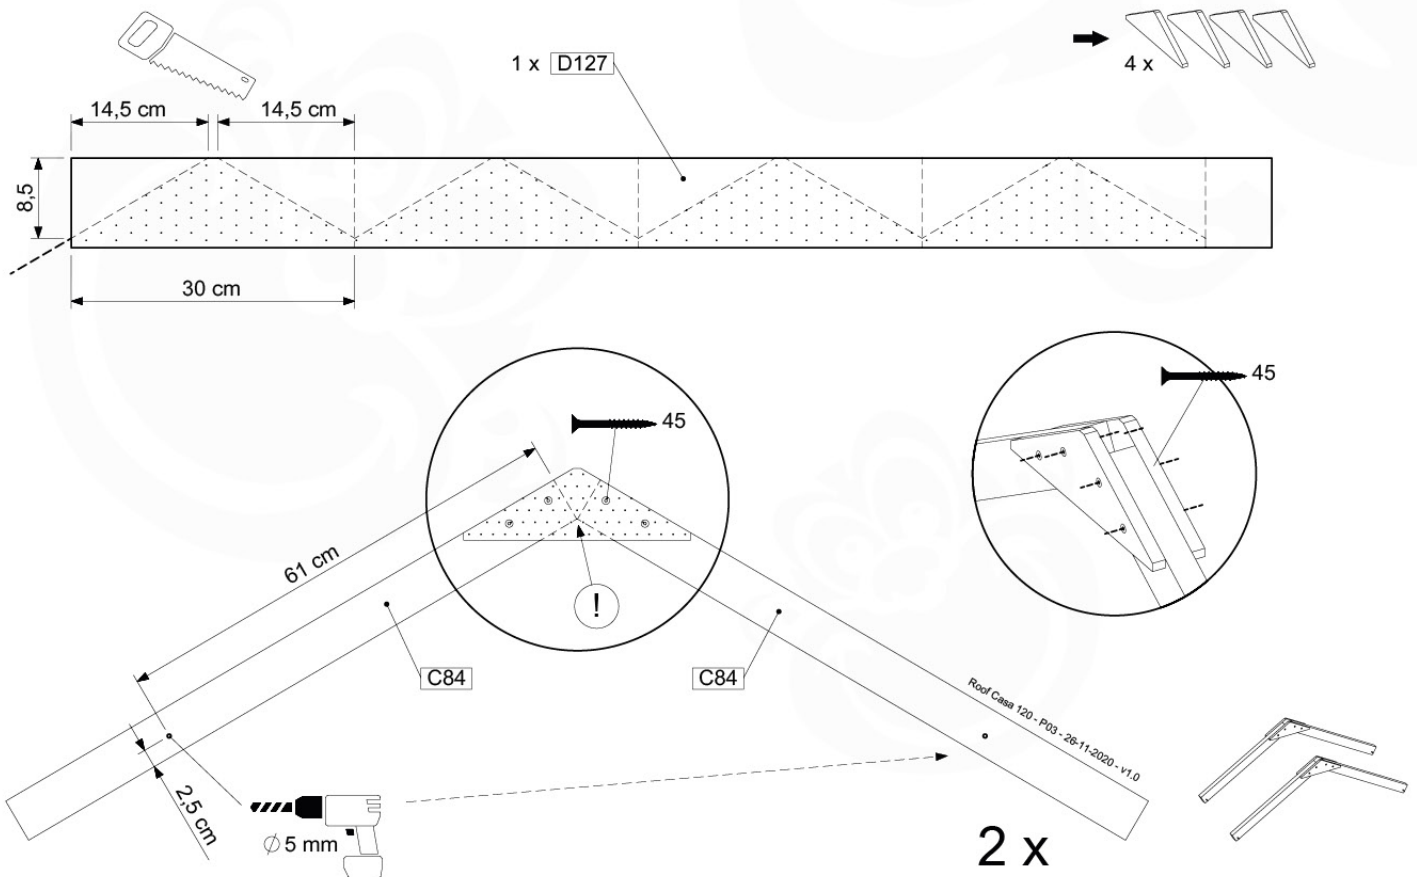

10 Roof Casa

RF09

	PartNo	PartName	QTY.
Hardware Pack	001_417	Stealth Screw 8x80	4
	002_220	Gap Point Screw T25 - 5x45	96
	002_223	Gap Point Screw T25 - 5x80	8
Timber	C84	Beam 840 mm	4
	D127	Board 1270 mm	19-23

Roof Casa 120 - P102 - 26-11-2020 - v1.0

10-1