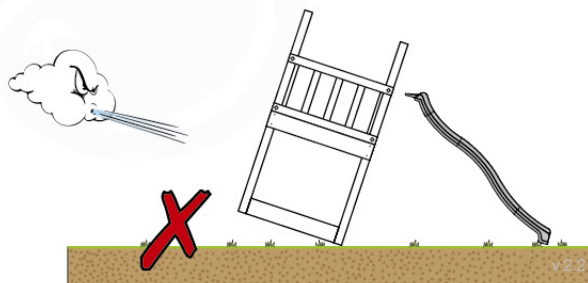

06 Playground Foundation

FD05

06-1

Foundation Plan - P07 - 2/11-2020 - v8

07 Base Tower

BT11

	PartNo	PartName	QTY.
Hardware pack	001_406	Stealth Screw 8x45	6
	001_417	Stealth Screw 8x80	4
	002_220	Gap Point Screw T25 - 5x45	118
	002_223	Gap Point Screw T25 - 5x80	20
	022_31x	bpc-base version 3	8
	022_84x	bpc cover	8
Other	007_001	Ground-anchor	2
Timber	A240	Post 70x70 L2400	4
	C114	Beam 1140 mm	5
	D100	Board 1000 mm	14
	D114	Board 1140 mm	12