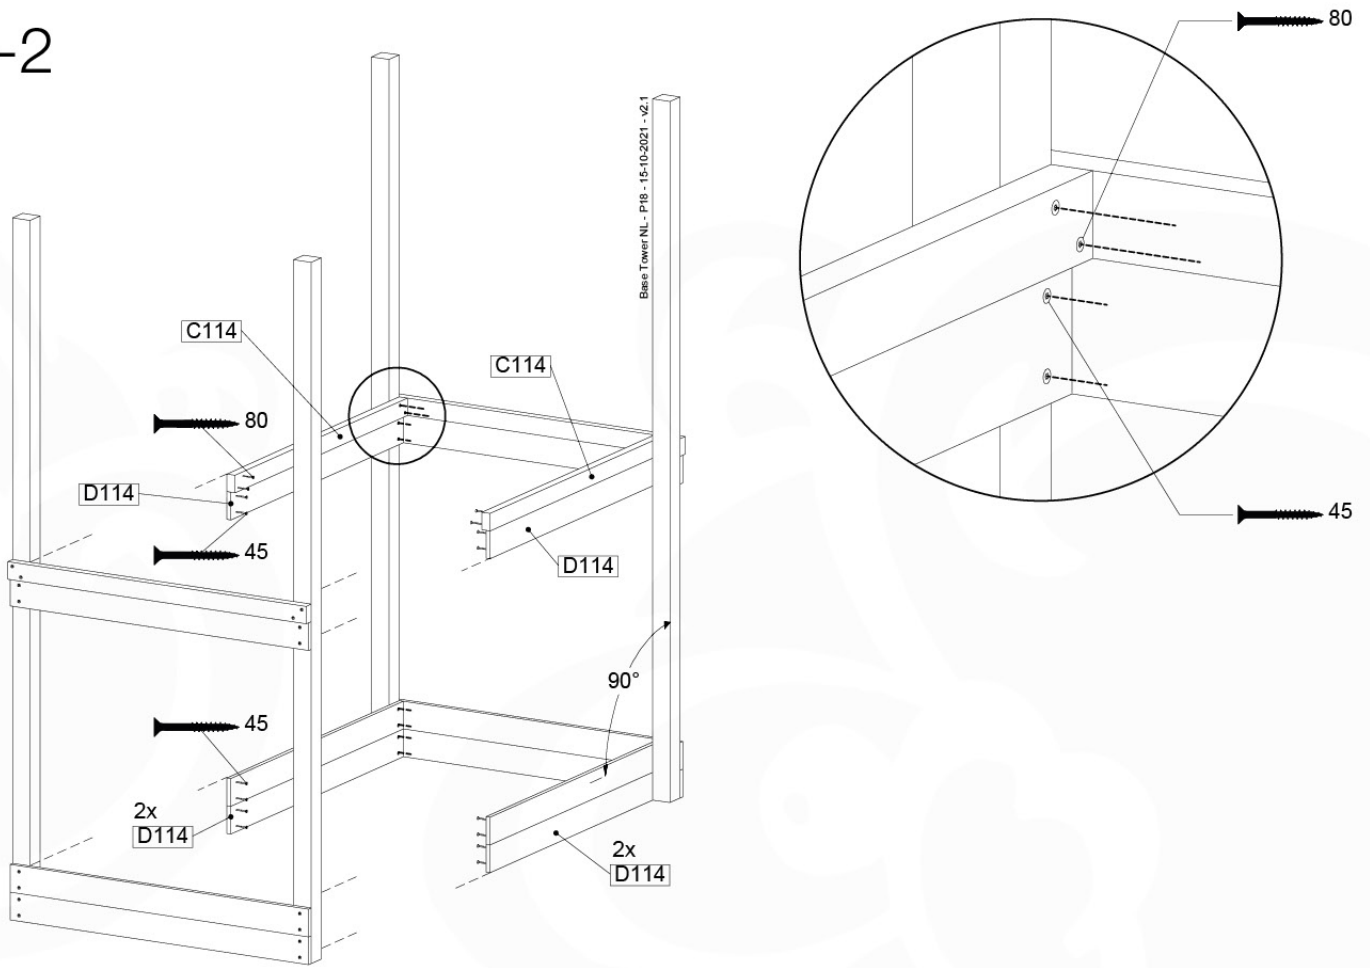

06 Playground Foundation

FD05

06-1

Foundation Plan - P07 - 2/11-2020 - v8

07 Base Tower

BT11

	PartNo	PartName	QTY.
Hardware pack	001_406	Stealth Screw 8x45	6
	001_417	Stealth Screw 8x80	4
	002_220	Gap Point Screw T25 - 5x45	118
	002_223	Gap Point Screw T25 - 5x80	20
	022_31x	bpc-base version 3	8
	022_84x	bpc cover	8
Other	007_001	Ground-anchor	2
Timber	A240	Post 70x70 L2400	4
	C114	Beam 1140 mm	5
	D100	Board 1000 mm	14
	D114	Board 1140 mm	12

Base Tower NL - P08 - BT11 - 15-10-2021 - v2.1

07-1

07-2

07-3

07-4

08 Balustrade (1x)

BL03

	PartNo	PartName	QTY.
Hardware Pack	002_220	Gap Point Screw T25 - 5x45	24
	002_223	Gap Point Screw T25 - 5x80	4
Timber	C114	Beam 1140 mm	1
	D65	Board 650 mm	6

Balustrade 120 - P04 U - 8-10-2021 - v1.1

08-1

09 Balustrade (2x)

BL04

	PartNo	PartName	QTY.
Hardware Pack	002_220	Gap Point Screw T25 - 5x45	24
	002_223	Gap Point Screw T25 - 5x80	4
Timber	C114	Beam 1140 mm	1
	D65	Board 650 mm	6