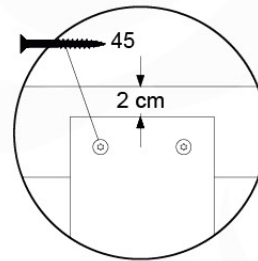

08 Balustrade (1x)

BL03

	PartNo	PartName	QTY.
Hardware Pack	002_220	Gap Point Screw T25 - 5x45	24
	002_223	Gap Point Screw T25 - 5x80	4
Timber	C114	Beam 1140 mm	1
	D65	Board 650 mm	6

Balustrade 120 - P04 U - 8-10-2021 - v1.1

08-1