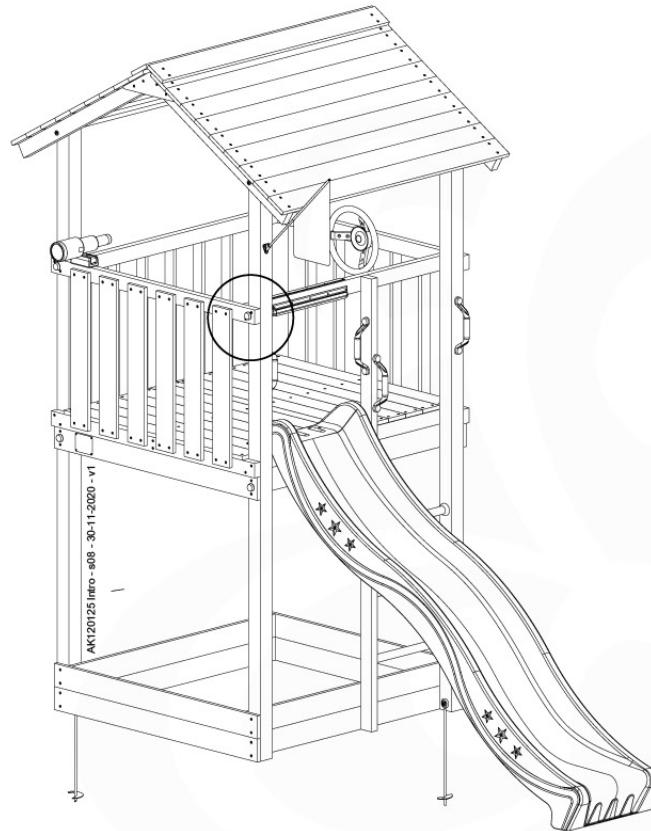

16-5

1x
022_910