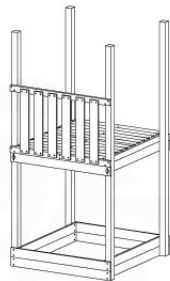

06 Playground Foundation

FD05

06-1

Foundation Plan - P07 - 2/11-2020 - v8

07 Base Tower

BT11

	PartNo	PartName	QTY.
Hardware pack	001_406	Stealth Screw 8x45	6
	001_417	Stealth Screw 8x80	4
	002_220	Gap Point Screw T25 - 5x45	118
	002_223	Gap Point Screw T25 - 5x80	20
	022_31x	bpc-base version 3	8
	022_84x	bpc cover	8
Other	007_001	Ground-anchor	2
Timber	A240	Post 70x70 L2400	4
	C114	Beam 1140 mm	5
	D100	Board 1000 mm	14
	D114	Board 1140 mm	12

Base Tower NL - P08 - BT11 - 15-10-2021 - v2.1

07-1

07-2

07-3

07-4

08 Balustrade (1x)

BL03

	PartNo	PartName	QTY.
Hardware Pack	002_220	Gap Point Screw T25 - 5x45	24
	002_223	Gap Point Screw T25 - 5x80	4
Timber	C114	Beam 1140 mm	1
	D65	Board 650 mm	6

Balustrade 120 - P04 U - 8-10-2021 - v1.1

08-1

09 Balustrade (2x)

BL04

	PartNo	PartName	QTY.
Hardware Pack	002_220	Gap Point Screw T25 - 5x45	24
	002_223	Gap Point Screw T25 - 5x80	4
Timber	C114	Beam 1140 mm	1
	D65	Board 650 mm	6

Balustrade 120 - P03 T - 8-10-2021 - v1.1

09-1

Balustrade 120 - P06 T - 8-10-2021 - v1.1

10 Roof Casa

RF09

	PartNo	PartName	QTY.
Hardware Pack	001_417	Stealth Screw 8x80	4
	002_220	Gap Point Screw T25 - 5x45	96
	002_223	Gap Point Screw T25 - 5x80	8
Timber	C84	Beam 840 mm	4
	D127	Board 1270 mm	19-23