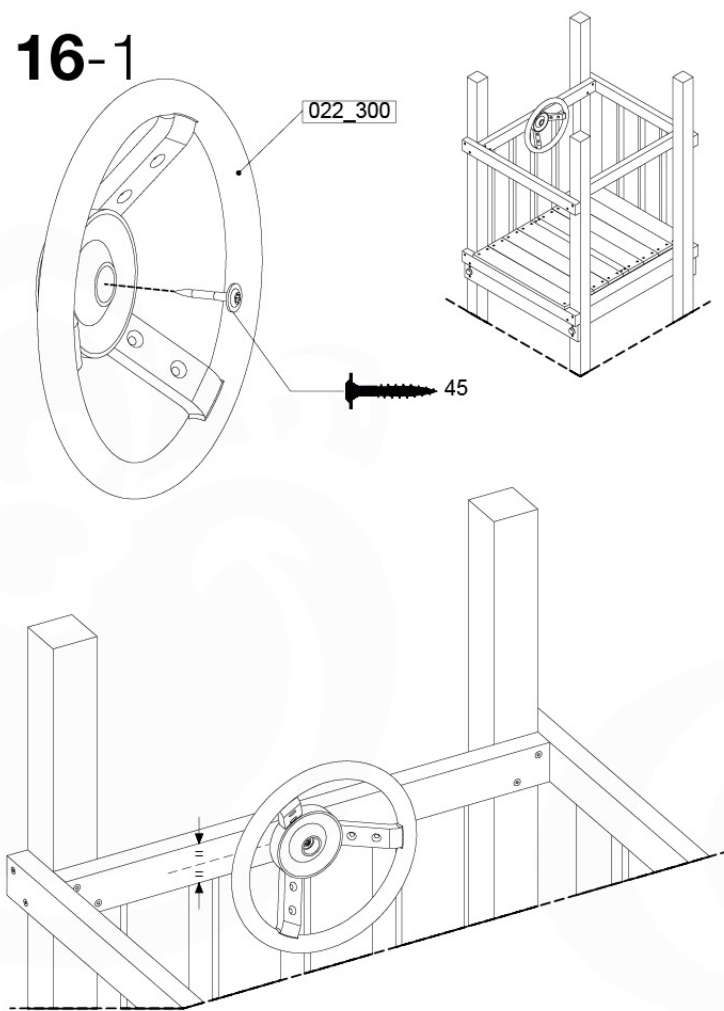

16-1

16-2

Accessory set - P03 - 29-9-2021 - v4

16-3

16-4

Accessory set - P04 - 29-9-2021 - v4