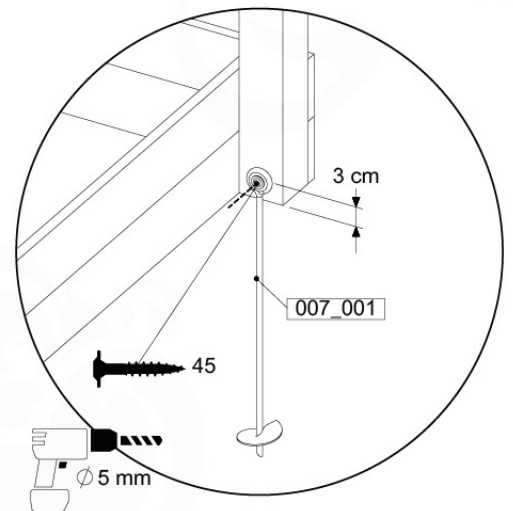

15 Ground Anchors

GA05

Parts:
Hardware Package Tower →

Ground Anchors 120 - P02 - 27-11-2020 - v1

15-1