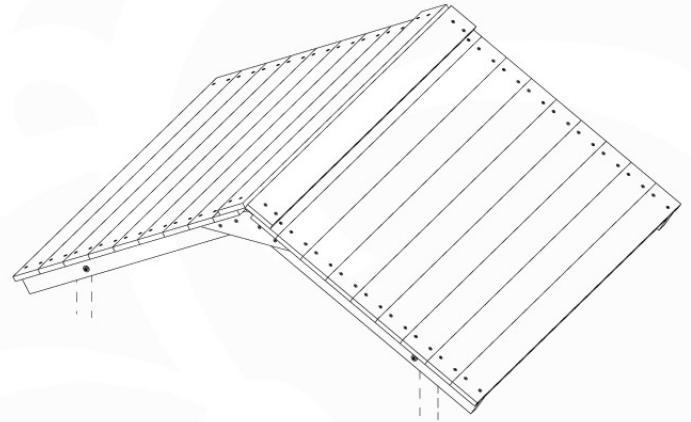

Balustrade 120 - P03 T - 8-10-2021 - v1.1

09-1

Balustrade 120 - P06 T - 8-10-2021 - v1.1

10 Roof Casa

RF09

	PartNo	PartName	QTY.
Hardware Pack	001_417	Stealth Screw 8x80	4
	002_220	Gap Point Screw T25 - 5x45	96
	002_223	Gap Point Screw T25 - 5x80	8
Timber	C84	Beam 840 mm	4
	D127	Board 1270 mm	19-23