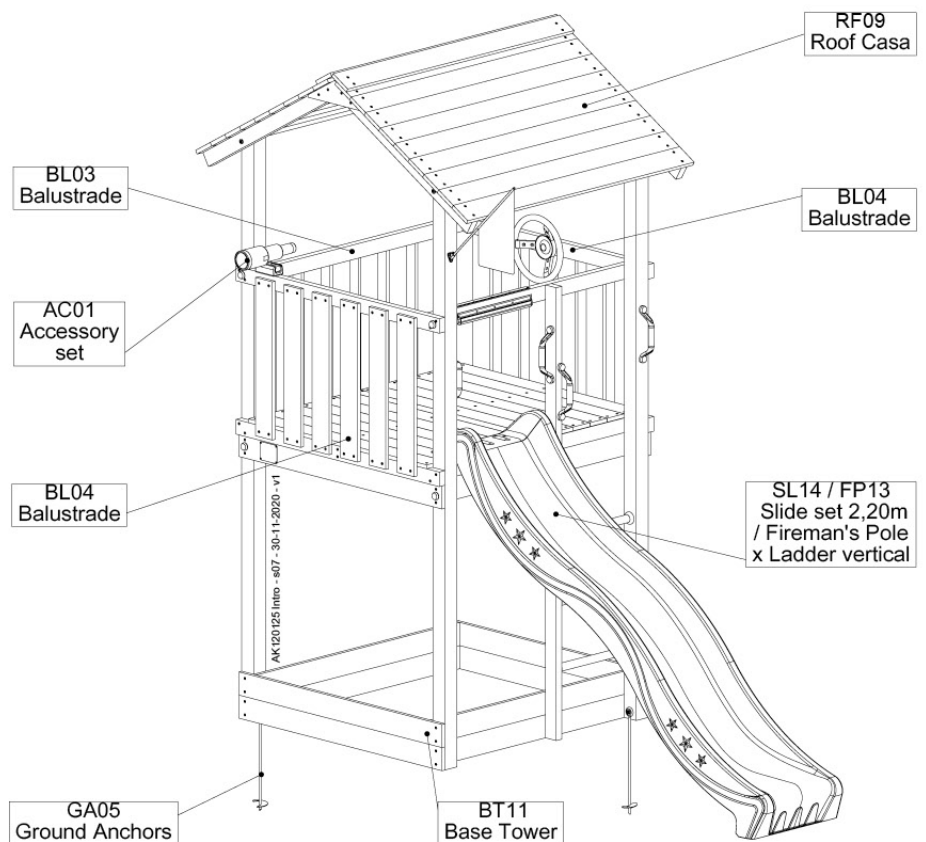

Part 2

Assembly

Instructions

Jungle Casa 2.1

801_129

Jungle Gym

BACKYARD PLAYGROUNDS

since 1988