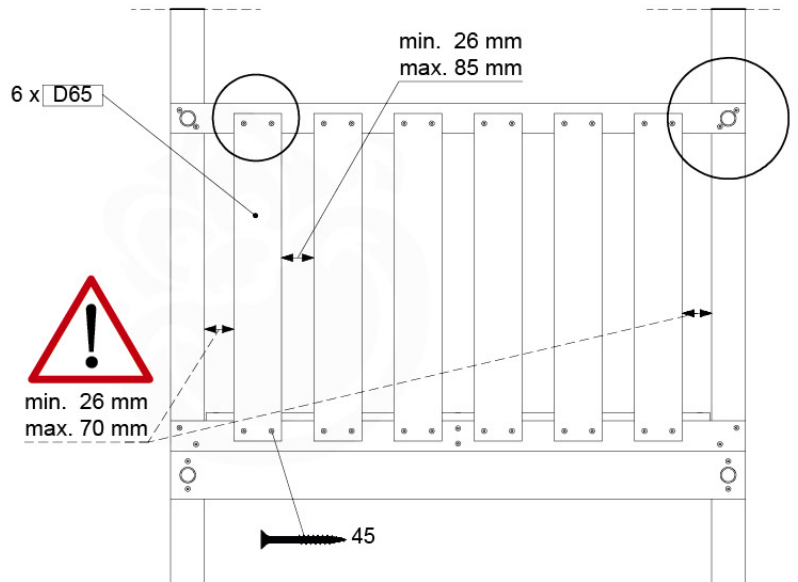

09 Balustrade (2x)

BL04

	PartNo	PartName	QTY.
Hardware Pack	002_220	Gap Point Screw T25 - 5x45	24
	002_223	Gap Point Screw T25 - 5x80	4
Timber	C114	Beam 1140 mm	1
	D65	Board 650 mm	6

Balustrade 120 - P03 T - 8-10-2021 - v1.1

09-1

Balustrade 120 - P06 T - 8-10-2021 - v1.1