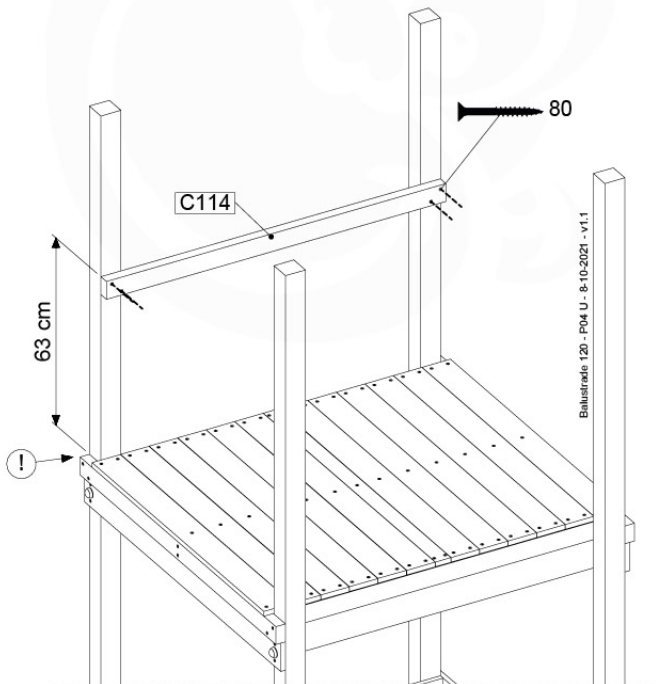

06 Playground Foundation

FD05

06-1

Foundation Plan - P07 - 2/11-2020 - v8

07 Base Tower

BT11

	PartNo	PartName	QTY.
Hardware pack	001_406	Stealth Screw 8x45	6
	001_417	Stealth Screw 8x80	4
	002_220	Gap Point Screw T25 - 5x45	118
	002_223	Gap Point Screw T25 - 5x80	20
	022_31x	bpc-base version 3	8
	022_84x	bpc cover	8
Other	007_001	Ground-anchor	2
Timber	A240	Post 70x70 L2400	4
	C114	Beam 1140 mm	5
	D100	Board 1000 mm	14
	D114	Board 1140 mm	12

Base Tower NL - P08 - BT11 - 15-10-2021 - v2.1

07-1

07-2

07-3

07-4

08 Balustrade (1x)

BL03

	PartNo	PartName	QTY.
Hardware Pack	002_220	Gap Point Screw T25 - 5x45	24
	002_223	Gap Point Screw T25 - 5x80	4
Timber	C114	Beam 1140 mm	1
	D65	Board 650 mm	6

Balustrade 120 - P04 U - 8-10-2021 - v1.1

08-1

09 Balustrade (2x)

BL04

	PartNo	PartName	QTY.
Hardware Pack	002_220	Gap Point Screw T25 - 5x45	24
	002_223	Gap Point Screw T25 - 5x80	4
Timber	C114	Beam 1140 mm	1
	D65	Board 650 mm	6