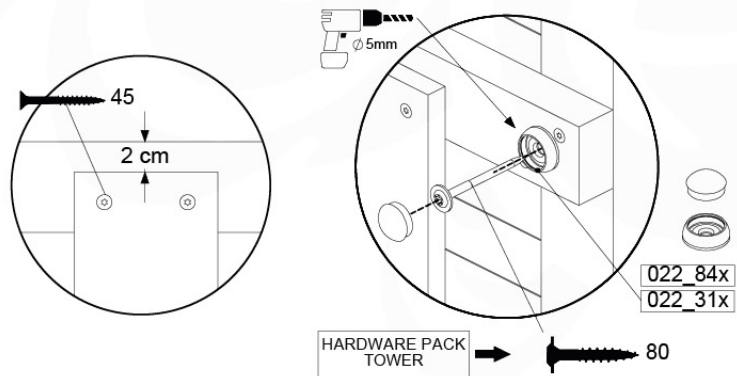

09-1

Balustrade 120 - P06 T - 8-10-2021 - v1.1