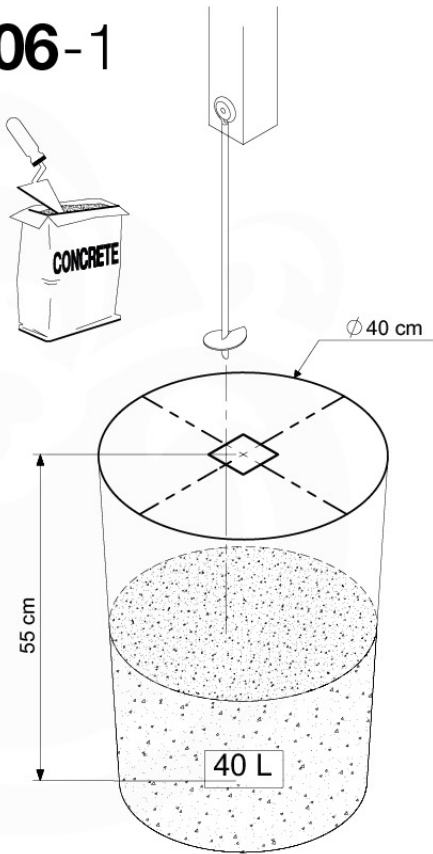

03 Timber

601_129 Jungle Casa 2.1

	L	
A240	239cm - 240cm	4 x
-	-	-
C186 C114 C84	185cm - 186cm 113cm - 114cm 83cm - 84cm	1 x 9 x 4 x
D127 D114 D100 D65	126cm - 127cm 113cm - 114cm 99cm - 100cm 64cm - 65cm	19 - 23 x 12 x 11 - 14 x 18 x

06 Playground Foundation

FD05

06-1

Foundation Plan - P07 - 2/11-2020 - v8

07 Base Tower

BT11

	PartNo	PartName	QTY.
Hardware pack	001_406	Stealth Screw 8x45	6
	001_417	Stealth Screw 8x80	4
	002_220	Gap Point Screw T25 - 5x45	118
	002_223	Gap Point Screw T25 - 5x80	20
	022_31x	bpc-base version 3	8
	022_84x	bpc cover	8
Other	007_001	Ground-anchor	2
Timber	A240	Post 70x70 L2400	4
	C114	Beam 1140 mm	5
	D100	Board 1000 mm	14
	D114	Board 1140 mm	12