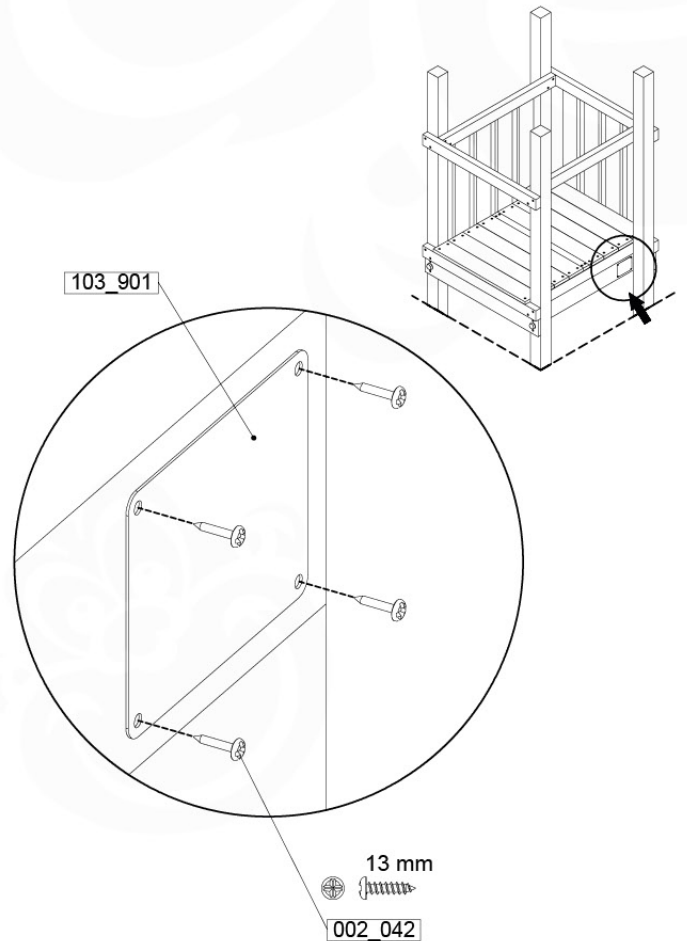

16 Accessories

AC01

(194_119)

	PartNo	PartName	QTY.
Hardware Pack	001_406	Stealth Screw 8x45	1
	002_041	Dome head screw 4.5 x 20 mm	3
	002_042	Dome head screw 3.5 x 13mm	4
	002_219	Gap Point Screw T25 - 5x30	2
Other	022_300	Steering Wheel	1
	022_800	Rail P/T 105	1
	022_910	Sandpad	1
	103_901	Logo ID Plate	1
	104_107	Tool Set Climbing Units	1
	120_024	Tower Flag	1
	122_302	Telescope	1

Accessory set - P02 - 29-9-2021 - v1

16-1

16-2

Accessory set - P03 - 29-9-2021 - v4

16-3

16-4

Accessory set - P04 - 29-9-2021 - v4

16-5