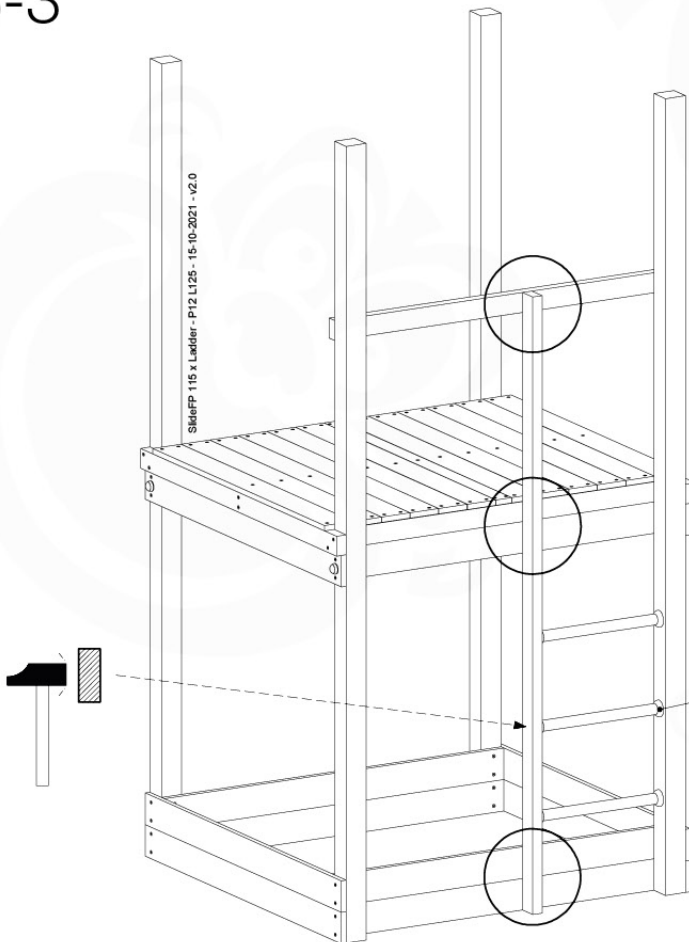

SlideFP 115 x Ladder - P30 FPL125 - 15-10-2021 - v2.0

13-1

SlideFP 115 x Ladder - P06 125 - 15-10-2021 - v2.0

13-2

13-3

3 x
022_835

13-4

14 Swing Frame / Climb Frame

15 Ground Anchors

GA05

Parts:
Hardware Package Tower →

Ground Anchors 120 - P02 - 27-11-2020 - v1

15-1

15-2

40 L / 80 kg

24h