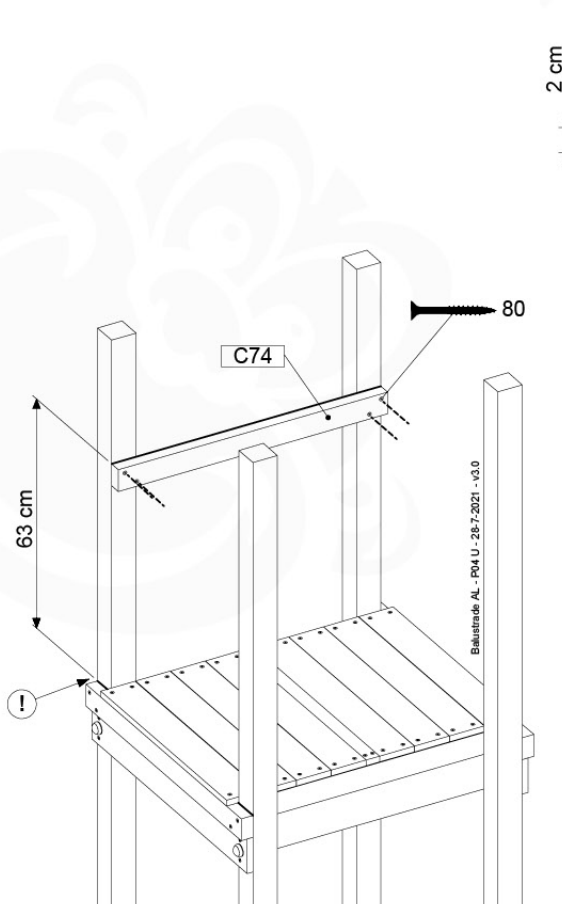

08 Balustrade

BL01

(194_101)

	PartNo	PartName	QTY.
Hardware Pack 100_601	002_220	Gap Point Screw T25 - 5x45	16
	002_223	Gap Point Screw T25 - 5x80	4
Wood	C74	Beam 740 mm	1
	D65	Board 650 mm	4

Balustrade AL - P02 U - 28.7.2021 - v3.0

08-1

min. 27mm
max. 65mm