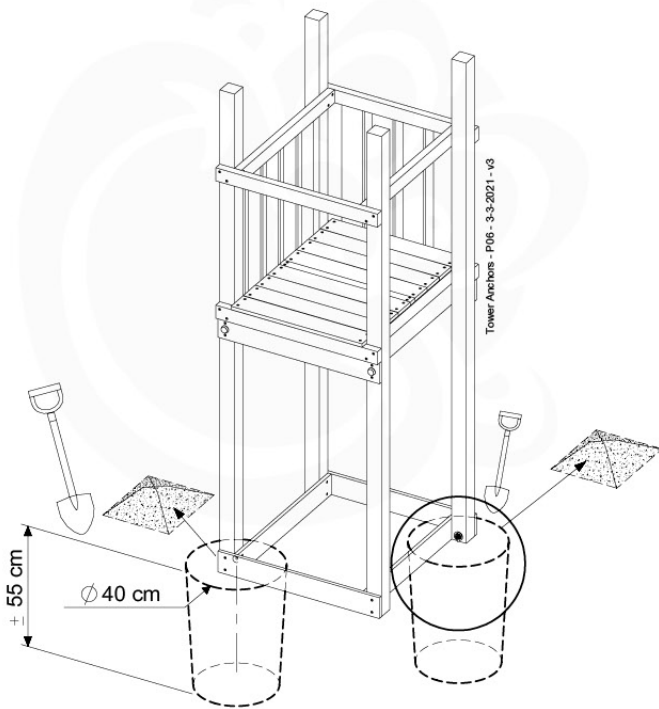

13 Ground Anchors

GA01

Parts:

Assembly Package Tower
194_100

Tower Anchors - P02 - 3-3-2021 - v3

13-1