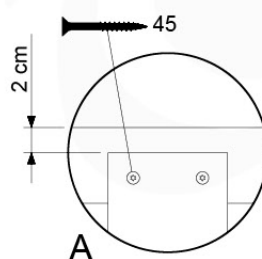

08 Balustrade

BL01

(194_101)

	PartNo	PartName	QTY.
Hardware Pack 100_601	002_220	Gap Point Screw T25 - 5x45	16
	002_223	Gap Point Screw T25 - 5x80	4
Wood	C74	Beam 740 mm	1
	D65	Board 650 mm	4

Balustrade AL - P02 U - 28.7.2021 - v3.0

08-1

min. 27mm
max. 65mm