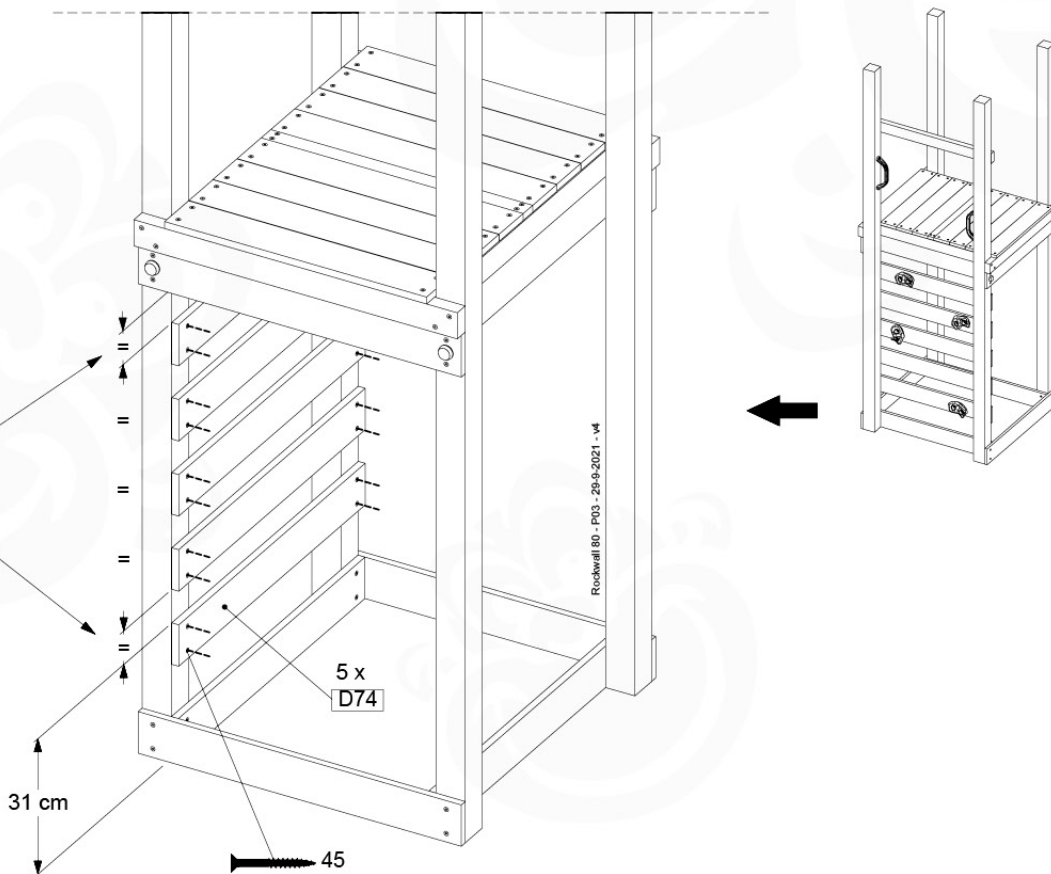

10-1

min. 2,6 cm
max. 8,8 cm