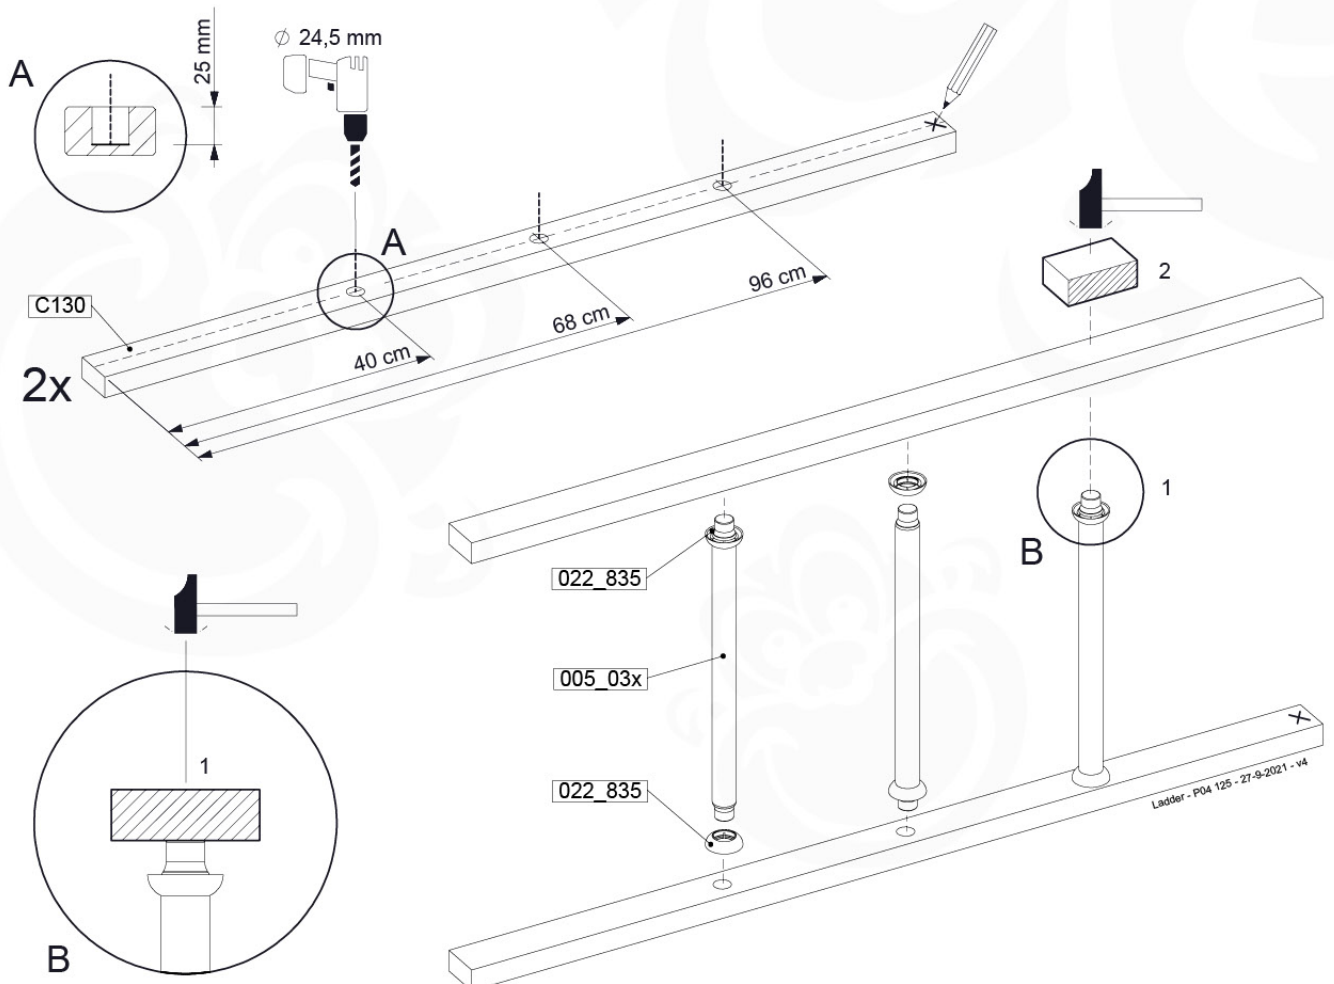

09-1

Ladder - P04 125 - 27-9-2021 - v4