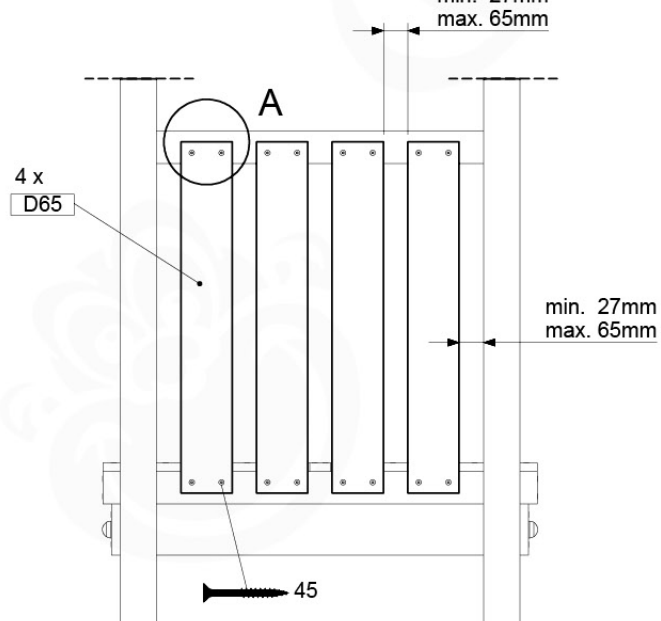

min. 27mm
max. 65mm