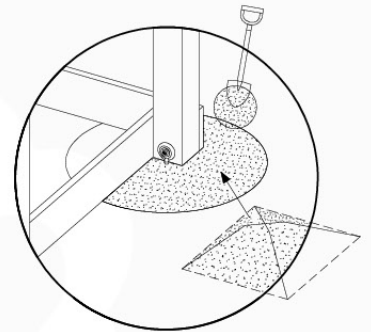

# 13-2

40 L / 80 kg

Tower Anchors - PIB - 3-3-2021 - v3

24h ↓