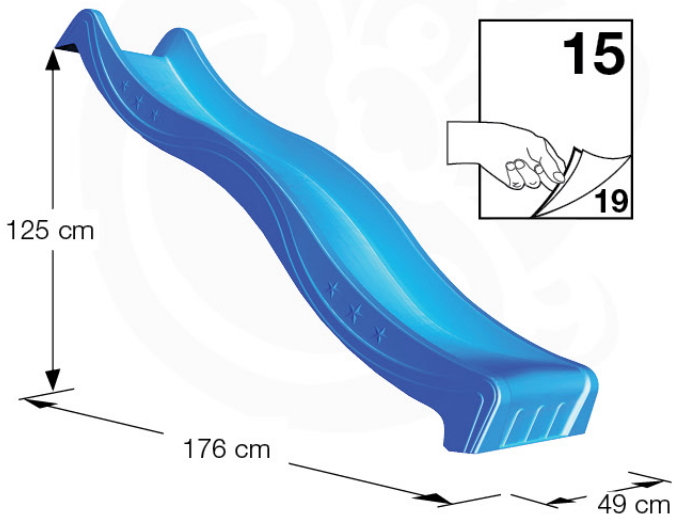

14 Add-on

Wavy Star Slide XL

- 324_100 Yellow
- 324_200 Blue
- 324_300 Green
- 324_400 Red
- 324_500 Fuchsia
- 324_600 Dark Green