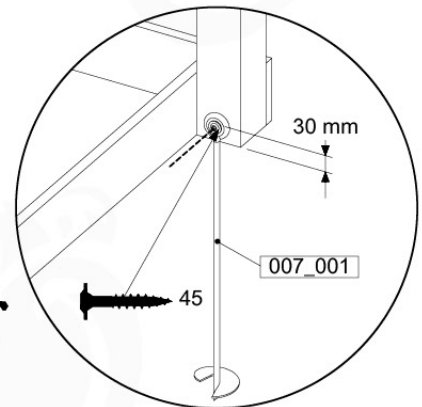

13 Ground Anchors

GA01

Parts:

Assembly Package Tower
194_100

Tower Anchors - P02 - 3-3-2021 - v3

13-1