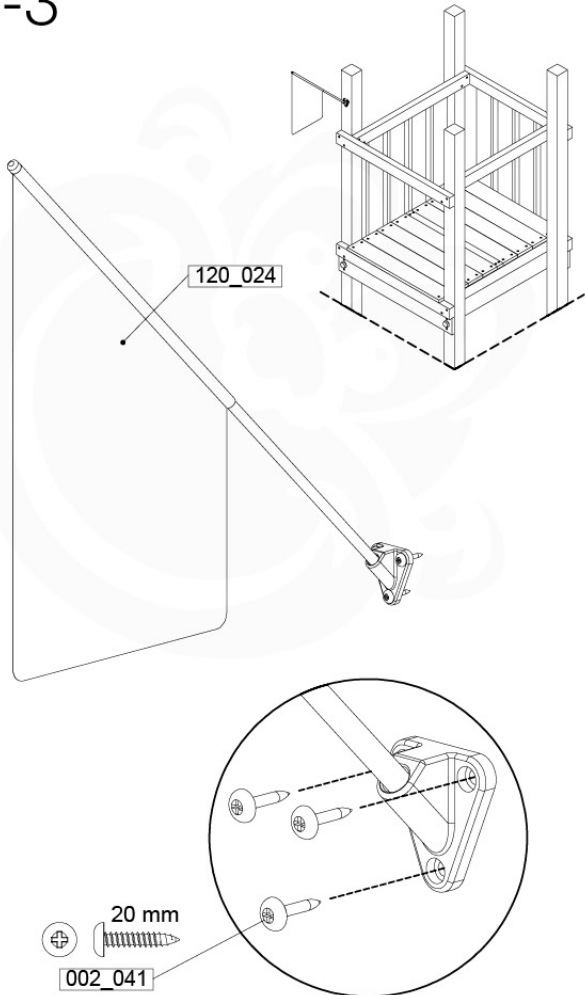

17-1

17-2

Accessory set - P03 - 29-9-2021 - v4

17-3

17-4

Accessory set - P04 - 29-9-2021 - v4