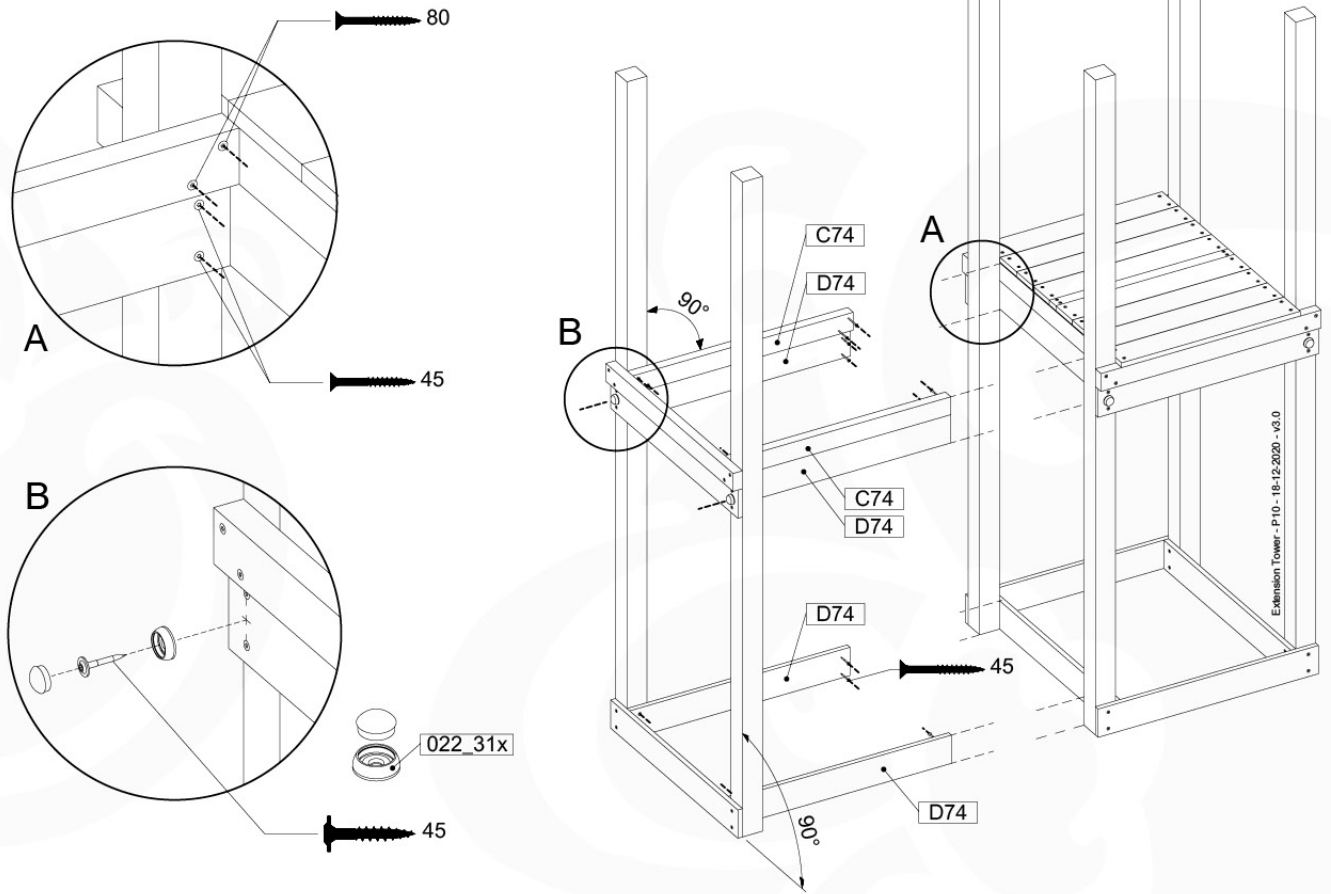

Base Tower - P04 - BT03 - 18-12-2020 - v3.0

07-1

07-2

07-3

08 Extension Tower

ET01

(194_100)

	PartNo	PartName	QTY.
Hardware Pack 100_600	001_406	Stealth Screw 8x45	4
	002_220	Gap Point Screw T25 - 5x45	60
	002_223	Gap Point Screw T25 - 5x80	12
Other	007_001	Ground-anchor	2
Hardware Pack 100_600	022_31x	bpc-base version 3	2
	022_84x	bpc cover	2
Wood	A200	Post 70x70 L2000	2
	C74	Beam 740 mm	3
	D60	Board 600 mm	9
	D74	Board 740 mm	6

Extension Tower - P02 - ET01 - 18-12-2020 - v3.0

www.junglegym.com

08-1

08-2

08-3

09 Balustrade

BL01 - 1x

(194_101)

	PartNo	PartName	QTY.
Hardware Pack 100_601	002_220	Gap Point Screw T25 - 5x45	16
	002_223	Gap Point Screw T25 - 5x80	4
Wood	C74	Beam 740 mm	1
	D65	Board 650 mm	4

Balustrade AL - P02 U - 28.7.2021 - v3.0