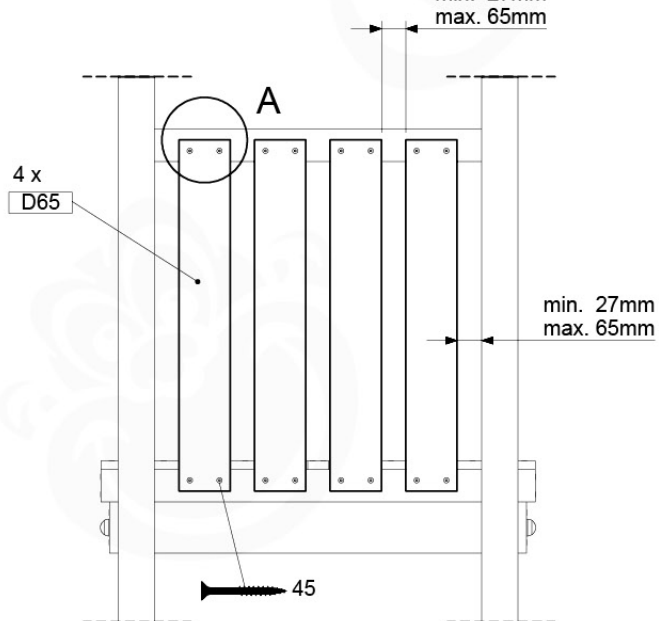

Base Tower - P04 - BT03 - 18-12-2020 - v3.0

07-1

07-2

07-3

08 Extension Tower

ET01

(194_100)

	PartNo	PartName	QTY.
Hardware Pack 100_600	001_406	Stealth Screw 8x45	4
	002_220	Gap Point Screw T25 - 5x45	60
	002_223	Gap Point Screw T25 - 5x80	12
Other	007_001	Ground-anchor	2
Hardware Pack 100_600	022_31x	bpc-base version 3	2
	022_84x	bpc cover	2
Wood	A200	Post 70x70 L2000	2
	C74	Beam 740 mm	3
	D60	Board 600 mm	9
	D74	Board 740 mm	6

	PartNo	PartName	QTY.
Hardware Pack 100_601	002_220	Gap Point Screw T25 - 5x45	16
	002_223	Gap Point Screw T25 - 5x80	4
Wood	C74	Beam 740 mm	1
	D65	Board 650 mm	4

Balustrade AL - P02 U - 28.7.2021 - v3.0

09-1

min. 27mm
max. 65mm

10 Balustrade

BL02 - 2x

(194_101)

	PartNo	PartName	QTY.
Hardware Pack 100_601	002_220	Gap Point Screw T25 - 5x45	16
	002_223	Gap Point Screw T25 - 5x80	4
Wood	C74	Beam 740 mm	1
	D65	Board 650 mm	4