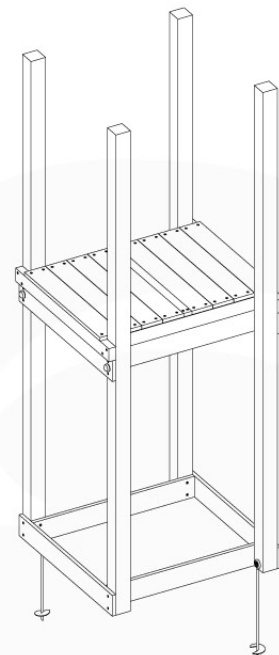

06 Playground Foundation

FD02

06-1

Foundation Plan - P03 - 2/11-2020 - v8

1st Foundation Plan v8

07 Base Tower

BT03

(194_100)

	PartNo	PartName	QTY.
Hardware Pack 100_600	001_406	Stealth Screw 8x45	6
	002_220	Gap Point Screw T25 - 5x45	72
	002_223	Gap Point Screw T25 - 5x80	16
Other	007_001	Ground-anchor	2
Hardware Pack 100_600	022_31x	bpc-base version 3	4
	022_84x	bpc cover	4
Wood	A220	Post 70x70 L2200	4
	C74	Beam 740 mm	4
	D60	Board 600 mm	10
	D74	Board 740 mm	8

Base Tower - P04 - BT03 - 18-12-2020 - v3.0

07-1

07-2

07-3

08 Extension Tower

ET01

(194_100)

	PartNo	PartName	QTY.
Hardware Pack 100_600	001_406	Stealth Screw 8x45	4
	002_220	Gap Point Screw T25 - 5x45	60
	002_223	Gap Point Screw T25 - 5x80	12
Other	007_001	Ground-anchor	2
Hardware Pack 100_600	022_31x	bpc-base version 3	2
	022_84x	bpc cover	2
Wood	A200	Post 70x70 L2000	2
	C74	Beam 740 mm	3
	D60	Board 600 mm	9
	D74	Board 740 mm	6