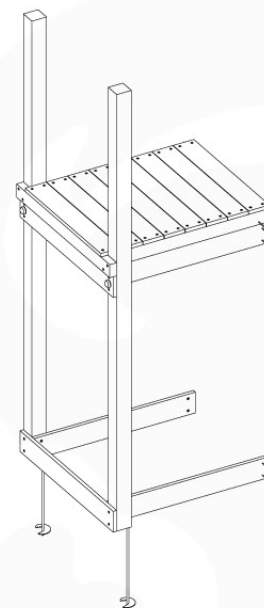

	PartNo	PartName	QTY.
Hardware Pack 100_600	001_406	Stealth Screw 8x45	6
	002_220	Gap Point Screw T25 - 5x45	72
	002_223	Gap Point Screw T25 - 5x80	16
Other	007_001	Ground-anchor	2
Hardware Pack 100_600	022_31x	bpc-base version 3	4
	022_84x	bpc cover	4
Wood	A220	Post 70x70 L2200	4
	C74	Beam 740 mm	4
	D60	Board 600 mm	10
	D74	Board 740 mm	8

Base Tower - P04 - BT03 - 18-12-2020 - v3.0

07-1

07-2

07-3

08 Extension Tower

ET01

(194_100)

	PartNo	PartName	QTY.
Hardware Pack 100_600	001_406	Stealth Screw 8x45	4
	002_220	Gap Point Screw T25 - 5x45	60
	002_223	Gap Point Screw T25 - 5x80	12
Other	007_001	Ground-anchor	2
Hardware Pack 100_600	022_31x	bpc-base version 3	2
	022_84x	bpc cover	2
Wood	A200	Post 70x70 L2000	2
	C74	Beam 740 mm	3
	D60	Board 600 mm	9
	D74	Board 740 mm	6

Extension Tower - P02 - ET01 - 18-12-2020 - v3.0

www.junglegym.com

08-1

08-2

08-3

09 Balustrade

BL01 - 1x

(194_101)

	PartNo	PartName	QTY.
Hardware Pack 100_601	002_220	Gap Point Screw T25 - 5x45	16
	002_223	Gap Point Screw T25 - 5x80	4
Wood	C74	Beam 740 mm	1
	D65	Board 650 mm	4

Balustrade AL - P02 U - 28.7.2021 - v3.0