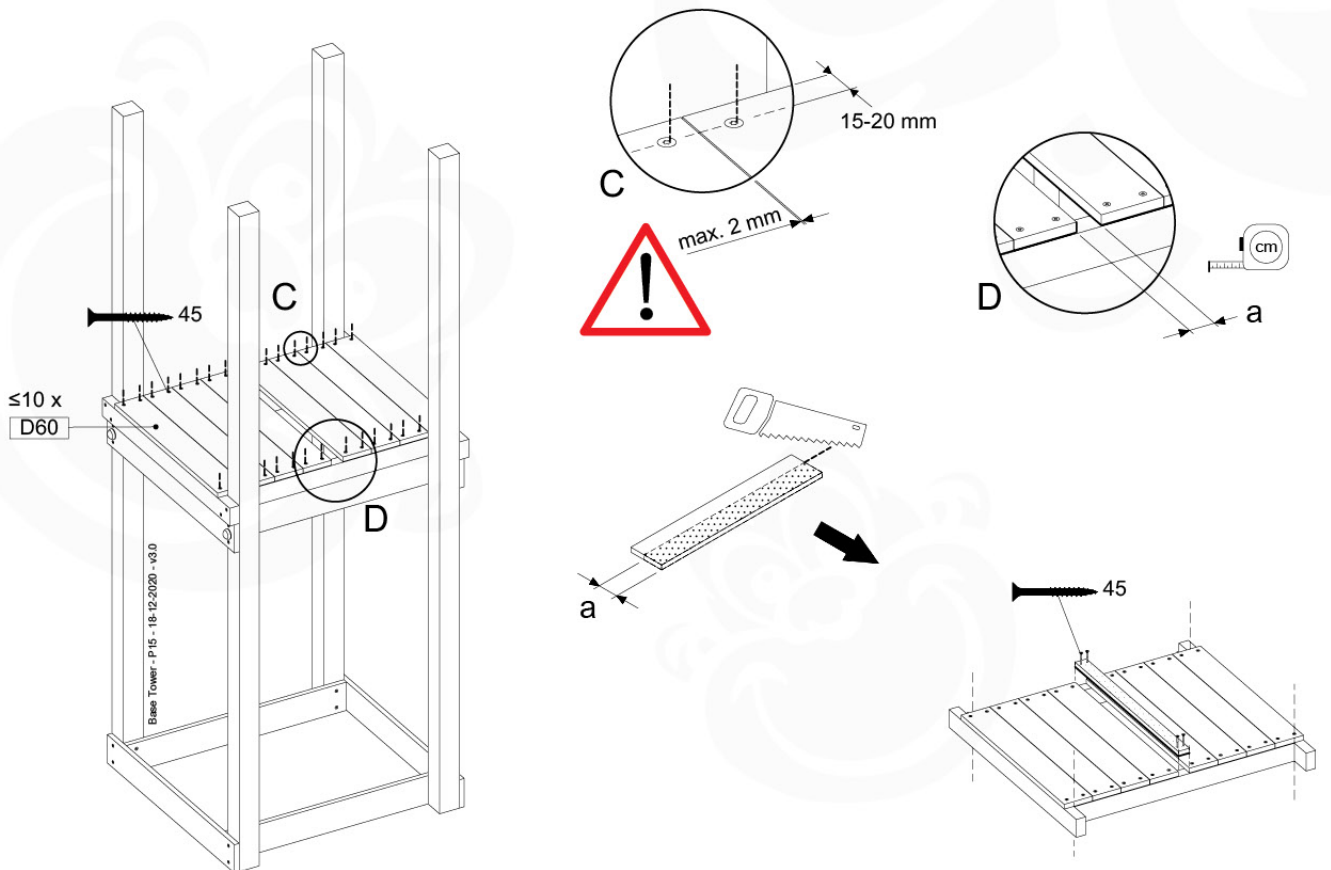

Base Tower - P04 - BT03 - 18-12-2020 - v3.0

07-1

07-2

07-3

08 Extension Tower

ET01

(194_100)

	PartNo	PartName	QTY.
Hardware Pack 100_600	001_406	Stealth Screw 8x45	4
	002_220	Gap Point Screw T25 - 5x45	60
	002_223	Gap Point Screw T25 - 5x80	12
Other	007_001	Ground-anchor	2
Hardware Pack 100_600	022_31x	bpc-base version 3	2
	022_84x	bpc cover	2
Wood	A200	Post 70x70 L2000	2
	C74	Beam 740 mm	3
	D60	Board 600 mm	9
	D74	Board 740 mm	6