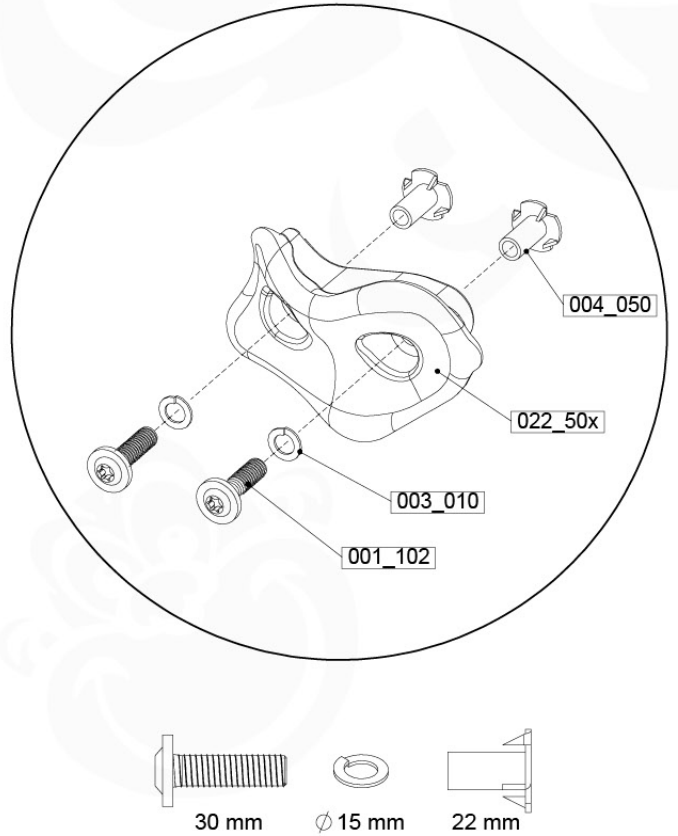

Balustrade AL - P03 T - 28-7-2021 - v3.0

10-1

11 Rockwall

RW01

(194_105)

	PartNo	PartName	QTY.
Hardware pack 100_604	001_102	Washer Head Screw T40 M8x30	8
	002_220	Gap Point Screw T25 - 5x45	24
	002_223	Gap Point Screw T25 - 5x80	4
	003_010	M8 spring lock washer	8
	004_050	M8 22mm Drive in Nut	8
Other	022_50x	Climbing Rock	4
	120_102	Handgrip set (2x Complete)	1
Timber	C74	Beam 740 mm	1
	D74	Board 740 mm	5

Rockwall 80 - P02 - 29-9-2021 - v4

11-1

min. 2,6 cm
max. 8,8 cm

11-2

11-3

12 2-Step Ladder

LA06

(194_102)

	PartNo	PartName	QTY.
Hardware Pack 100_602	001_406	Stealth Screw 8x45	8
	002_220	Gap Point Screw T25 - 5x45	4
	002_223	Gap Point Screw T25 - 5x80	5
Other	022_53x	Ladder/ Rope Rung 30cm	4
	022_84x	bpc cover	8
	120_102	Handgrip set (2x Complete)	1
Timber	A123	Post 70x70 L1230	1
	C74	Beam 740 mm	1