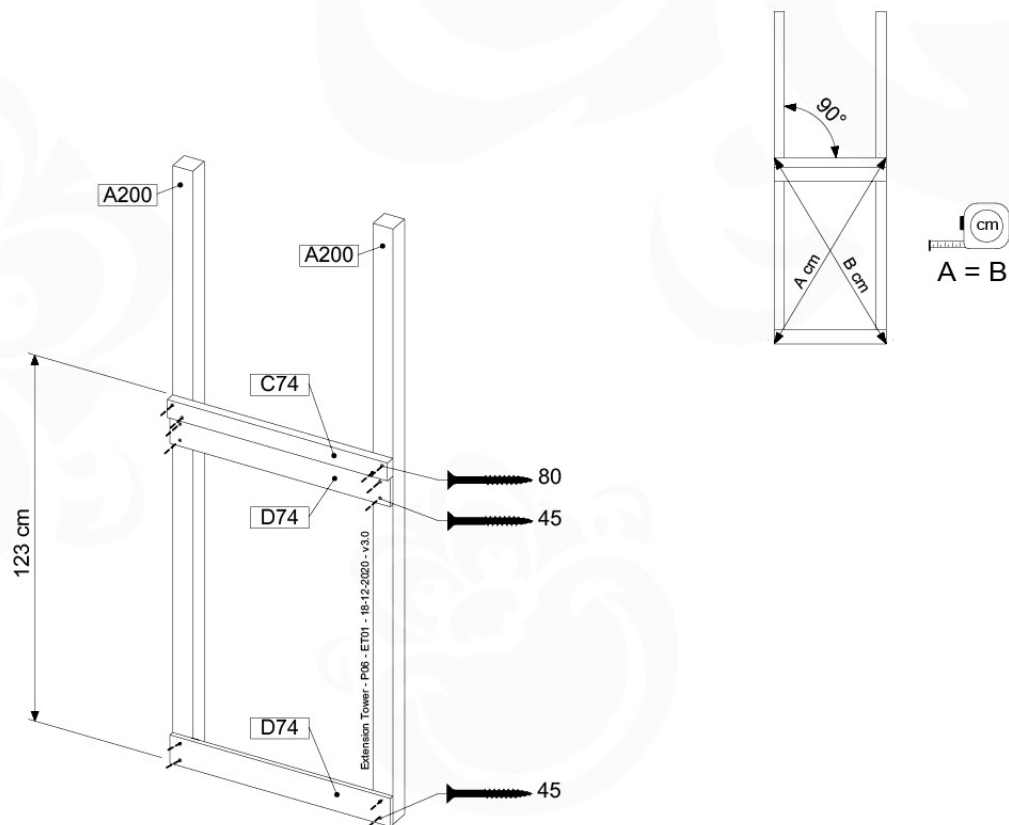

Base Tower - P04 - BT03 - 18-12-2020 - v3.0

07-1

07-2

07-3

08 Extension Tower

ET01

(194_100)

	PartNo	PartName	QTY.
Hardware Pack 100_600	001_406	Stealth Screw 8x45	4
	002_220	Gap Point Screw T25 - 5x45	60
	002_223	Gap Point Screw T25 - 5x80	12
Other	007_001	Ground-anchor	2
Hardware Pack 100_600	022_31x	bpc-base version 3	2
	022_84x	bpc cover	2
Wood	A200	Post 70x70 L2000	2
	C74	Beam 740 mm	3
	D60	Board 600 mm	9
	D74	Board 740 mm	6

Extension Tower - P02 - ET01 - 18-12-2020 - v3.0

www.junglegym.com

08-1

08-2

08-3

09 Balustrade

BL01 - 1x

(194_101)