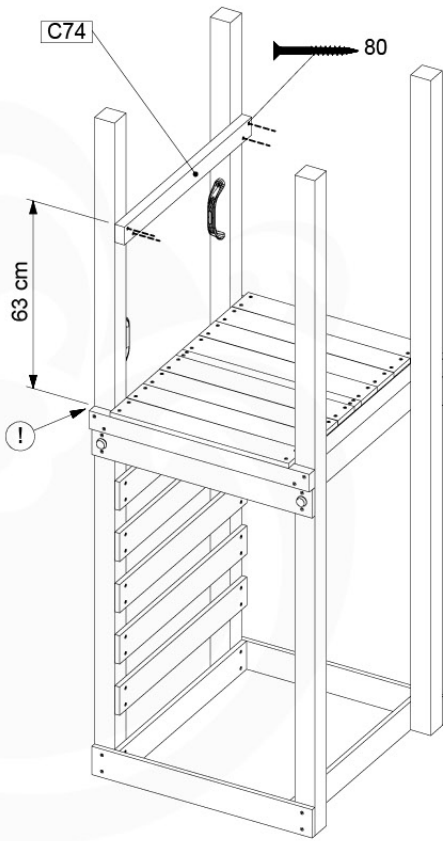

Balustrade AL - P03 T - 28-7-2021 - v3.0

10-1

11 Rockwall

RW01

(194_105)

	PartNo	PartName	QTY.
Hardware pack 100_604	001_102	Washer Head Screw T40 M8x30	8
	002_220	Gap Point Screw T25 - 5x45	24
	002_223	Gap Point Screw T25 - 5x80	4
	003_010	M8 spring lock washer	8
	004_050	M8 22mm Drive in Nut	8
Other	022_50x	Climbing Rock	4
	120_102	Handgrip set (2x Complete)	1
Timber	C74	Beam 740 mm	1
	D74	Board 740 mm	5

Rockwall 80 - P02 - 29-9-2021 - v4

11-1

min. 2,6 cm
max. 8,8 cm

11-2

11-3

12 2-Step Ladder

LA06

(194_102)

	PartNo	PartName	QTY.
Hardware Pack 100_602	001_406	Stealth Screw 8x45	8
	002_220	Gap Point Screw T25 - 5x45	4
	002_223	Gap Point Screw T25 - 5x80	5
Other	022_53x	Ladder/ Rope Rung 30cm	4
	022_84x	bpc cover	8
	120_102	Handgrip set (2x Complete)	1
Timber	A123	Post 70x70 L1230	1
	C74	Beam 740 mm	1