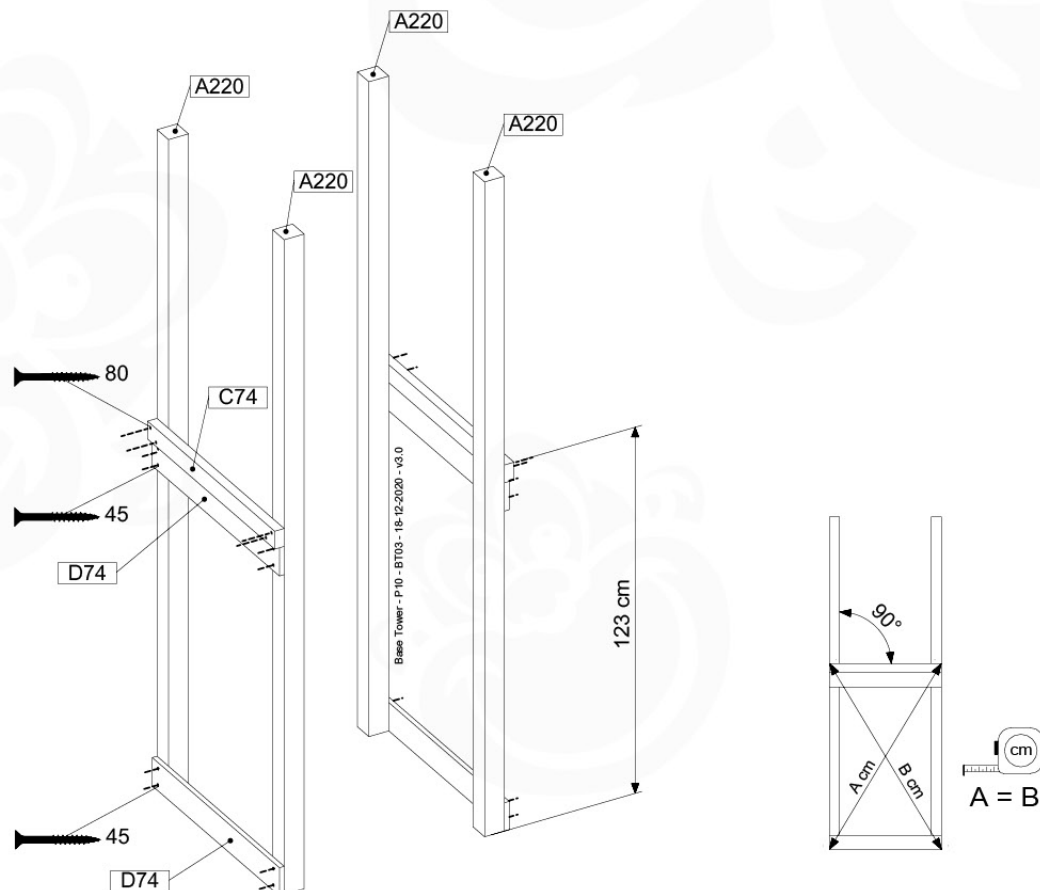

06 Playground Foundation

FD02

06-1

Foundation Plan - P03 - 2/11-2020 - v8

1st Foundation Plan v8

07 Base Tower

BT03

(194_100)

	PartNo	PartName	QTY.
Hardware Pack 100_600	001_406	Stealth Screw 8x45	6
	002_220	Gap Point Screw T25 - 5x45	72
	002_223	Gap Point Screw T25 - 5x80	16
Other	007_001	Ground-anchor	2
Hardware Pack 100_600	022_31x	bpc-base version 3	4
	022_84x	bpc cover	4
Wood	A220	Post 70x70 L2200	4
	C74	Beam 740 mm	4
	D60	Board 600 mm	10
	D74	Board 740 mm	8

Base Tower - P04 - BT03 - 18-12-2020 - v3.0

07-1

07-2

07-3

08 Extension Tower

ET01

(194_100)

	PartNo	PartName	QTY.
Hardware Pack 100_600	001_406	Stealth Screw 8x45	4
	002_220	Gap Point Screw T25 - 5x45	60
	002_223	Gap Point Screw T25 - 5x80	12
Other	007_001	Ground-anchor	2
Hardware Pack 100_600	022_31x	bpc-base version 3	2
	022_84x	bpc cover	2
Wood	A200	Post 70x70 L2000	2
	C74	Beam 740 mm	3
	D60	Board 600 mm	9
	D74	Board 740 mm	6