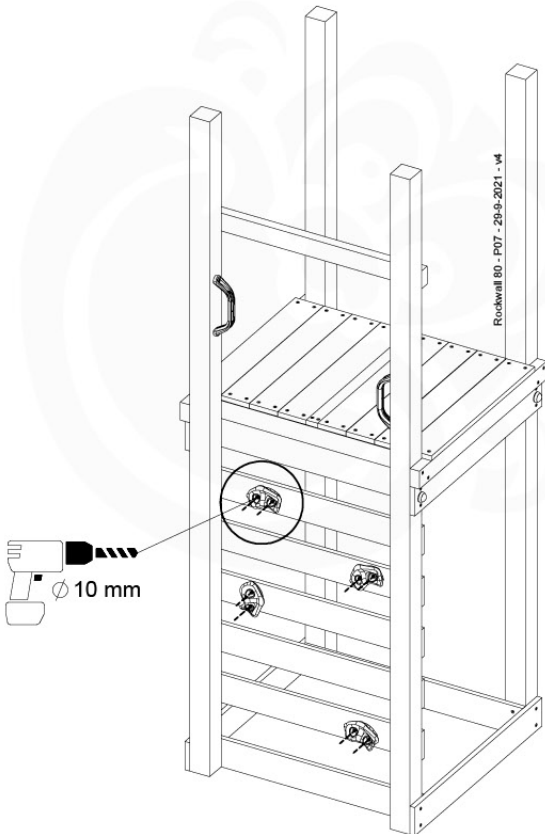

Rockwall 80 - P02 - 29-9-2021 - v4

11-1

min. 2,6 cm
max. 8,8 cm

11-2

11-3

12 2-Step Ladder

LA06

(194_102)

	PartNo	PartName	QTY.
Hardware Pack 100_602	001_406	Stealth Screw 8x45	8
	002_220	Gap Point Screw T25 - 5x45	4
	002_223	Gap Point Screw T25 - 5x80	5
Other	022_53x	Ladder/ Rope Rung 30cm	4
	022_84x	bpc cover	8
	120_102	Handgrip set (2x Complete)	1
Timber	A123	Post 70x70 L1230	1
	C74	Beam 740 mm	1