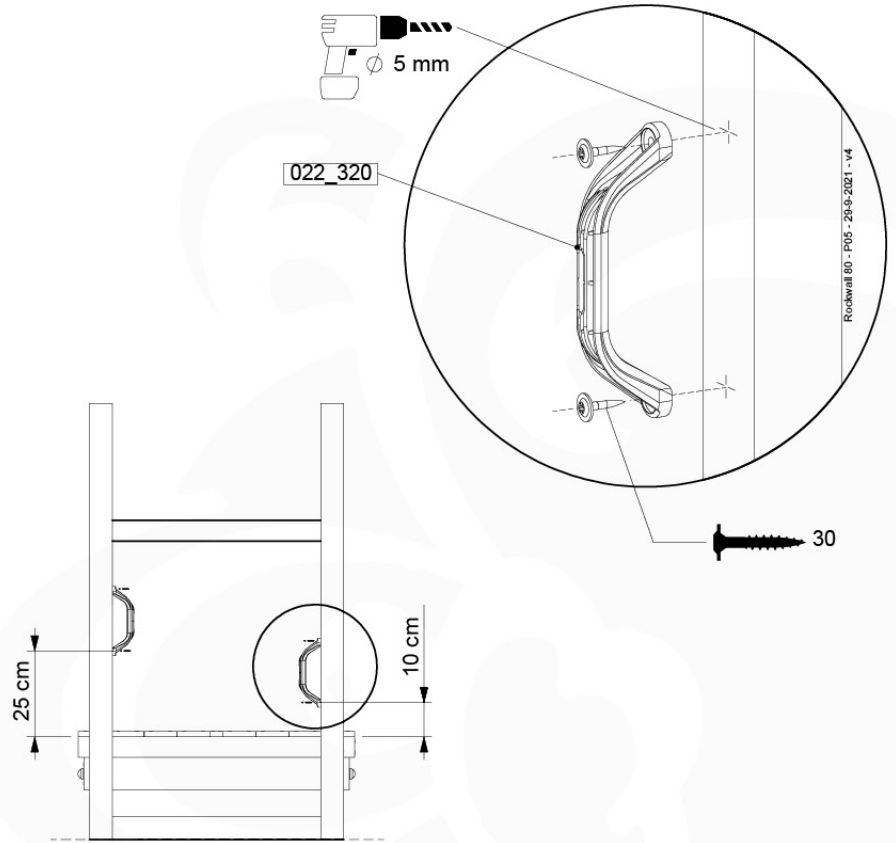

Balustrade AL - P03 T - 28-7-2021 - v3.0

10-1

11 Rockwall

RW01

(194_105)

	PartNo	PartName	QTY.
Hardware pack 100_604	001_102	Washer Head Screw T40 M8x30	8
	002_220	Gap Point Screw T25 - 5x45	24
	002_223	Gap Point Screw T25 - 5x80	4
	003_010	M8 spring lock washer	8
	004_050	M8 22mm Drive in Nut	8
Other	022_50x	Climbing Rock	4
	120_102	Handgrip set (2x Complete)	1
Timber	C74	Beam 740 mm	1
	D74	Board 740 mm	5

Rockwall 80 - P02 - 29-9-2021 - v4

11-1

min. 2,6 cm
max. 8,8 cm

11-2

11-3

12 2-Step Ladder

LA06

(194_102)

	PartNo	PartName	QTY.
Hardware Pack 100_602	001_406	Stealth Screw 8x45	8
	002_220	Gap Point Screw T25 - 5x45	4
	002_223	Gap Point Screw T25 - 5x80	5
Other	022_53x	Ladder/ Rope Rung 30cm	4
	022_84x	bpc cover	8
	120_102	Handgrip set (2x Complete)	1
Timber	A123	Post 70x70 L1230	1
	C74	Beam 740 mm	1