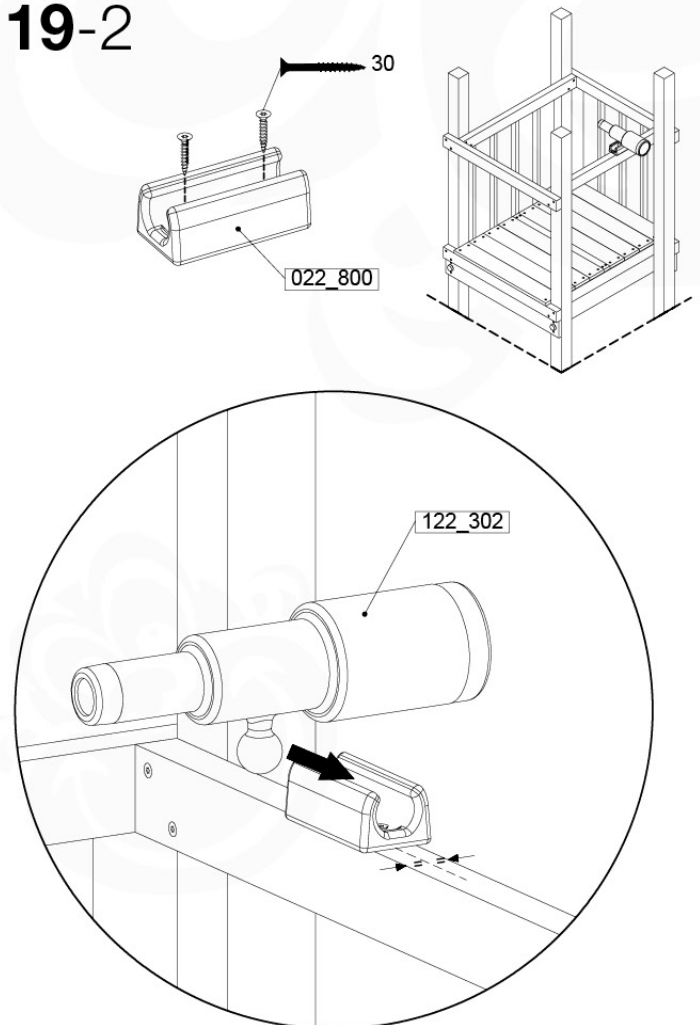

19-2

Accessory set - P03 - 28-9-2021 - 14