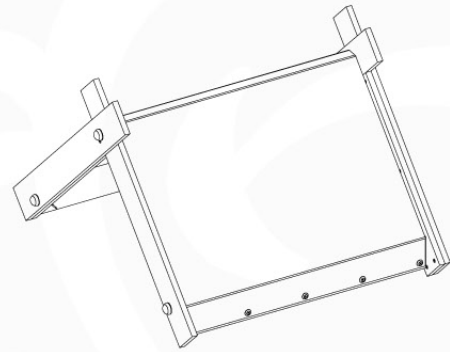

13 Roof Canvas Tipi

RF03

(194_108)

	PartNo	PartName	QTY.
Hardware Pack 100_606	001_417	Stealth Screw 8x80	6
	002_219	Gap Point Screw T25 - 5x30	12
	002_220	Gap Point Screw T25 - 5x45	8
	002_223	Gap Point Screw T25 - 5x80	2
	002_308	Gap Point Screw T25 - 5x20	10
	022_31x	bpc-base version 3	6
	022_84x	bpc cover	6
	023_031	Finishing Washer GPS 5.0	10
Other	123_220	Canvas sheet 735x1365mm (min. 735x1250)	1
Timber	C74	Beam 740 mm	1
	D56	Board L=(650 - board width) mm	2
	D74	Board 740 mm	6

Roof Canvas - P03 - 29-9-2021 - v4

Modular 4L Roof Canvas