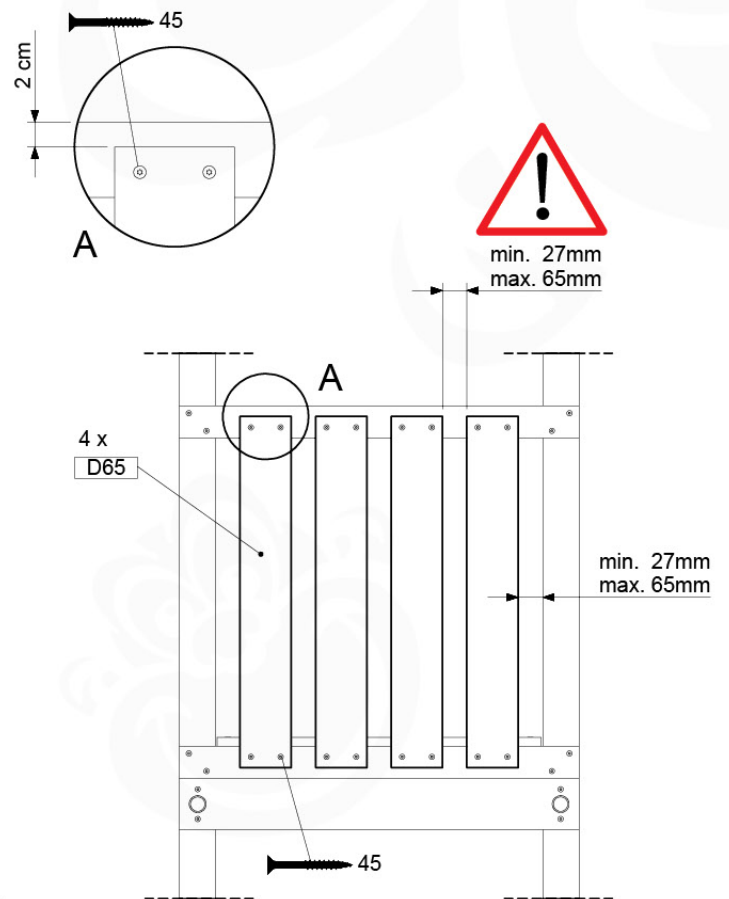

	PartNo	PartName	QTY.
Hardware Pack 100_601	002_220	Gap Point Screw T25 - 5x45	16
	002_223	Gap Point Screw T25 - 5x80	4
Wood	C74	Beam 740 mm	1
	D65	Board 650 mm	4

Balustrade AL - P02 U - 28.7.2021 - v3.0

09-1

min. 27mm
max. 65mm

10 Balustrade

BL02 - 2x

(194_101)

	PartNo	PartName	QTY.
Hardware Pack 100_601	002_220	Gap Point Screw T25 - 5x45	16
	002_223	Gap Point Screw T25 - 5x80	4
Wood	C74	Beam 740 mm	1
	D65	Board 650 mm	4

Balustrade AL - P03 T - 28-7-2021 - v3.0

10-1

11 Rockwall

RW01

(194_105)

	PartNo	PartName	QTY.
Hardware pack 100_604	001_102	Washer Head Screw T40 M8x30	8
	002_220	Gap Point Screw T25 - 5x45	24
	002_223	Gap Point Screw T25 - 5x80	4
	003_010	M8 spring lock washer	8
	004_050	M8 22mm Drive in Nut	8
Other	022_50x	Climbing Rock	4
	120_102	Handgrip set (2x Complete)	1
Timber	C74	Beam 740 mm	1
	D74	Board 740 mm	5