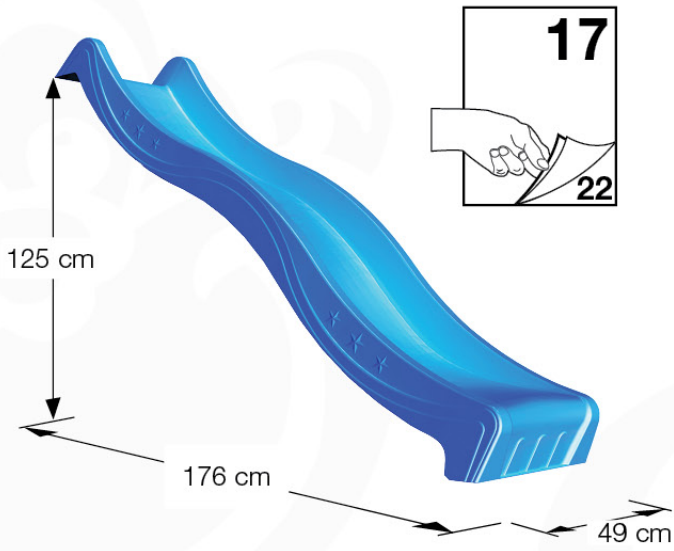

16 Add-on

Wavy Star Slide XL

- 324_100 Yellow
- 324_200 Blue
- 324_300 Green
- 324_400 Red
- 324_500 Fuchsia
- 324_600 Dark Green