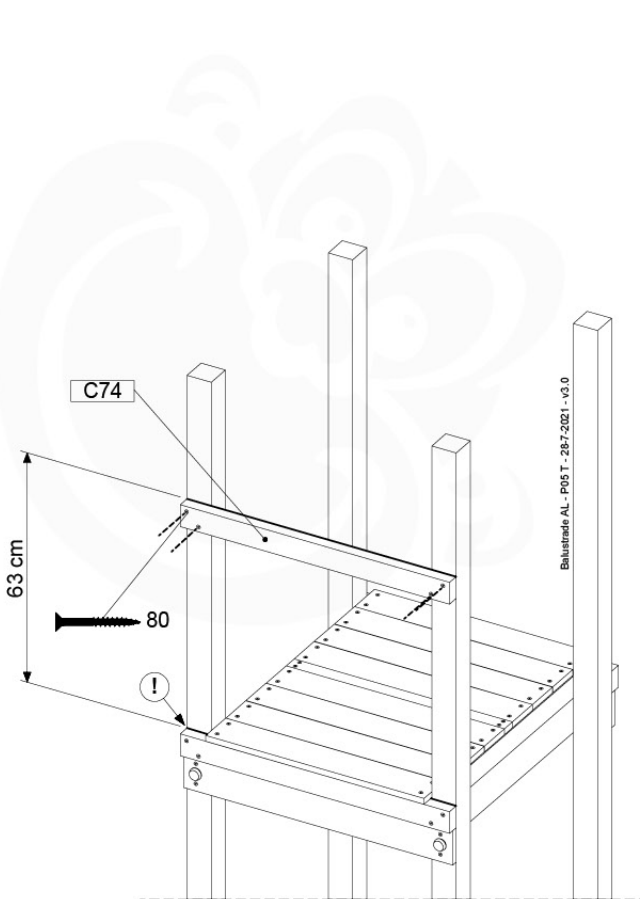

	PartNo	PartName	QTY.
Hardware Pack 100_601	002_220	Gap Point Screw T25 - 5x45	16
	002_223	Gap Point Screw T25 - 5x80	4
Wood	C74	Beam 740 mm	1
	D65	Board 650 mm	4

Balustrade AL - P02 U - 28.7.2021 - v3.0

09-1

min. 27mm
max. 65mm

10 Balustrade

BL02 - 2x

(194_101)

	PartNo	PartName	QTY.
Hardware Pack 100_601	002_220	Gap Point Screw T25 - 5x45	16
	002_223	Gap Point Screw T25 - 5x80	4
Wood	C74	Beam 740 mm	1
	D65	Board 650 mm	4

Balustrade AL - P03 T - 28-7-2021 - v3.0

10-1

11 Rockwall

RW01

(194_105)

	PartNo	PartName	QTY.
Hardware pack 100_604	001_102	Washer Head Screw T40 M8x30	8
	002_220	Gap Point Screw T25 - 5x45	24
	002_223	Gap Point Screw T25 - 5x80	4
	003_010	M8 spring lock washer	8
	004_050	M8 22mm Drive in Nut	8
Other	022_50x	Climbing Rock	4
	120_102	Handgrip set (2x Complete)	1
Timber	C74	Beam 740 mm	1
	D74	Board 740 mm	5