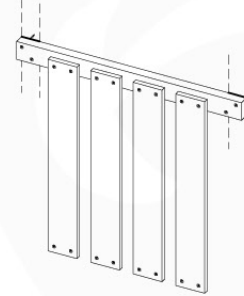

09-1

min. 27mm
max. 65mm

10 Balustrade

BL02 - 2x

(194_101)

	PartNo	PartName	QTY.
Hardware Pack 100_601	002_220	Gap Point Screw T25 - 5x45	16
	002_223	Gap Point Screw T25 - 5x80	4
Wood	C74	Beam 740 mm	1
	D65	Board 650 mm	4

Balustrade AL - P03 T - 28-7-2021 - v3.0

10-1

11 Rockwall

RW01

(194_105)

	PartNo	PartName	QTY.
Hardware pack 100_604	001_102	Washer Head Screw T40 M8x30	8
	002_220	Gap Point Screw T25 - 5x45	24
	002_223	Gap Point Screw T25 - 5x80	4
	003_010	M8 spring lock washer	8
	004_050	M8 22mm Drive in Nut	8
Other	022_50x	Climbing Rock	4
	120_102	Handgrip set (2x Complete)	1
Timber	C74	Beam 740 mm	1
	D74	Board 740 mm	5