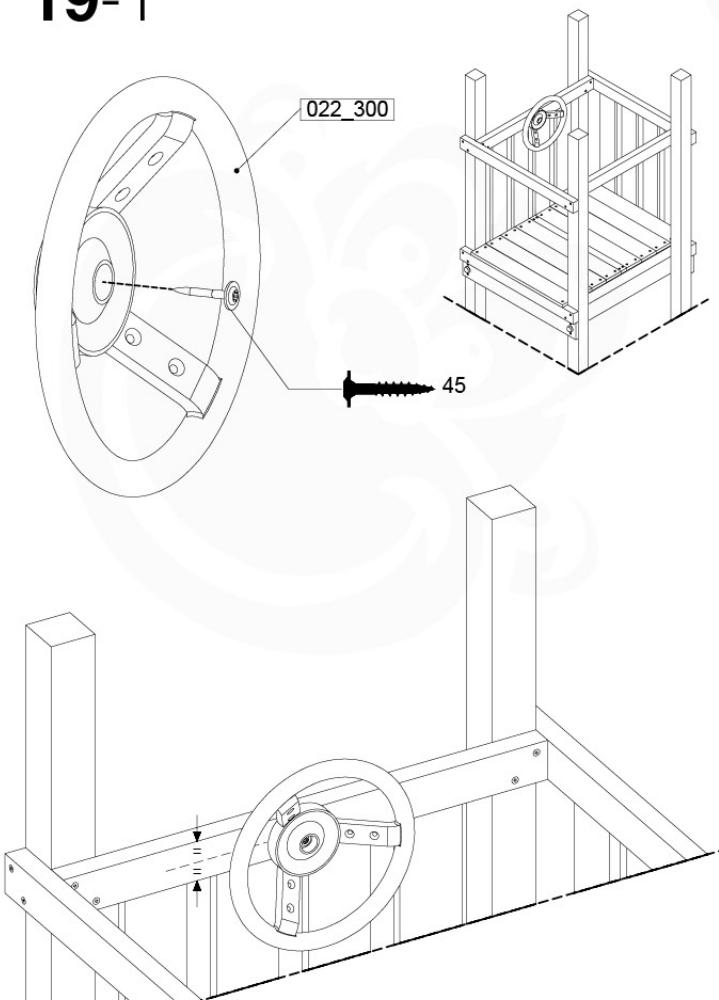

19 Accessories

AC01

(194_119)

	PartNo	PartName	QTY.
Hardware Pack 100_617	001_406	Stealth Screw 8x45	1
	002_041	Dome head screw 4.5 x 20 mm	3
	002_042	Dome head screw 3.5 x 13mm	4
	002_219	Gap Point Screw T25 - 5x30	2
Other	022_300	Steering Wheel	1
	022_800	Rail P/T 105	1
	022_910	Sandpad	1
	103_901	Logo ID Plate	1
	104_107	Tool Set Climbing Units	1
	120_024	Tower Flag	1
	122_302	Telescope	1

Accessory set - P02 - 28-9-2021 - 14

19-1