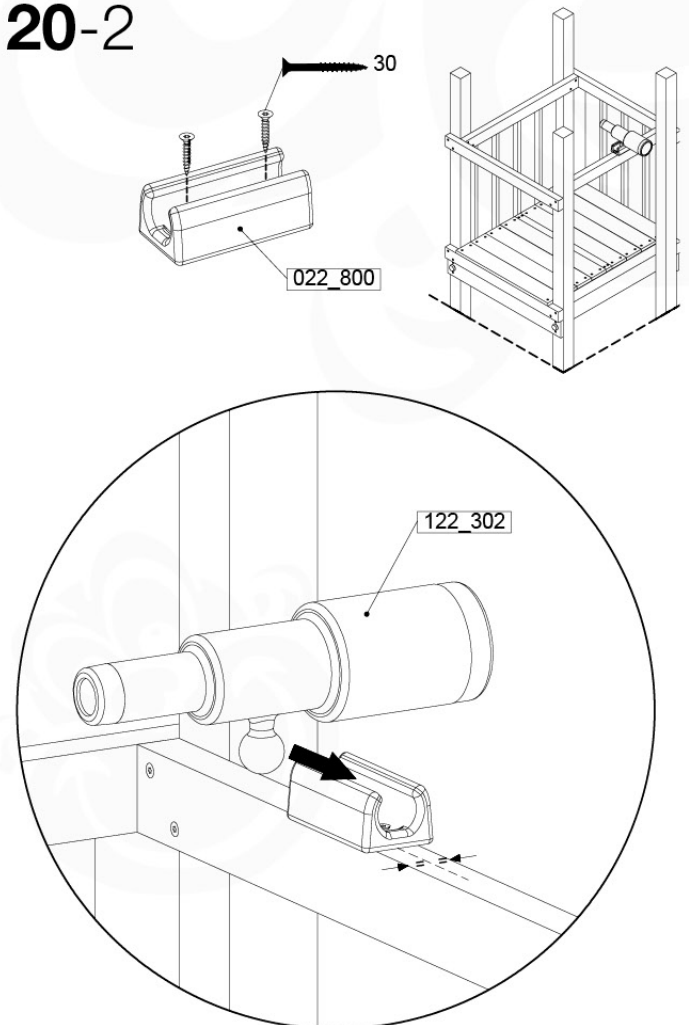

20-2

Accessory set - P03 - 28-9-2021 - 14