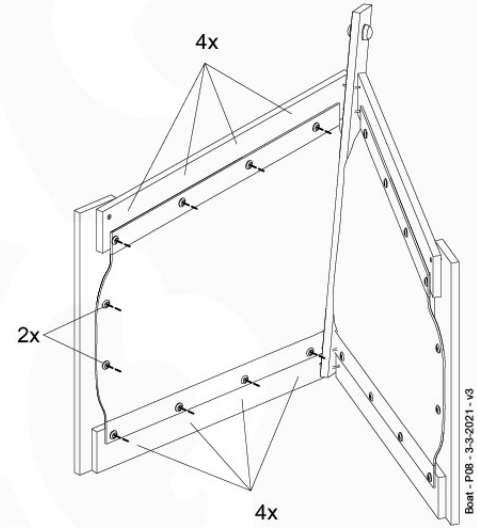

Beat - P108 - 3-3-2021 - v3

13 Roof Canvas Gable

RF02

(194_108)

	PartNo	PartName	QTY.
Hardware Pack 100_606	001_417	Stealth Screw 8x80	6
	002_219	Gap Point Screw T25 - 5x30	12
	002_220	Gap Point Screw T25 - 5x45	8
	002_223	Gap Point Screw T25 - 5x80	2
	002_308	Gap Point Screw T25 - 5x20	10
	022_31x	bpc-base version 3	6
	022_84x	bpc cover	6
	023_031	Finishing Washer GPS 5.0	10
Other	123_220	Canvas sheet 735x1365mm (min. 735x1250)	1
Timber	C74	Beam 740 mm	1
	D56	Board L=(650 - board width) mm	2
	D65	Board 650 mm	4
	D74	Board 740 mm	2