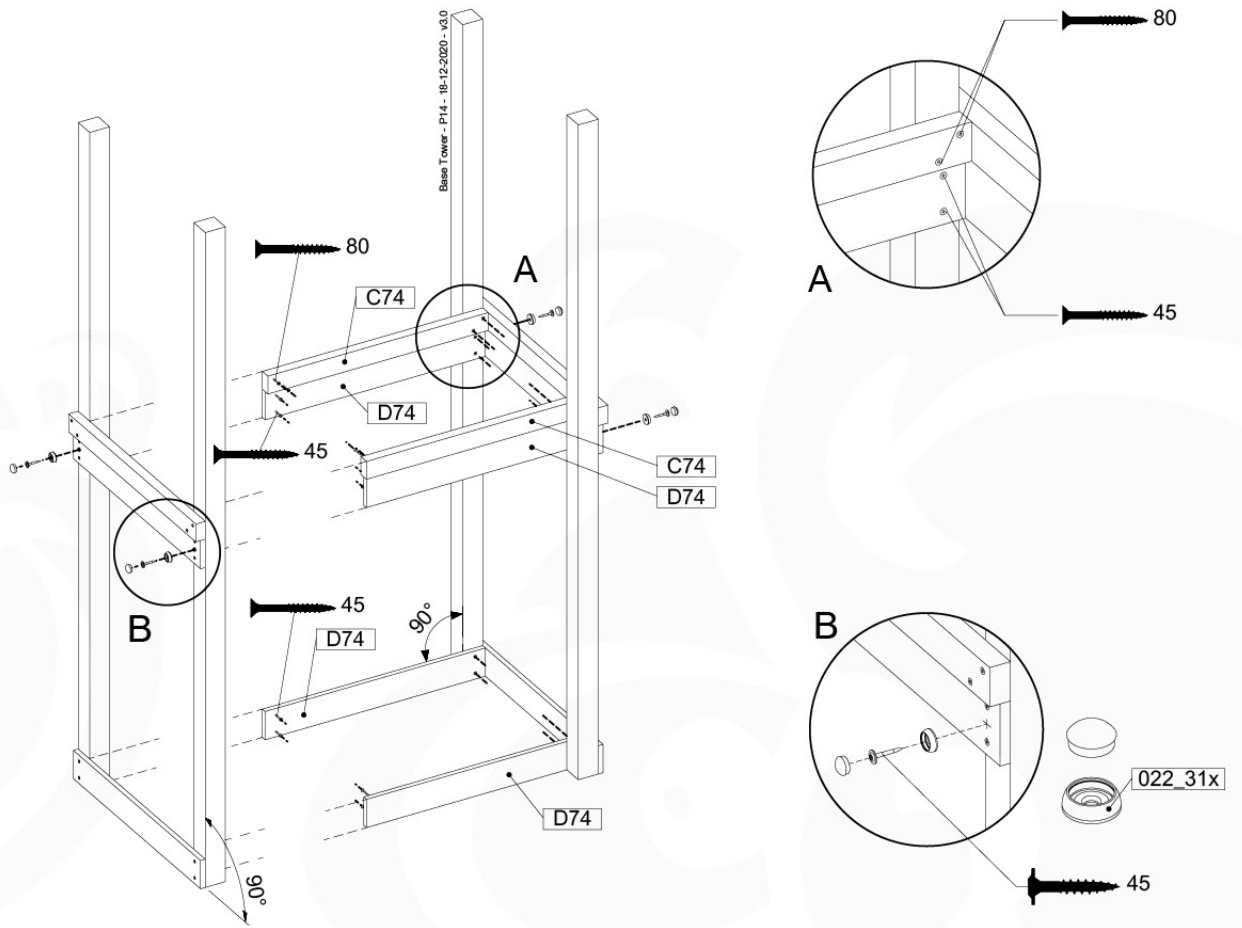

	PartNo	PartName	QTY.
Hardware Pack 100_600	001_406	Stealth Screw 8x45	6
	002_220	Gap Point Screw T25 - 5x45	72
	002_223	Gap Point Screw T25 - 5x80	16
Other	007_001	Ground-anchor	2
Hardware Pack 100_600	022_31x	bpc-base version 3	4
	022_84x	bpc cover	4
Wood	A220	Post 70x70 L2200	4
	C74	Beam 740 mm	4
	D60	Board 600 mm	10
	D74	Board 740 mm	8

Base Tower - P04 - BT03 - 18-12-2020 - v3.0

07-1

07-2

07-3

08 Extension Tower

ET02

(194_100)

	PartNo	PartName	QTY.
Hardware Pack 100_600	001_406	Stealth Screw 8x45	4
	002_220	Gap Point Screw T25 - 5x45	60
	002_223	Gap Point Screw T25 - 5x80	12
Other	007_001	Ground-anchor	2
Hardware Pack 100_600	022_31x	bpc-base version 3	2
	022_84x	bpc cover	2
Wood	A220	Post 70x70 L2200	2
	C74	Beam 740 mm	3
	D60	Board 600 mm	9
	D74	Board 740 mm	6