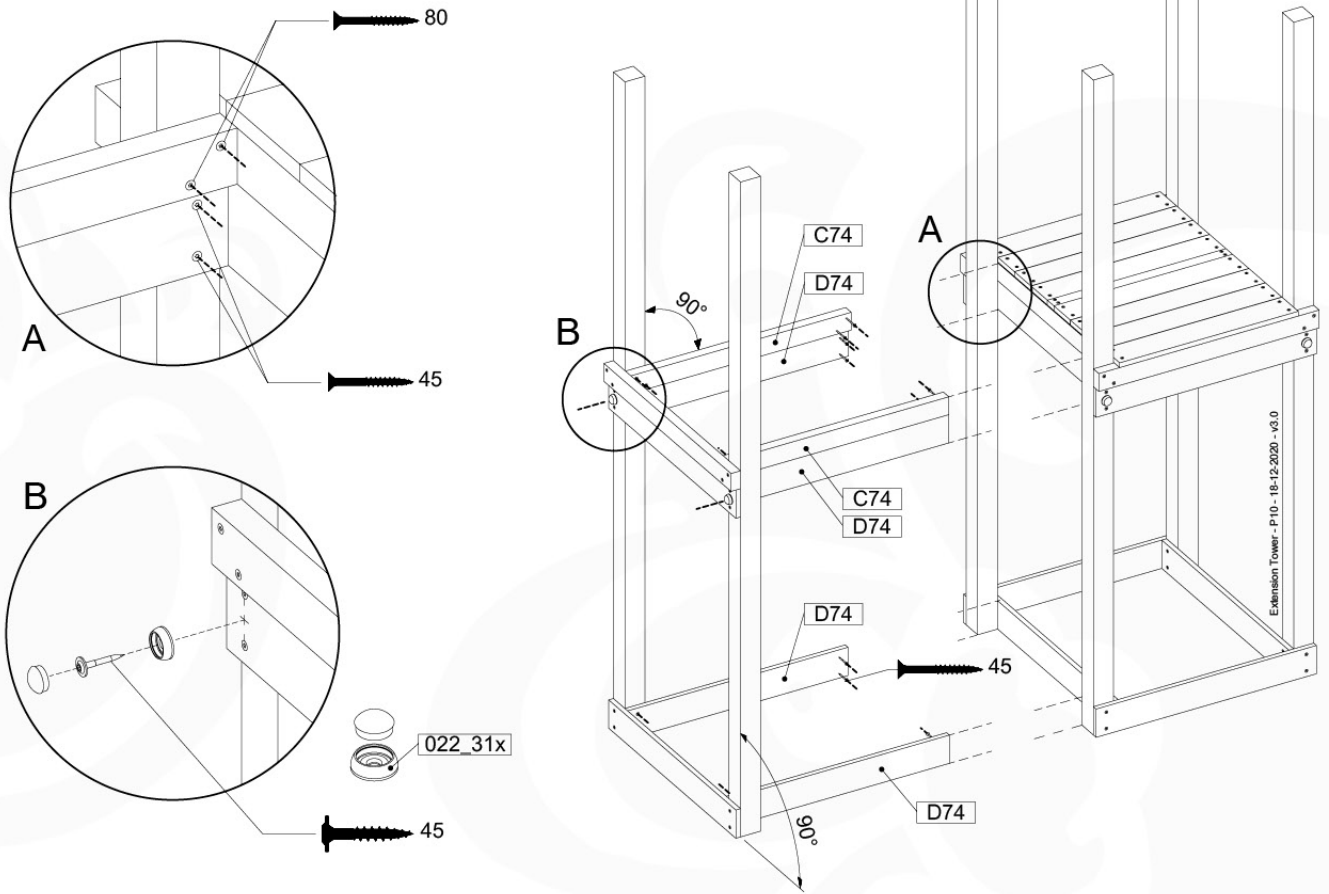

Base Tower - P04 - BT03 - 18-12-2020 - v3.0

07-1

07-2

07-3

08 Extension Tower

ET02

(194_100)

	PartNo	PartName	QTY.
Hardware Pack 100_600	001_406	Stealth Screw 8x45	4
	002_220	Gap Point Screw T25 - 5x45	60
	002_223	Gap Point Screw T25 - 5x80	12
Other	007_001	Ground-anchor	2
Hardware Pack 100_600	022_31x	bpc-base version 3	2
	022_84x	bpc cover	2
Wood	A220	Post 70x70 L2200	2
	C74	Beam 740 mm	3
	D60	Board 600 mm	9
	D74	Board 740 mm	6

Extension Tower - P03 - ET02 - 18-12-2020 - v3.0

www.junglegym.com

08-1

08-2

08-3

09 Balustrade (1x)

BL01

(194_101)

	PartNo	PartName	QTY.
Hardware Pack 100_601	002_220	Gap Point Screw T25 - 5x45	16
	002_223	Gap Point Screw T25 - 5x80	4
Wood	C74	Beam 740 mm	1
	D65	Board 650 mm	4

Balustrade AL - P02 U - 28.7.2021 - v3.0