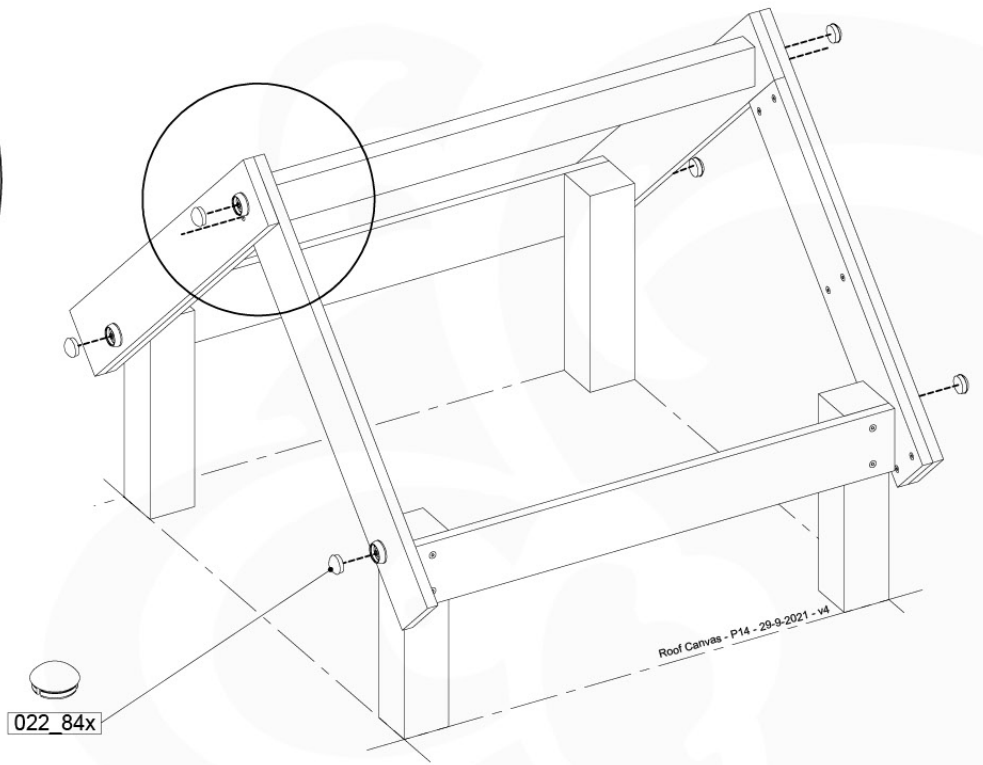

13-6

13-7

14 Ladder

LA01

(194_103)

	PartNo	PartName	QTY.
Hardware Pack 100_603	001_404	Stealth Screw 8x30	4
	002_219	Gap Point Screw T25 - 5x30	4
	002_220	Gap Point Screw T25 - 5x45	6
	002_223	Gap Point Screw T25 - 5x80	4
Other	005_03x	Ladder Rung Y/B/G/R	3
	005_522	Connection Bracket Mini Market	2
	022_835	Rung Cap	6
	120_102	Handgrip set (2x Complete)	1
Wood	C74	Beam 740 mm	1
	C130	Beam 1300 mm	2