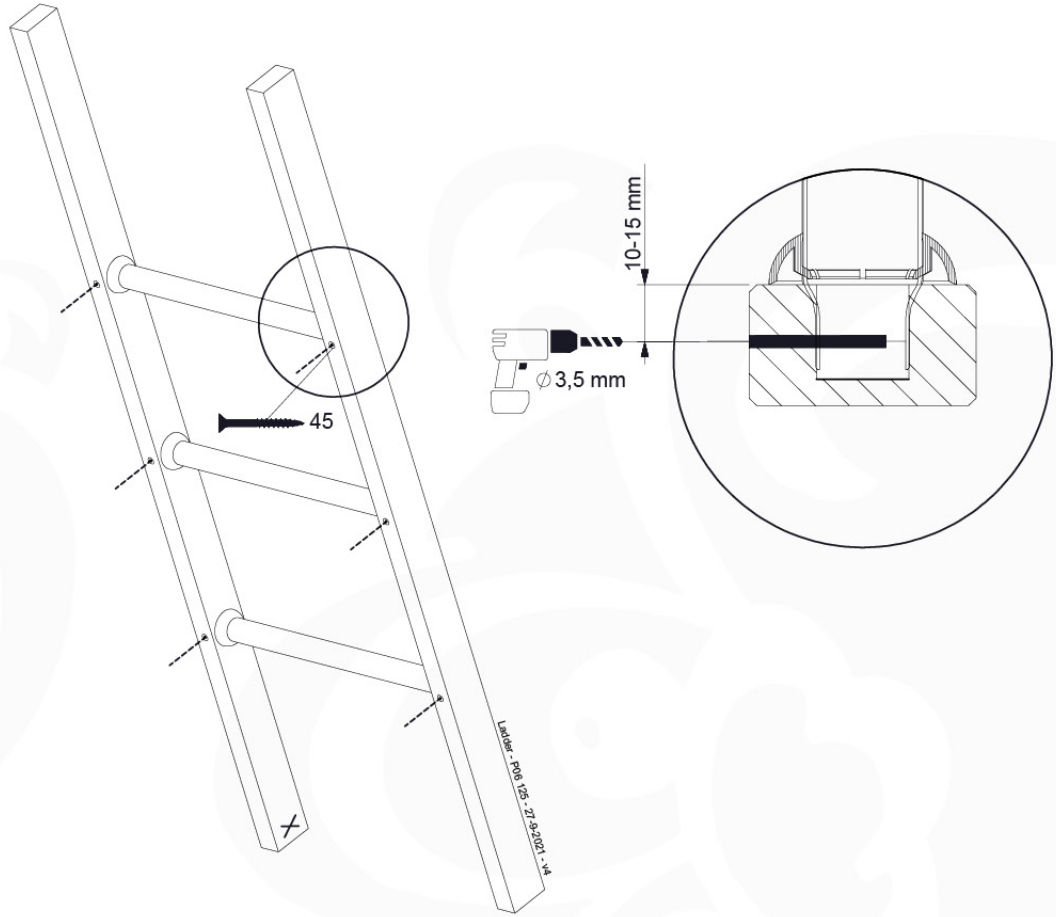

13-6

13-7

14 Ladder

LA01

(194_103)

	PartNo	PartName	QTY.
Hardware Pack 100_603	001_404	Stealth Screw 8x30	4
	002_219	Gap Point Screw T25 - 5x30	4
	002_220	Gap Point Screw T25 - 5x45	6
	002_223	Gap Point Screw T25 - 5x80	4
Other	005_03x	Ladder Rung Y/B/G/R	3
	005_522	Connection Bracket Mini Market	2
	022_835	Rung Cap	6
	120_102	Handgrip set (2x Complete)	1
Wood	C74	Beam 740 mm	1
	C130	Beam 1300 mm	2

Ladder - P02 125 - 27-9-2021 - v4

14-1

Ladder - P04 125 - 27-9-2021 - v4

14-2

14-3

min. 23 cm
max. 28 cm

14-4

© 2022 Jungle Gym B.V. - www.jungle gym.com

15 Swing Frame / Climb Frame

16

+

16

1-Swing frame / 2-Swing frame
457_101
457_102

+

16

1-Climb frame / 2-Climb frame
457_105
457_106