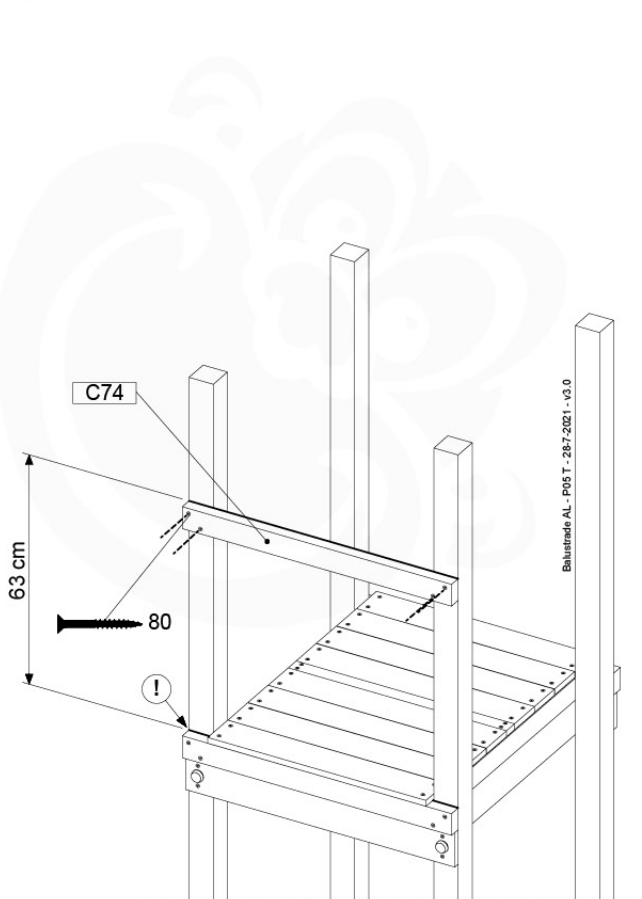

	PartNo	PartName	QTY.
Hardware Pack 100_601	002_220	Gap Point Screw T25 - 5x45	16
	002_223	Gap Point Screw T25 - 5x80	4
Wood	C74	Beam 740 mm	1
	D65	Board 650 mm	4

Balustrade AL - P02 U - 28.7.2021 - v3.0

09-1

min. 27mm
max. 65mm

10 Balustrade (2x)

BL02

(194_101)

	PartNo	PartName	QTY.
Hardware Pack 100_601	002_220	Gap Point Screw T25 - 5x45	16
	002_223	Gap Point Screw T25 - 5x80	4
Wood	C74	Beam 740 mm	1
	D65	Board 650 mm	4

Balustrade AL - P03 T - 28-7-2021 - v3.0

10-1

Balustrade AL - P05 T - 28-7-2021 - v3.0

11 Rope Ladder

RL01

(194_115)

	PartNo	PartName	QTY.
Hardware Pack 100_613	001_417	Stealth Screw 8x80	1
	002_220	Gap Point Screw T25 - 5x45	3
	002_223	Gap Point Screw T25 - 5x80	7
Other	020_308	Rope 10mm x 7,6m	1
	022_52x	Rope Ladder Rung -28cm-	6
Wood	C74	Beam 740 mm	1
	C114	Beam 1140 mm	1
	D47	Board 470 mm	1