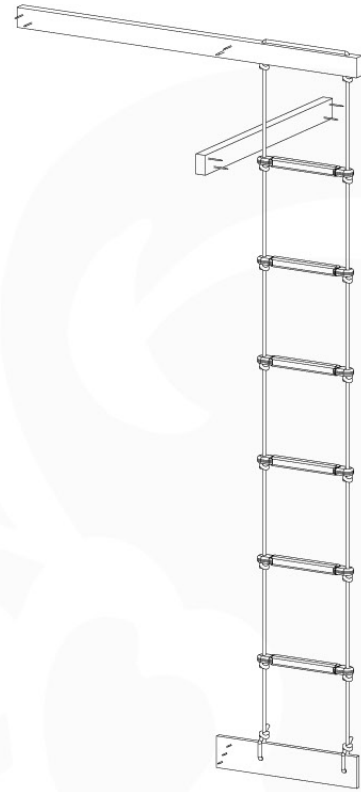

09-1

min. 27mm
max. 65mm

10 Balustrade (2x)

BL02

(194_101)

	PartNo	PartName	QTY.
Hardware Pack 100_601	002_220	Gap Point Screw T25 - 5x45	16
	002_223	Gap Point Screw T25 - 5x80	4
Wood	C74	Beam 740 mm	1
	D65	Board 650 mm	4

Balustrade AL - P03 T - 28-7-2021 - v3.0

10-1

Balustrade AL - P05 T - 28-7-2021 - v3.0

11 Rope Ladder

RL01

(194_115)

	PartNo	PartName	QTY.
Hardware Pack 100_613	001_417	Stealth Screw 8x80	1
	002_220	Gap Point Screw T25 - 5x45	3
	002_223	Gap Point Screw T25 - 5x80	7
Other	020_308	Rope 10mm x 7,6m	1
	022_52x	Rope Ladder Rung -28cm-	6
Wood	C74	Beam 740 mm	1
	C114	Beam 1140 mm	1
	D47	Board 470 mm	1

Rope Ladder - P102 - 5-1-2021 - V3

11-1

11-2

11-3

11-4

11-5

12 Boat

B001