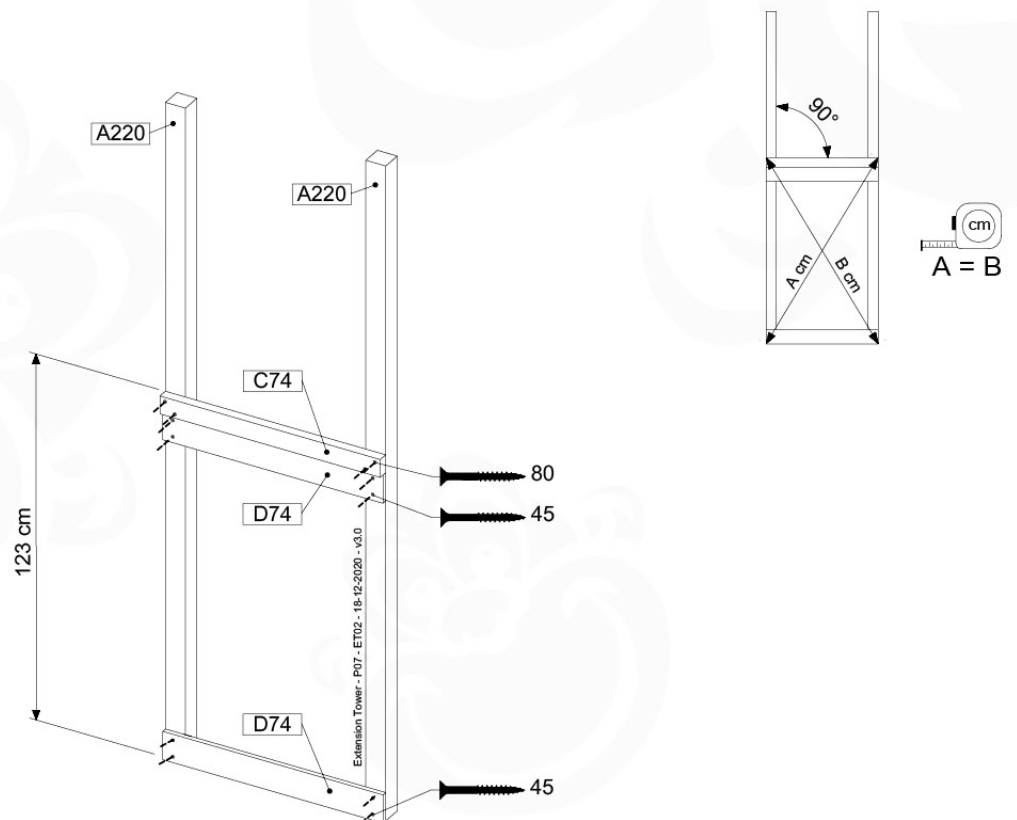

08 Extension Tower

ET02

(194_100)

	PartNo	PartName	QTY.
Hardware Pack 100_600	001_406	Stealth Screw 8x45	4
	002_220	Gap Point Screw T25 - 5x45	60
	002_223	Gap Point Screw T25 - 5x80	12
Other	007_001	Ground-anchor	2
Hardware Pack 100_600	022_31x	bpc-base version 3	2
	022_84x	bpc cover	2
Wood	A220	Post 70x70 L2200	2
	C74	Beam 740 mm	3
	D60	Board 600 mm	9
	D74	Board 740 mm	6

Extension Tower - P03 - ET02 - 18-12-2020 - v3.0

www.junglegym.com

08-1