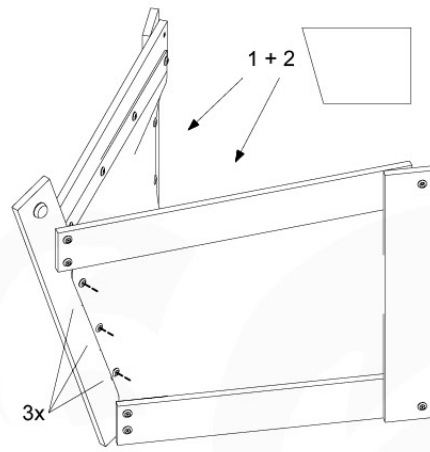

12-6

Beat - P108 - 3-3-2021 - v3