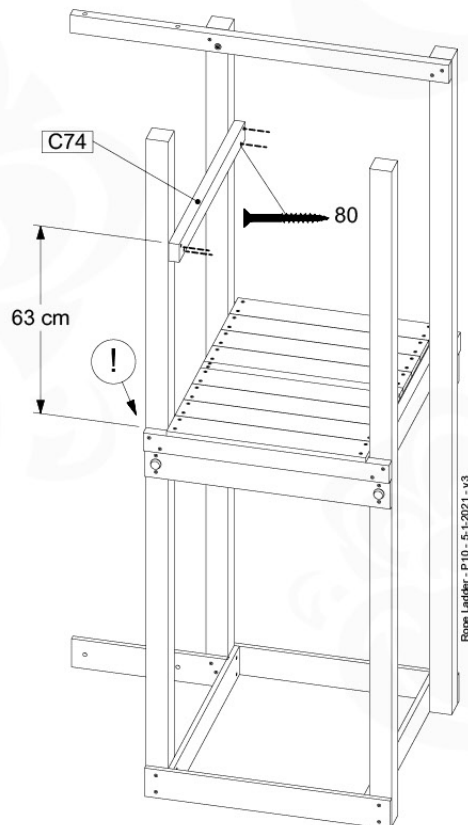

Balustrade AL - P03 T - 28-7-2021 - v3.0

10-1

Balustrade AL - P05 T - 28-7-2021 - v3.0

11 Rope Ladder

RL01

(194_115)

	PartNo	PartName	QTY.
Hardware Pack 100_613	001_417	Stealth Screw 8x80	1
	002_220	Gap Point Screw T25 - 5x45	3
	002_223	Gap Point Screw T25 - 5x80	7
Other	020_308	Rope 10mm x 7,6m	1
	022_52x	Rope Ladder Rung -28cm-	6
Wood	C74	Beam 740 mm	1
	C114	Beam 1140 mm	1
	D47	Board 470 mm	1

Rope Ladder - P102 - 5-1-2021 - V3

11-1

11-2

11-3

11-4

11-5

12 Boat

B001

(194_115)

	PartNo	PartName	QTY.
Hardware Pack 100_612	002_219	Gap Point Screw T25 - 5x30	8
	002_220	Gap Point Screw T25 - 5x45	8
	002_223	Gap Point Screw T25 - 5x80	4
	002_308	Gap Point Screw T25 - 5x20	28
	022_84x	bpc cover	2
	022_31x	bpc-base version 3	2
	023_031	Finishing Washer GPS 5.0	40
Other	123_220	Canvas sheet 735x1365mm (fits 2 sides)	1
Wood	D60	Board 600 mm	4
	D74	Board 740 mm	3