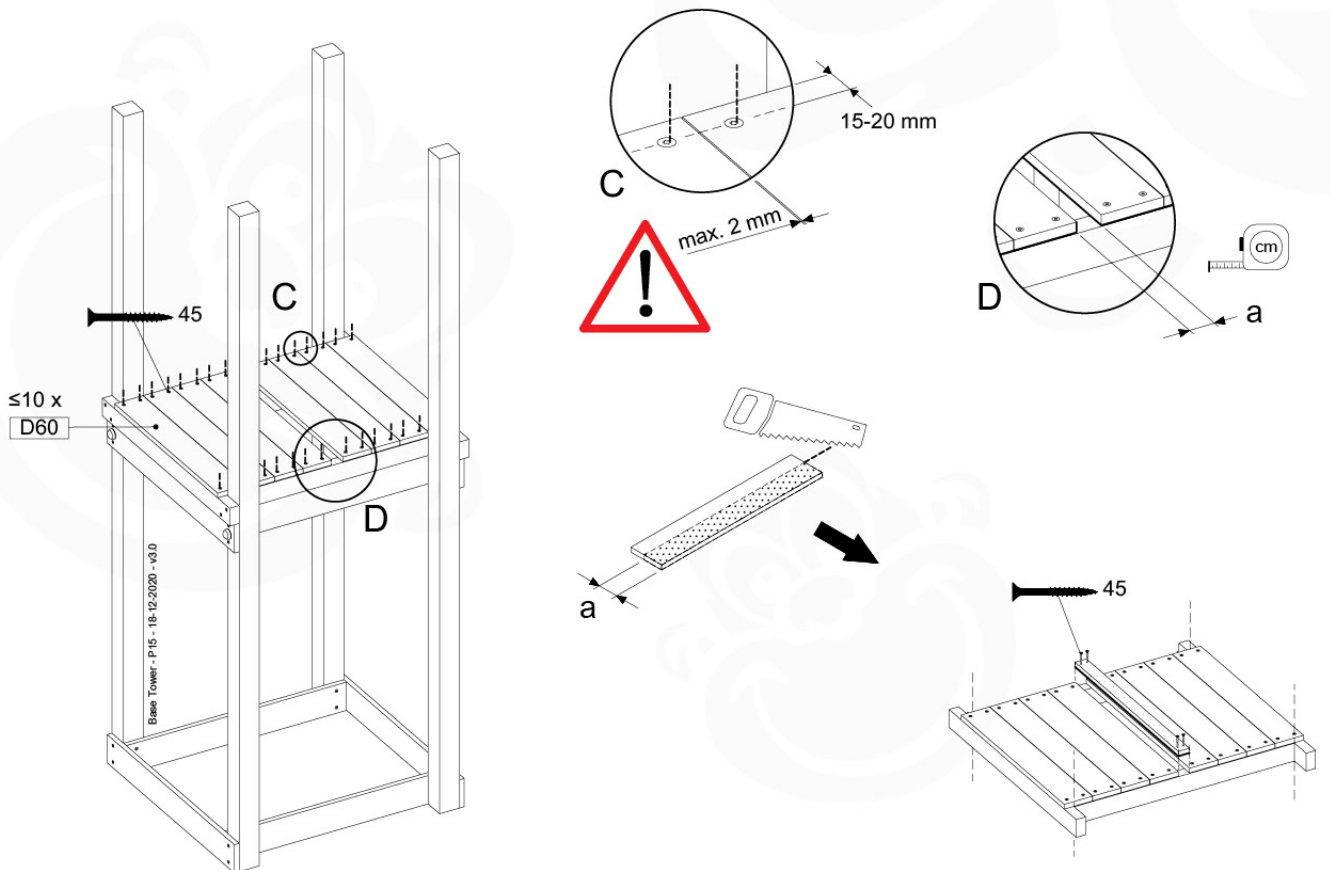

Base Tower - P04 - BT03 - 18-12-2020 - v3.0

07-1

07-2

07-3

08 Extension Tower

ET02

(194_100)

	PartNo	PartName	QTY.
Hardware Pack 100_600	001_406	Stealth Screw 8x45	4
	002_220	Gap Point Screw T25 - 5x45	60
	002_223	Gap Point Screw T25 - 5x80	12
Other	007_001	Ground-anchor	2
Hardware Pack 100_600	022_31x	bpc-base version 3	2
	022_84x	bpc cover	2
Wood	A220	Post 70x70 L2200	2
	C74	Beam 740 mm	3
	D60	Board 600 mm	9
	D74	Board 740 mm	6