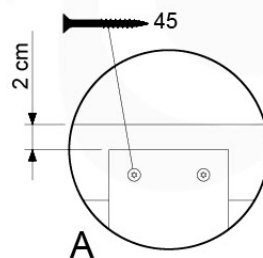

09 Balustrade (1x)

BL01

(194_101)

	PartNo	PartName	QTY.
Hardware Pack 100_601	002_220	Gap Point Screw T25 - 5x45	16
	002_223	Gap Point Screw T25 - 5x80	4
Wood	C74	Beam 740 mm	1
	D65	Board 650 mm	4

Balustrade AL - P02 U - 28.7.2021 - v3.0

09-1

min. 27mm
max. 65mm