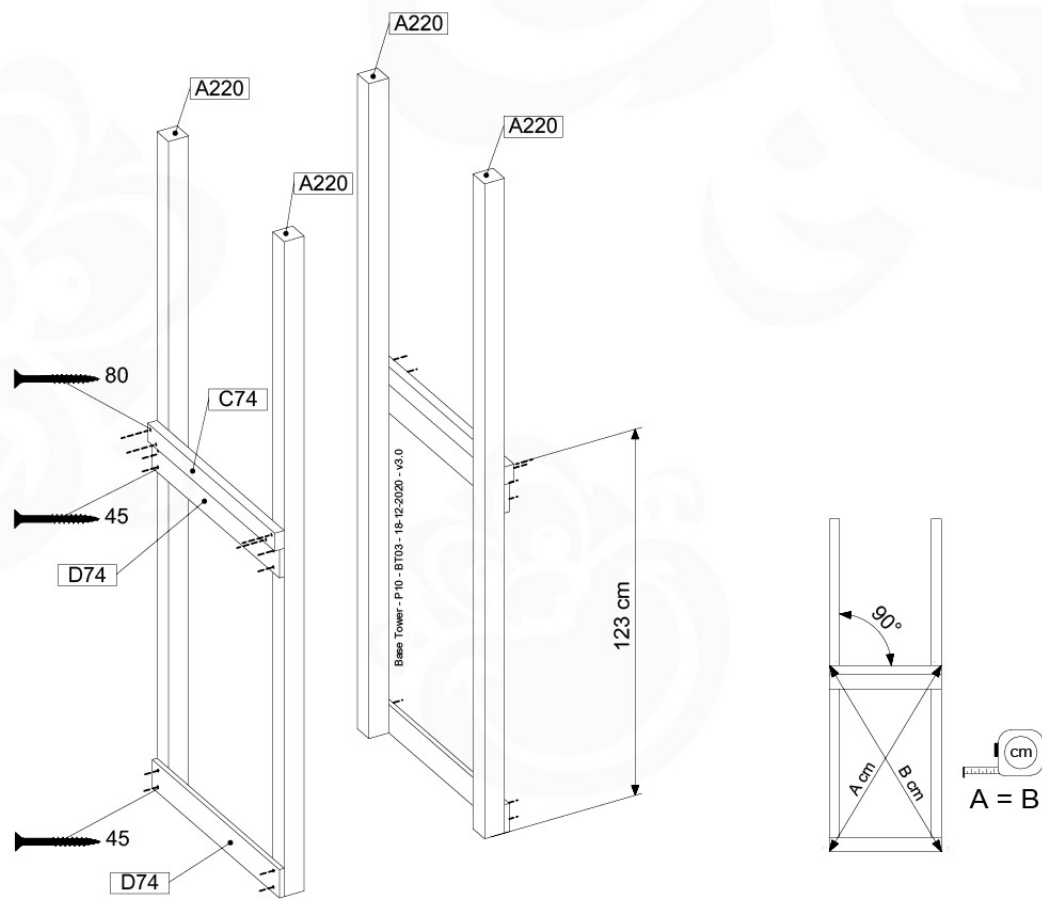

06 Playground Foundation

FD02

06-1

Foundation Plan - P03 - 2/11-2020 - v8

1st Foundation Plan v8

07 Base Tower

BT03

(194_100)

	PartNo	PartName	QTY.
Hardware Pack 100_600	001_406	Stealth Screw 8x45	6
	002_220	Gap Point Screw T25 - 5x45	72
	002_223	Gap Point Screw T25 - 5x80	16
Other	007_001	Ground-anchor	2
Hardware Pack 100_600	022_31x	bpc-base version 3	4
	022_84x	bpc cover	4
Wood	A220	Post 70x70 L2200	4
	C74	Beam 740 mm	4
	D60	Board 600 mm	10
	D74	Board 740 mm	8

Base Tower - P04 - BT03 - 18-12-2020 - v3.0

07-1

07-2

07-3

08 Extension Tower

ET02

(194_100)

	PartNo	PartName	QTY.
Hardware Pack 100_600	001_406	Stealth Screw 8x45	4
	002_220	Gap Point Screw T25 - 5x45	60
	002_223	Gap Point Screw T25 - 5x80	12
Other	007_001	Ground-anchor	2
Hardware Pack 100_600	022_31x	bpc-base version 3	2
	022_84x	bpc cover	2
Wood	A220	Post 70x70 L2200	2
	C74	Beam 740 mm	3
	D60	Board 600 mm	9
	D74	Board 740 mm	6