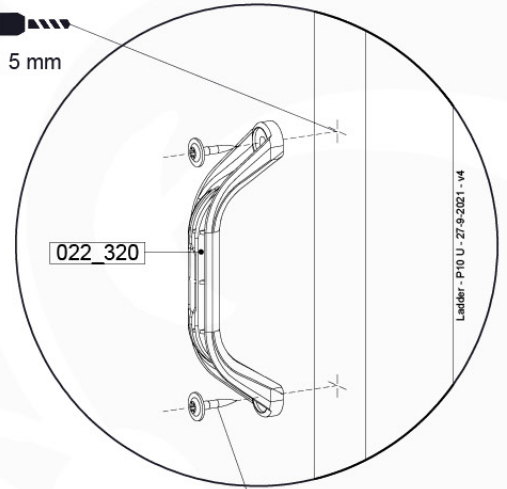

13-6

13-7

14 Ladder

LA01

(194_103)

	PartNo	PartName	QTY.
Hardware Pack 100_603	001_404	Stealth Screw 8x30	4
	002_219	Gap Point Screw T25 - 5x30	4
	002_220	Gap Point Screw T25 - 5x45	6
	002_223	Gap Point Screw T25 - 5x80	4
Other	005_03x	Ladder Rung Y/B/G/R	3
	005_522	Connection Bracket Mini Market	2
	022_835	Rung Cap	6
	120_102	Handgrip set (2x Complete)	1
Wood	C74	Beam 740 mm	1
	C130	Beam 1300 mm	2

Ladder - P02 125 - 27-9-2021 - v4

14-1

Ladder - P04 125 - 27-9-2021 - v4

14-2

14-3

min. 23 cm
max. 28 cm

14-4

© 2022 Jungle Gym B.V. - www.jungle gym.com