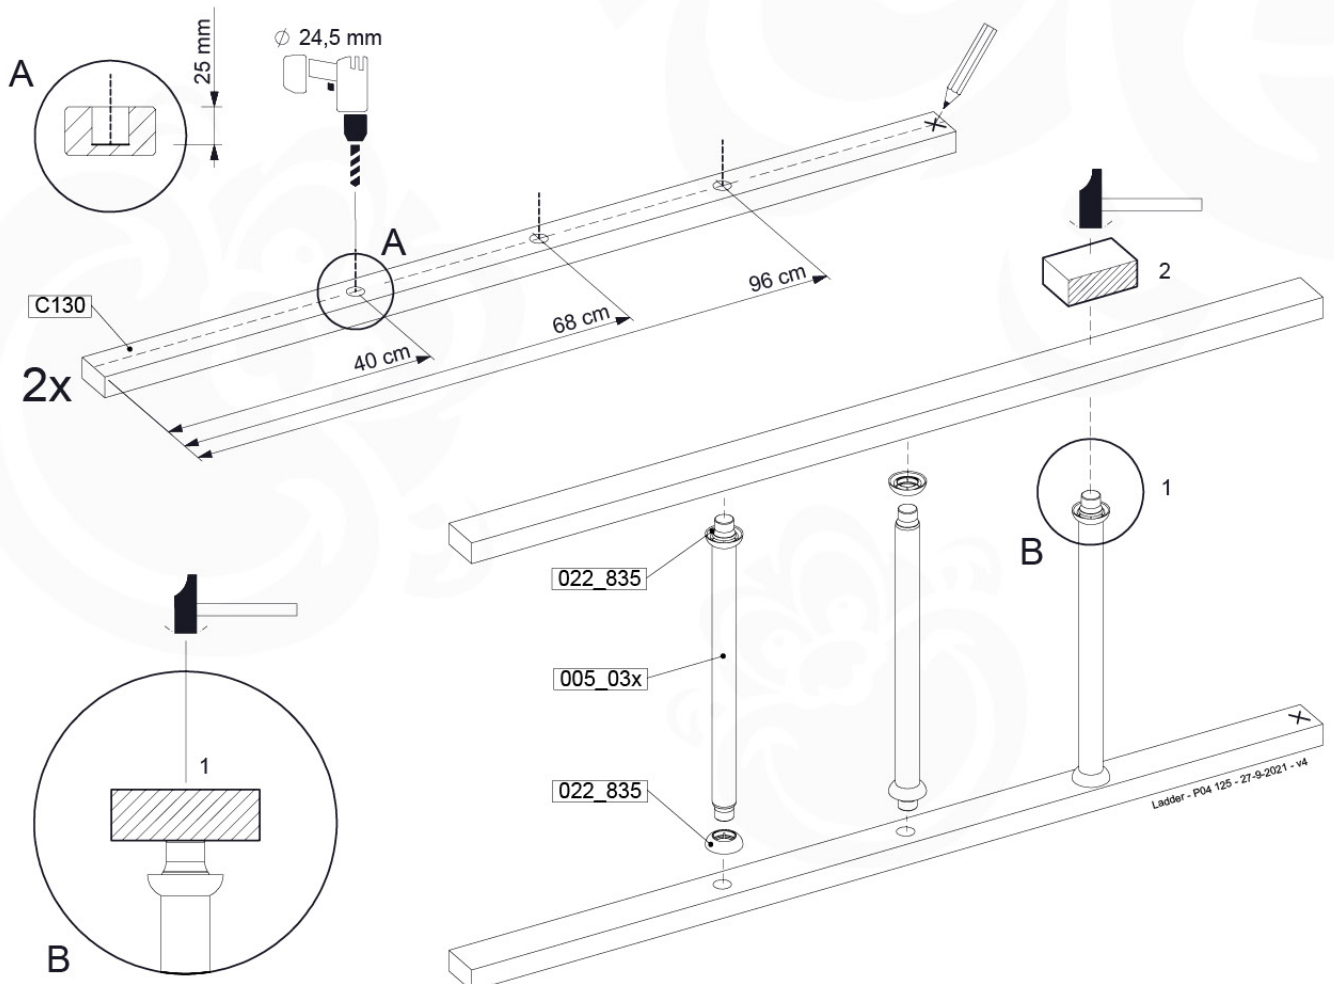

14-1

Ladder - P04 125 - 27-9-2021 - v4