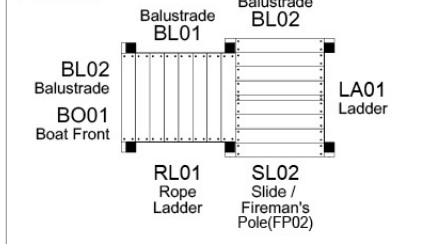

Part 2

Assembly

Jungle Viking

803_206

Instructions

TOP VIEW Platform

Jungle Gym

BACKYARD PLAYGROUNDS