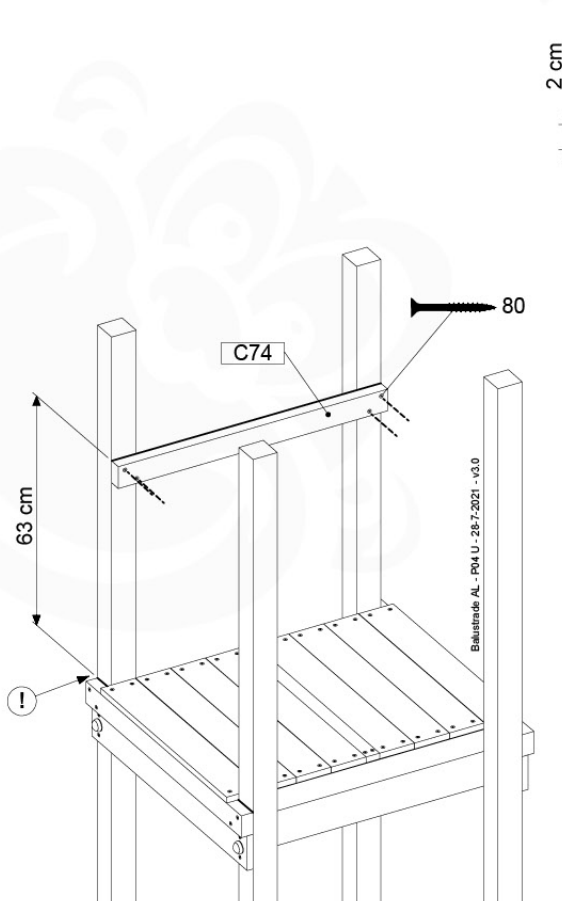

09 Balustrade (1x)

BL01

(194_101)

	PartNo	PartName	QTY.
Hardware Pack 100_601	002_220	Gap Point Screw T25 - 5x45	16
	002_223	Gap Point Screw T25 - 5x80	4
Wood	C74	Beam 740 mm	1
	D65	Board 650 mm	4

Balustrade AL - P02 U - 28.7.2021 - v3.0

09-1

min. 27mm
max. 65mm