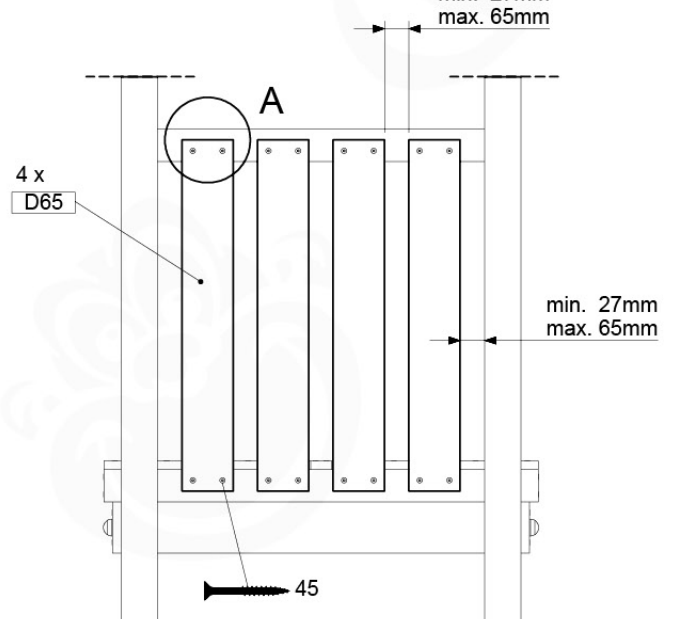

Base Tower - P04 - BT03 - 18-12-2020 - v3.0

07-1

07-2

07-3

08 Extension Tower

ET02

(194_100)

	PartNo	PartName	QTY.
Hardware Pack 100_600	001_406	Stealth Screw 8x45	4
	002_220	Gap Point Screw T25 - 5x45	60
	002_223	Gap Point Screw T25 - 5x80	12
Other	007_001	Ground-anchor	2
Hardware Pack 100_600	022_31x	bpc-base version 3	2
	022_84x	bpc cover	2
Wood	A220	Post 70x70 L2200	2
	C74	Beam 740 mm	3
	D60	Board 600 mm	9
	D74	Board 740 mm	6

	PartNo	PartName	QTY.
Hardware Pack 100_601	002_220	Gap Point Screw T25 - 5x45	16
	002_223	Gap Point Screw T25 - 5x80	4
Wood	C74	Beam 740 mm	1
	D65	Board 650 mm	4

Balustrade AL - P02 U - 28.7.2021 - v3.0

09-1

min. 27mm
max. 65mm

10 Balustrade (2x)

BL02

(194_101)

	PartNo	PartName	QTY.
Hardware Pack 100_601	002_220	Gap Point Screw T25 - 5x45	16
	002_223	Gap Point Screw T25 - 5x80	4
Wood	C74	Beam 740 mm	1
	D65	Board 650 mm	4