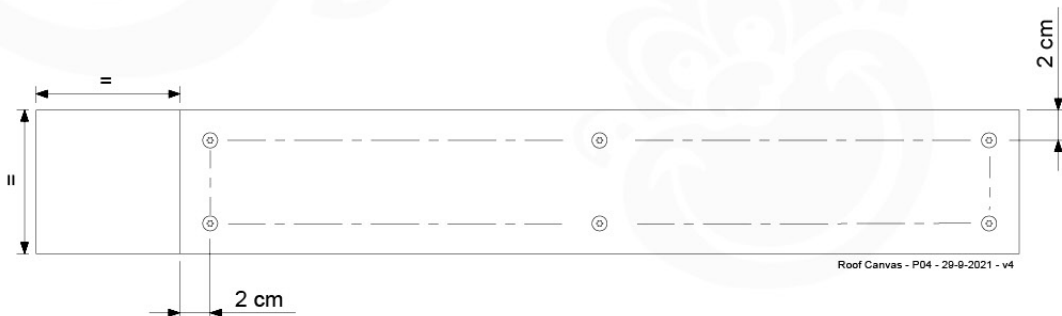

13-1

Roof Canvas - P04 - 29-9-2021 - v4