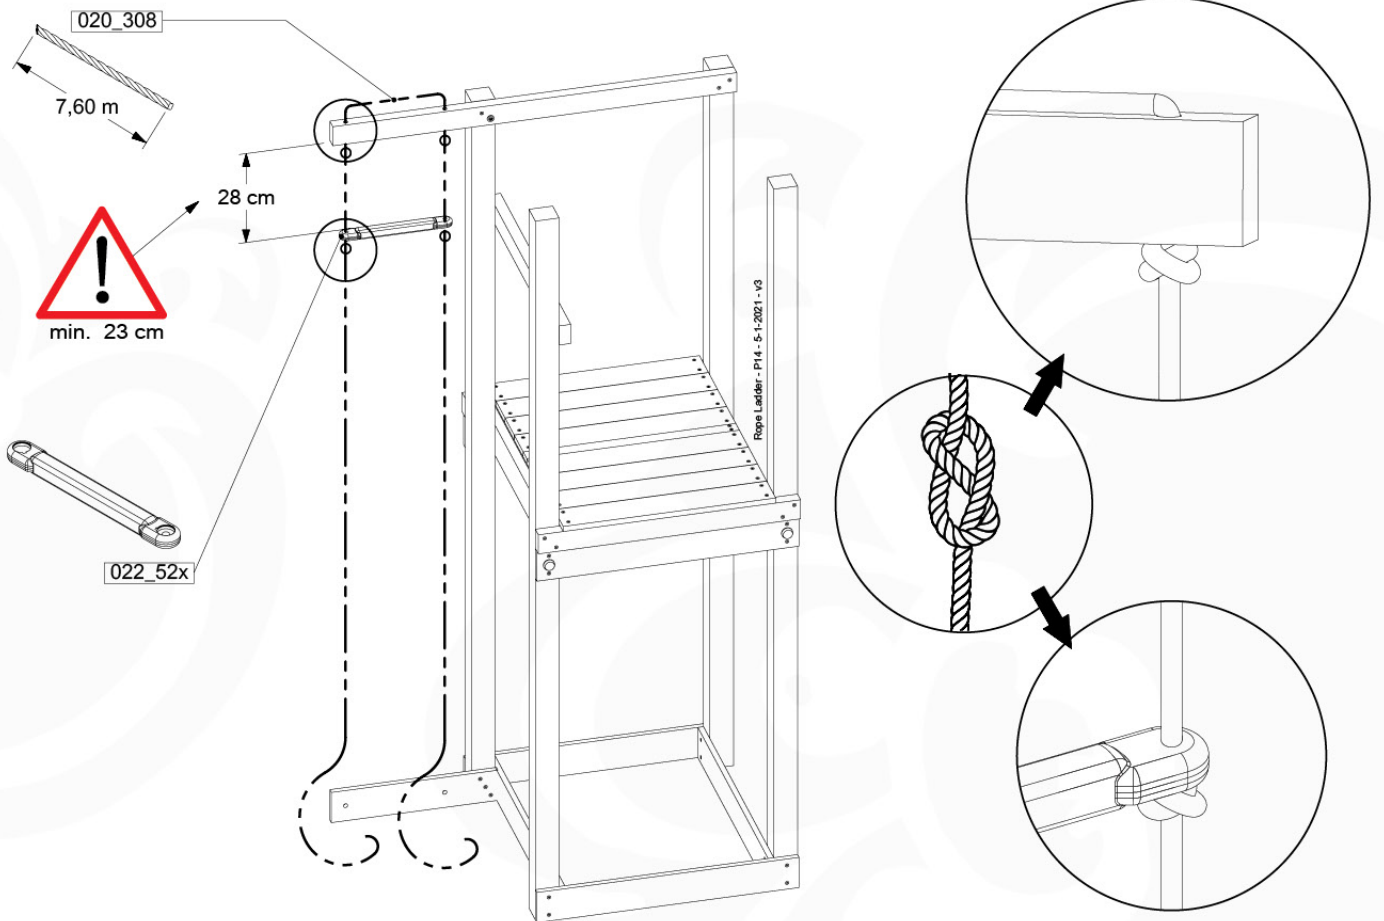

Balustrade AL - P03 T - 28-7-2021 - v3.0

10-1

Balustrade AL - P05 T - 28-7-2021 - v3.0

11 Rope Ladder

RL01

(194_115)

	PartNo	PartName	QTY.
Hardware Pack 100_613	001_417	Stealth Screw 8x80	1
	002_220	Gap Point Screw T25 - 5x45	3
	002_223	Gap Point Screw T25 - 5x80	7
Other	020_308	Rope 10mm x 7,6m	1
	022_52x	Rope Ladder Rung -28cm-	6
Wood	C74	Beam 740 mm	1
	C114	Beam 1140 mm	1
	D47	Board 470 mm	1

Rope Ladder - P102 - 5-1-2021 - V3

11-1

11-2

11-3

11-4

11-5

12 Boat

B001