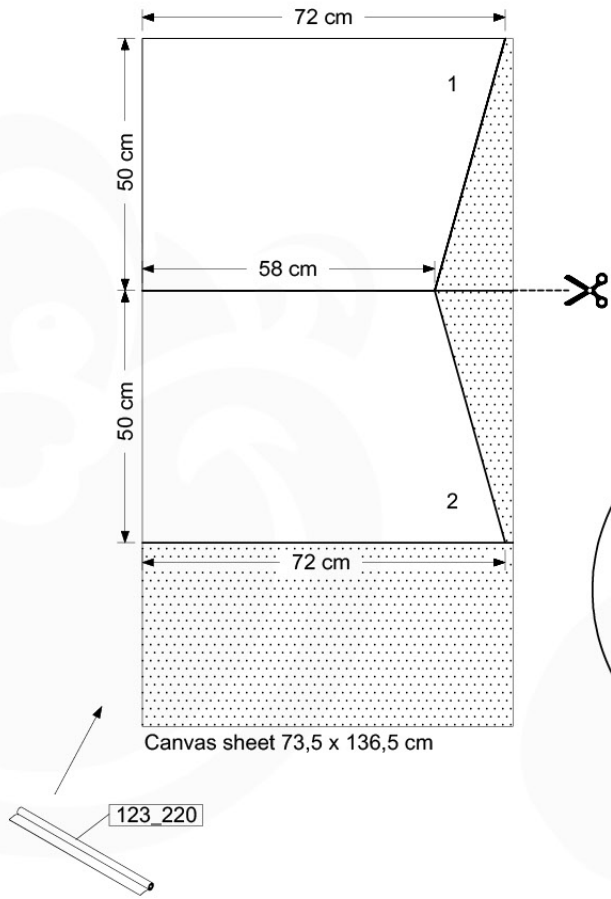

12-6

Beat - P108 - 3-3-2021 - v3