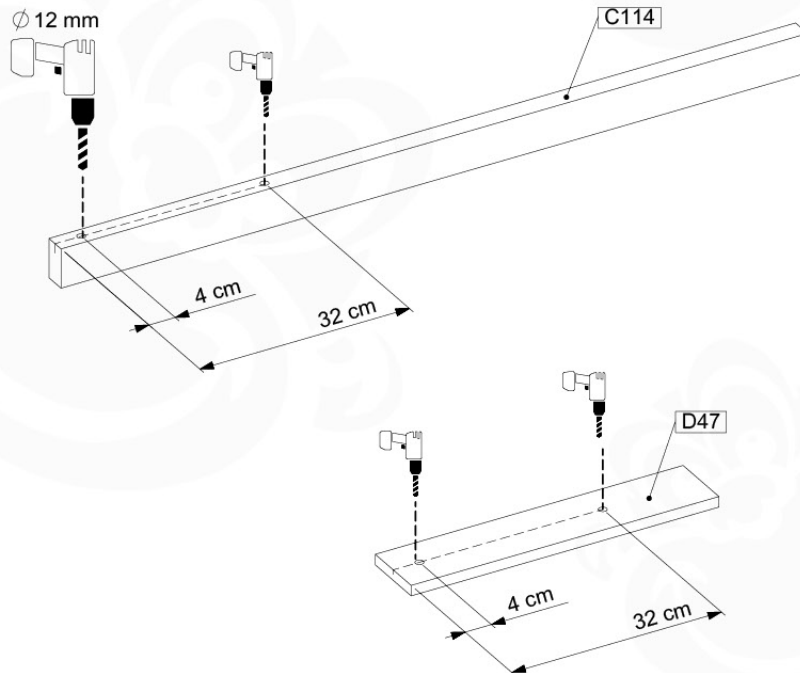

11 Rope Ladder

RL01

(194_115)

	PartNo	PartName	QTY.
Hardware Pack 100_613	001_417	Stealth Screw 8x80	1
	002_220	Gap Point Screw T25 - 5x45	3
	002_223	Gap Point Screw T25 - 5x80	7
Other	020_308	Rope 10mm x 7,6m	1
	022_52x	Rope Ladder Rung -28cm-	6
Wood	C74	Beam 740 mm	1
	C114	Beam 1140 mm	1
	D47	Board 470 mm	1

Rope Ladder - P102 - 5-1-2021 - V3

11-1