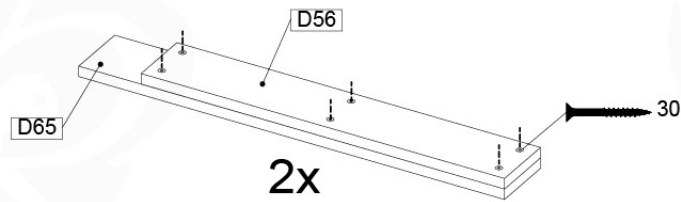

13-1

Roof Canvas - P04 - 29-9-2021 - v4