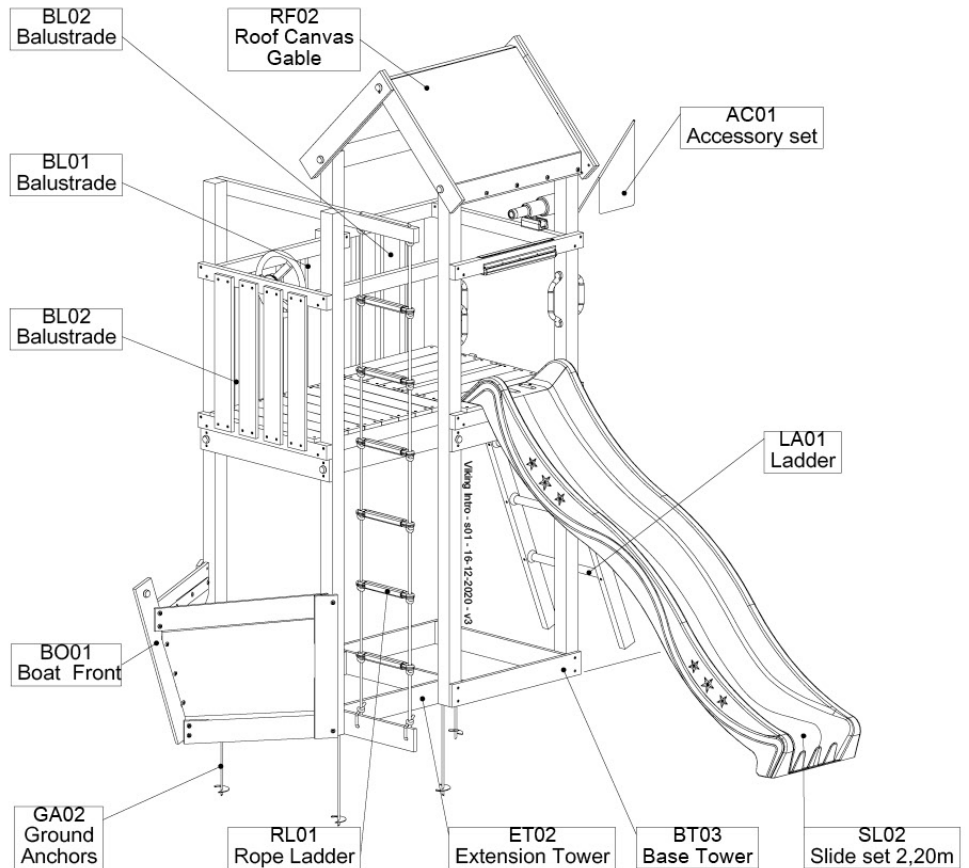

Part 2

Assembly

Jungle Viking

803_206

Instructions

TOP VIEW Platform

Jungle Gym

BACKYARD PLAYGROUNDS