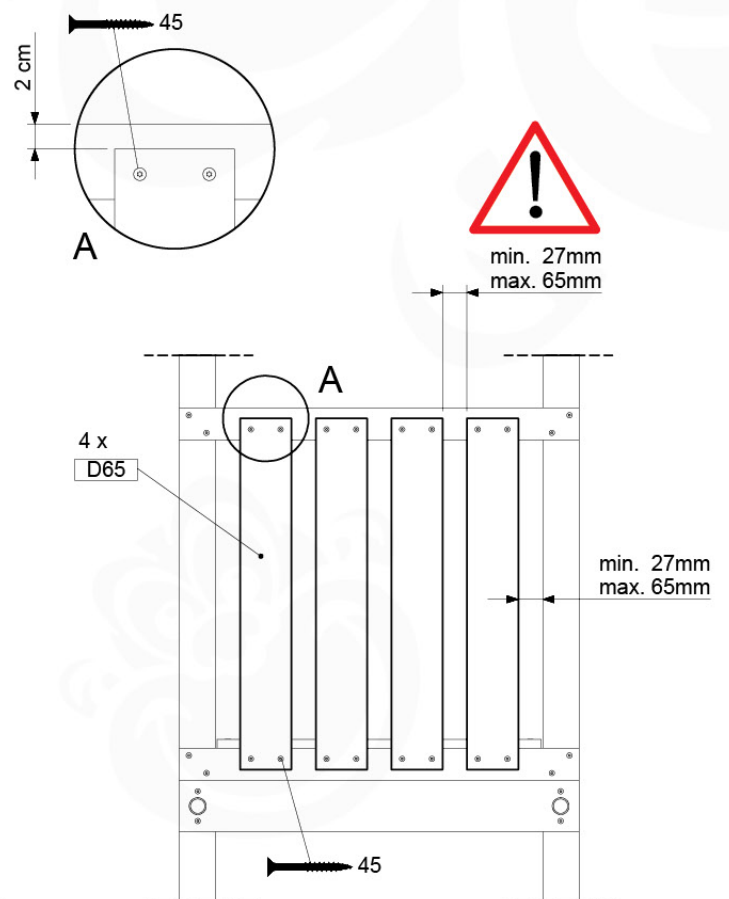

	PartNo	PartName	QTY.
Hardware Pack 100_601	002_220	Gap Point Screw T25 - 5x45	16
	002_223	Gap Point Screw T25 - 5x80	4
Wood	C74	Beam 740 mm	1
	D65	Board 650 mm	4

Balustrade AL - P02 U - 28.7.2021 - v3.0

09-1

min. 27mm
max. 65mm

10 Balustrade (2x)

BL02

(194_101)

	PartNo	PartName	QTY.
Hardware Pack 100_601	002_220	Gap Point Screw T25 - 5x45	16
	002_223	Gap Point Screw T25 - 5x80	4
Wood	C74	Beam 740 mm	1
	D65	Board 650 mm	4

Balustrade AL - P03 T - 28-7-2021 - v3.0

10-1

Balustrade AL - P05 T - 28-7-2021 - v3.0

11 Rope Ladder

RL01

(194_115)

	PartNo	PartName	QTY.
Hardware Pack 100_613	001_417	Stealth Screw 8x80	1
	002_220	Gap Point Screw T25 - 5x45	3
	002_223	Gap Point Screw T25 - 5x80	7
Other	020_308	Rope 10mm x 7,6m	1
	022_52x	Rope Ladder Rung -28cm-	6
Wood	C74	Beam 740 mm	1
	C114	Beam 1140 mm	1
	D47	Board 470 mm	1