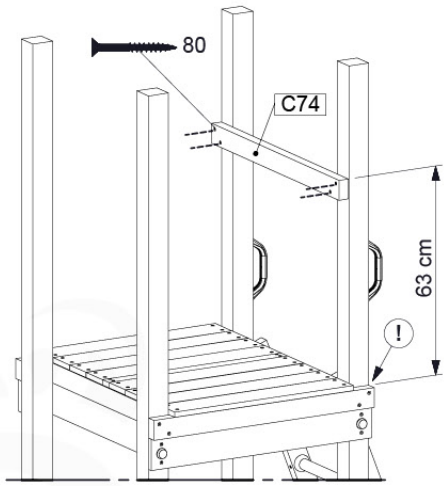

13-6

13-7

14 Ladder

LA01

(194_103)

	PartNo	PartName	QTY.
Hardware Pack 100_603	001_404	Stealth Screw 8x30	4
	002_219	Gap Point Screw T25 - 5x30	4
	002_220	Gap Point Screw T25 - 5x45	6
	002_223	Gap Point Screw T25 - 5x80	4
Other	005_03x	Ladder Rung Y/B/G/R	3
	005_522	Connection Bracket Mini Market	2
	022_835	Rung Cap	6
	120_102	Handgrip set (2x Complete)	1
Wood	C74	Beam 740 mm	1
	C130	Beam 1300 mm	2

Ladder - P02 125 - 27-9-2021 - v4

14-1

Ladder - P04 125 - 27-9-2021 - v4

14-2

14-3

min. 23 cm
max. 28 cm

14-4

© 2022 Jungle Gym B.V. - www.jungle gym.com

15 Swing Frame / Climb Frame

16

+

16

1-Swing frame / 2-Swing frame
457_101
457_102

+

16

1-Climb frame / 2-Climb frame
457_105
457_106