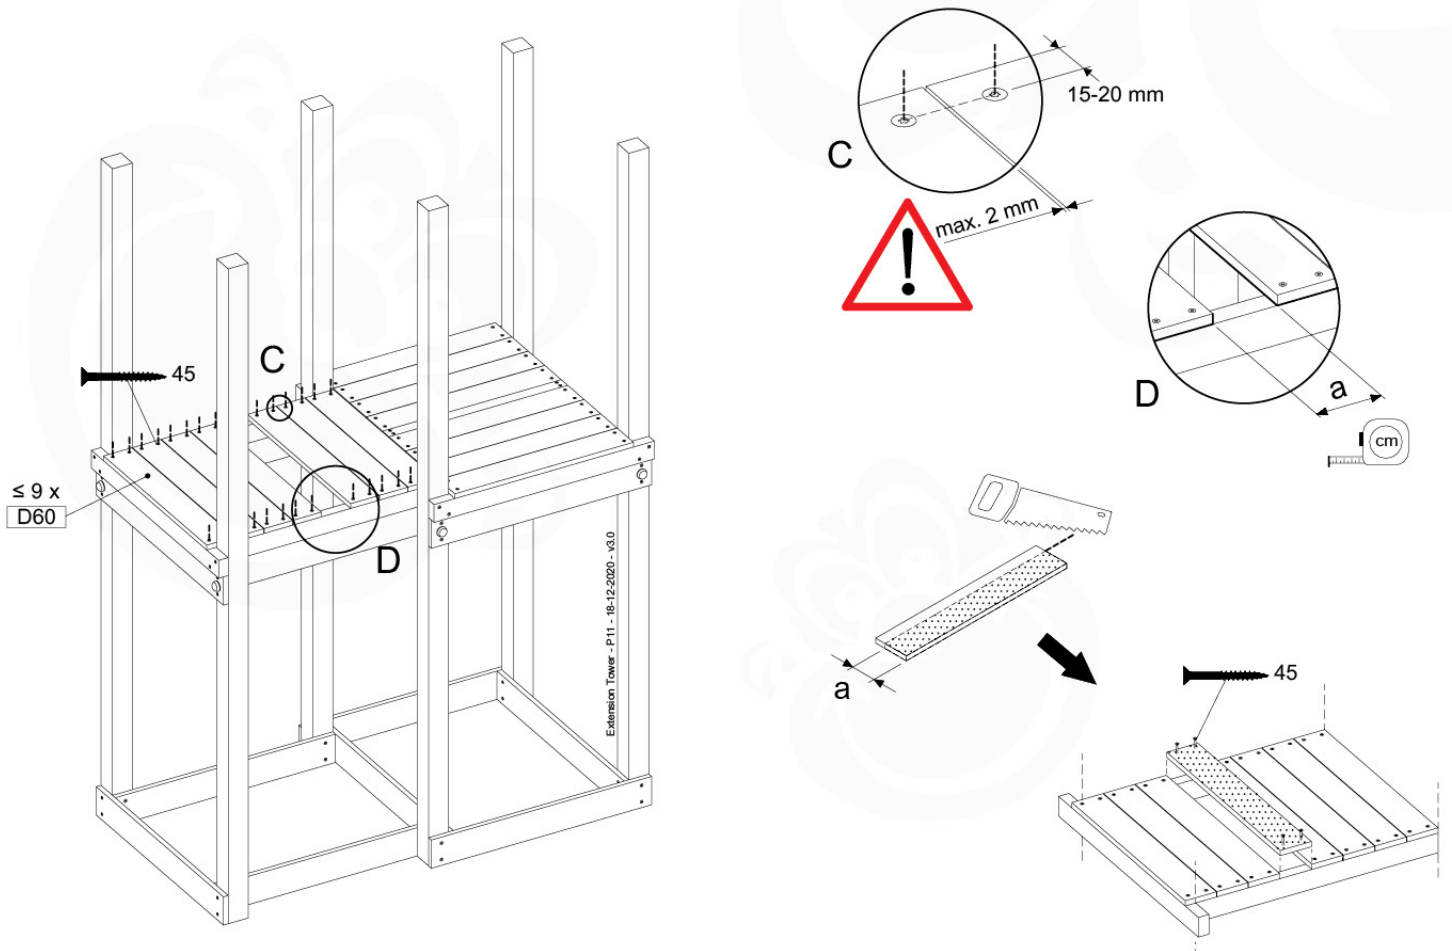

Base Tower - P04 - BT03 - 18-12-2020 - v3.0

07-1

07-2

07-3

08 Extension Tower

ET02

(194_100)

	PartNo	PartName	QTY.
Hardware Pack 100_600	001_406	Stealth Screw 8x45	4
	002_220	Gap Point Screw T25 - 5x45	60
	002_223	Gap Point Screw T25 - 5x80	12
Other	007_001	Ground-anchor	2
Hardware Pack 100_600	022_31x	bpc-base version 3	2
	022_84x	bpc cover	2
Wood	A220	Post 70x70 L2200	2
	C74	Beam 740 mm	3
	D60	Board 600 mm	9
	D74	Board 740 mm	6

Extension Tower - P03 - ET02 - 18-12-2020 - v3.0

www.junglegym.com

08-1

08-2

08-3

09 Balustrade (1x)

BL01

(194_101)