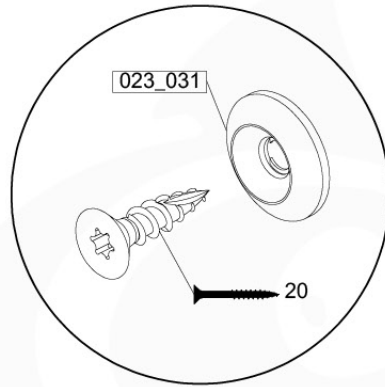

12-6

Beat - P108 - 3-3-2021 - v3