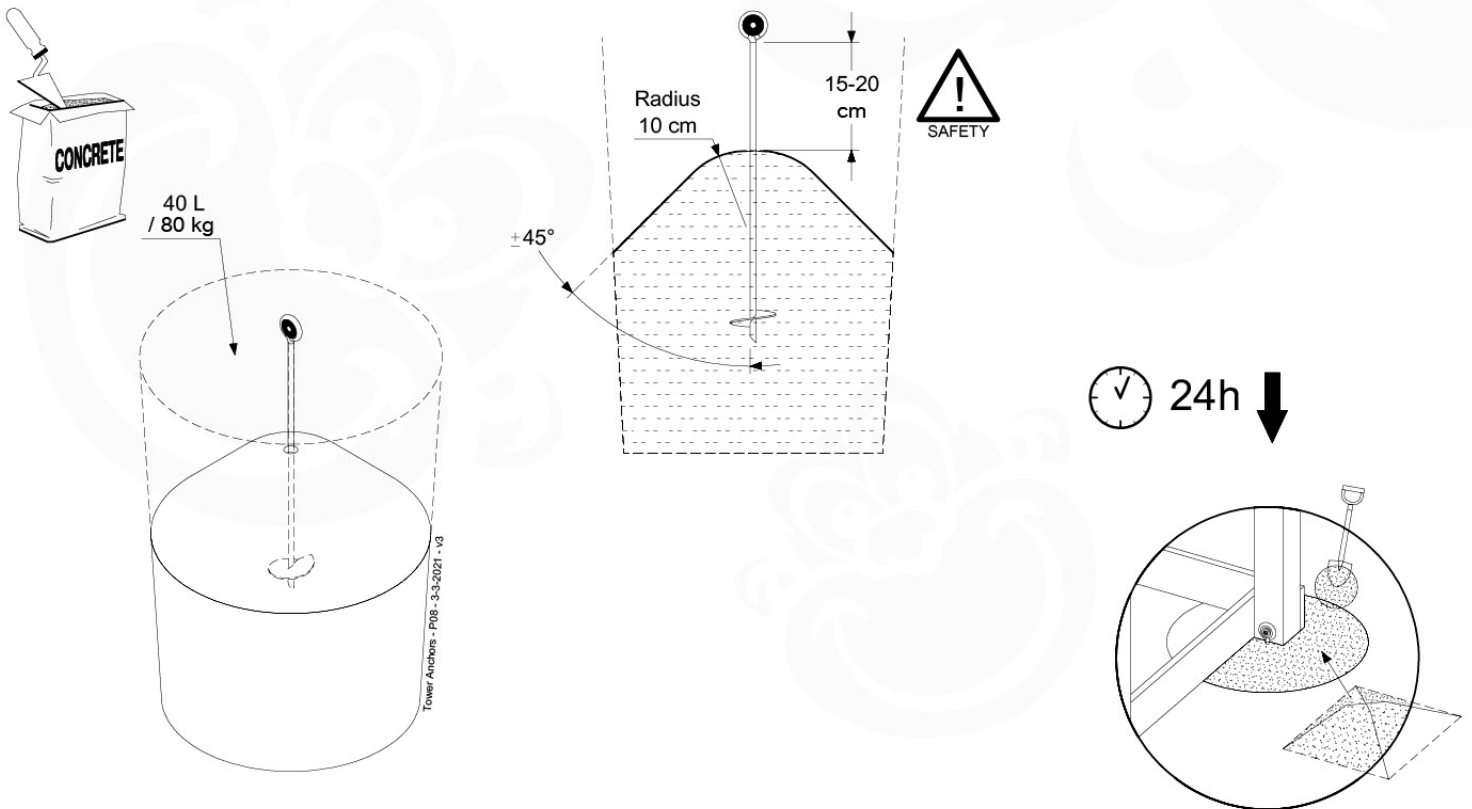

16 Ground Anchors

GA02

Parts:

Assembly Package Tower
194_100

Tower Anchors - F03 - 3-3-2021 - v3

16-1

16-2

17 Add-on