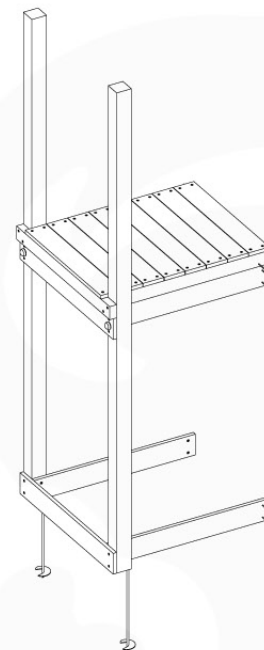

	PartNo	PartName	QTY.
Hardware Pack 100_600	001_406	Stealth Screw 8x45	6
	002_220	Gap Point Screw T25 - 5x45	72
	002_223	Gap Point Screw T25 - 5x80	16
Other	007_001	Ground-anchor	2
Hardware Pack 100_600	022_31x	bpc-base version 3	4
	022_84x	bpc cover	4
Wood	A220	Post 70x70 L2200	4
	C74	Beam 740 mm	4
	D60	Board 600 mm	10
	D74	Board 740 mm	8

Base Tower - P04 - BT03 - 18-12-2020 - v3.0

07-1

07-2

07-3

08 Extension Tower

ET02

(194_100)

	PartNo	PartName	QTY.
Hardware Pack 100_600	001_406	Stealth Screw 8x45	4
	002_220	Gap Point Screw T25 - 5x45	60
	002_223	Gap Point Screw T25 - 5x80	12
Other	007_001	Ground-anchor	2
Hardware Pack 100_600	022_31x	bpc-base version 3	2
	022_84x	bpc cover	2
Wood	A220	Post 70x70 L2200	2
	C74	Beam 740 mm	3
	D60	Board 600 mm	9
	D74	Board 740 mm	6

Extension Tower - P03 - ET02 - 18-12-2020 - v3.0

www.junglegym.com

08-1

08-2

08-3

09 Balustrade (1x)

BL01

(194_101)

	PartNo	PartName	QTY.
Hardware Pack 100_601	002_220	Gap Point Screw T25 - 5x45	16
	002_223	Gap Point Screw T25 - 5x80	4
Wood	C74	Beam 740 mm	1
	D65	Board 650 mm	4

Balustrade AL - P02 U - 28.7.2021 - v3.0