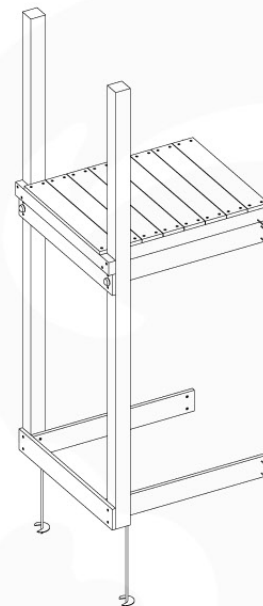

08 Extension Tower

ET01

(194_100)

	PartNo	PartName	QTY.
Hardware Pack 100_600	001_406	Stealth Screw 8x45	4
	002_220	Gap Point Screw T25 - 5x45	60
	002_223	Gap Point Screw T25 - 5x80	12
Other	007_001	Ground-anchor	2
Hardware Pack 100_600	022_31x	bpc-base version 3	2
	022_84x	bpc cover	2
Wood	A200	Post 70x70 L2000	2
	C74	Beam 740 mm	3
	D60	Board 600 mm	9
	D74	Board 740 mm	6

Extension Tower - P02 - ET01 - 18-12-2020 - v3.0