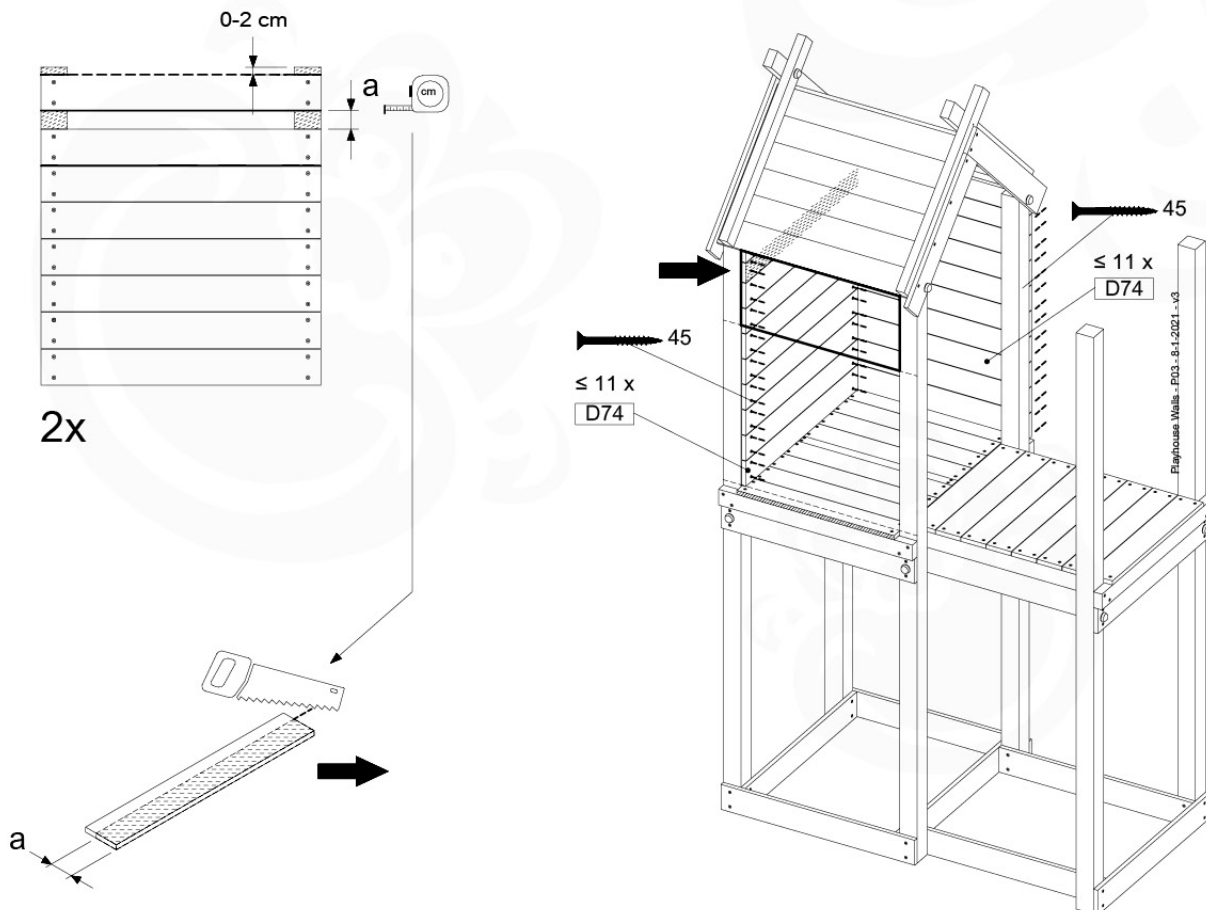

11 Playhouse Walls

PH01

(194_118)

	PartNo	PartName	QTY.
Hardware Pack 100_616	002_220	Gap Point Screw T25 - 5x45	116
	002_223	Gap Point Screw T25 - 5x80	4
Wood	C74	Beam 740 mm	1
	D74	Board 740 mm	24
	D74	Board 740 mm	5

Playhouse Walls - P02 - 8-1-2021 - v3

11-1