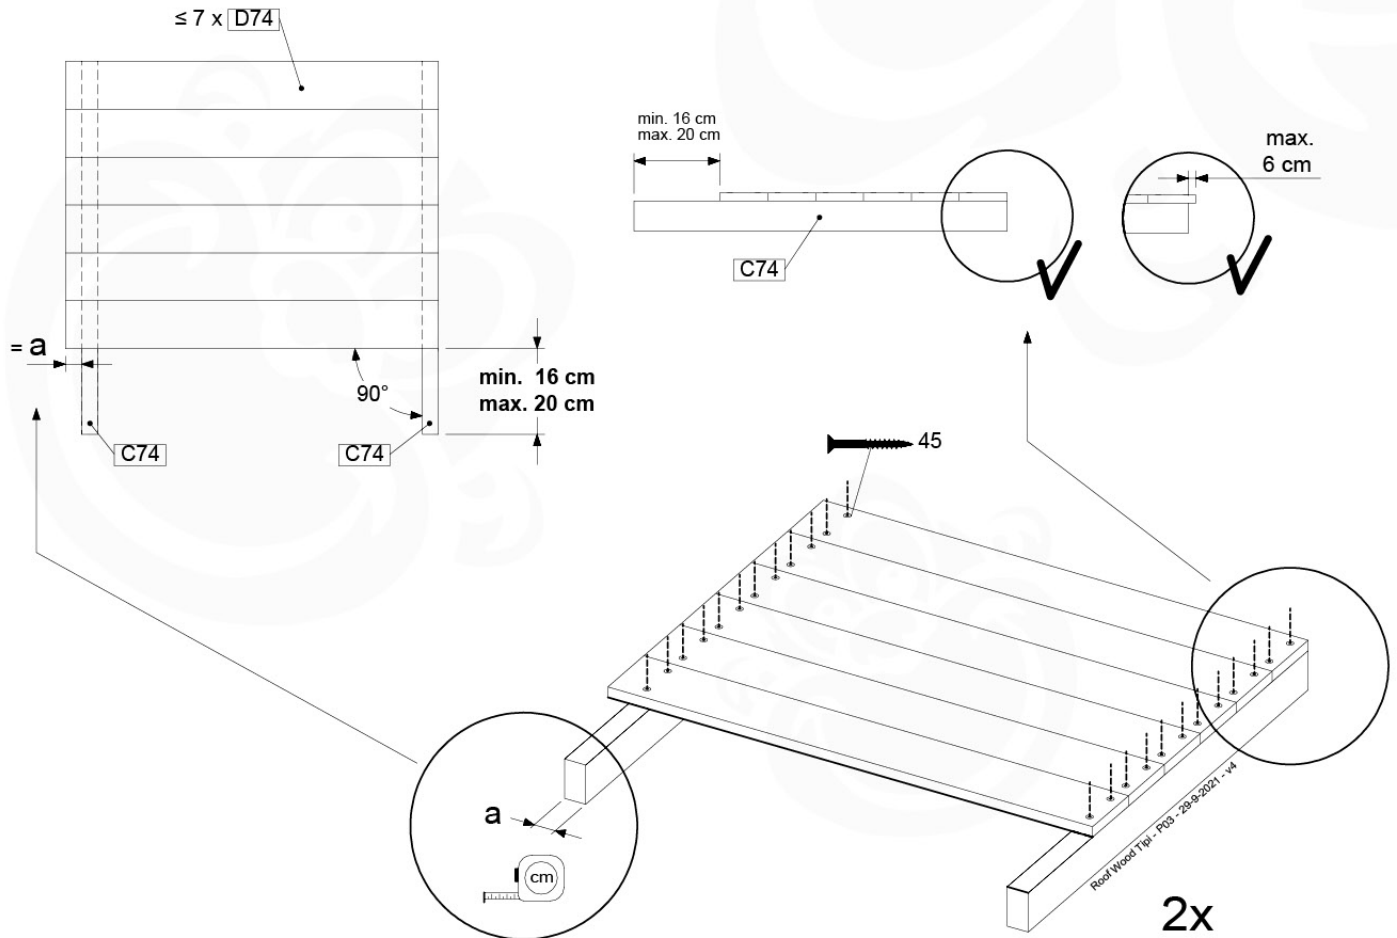

10 Roof Wooden Tipi

RF04

(194_110)

	PartNo	PartName	QTY.
Hardware Pack 100_608	001_411	Stealth Screw 8x60	6
	001_417	Stealth Screw 8x80	2
	002_220	Gap Point Screw T25 - 5x45	68
	002_223	Gap Point Screw T25 - 5x80	4
Other	022_31x	bpc-base version 3	6
	022_84x	bpc cover	6
Timber	C74	Beam 740 mm	4
	D56	Board L=(650 - board width) mm	2
	D65	Board 650 mm	2
	D74	Board 740 mm	14

Roof Wood Tipi - P02 - 28-9-2021 - v4

10-1