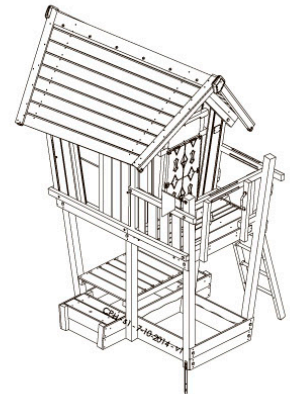

Part 2

## Playhouse Frame CXL

830\_251