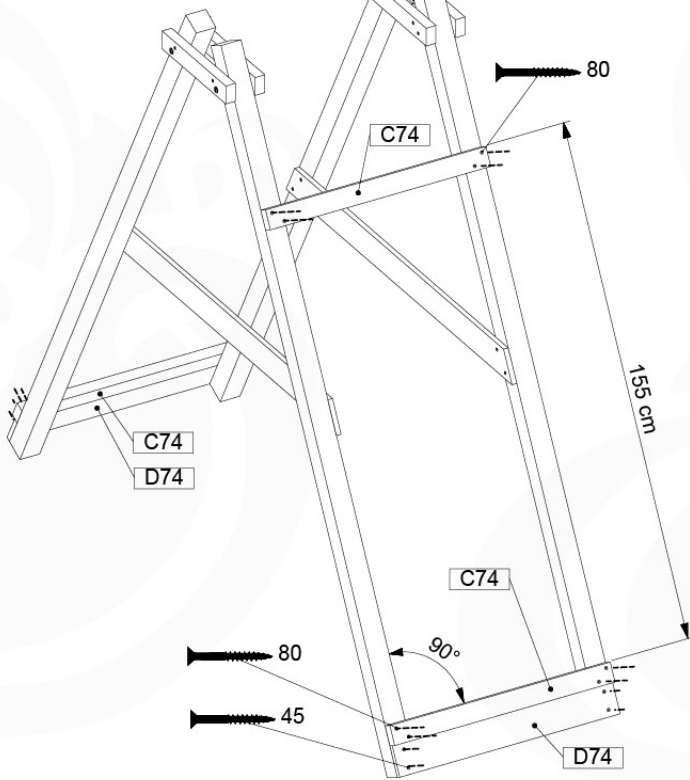

06-4

Climb Module 200