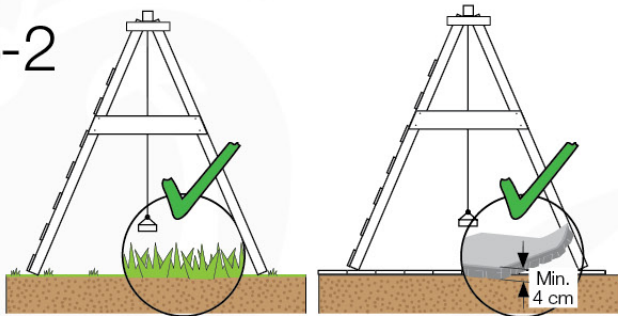

05 Safe Playground Planning

05-1

05-2

05-3

05-4