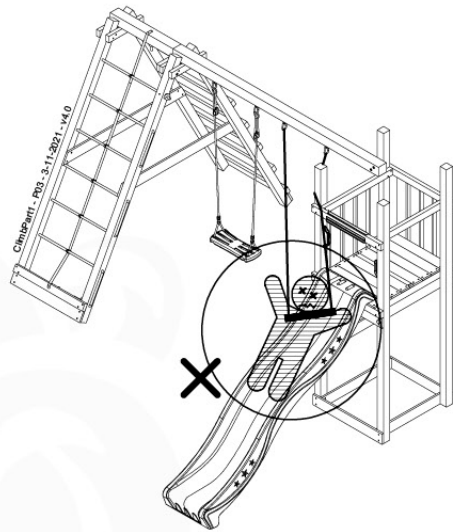

05-6

ClimbPart1 - P04 - 3-11-2021 - v4.0

06

	PartNo	PartName	QTY.
Hardware Pack	001_406	Stealth Screw 8x45	2
	001_417	Stealth Screw 8x80	8
	001_422	Stealth Screw 8x137	6
	002_220	Gap Point Screw T25 - 5x45	43
	002_223	Gap Point Screw T25 - 5x80	45
	002_301	Dry Wall Screw PH2 3.9 x 40 mm	7
Other	005_528	Swing Beam Bracket 7x7	2
	005_529	Swing Beam Bracket 9x9	2
	007_001	Ground-anchor	2
	020_317	Rope Polyester 16mm Green 3.4m	1
	020_318	Rope Polyester 16mm Green 8.1m	1
	022_455	Rope Cross Connector Egg	7
	023_031	Finishing Washer GPS 5.0	4
	101_003	Swing hook with Carabiner	4