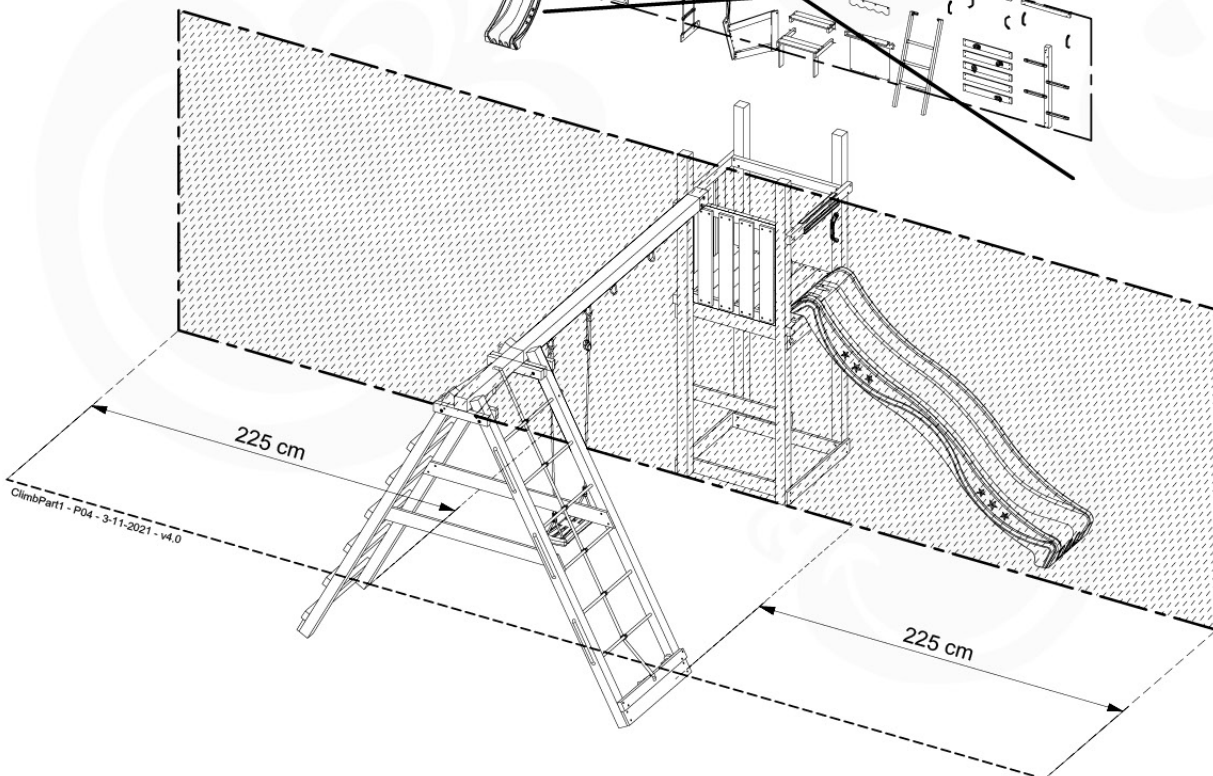

05-6

ClimbPart1 - P04 - 3-11-2021 - v4.0

06

	PartNo	PartName	QTY.
Hardware Pack	001_406	Stealth Screw 8x45	2
	001_417	Stealth Screw 8x80	8
	001_422	Stealth Screw 8x137	6
	002_220	Gap Point Screw T25 - 5x45	43
	002_223	Gap Point Screw T25 - 5x80	45
	002_301	Dry Wall Screw PH2 3.9 x 40 mm	7
Other	005_528	Swing Beam Bracket 7x7	2
	005_529	Swing Beam Bracket 9x9	2
	007_001	Ground-anchor	2
	020_317	Rope Polyester 16mm Green 3.4m	1
	020_318	Rope Polyester 16mm Green 8.1m	1
	022_455	Rope Cross Connector Egg	7
	023_031	Finishing Washer GPS 5.0	4
	101_003	Swing hook with Carabiner	4