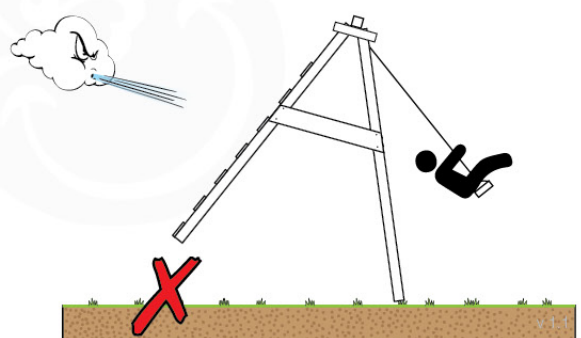

05 Safe Playground Planning

05-1

05-2

05-3

05-4