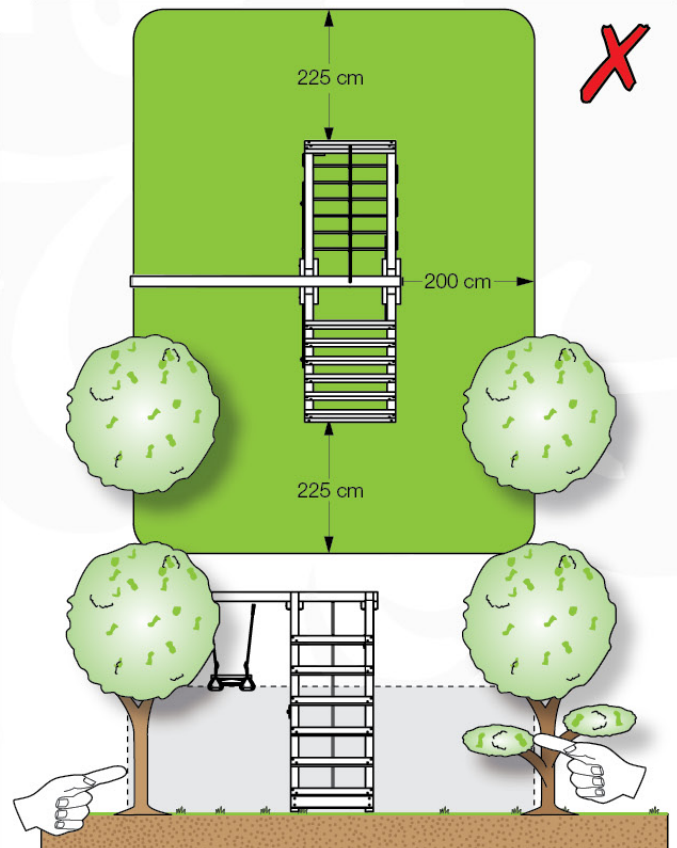

05 Safe Playground Planning

05-1

05-2

05-3

05-4