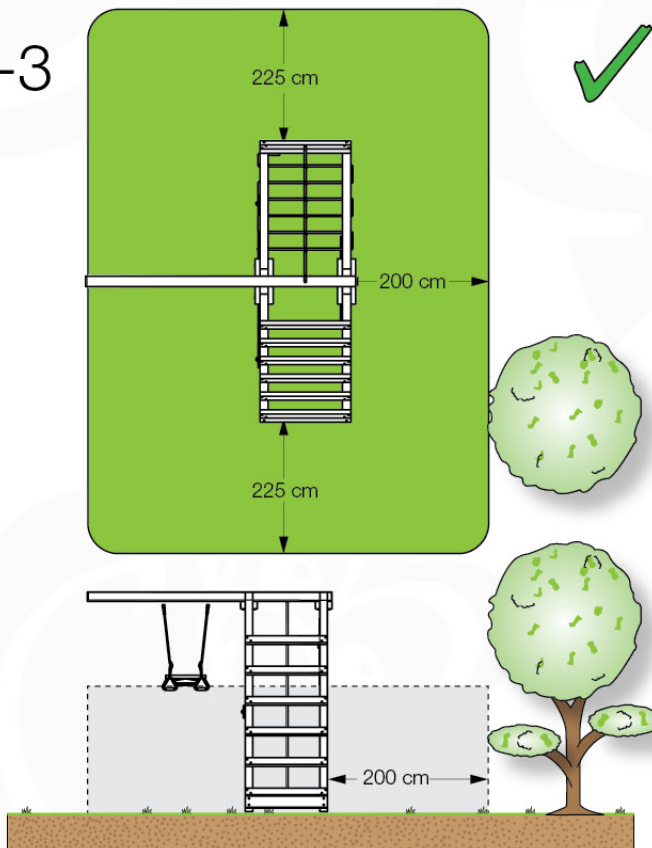

05 Safe Playground Planning

05-1

05-2

05-3

05-4