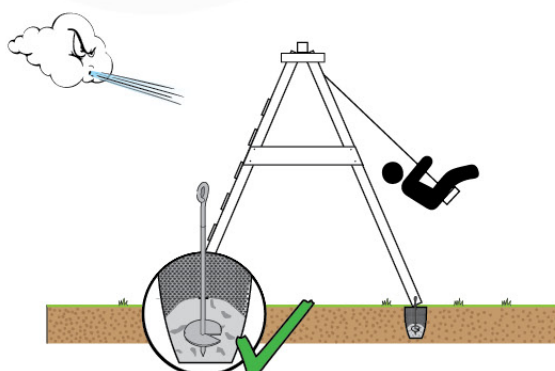

05 Safe Playground Planning

05-1

05-2

05-3

05-4