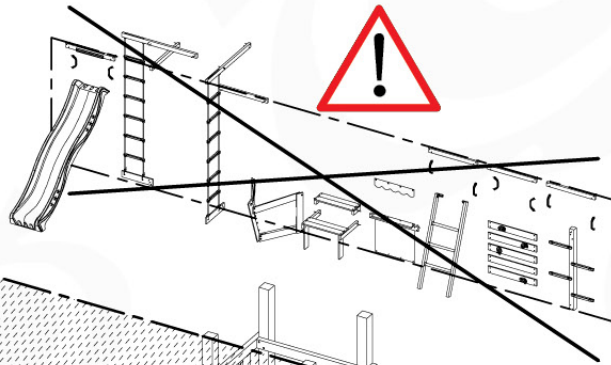

05-6

ClimbPart1 - P04 - 3-11-2021 - v4.0

06

	PartNo	PartName	QTY.
Hardware Pack	001_406	Stealth Screw 8x45	2
	001_417	Stealth Screw 8x80	8
	001_422	Stealth Screw 8x137	6
	002_220	Gap Point Screw T25 - 5x45	43
	002_223	Gap Point Screw T25 - 5x80	45
	002_301	Dry Wall Screw PH2 3.9 x 40 mm	7
Other	005_528	Swing Beam Bracket 7x7	2
	005_529	Swing Beam Bracket 9x9	2
	007_001	Ground-anchor	2
	020_317	Rope Polyester 16mm Green 3.4m	1
	020_318	Rope Polyester 16mm Green 8.1m	1
	022_455	Rope Cross Connector Egg	7
	023_031	Finishing Washer GPS 5.0	4
	101_003	Swing hook with Carabiner	4