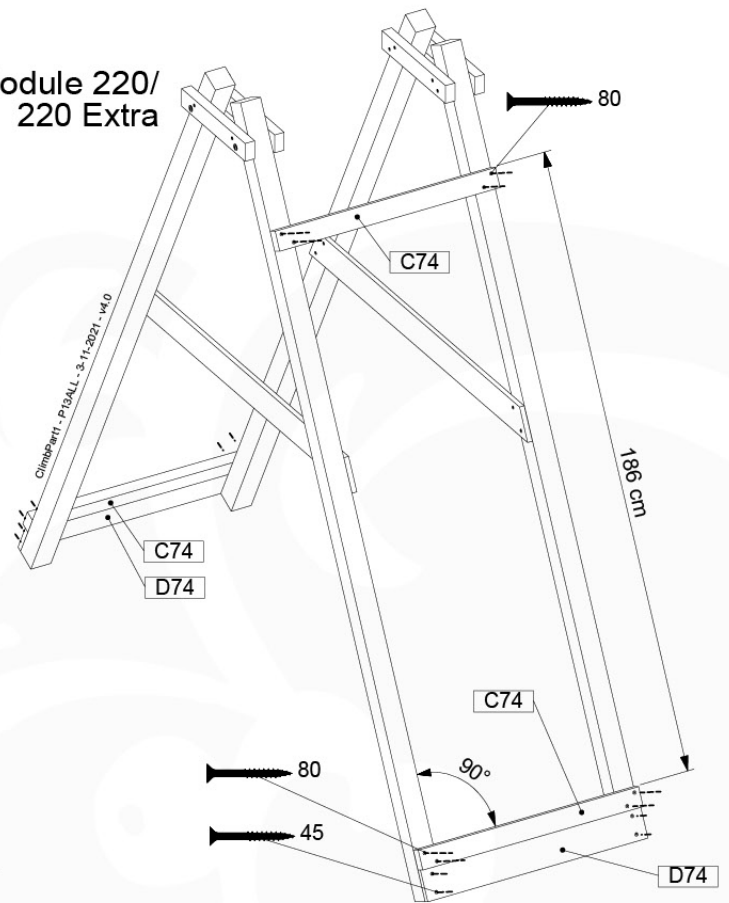

Climb Module 220 / 220 Extra