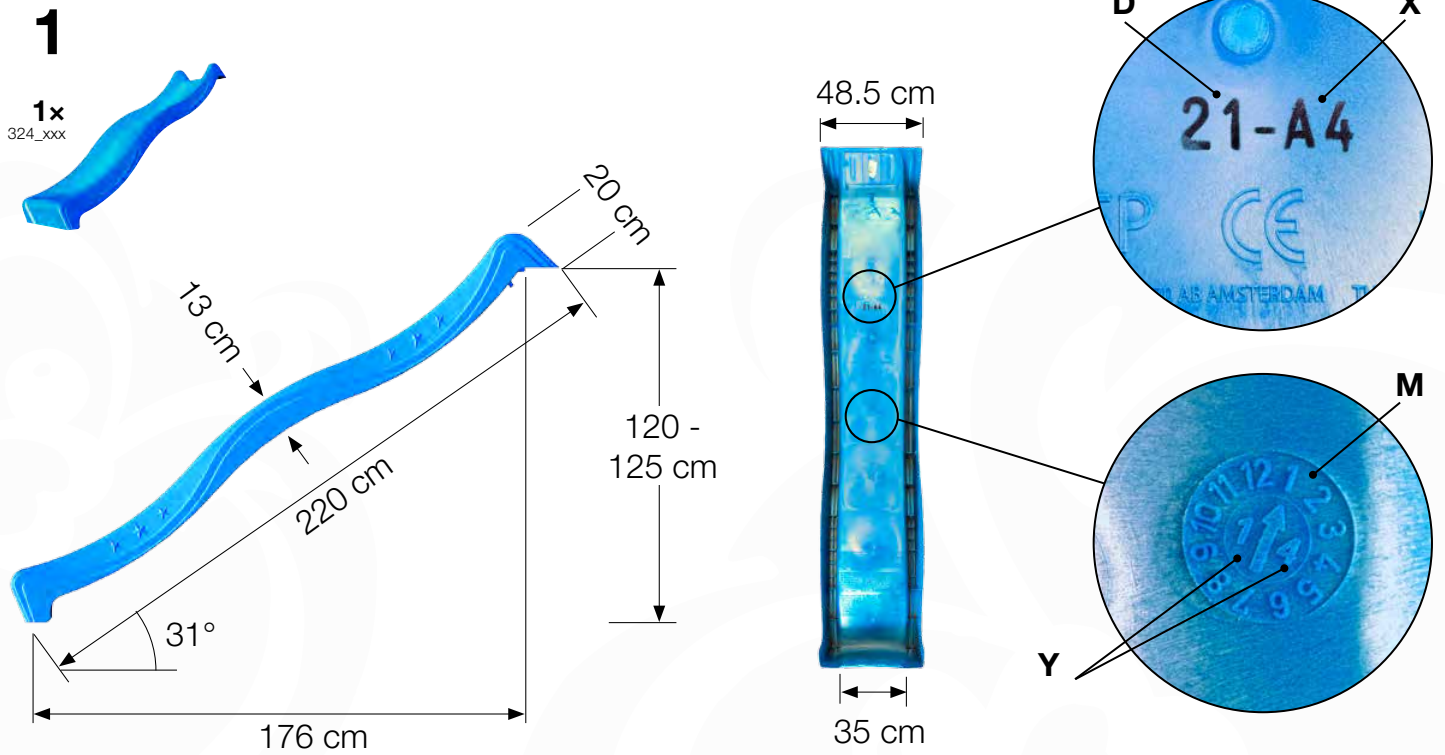

D	M	Y	X
21	1	2014	A4
		20	

Example
Your Data

2 Safety Check