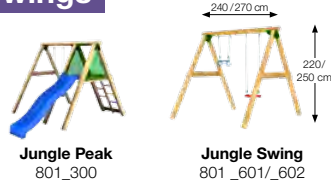

Links

Swings