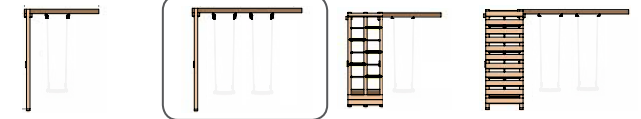

Jungle Gym®

BACKYARD PLAYGROUNDS

Jungle Nomad

SKU Set
EAN
Total Weight
MOA
AOP
ROT
Est. Assembly time

#803_202
8714579-----
105 kg
2-Step Ladder (4x plastic rungs)
Climb Wall (4x climbing holds)
Canvas Tipi Roof (Blue / Green)
3 hours with 2 pers.

Optional
Slide XL /
FMP

Optional
Swing
Frame
200

Optional
Swing
Accessories

#250_013

#250_034

Dimensions